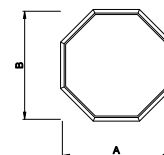

**Eyebrow
with Extended Legs**

**Quarter Eyebrow
with Extended Legs**

**Half Circle
with Extended Legs**

**Quarter Circle
with Extended Legs**

Half Circle

Quarter Circle

Archtop

Quarter Archtop

Full Circle

**Gothic
with Extended Legs**

Diamond

Hexagon

Isosceles Triangle

Right Triangle

Trapezoid

Pentagon

Rectangle

Octagon

Direct-Set Special Shape (630)

A - Rough Opening Width
B - Rough Opening Height
C - Rough Opening Leg

For availability of sizes and specialty shapes not shown contact Weather Shield