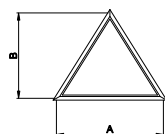

**Eyebrow
with Extended Legs**

**Quarter Eyebrow
with Extended Legs**

**Half Circle
with Extended Legs**

**Quarter Circle
with Extended Legs**

Half Circle

Quarter Circle

Archtop

Quarter Archtop

Full Circle

**Gothic
with Extended Legs**

Diamond

Hexagon

Isosceles Triangle

Right Triangle

Trapezoid

Pentagon

Rectangle

Octagon

Direct-Set Special Shape (630)

A - Rough Opening Width
B - Rough Opening Height
C - Rough Opening Leg

For availability of sizes and specialty shapes not shown contact Weather Shield