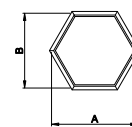

**Eyebrow
with Extended Legs**

**Quarter Eyebrow
with Extended Legs**

**Half Circle
with Extended Legs**

**Quarter Circle
with Extended Legs**

Half Circle

Quarter Circle

Archtop

Quarter Archtop

Full Circle

**Gothic
with Extended Legs**

Diamond

Hexagon

Isosceles Triangle

Right Triangle

Trapezoid

Pentagon

Rectangle

Octagon

Direct-Set Special Shape (630)

A - Rough Opening Width
B - Rough Opening Height
C - Rough Opening Leg

For availability of sizes and specialty shapes not shown contact Weather Shield