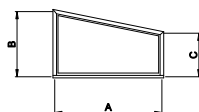

**Eyebrow
with Extended Legs**

**Quarter Eyebrow
with Extended Legs**

**Half Circle
with Extended Legs**

**Quarter Circle
with Extended Legs**

Half Circle

Quarter Circle

Archtop

Quarter Archtop

Full Circle

**Gothic
with Extended Legs**

Diamond

Hexagon

Isosceles Triangle

Right Triangle

Trapezoid

Pentagon

Rectangle

Octagon

Direct-Set Special Shape (630)

A - Rough Opening Width
B - Rough Opening Height
C - Rough Opening Leg

For availability of sizes and specialty shapes not shown contact Weather Shield