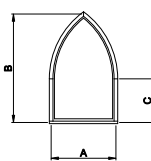

**Eyebrow
with Extended Legs**

**Quarter Eyebrow
with Extended Legs**

**Half Circle
with Extended Legs**

**Quarter Circle
with Extended Legs**

Half Circle

Quarter Circle

Archtop

Quarter Archtop

Full Circle

**Gothic
with Extended Legs**

Diamond

Hexagon

Isosceles Triangle

Right Triangle

Trapezoid

Pentagon

Rectangle

Octagon

Direct-Set Special Shape (630)

A - Rough Opening Width
B - Rough Opening Height
C - Rough Opening Leg

For availability of sizes and specialty shapes not shown contact Weather Shield