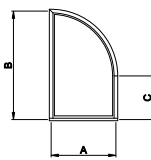

**Eyebrow
with Extended Legs**

**Quarter Eyebrow
with Extended Legs**

**Half Circle
with Extended Legs**

**Quarter Circle
with Extended Legs**

Half Circle

Quarter Circle

Archtop

Quarter Archtop

Full Circle

**Gothic
with Extended Legs**

Diamond

Hexagon

Isosceles Triangle

Right Triangle

Trapezoid

Pentagon

Rectangle

Octagon

Direct-Set Special Shape (630)

A - Rough Opening Width
B - Rough Opening Height
C - Rough Opening Leg

For availability of sizes and specialty shapes not shown contact Weather Shield