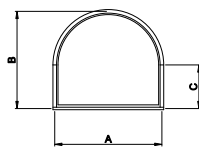

**Eyebrow
with Extended Legs**

**Quarter Eyebrow
with Extended Legs**

**Half Circle
with Extended Legs**

**Quarter Circle
with Extended Legs**

Half Circle

Quarter Circle

Archtop

Quarter Archtop

Full Circle

**Gothic
with Extended Legs**

Diamond

Hexagon

Isosceles Triangle

Right Triangle

Trapezoid

Pentagon

Rectangle

Octagon

Direct-Set Special Shape (630)

A - Rough Opening Width
B - Rough Opening Height
C - Rough Opening Leg

For availability of sizes and specialty shapes not shown contact Weather Shield