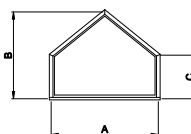

**Eyebrow
with Extended Legs**

**Quarter Eyebrow
with Extended Legs**

**Half Circle
with Extended Legs**

**Quarter Circle
with Extended Legs**

Half Circle

Quarter Circle

Archtop

Quarter Archtop

Full Circle

**Gothic
with Extended Legs**

Diamond

Hexagon

Isosceles Triangle

Right Triangle

Trapezoid

Pentagon

Rectangle

Octagon

Direct-Set Special Shape (630)

A - Rough Opening Width
B - Rough Opening Height
C - Rough Opening Leg

For availability of sizes and specialty shapes not shown contact Weather Shield