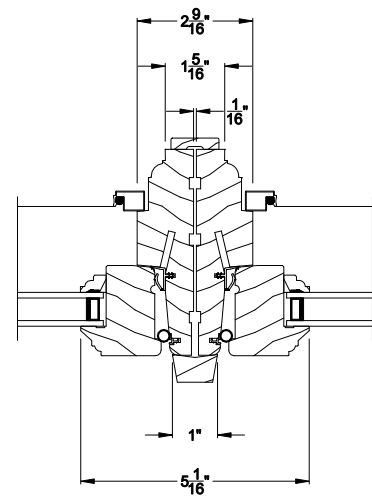

PREMIUM WOOD CASEMENT WINDOW (6204)

Horizontal Section

PREMIUM WOOD CASEMENT WINDOW

Vertical Mull Section

Note: All dimensions are approximate. Weather Shield reserves the right to change specifications without notice.

Weather Shield®

Premium Wood Series™

Casement Windows

CROSS SECTION DETAILS

PREMIUM WOOD CASEMENT WINDOW
Horizontal Stack Section - Transom Stack over Casement

PREMIUM WOOD CASEMENT WINDOW (6204)

Vertical Section - 6-9/16" jamb

PREMIUM WOOD CASEMENT WINDOW (6204)

Horizontal Section - 6-9/16" jamb

PREMIUM WOOD CASEMENT WINDOW

Vertical Mull Section

Note: All dimensions are approximate. Weather Shield reserves the right to change specifications without notice.