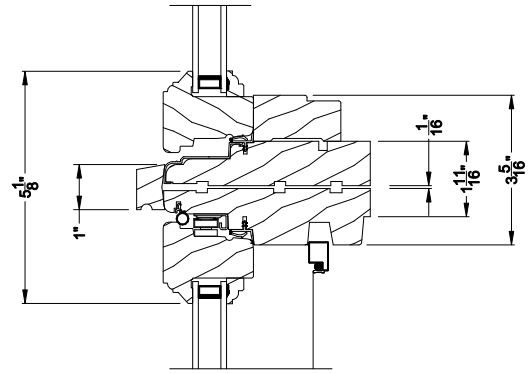

Weather Shield®

Premium Wood Series™

Casement Windows

CROSS SECTION DETAILS

PREMIUM WOOD CASEMENT WINDOW (6204)

Vertical Section

PREMIUM WOOD CASEMENT WINDOW

Horizontal Stack Section - Transom Stack over Casement

PREMIUM WOOD CASEMENT WINDOW (6204)

Horizontal Section

PREMIUM WOOD CASEMENT WINDOW

Vertical Mull Section

Note: All dimensions are approximate. Weather Shield reserves the right to change specifications without notice.

Weather Shield®

Premium Wood Series™

Casement Windows

CROSS SECTION DETAILS

PREMIUM WOOD CASEMENT WINDOW
Horizontal Stack Section - Transom Stack over Casement

PREMIUM WOOD CASEMENT WINDOW (6204)

Vertical Section - 6-9/16" jamb

PREMIUM WOOD CASEMENT WINDOW (6204)

Horizontal Section - 6-9/16" jamb

PREMIUM WOOD CASEMENT WINDOW

Vertical Mull Section

Note: All dimensions are approximate. Weather Shield reserves the right to change specifications without notice.