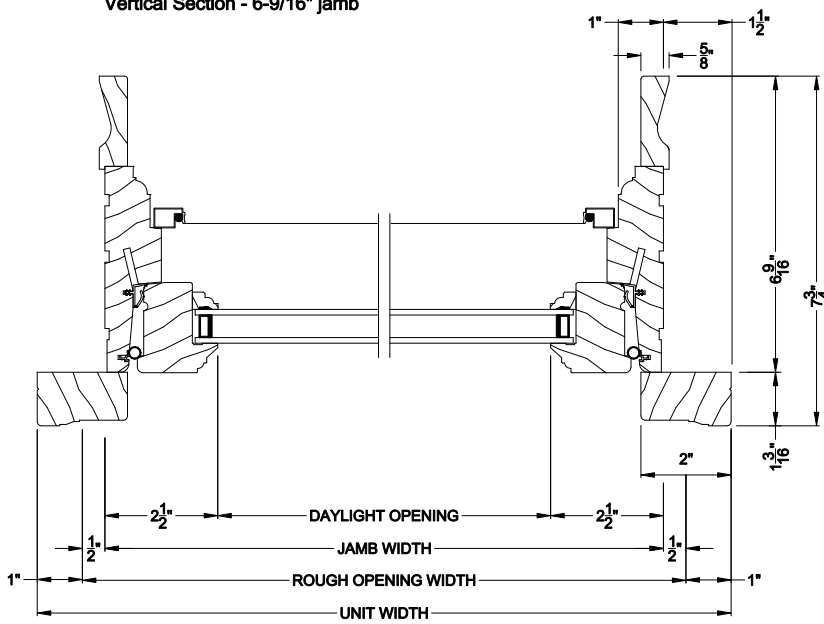

PREMIUM WOOD CASEMENT WINDOW (6204)

Horizontal Section

PREMIUM WOOD CASEMENT WINDOW

Vertical Mull Section

Note: All dimensions are approximate. Weather Shield reserves the right to change specifications without notice.

Weather Shield®

Premium Wood Series™

Casement Windows

CROSS SECTION DETAILS

PREMIUM WOOD CASEMENT WINDOW
Horizontal Stack Section - Transom Stack over Casement

PREMIUM WOOD CASEMENT WINDOW (6204)

Vertical Section - 6-9/16" jamb

PREMIUM WOOD CASEMENT WINDOW (6204)

Horizontal Section - 6-9/16" jamb

PREMIUM WOOD CASEMENT WINDOW

Vertical Mull Section

Note: All dimensions are approximate. Weather Shield reserves the right to change specifications without notice.