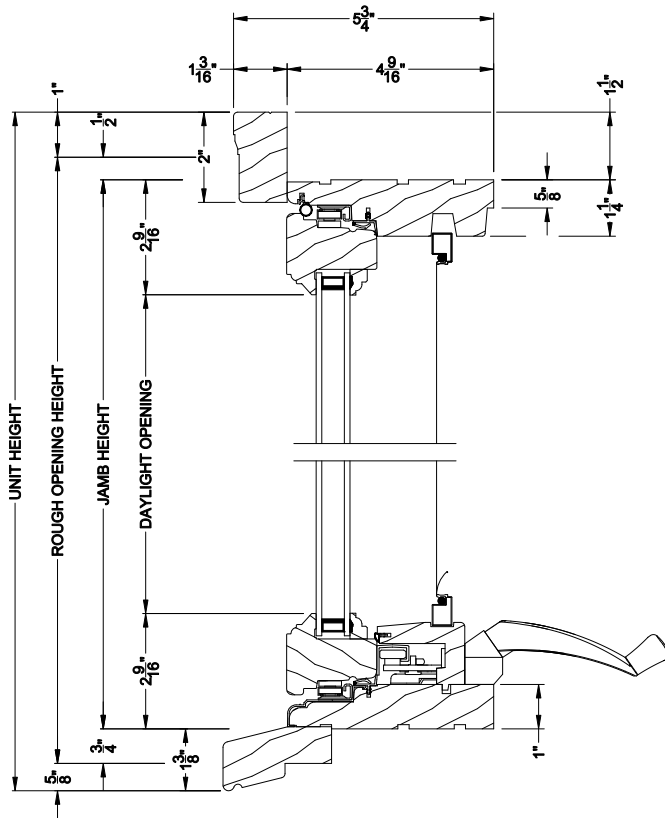

Weather Shield®

Premium Wood Series™

Casement Windows

CROSS SECTION DETAILS

PREMIUM WOOD CASEMENT WINDOW (6204)

Vertical Section

PREMIUM WOOD CASEMENT WINDOW

Horizontal Stack Section - Transom Stack over Casement

PREMIUM WOOD CASEMENT WINDOW (6204)

Horizontal Section

PREMIUM WOOD CASEMENT WINDOW

Vertical Mull Section

Note: All dimensions are approximate. Weather Shield reserves the right to change specifications without notice.

Weather Shield®

Premium Wood Series™

Casement Windows

CROSS SECTION DETAILS

PREMIUM WOOD CASEMENT WINDOW
Horizontal Stack Section - Transom Stack over Casement

PREMIUM WOOD CASEMENT WINDOW (6204)

Vertical Section - 6-9/16" jamb

PREMIUM WOOD CASEMENT WINDOW (6204)

Horizontal Section - 6-9/16" jamb

PREMIUM WOOD CASEMENT WINDOW

Vertical Mull Section

Note: All dimensions are approximate. Weather Shield reserves the right to change specifications without notice.