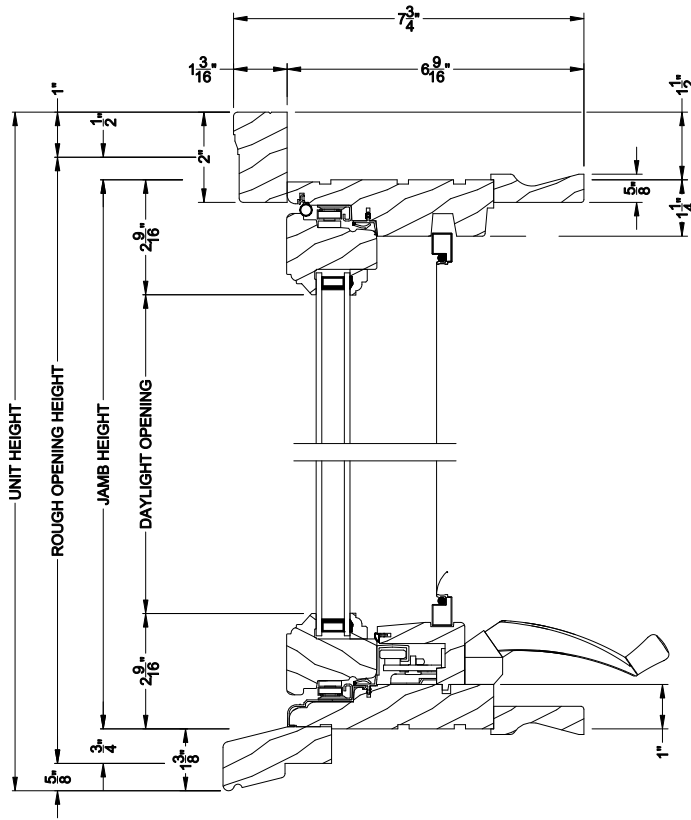

PREMIUM WOOD CASEMENT WINDOW (6204)

Horizontal Section

PREMIUM WOOD CASEMENT WINDOW

Vertical Mull Section

Note: All dimensions are approximate. Weather Shield reserves the right to change specifications without notice.

Weather Shield®

Premium Wood Series™

Casement Windows

CROSS SECTION DETAILS

PREMIUM WOOD CASEMENT WINDOW
Horizontal Stack Section - Transom Stack over Casement

PREMIUM WOOD CASEMENT WINDOW (6204)

Vertical Section - 6-9/16" jamb

PREMIUM WOOD CASEMENT WINDOW (6204)

Horizontal Section - 6-9/16" jamb

PREMIUM WOOD CASEMENT WINDOW

Vertical Mull Section

Note: All dimensions are approximate. Weather Shield reserves the right to change specifications without notice.