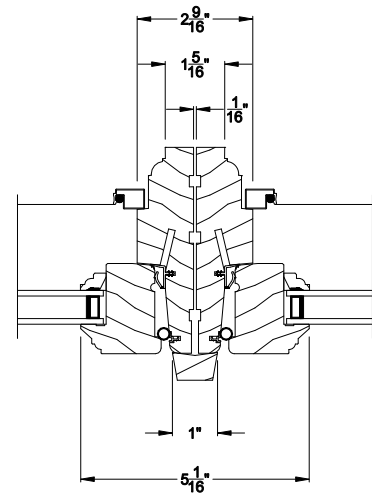

Weather Shield®

Premium Wood Series™

Casement Windows

CROSS SECTION DETAILS

PREMIUM WOOD CASEMENT WINDOW (6204)

Vertical Section

PREMIUM WOOD CASEMENT WINDOW

Horizontal Stack Section - Transom Stack over Casement

PREMIUM WOOD CASEMENT WINDOW (6204)

Horizontal Section

PREMIUM WOOD CASEMENT WINDOW

Vertical Mull Section

Note: All dimensions are approximate. Weather Shield reserves the right to change specifications without notice.

Weather Shield®

Premium Wood Series™

Casement Windows

CROSS SECTION DETAILS

PREMIUM WOOD CASEMENT WINDOW
Horizontal Stack Section - Transom Stack over Casement

PREMIUM WOOD CASEMENT WINDOW (6204)

Vertical Section - 6-9/16" jamb

PREMIUM WOOD CASEMENT WINDOW (6204)

Horizontal Section - 6-9/16" jamb

PREMIUM WOOD CASEMENT WINDOW

Vertical Mull Section

Note: All dimensions are approximate. Weather Shield reserves the right to change specifications without notice.