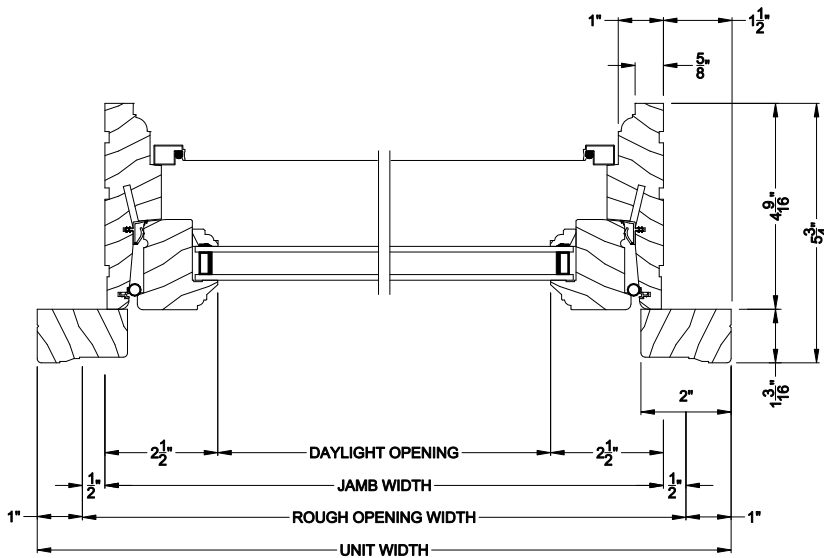

Weather Shield®

Premium Wood Series™

Casement Windows

CROSS SECTION DETAILS

PREMIUM WOOD CASEMENT WINDOW (6204)

Vertical Section

PREMIUM WOOD CASEMENT WINDOW

Horizontal Stack Section - Transom Stack over Casement

PREMIUM WOOD CASEMENT WINDOW (6204)

Horizontal Section

PREMIUM WOOD CASEMENT WINDOW

Vertical Mull Section

Note: All dimensions are approximate. Weather Shield reserves the right to change specifications without notice.

Weather Shield®

Premium Wood Series™

Casement Windows

CROSS SECTION DETAILS

PREMIUM WOOD CASEMENT WINDOW
Horizontal Stack Section - Transom Stack over Casement

PREMIUM WOOD CASEMENT WINDOW (6204)

Vertical Section - 6-9/16" jamb

PREMIUM WOOD CASEMENT WINDOW (6204)

Horizontal Section - 6-9/16" jamb

PREMIUM WOOD CASEMENT WINDOW

Vertical Mull Section

Note: All dimensions are approximate. Weather Shield reserves the right to change specifications without notice.