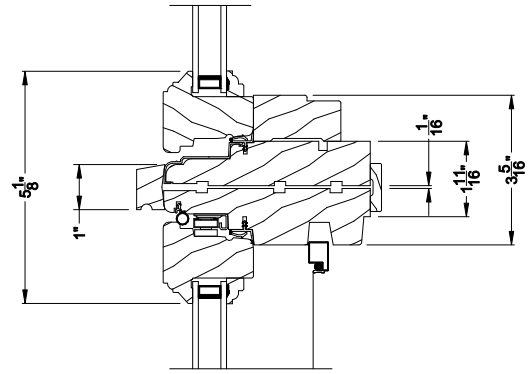

PREMIUM WOOD CASEMENT WINDOW (6204)

Horizontal Section

PREMIUM WOOD CASEMENT WINDOW

Vertical Mull Section

Note: All dimensions are approximate. Weather Shield reserves the right to change specifications without notice.

Weather Shield®

Premium Wood Series™

Casement Windows

CROSS SECTION DETAILS

PREMIUM WOOD CASEMENT WINDOW
Horizontal Stack Section - Transom Stack over Casement

PREMIUM WOOD CASEMENT WINDOW (6204)

Vertical Section - 6-9/16" jamb

PREMIUM WOOD CASEMENT WINDOW (6204)

Horizontal Section - 6-9/16" jamb

PREMIUM WOOD CASEMENT WINDOW

Vertical Mull Section

Note: All dimensions are approximate. Weather Shield reserves the right to change specifications without notice.