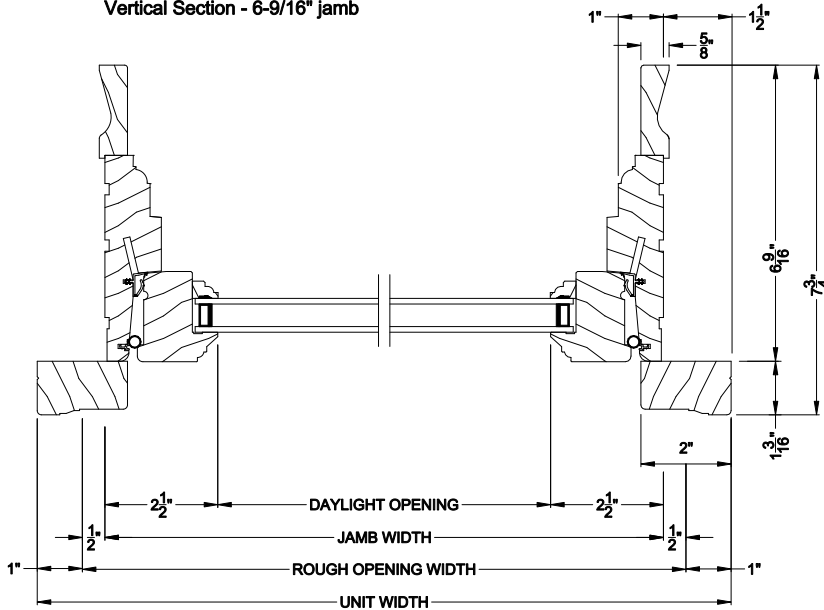

PREMIUM WOOD CASEMENT PICTURE WINDOW (6204)
Horizontal Section

PREMIUM WOOD CASEMENT PICTURE WINDOW
Vertical Mull Section

Note: All dimensions are approximate. Weather Shield reserves the right to change specifications without notice.

Weather Shield®

Premium Wood Series™

Casement Picture Windows

CROSS SECTION DETAILS

PREMIUM WOOD CASEMENT PICTURE WINDOW
Horizontal Stack Section - Transom Stack over Casement Picture

PREMIUM WOOD CASEMENT PICTURE WINDOW (6204)
Vertical Section - 6-9/16" jamb

PREMIUM WOOD CASEMENT PICTURE WINDOW (6204)
Horizontal Section - 6-9/16" jamb

PREMIUM WOOD CASEMENT PICTURE WINDOW
Vertical Mull Section

Note: All dimensions are approximate. Weather Shield reserves the right to change specifications without notice.