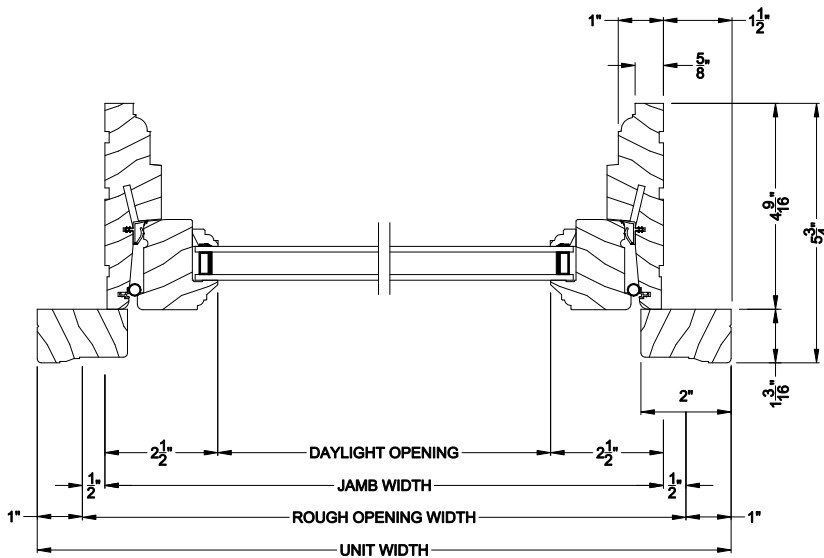

Weather Shield®

Premium Wood Series™

Casement Picture Windows

CROSS SECTION DETAILS

PREMIUM WOOD CASEMENT PICTURE WINDOW
Horizontal Stack Section - Transom Stack over Casement Picture

PREMIUM WOOD CASEMENT PICTURE WINDOW (6204)
Vertical Section

PREMIUM WOOD CASEMENT PICTURE WINDOW (6204)
Horizontal Section

PREMIUM WOOD CASEMENT PICTURE WINDOW
Vertical Mull Section

Note: All dimensions are approximate. Weather Shield reserves the right to change specifications without notice.

Weather Shield®

Premium Wood Series™

Casement Picture Windows

CROSS SECTION DETAILS

PREMIUM WOOD CASEMENT PICTURE WINDOW
Horizontal Stack Section - Transom Stack over Casement Picture

PREMIUM WOOD CASEMENT PICTURE WINDOW (6204)
Vertical Section - 6-9/16" jamb

PREMIUM WOOD CASEMENT PICTURE WINDOW (6204)
Horizontal Section - 6-9/16" jamb

PREMIUM WOOD CASEMENT PICTURE WINDOW
Vertical Mull Section

Note: All dimensions are approximate. Weather Shield reserves the right to change specifications without notice.