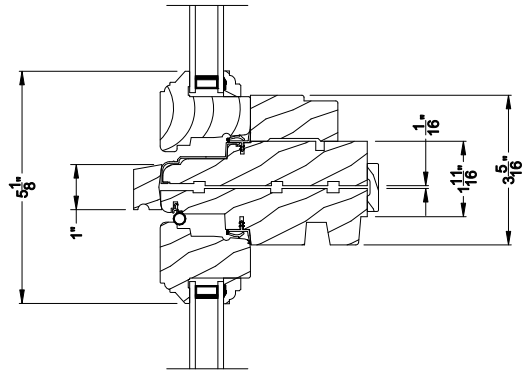

PREMIUM WOOD CASEMENT PICTURE WINDOW (6204)
Horizontal Section

PREMIUM WOOD CASEMENT PICTURE WINDOW
Vertical Mull Section

Note: All dimensions are approximate. Weather Shield reserves the right to change specifications without notice.

Weather Shield®

Premium Wood Series™

Casement Picture Windows

CROSS SECTION DETAILS

PREMIUM WOOD CASEMENT PICTURE WINDOW
Horizontal Stack Section - Transom Stack over Casement Picture

PREMIUM WOOD CASEMENT PICTURE WINDOW (6204)
Vertical Section - 6-9/16" jamb

PREMIUM WOOD CASEMENT PICTURE WINDOW (6204)
Horizontal Section - 6-9/16" jamb

PREMIUM WOOD CASEMENT PICTURE WINDOW
Vertical Mull Section

Note: All dimensions are approximate. Weather Shield reserves the right to change specifications without notice.