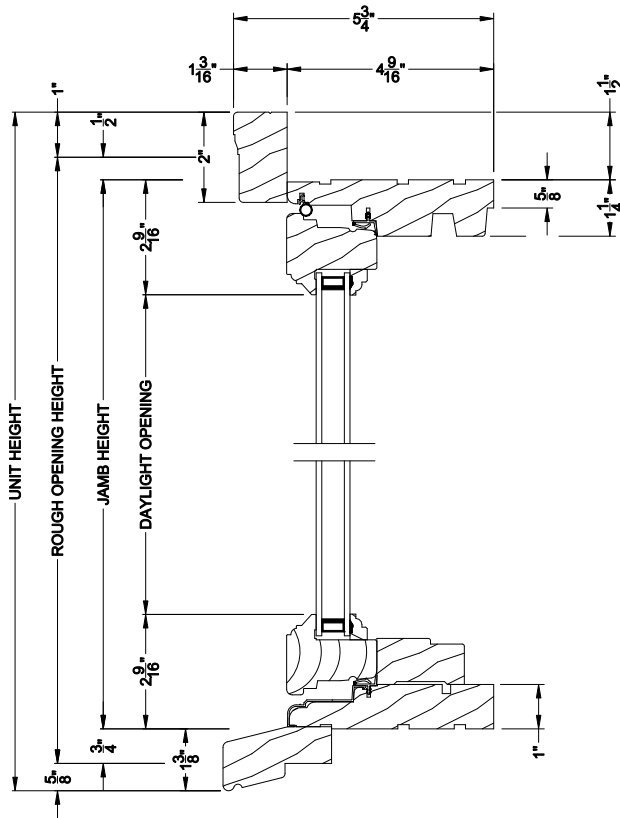

Weather Shield®

Premium Wood Series™

Casement Picture Windows

CROSS SECTION DETAILS

PREMIUM WOOD CASEMENT PICTURE WINDOW
Horizontal Stack Section - Transom Stack over Casement Picture

PREMIUM WOOD CASEMENT PICTURE WINDOW (6204)
Vertical Section

PREMIUM WOOD CASEMENT PICTURE WINDOW (6204)
Horizontal Section

PREMIUM WOOD CASEMENT PICTURE WINDOW
Vertical Mull Section

Note: All dimensions are approximate. Weather Shield reserves the right to change specifications without notice.

Weather Shield®

Premium Wood Series™

Casement Picture Windows

CROSS SECTION DETAILS

PREMIUM WOOD CASEMENT PICTURE WINDOW
Horizontal Stack Section - Transom Stack over Casement Picture

PREMIUM WOOD CASEMENT PICTURE WINDOW (6204)
Vertical Section - 6-9/16" jamb

PREMIUM WOOD CASEMENT PICTURE WINDOW (6204)
Horizontal Section - 6-9/16" jamb

PREMIUM WOOD CASEMENT PICTURE WINDOW
Vertical Mull Section

Note: All dimensions are approximate. Weather Shield reserves the right to change specifications without notice.