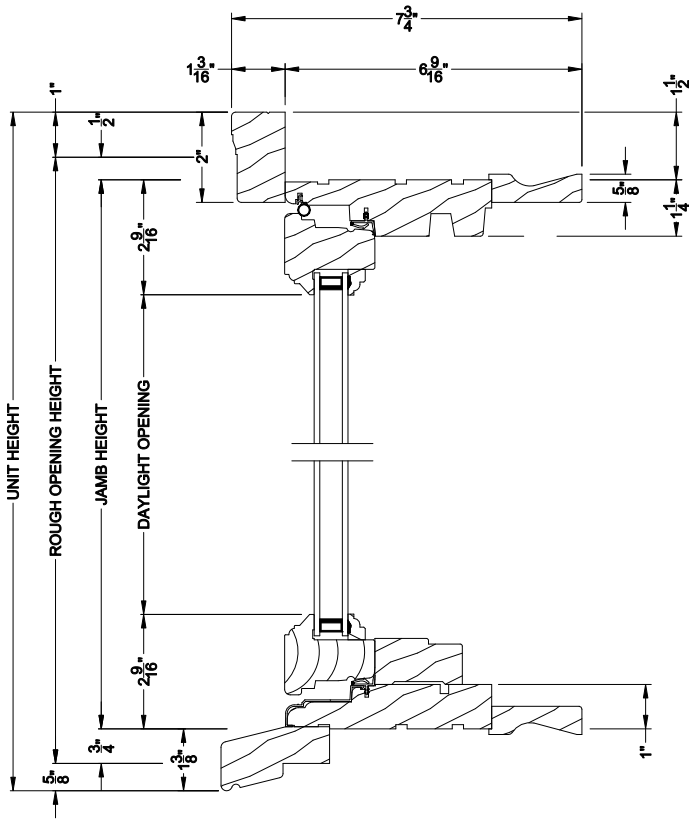

Weather Shield®

Premium Wood Series™

Casement Picture Windows

CROSS SECTION DETAILS

PREMIUM WOOD CASEMENT PICTURE WINDOW
Horizontal Stack Section - Transom Stack over Casement Picture

PREMIUM WOOD CASEMENT PICTURE WINDOW (6204)
Vertical Section

PREMIUM WOOD CASEMENT PICTURE WINDOW (6204)
Horizontal Section

PREMIUM WOOD CASEMENT PICTURE WINDOW
Vertical Mull Section

Note: All dimensions are approximate. Weather Shield reserves the right to change specifications without notice.

Weather Shield®

Premium Wood Series™

Casement Picture Windows

CROSS SECTION DETAILS

PREMIUM WOOD CASEMENT PICTURE WINDOW
Horizontal Stack Section - Transom Stack over Casement Picture

PREMIUM WOOD CASEMENT PICTURE WINDOW (6204)
Vertical Section - 6-9/16" jamb

PREMIUM WOOD CASEMENT PICTURE WINDOW (6204)
Horizontal Section - 6-9/16" jamb

PREMIUM WOOD CASEMENT PICTURE WINDOW
Vertical Mull Section

Note: All dimensions are approximate. Weather Shield reserves the right to change specifications without notice.