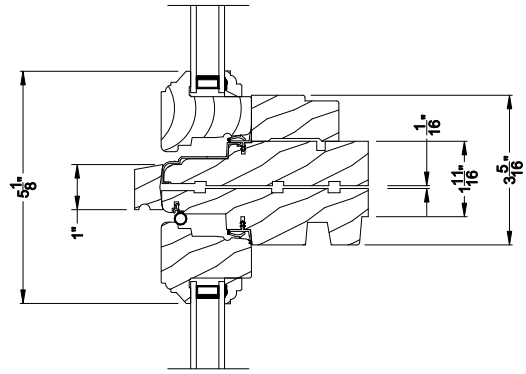

Weather Shield®

Premium Wood Series™

Casement Picture Windows

CROSS SECTION DETAILS

PREMIUM WOOD CASEMENT PICTURE WINDOW
Horizontal Stack Section - Transom Stack over Casement Picture

PREMIUM WOOD CASEMENT PICTURE WINDOW (6204)
Vertical Section

PREMIUM WOOD CASEMENT PICTURE WINDOW (6204)
Horizontal Section

PREMIUM WOOD CASEMENT PICTURE WINDOW
Vertical Mull Section

Note: All dimensions are approximate. Weather Shield reserves the right to change specifications without notice.

Weather Shield®

Premium Wood Series™

Casement Picture Windows

CROSS SECTION DETAILS

PREMIUM WOOD CASEMENT PICTURE WINDOW
Horizontal Stack Section - Transom Stack over Casement Picture

PREMIUM WOOD CASEMENT PICTURE WINDOW (6204)
Vertical Section - 6-9/16" jamb

PREMIUM WOOD CASEMENT PICTURE WINDOW (6204)
Horizontal Section - 6-9/16" jamb

PREMIUM WOOD CASEMENT PICTURE WINDOW
Vertical Mull Section

Note: All dimensions are approximate. Weather Shield reserves the right to change specifications without notice.