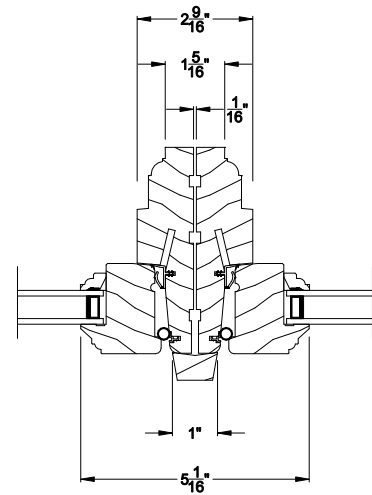

Weather Shield®

Premium Wood Series™

Casement Picture Windows

CROSS SECTION DETAILS

PREMIUM WOOD CASEMENT PICTURE WINDOW
Horizontal Stack Section - Transom Stack over Casement Picture

PREMIUM WOOD CASEMENT PICTURE WINDOW (6204)
Vertical Section

PREMIUM WOOD CASEMENT PICTURE WINDOW (6204)
Horizontal Section

PREMIUM WOOD CASEMENT PICTURE WINDOW
Vertical Mull Section

Note: All dimensions are approximate. Weather Shield reserves the right to change specifications without notice.

Weather Shield®

Premium Wood Series™

Casement Picture Windows

CROSS SECTION DETAILS

PREMIUM WOOD CASEMENT PICTURE WINDOW
Horizontal Stack Section - Transom Stack over Casement Picture

PREMIUM WOOD CASEMENT PICTURE WINDOW (6204)
Vertical Section - 6-9/16" jamb

PREMIUM WOOD CASEMENT PICTURE WINDOW (6204)
Horizontal Section - 6-9/16" jamb

PREMIUM WOOD CASEMENT PICTURE WINDOW
Vertical Mull Section

Note: All dimensions are approximate. Weather Shield reserves the right to change specifications without notice.