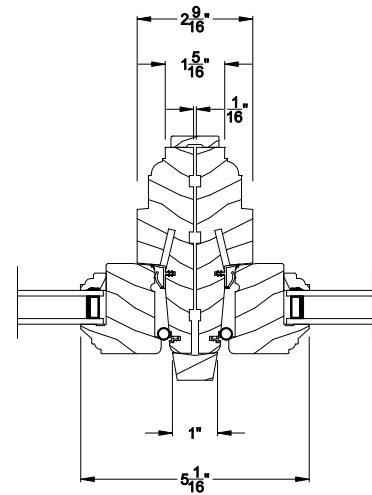

PREMIUM WOOD CASEMENT PICTURE WINDOW (6204)
Horizontal Section

PREMIUM WOOD CASEMENT PICTURE WINDOW
Vertical Mull Section

Note: All dimensions are approximate. Weather Shield reserves the right to change specifications without notice.

Weather Shield®

Premium Wood Series™

Casement Picture Windows

CROSS SECTION DETAILS

PREMIUM WOOD CASEMENT PICTURE WINDOW
Horizontal Stack Section - Transom Stack over Casement Picture

PREMIUM WOOD CASEMENT PICTURE WINDOW (6204)
Vertical Section - 6-9/16" jamb

PREMIUM WOOD CASEMENT PICTURE WINDOW (6204)
Horizontal Section - 6-9/16" jamb

PREMIUM WOOD CASEMENT PICTURE WINDOW
Vertical Mull Section

Note: All dimensions are approximate. Weather Shield reserves the right to change specifications without notice.