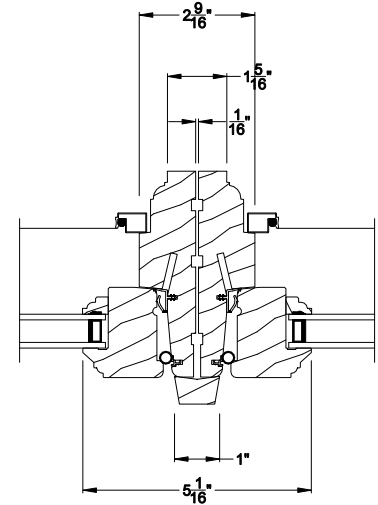

## CROSS SECTION DETAILS

**PREMIUM WOOD CASEMENT EYEBROW WINDOW (6204)**  
Vertical Section

**PREMIUM WOOD CASEMENT EYEBROW WINDOW (6204)**  
Horizontal Section

**PREMIUM WOOD CASEMENT EYEBROW WINDOW**  
Vertical Mull Section

# Casement Eyebrow Windows

## CROSS SECTION DETAILS

**PREMIUM WOOD CASEMENT EYEBROW WINDOW (6204)**  
Vertical Section - 6-9/16" jamb

**PREMIUM WOOD CASEMENT EYEBROW WINDOW (6204)**  
Horizontal Section - 6-9/16" jamb

**PREMIUM WOOD CASEMENT EYEBROW WINDOW**  
Vertical Mull Section

Note: All dimensions are approximate. Weather Shield reserves the right to change specifications without notice.