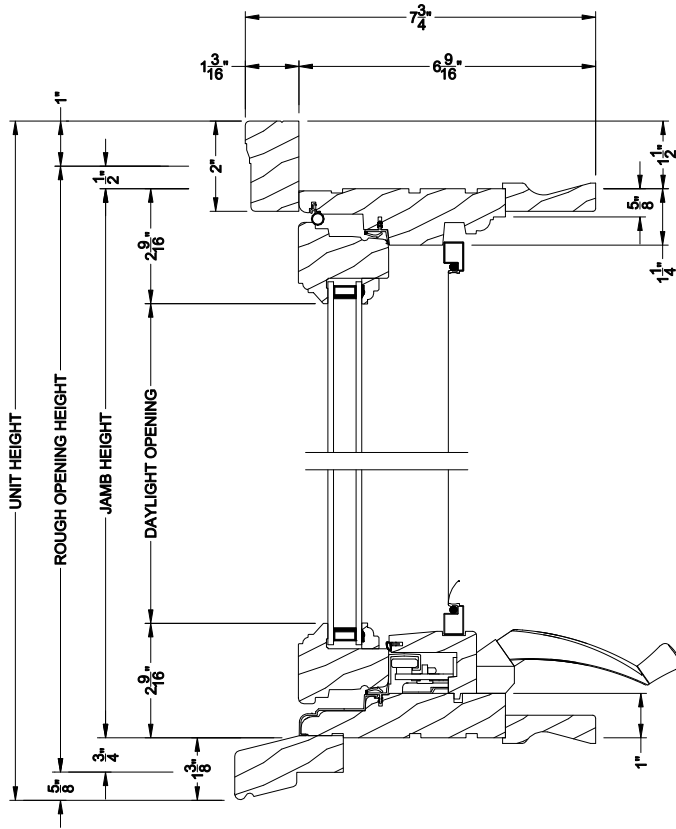

# Casement Eyebrow Windows

## CROSS SECTION DETAILS

**PREMIUM WOOD CASEMENT EYEBROW WINDOW (6204)**  
Vertical Section

**PREMIUM WOOD CASEMENT EYEBROW WINDOW (6204)**  
Horizontal Section

**PREMIUM WOOD CASEMENT EYEBROW WINDOW**  
Vertical Mull Section

Note: All dimensions are approximate. Weather Shield reserves the right to change specifications without notice.

## CROSS SECTION DETAILS

**PREMIUM WOOD CASEMENT EYEBROW WINDOW (6204)**  
Vertical Section - 6-9/16" jamb

**PREMIUM WOOD CASEMENT EYEBROW WINDOW (6204)**  
Horizontal Section - 6-9/16" jamb

**PREMIUM WOOD CASEMENT EYEBROW WINDOW**  
Vertical Mull Section