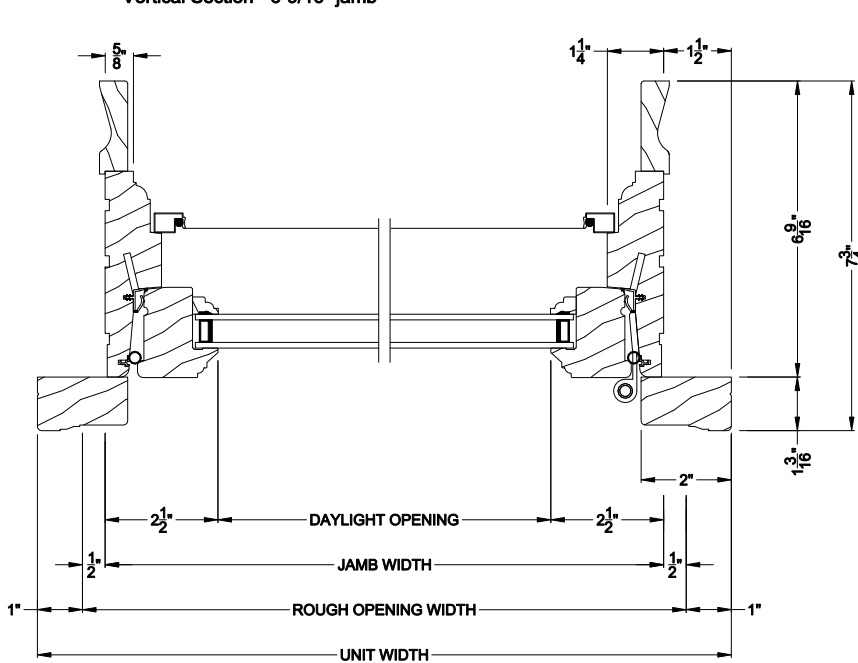

## CROSS SECTION DETAILS

**PREMIUM WOOD CASEMENT EYEBROW WINDOW (6204)**  
Vertical Section

**PREMIUM WOOD CASEMENT EYEBROW WINDOW (6204)**  
Horizontal Section

**PREMIUM WOOD CASEMENT EYEBROW WINDOW**  
Vertical Mull Section

## CROSS SECTION DETAILS

**PREMIUM WOOD CASEMENT EYEBROW WINDOW (6204)**  
Vertical Section - 6-9/16" jamb

**PREMIUM WOOD CASEMENT EYEBROW WINDOW (6204)**  
Horizontal Section - 6-9/16" jamb

**PREMIUM WOOD CASEMENT EYEBROW WINDOW**  
Vertical Mull Section