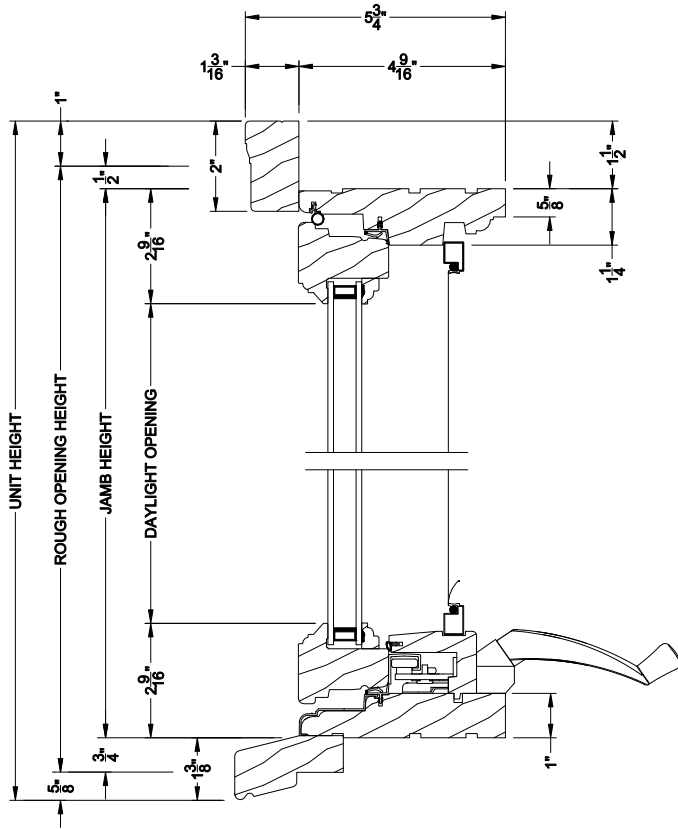

# Casement Eyebrow Windows

## CROSS SECTION DETAILS

**PREMIUM WOOD CASEMENT EYEBROW WINDOW (6204)**  
Vertical Section

**PREMIUM WOOD CASEMENT EYEBROW WINDOW (6204)**  
Horizontal Section

**PREMIUM WOOD CASEMENT EYEBROW WINDOW**  
Vertical Mull Section

Note: All dimensions are approximate. Weather Shield reserves the right to change specifications without notice.

## CROSS SECTION DETAILS

**PREMIUM WOOD CASEMENT EYEBROW WINDOW (6204)**  
Vertical Section - 6-9/16" jamb

**PREMIUM WOOD CASEMENT EYEBROW WINDOW (6204)**  
Horizontal Section - 6-9/16" jamb

**PREMIUM WOOD CASEMENT EYEBROW WINDOW**  
Vertical Mull Section