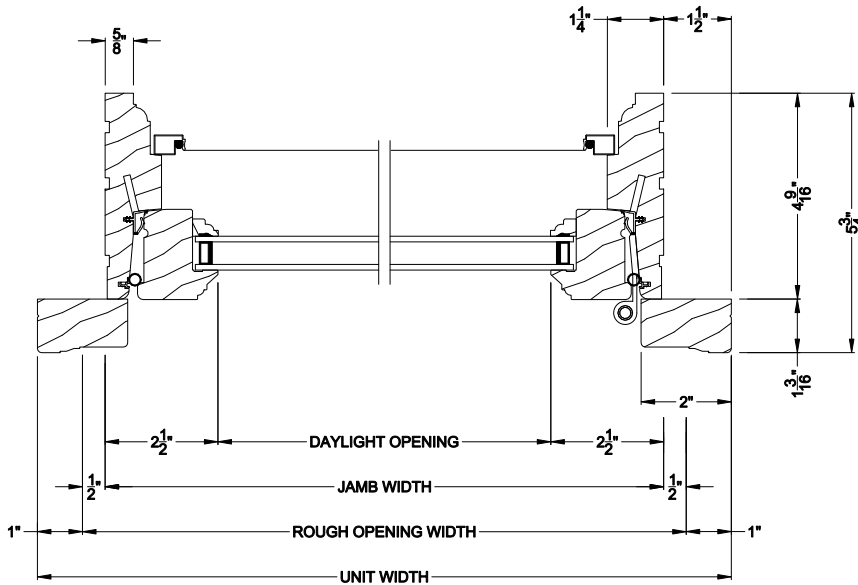

## CROSS SECTION DETAILS

**PREMIUM WOOD CASEMENT EYEBROW WINDOW (6204)**  
Vertical Section

**PREMIUM WOOD CASEMENT EYEBROW WINDOW (6204)**  
Horizontal Section

**PREMIUM WOOD CASEMENT EYEBROW WINDOW**  
Vertical Mull Section

## CROSS SECTION DETAILS

**PREMIUM WOOD CASEMENT EYEBROW WINDOW (6204)**  
Vertical Section - 6-9/16" jamb

**PREMIUM WOOD CASEMENT EYEBROW WINDOW (6204)**  
Horizontal Section - 6-9/16" jamb

**PREMIUM WOOD CASEMENT EYEBROW WINDOW**  
Vertical Mull Section