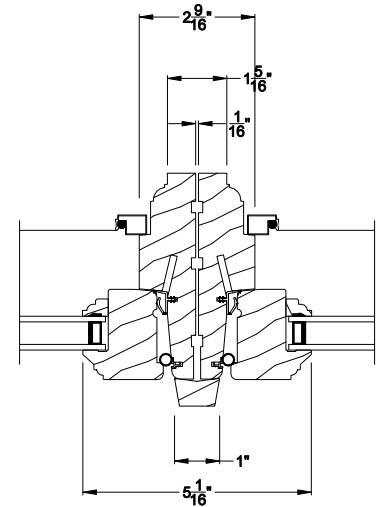

# Casement Eyebrow Windows

## CROSS SECTION DETAILS

**PREMIUM WOOD CASEMENT EYEBROW WINDOW (6204)**  
Vertical Section

**PREMIUM WOOD CASEMENT EYEBROW WINDOW (6204)**  
Horizontal Section

**PREMIUM WOOD CASEMENT EYEBROW WINDOW**  
Vertical Mull Section

Note: All dimensions are approximate. Weather Shield reserves the right to change specifications without notice.

## CROSS SECTION DETAILS

**PREMIUM WOOD CASEMENT EYEBROW WINDOW (6204)**  
Vertical Section - 6-9/16" jamb

**PREMIUM WOOD CASEMENT EYEBROW WINDOW (6204)**  
Horizontal Section - 6-9/16" jamb

**PREMIUM WOOD CASEMENT EYEBROW WINDOW**  
Vertical Mull Section