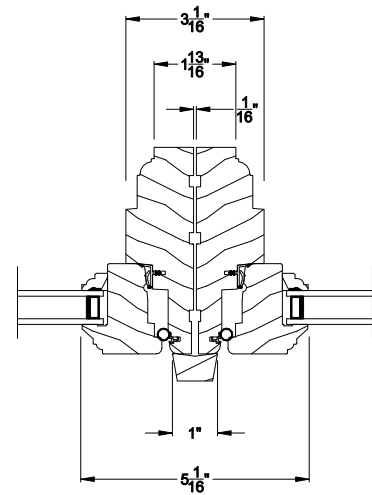

PREMIUM WOOD STAT AWNING WINDOW (6204)
Horizontal Section

PREMIUM WOOD STAT AWNING WINDOW
Vertical Mull Section

Note: All dimensions are approximate. Weather Shield reserves the right to change specifications without notice.

Vertical Section - 6-9/16" jamb

PREMIUM WOOD STAT AWNING WINDOW (6204)

Horizontal Section - 6-9/16" jamb

PREMIUM WOOD STAT AWNING WINDOW

Vertical Mull Section

Note: All dimensions are approximate. Weather Shield reserves the right to change specifications without notice.