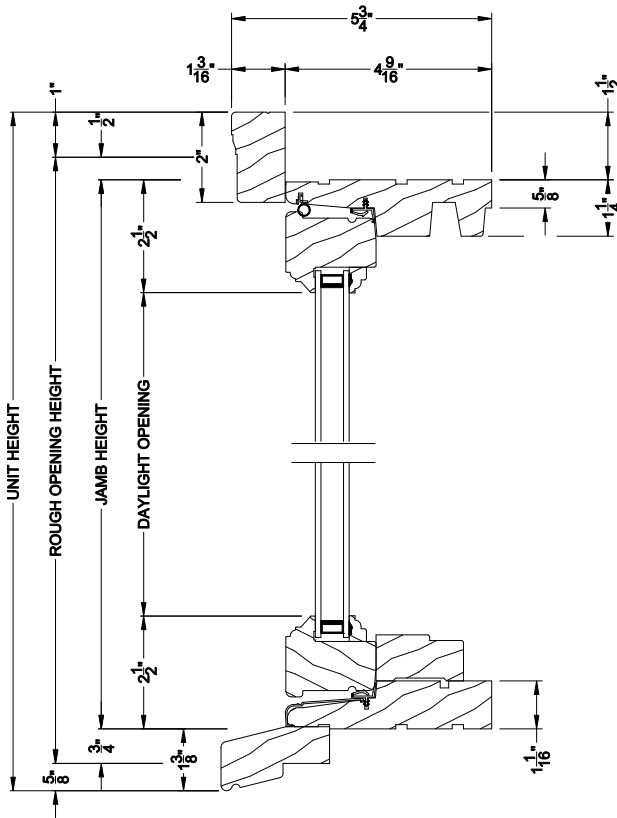

Weather Shield®

Premium Wood Series™

Stationary Awning Windows

CROSS SECTION DETAILS

PREMIUM WOOD STAT AWNING WINDOW
Horizontal Stack Section - Stat Awning Stack over Awning

PREMIUM WOOD STAT AWNING WINDOW (6204)
Vertical Section

PREMIUM WOOD STAT AWNING WINDOW (6204)
Horizontal Section

PREMIUM WOOD STAT AWNING WINDOW
Vertical Mull Section

Note: All dimensions are approximate. Weather Shield reserves the right to change specifications without notice.

Vertical Section - 6-9/16" jamb

PREMIUM WOOD STAT AWNING WINDOW (6204)

Horizontal Section - 6-9/16" jamb

PREMIUM WOOD STAT AWNING WINDOW

Vertical Mull Section

Note: All dimensions are approximate. Weather Shield reserves the right to change specifications without notice.