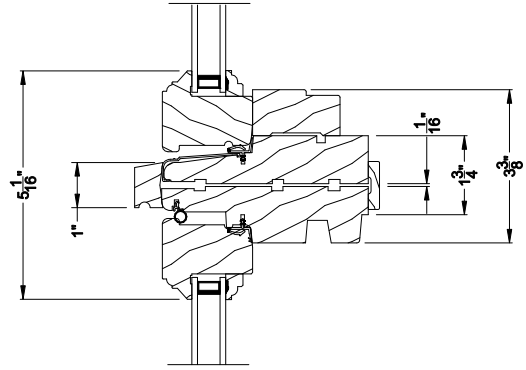

Weather Shield®

Premium Wood Series™

Stationary Awning Windows

CROSS SECTION DETAILS

PREMIUM WOOD STAT AWNING WINDOW
Horizontal Stack Section - Stat Awning Stack over Awning