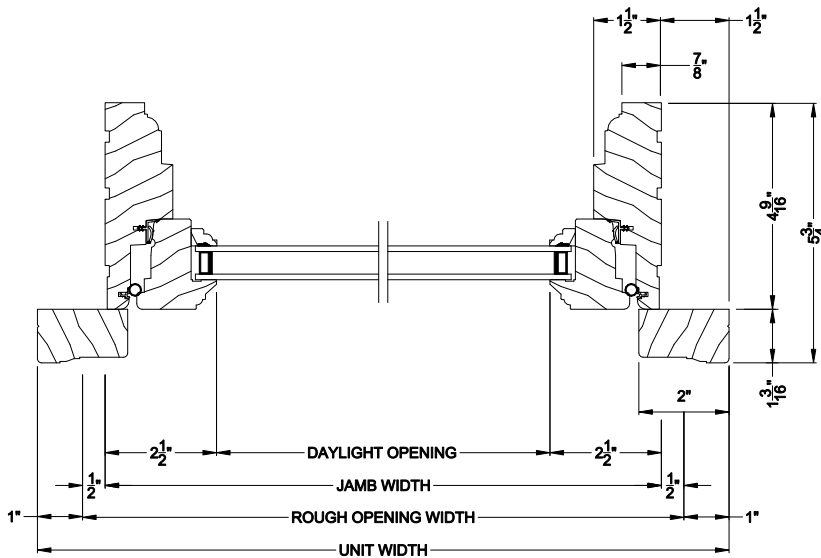

Weather Shield®

Premium Wood Series™

Stationary Awning Windows

CROSS SECTION DETAILS

PREMIUM WOOD STAT AWNING WINDOW
Horizontal Stack Section - Stat Awning Stack over Awning

PREMIUM WOOD STAT AWNING WINDOW (6204)
Vertical Section

PREMIUM WOOD STAT AWNING WINDOW (6204)
Horizontal Section

PREMIUM WOOD STAT AWNING WINDOW
Vertical Mull Section

Note: All dimensions are approximate. Weather Shield reserves the right to change specifications without notice.

Vertical Section - 6-9/16" jamb

PREMIUM WOOD STAT AWNING WINDOW (6204)

Horizontal Section - 6-9/16" jamb

PREMIUM WOOD STAT AWNING WINDOW

Vertical Mull Section

Note: All dimensions are approximate. Weather Shield reserves the right to change specifications without notice.