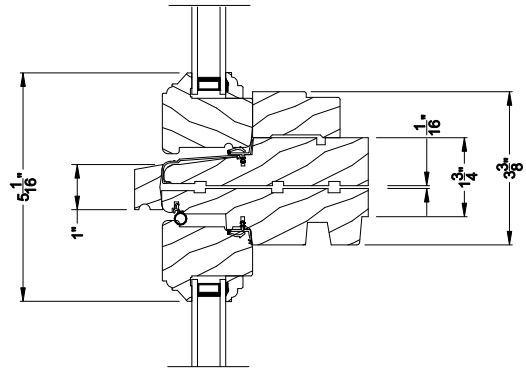

Weather Shield®

Premium Wood Series™

Stationary Awning Windows

CROSS SECTION DETAILS

PREMIUM WOOD STAT AWNING WINDOW
Horizontal Stack Section - Stat Awning Stack over Awning

PREMIUM WOOD STAT AWNING WINDOW (6204)
Vertical Section

PREMIUM WOOD STAT AWNING WINDOW (6204)
Horizontal Section

PREMIUM WOOD STAT AWNING WINDOW
Vertical Mull Section

Note: All dimensions are approximate. Weather Shield reserves the right to change specifications without notice.

Vertical Section - 6-9/16" jamb

PREMIUM WOOD STAT AWNING WINDOW (6204)

Horizontal Section - 6-9/16" jamb

PREMIUM WOOD STAT AWNING WINDOW

Vertical Mull Section

Note: All dimensions are approximate. Weather Shield reserves the right to change specifications without notice.