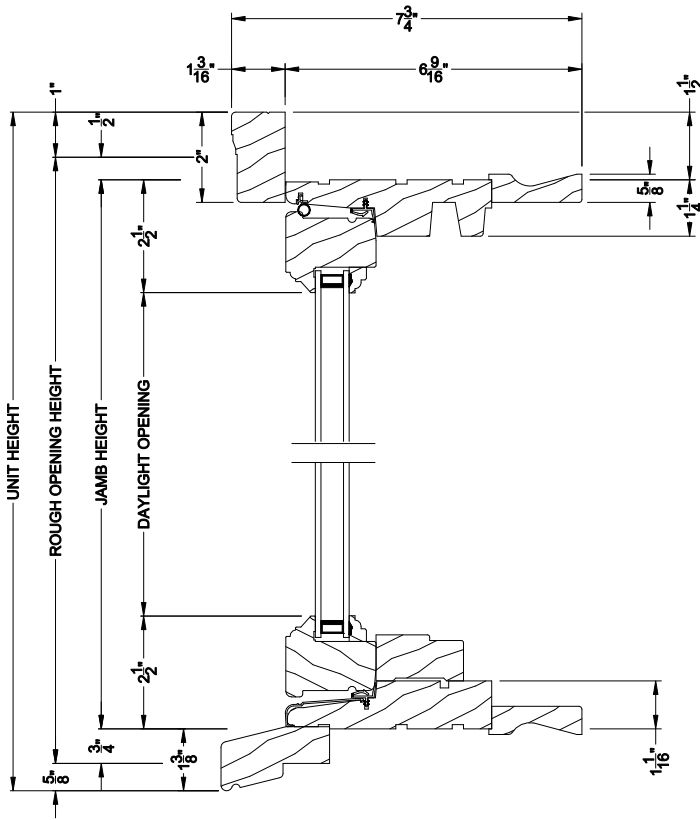

Weather Shield®

Premium Wood Series™

Stationary Awning Windows

CROSS SECTION DETAILS

PREMIUM WOOD STAT AWNING WINDOW
Horizontal Stack Section - Stat Awning Stack over Awning