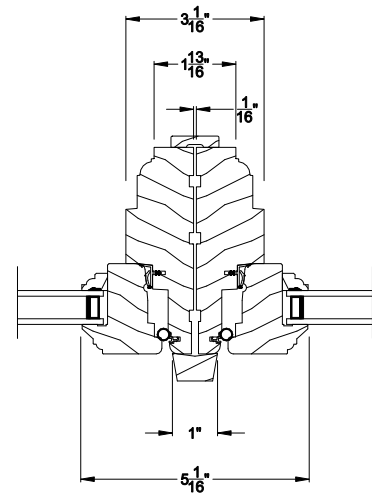

PREMIUM WOOD STAT AWNING WINDOW (6204)
Horizontal Section

PREMIUM WOOD STAT AWNING WINDOW
Vertical Mull Section

Note: All dimensions are approximate. Weather Shield reserves the right to change specifications without notice.

Vertical Section - 6-9/16" jamb

PREMIUM WOOD STAT AWNING WINDOW (6204)

Horizontal Section - 6-9/16" jamb

PREMIUM WOOD STAT AWNING WINDOW

Vertical Mull Section

Note: All dimensions are approximate. Weather Shield reserves the right to change specifications without notice.