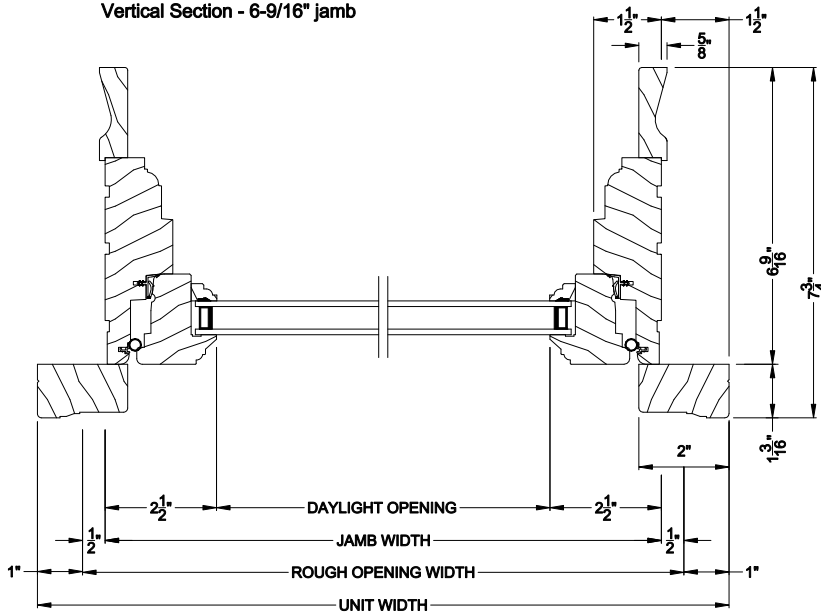

PREMIUM WOOD STAT AWNING WINDOW (6204)
Horizontal Section

PREMIUM WOOD STAT AWNING WINDOW
Vertical Mull Section

Note: All dimensions are approximate. Weather Shield reserves the right to change specifications without notice.

Weather Shield®

Premium Wood Series™

Stationary Awning Windows

CROSS SECTION DETAILS

PREMIUM WOOD STAT AWNING WINDOW
Horizontal Stack Section - Stat Awning Stack over Awning

PREMIUM WOOD STAT AWNING WINDOW (6204)

Vertical Section - 6-9/16" jamb

PREMIUM WOOD STAT AWNING WINDOW (6204)

Horizontal Section - 6-9/16" jamb

PREMIUM WOOD STAT AWNING WINDOW

Vertical Mull Section

Note: All dimensions are approximate. Weather Shield reserves the right to change specifications without notice.