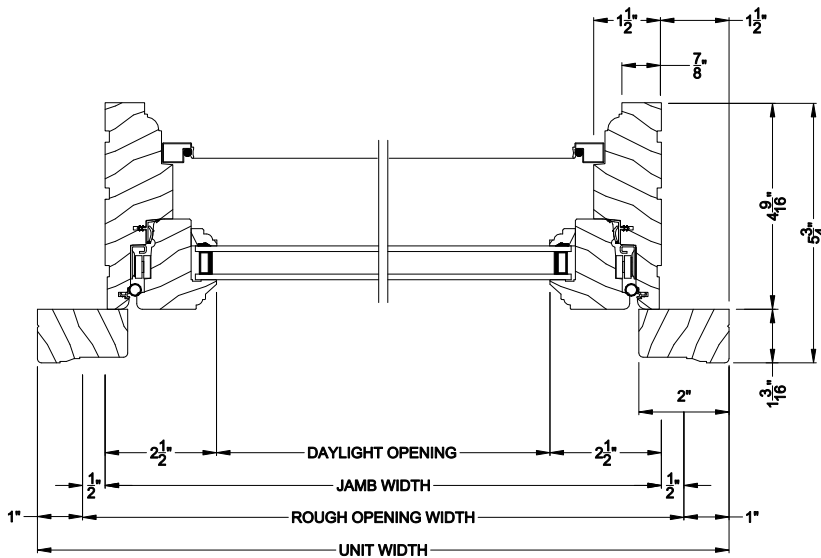

Weather Shield®

Premium Wood Series™

Awning Windows

CROSS SECTION DETAILS

PREMIUM WOOD AWNING WINDOW
Horizontal Stack Section - Transom Stack over Awning

PREMIUM WOOD AWNING WINDOW (6204)
Vertical Section

PREMIUM WOOD AWNING WINDOW (6204)
Horizontal Section

PREMIUM WOOD AWNING WINDOW
Vertical Mull Section

Note: All dimensions are approximate. Weather Shield reserves the right to change specifications without notice.

Weather Shield®

Premium Wood Series™

Awning Windows

CROSS SECTION DETAILS

PREMIUM WOOD AWNING WINDOW
Horizontal Stack Section - Transom Stack over Awning

PREMIUM WOOD AWNING WINDOW (6204)
Vertical Section - 6-9/16" jamb

PREMIUM WOOD AWNING WINDOW (6204)
Horizontal Section - 6-9/16" jamb

PREMIUM WOOD AWNING WINDOW
Vertical Mull Section

Note: All dimensions are approximate. Weather Shield reserves the right to change specifications without notice.