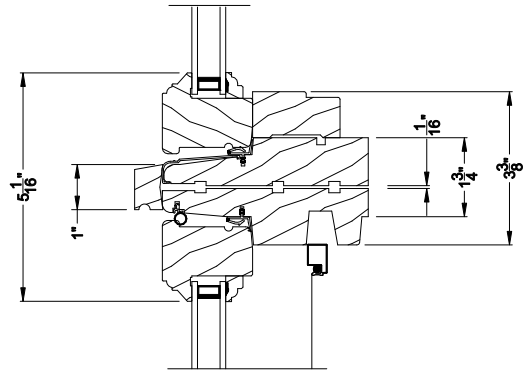

Weather Shield®

Premium Wood Series™

Awning Windows

CROSS SECTION DETAILS

PREMIUM WOOD AWNING WINDOW
Horizontal Stack Section - Transom Stack over Awning

PREMIUM WOOD AWNING WINDOW (6204)
Vertical Section

PREMIUM WOOD AWNING WINDOW (6204)
Horizontal Section

PREMIUM WOOD AWNING WINDOW
Vertical Mull Section

Note: All dimensions are approximate. Weather Shield reserves the right to change specifications without notice.

Weather Shield®

Premium Wood Series™

Awning Windows

CROSS SECTION DETAILS

PREMIUM WOOD AWNING WINDOW
Horizontal Stack Section - Transom Stack over Awning

PREMIUM WOOD AWNING WINDOW (6204)
Vertical Section - 6-9/16" jamb

PREMIUM WOOD AWNING WINDOW (6204)
Horizontal Section - 6-9/16" jamb

PREMIUM WOOD AWNING WINDOW
Vertical Mull Section

Note: All dimensions are approximate. Weather Shield reserves the right to change specifications without notice.