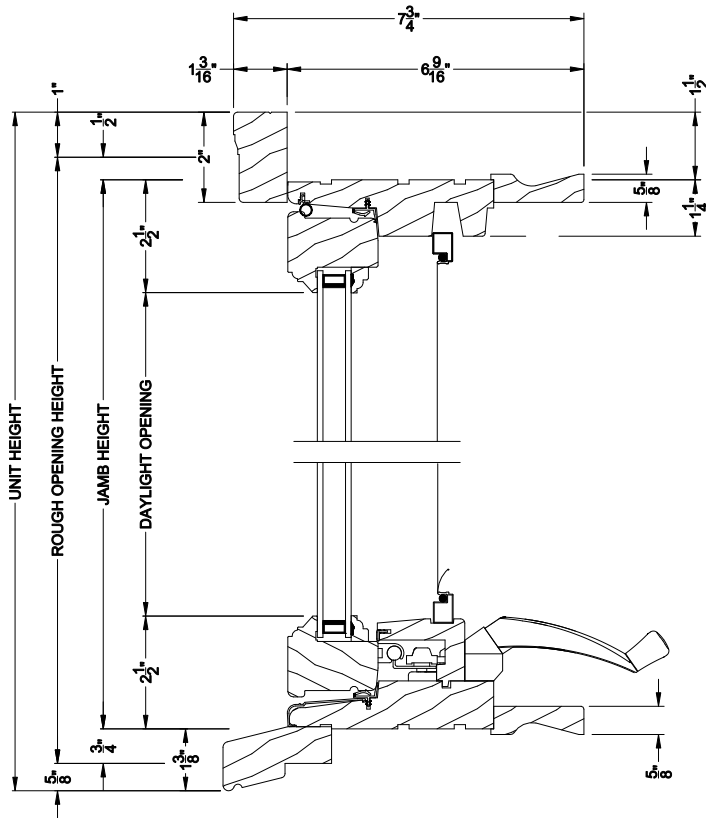

PREMIUM WOOD AWNING WINDOW
Vertical Mull Section

Note: All dimensions are approximate. Weather Shield reserves the right to change specifications without notice.

Weather Shield®

Premium Wood Series™

Awning Windows

CROSS SECTION DETAILS

PREMIUM WOOD AWNING WINDOW
Horizontal Stack Section - Transom Stack over Awning

PREMIUM WOOD AWNING WINDOW (6204)
Vertical Section - 6-9/16" jamb

PREMIUM WOOD AWNING WINDOW (6204)
Horizontal Section - 6-9/16" jamb

PREMIUM WOOD AWNING WINDOW
Vertical Mull Section

Note: All dimensions are approximate. Weather Shield reserves the right to change specifications without notice.