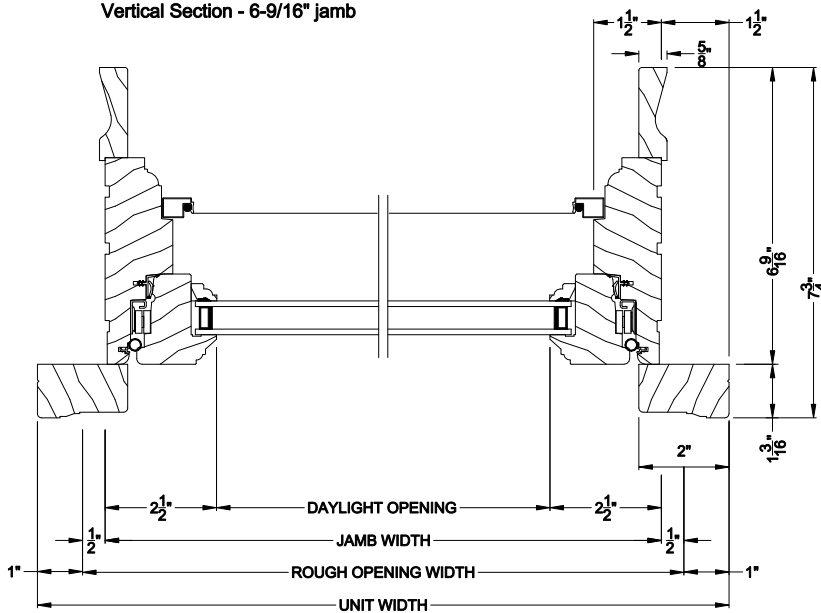

PREMIUM WOOD AWNING WINDOW
Vertical Mull Section

Note: All dimensions are approximate. Weather Shield reserves the right to change specifications without notice.

Weather Shield®

Premium Wood Series™

Awning Windows

CROSS SECTION DETAILS

PREMIUM WOOD AWNING WINDOW
Horizontal Stack Section - Transom Stack over Awning

PREMIUM WOOD AWNING WINDOW (6204)
Vertical Section - 6-9/16" jamb

PREMIUM WOOD AWNING WINDOW (6204)
Horizontal Section - 6-9/16" jamb

PREMIUM WOOD AWNING WINDOW
Vertical Mull Section

Note: All dimensions are approximate. Weather Shield reserves the right to change specifications without notice.