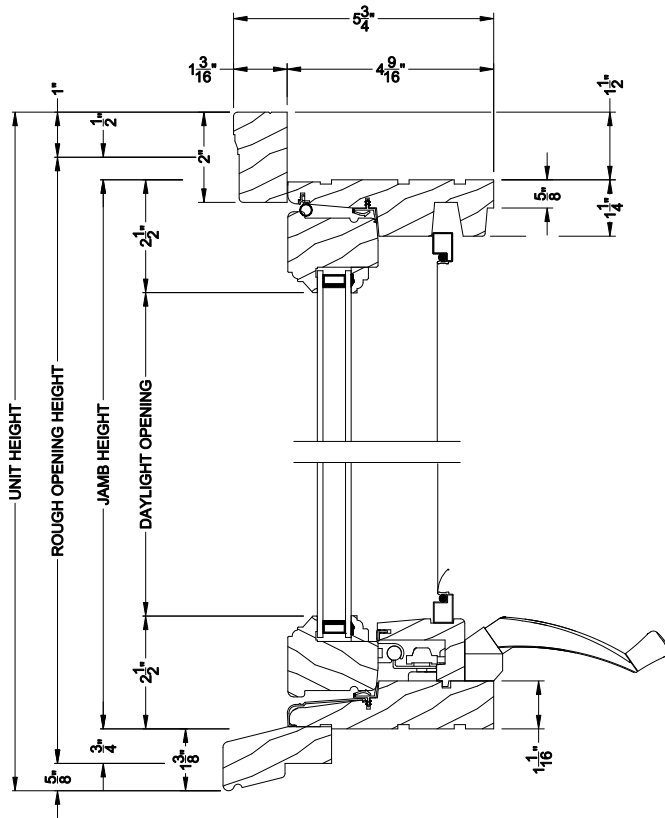

Weather Shield®

Premium Wood Series™

Awning Windows

CROSS SECTION DETAILS

PREMIUM WOOD AWNING WINDOW
Horizontal Stack Section - Transom Stack over Awning

PREMIUM WOOD AWNING WINDOW (6204)
Vertical Section

PREMIUM WOOD AWNING WINDOW (6204)
Horizontal Section

PREMIUM WOOD AWNING WINDOW
Vertical Mull Section

Note: All dimensions are approximate. Weather Shield reserves the right to change specifications without notice.

Weather Shield®

Premium Wood Series™

Awning Windows

CROSS SECTION DETAILS

PREMIUM WOOD AWNING WINDOW
Horizontal Stack Section - Transom Stack over Awning

PREMIUM WOOD AWNING WINDOW (6204)
Vertical Section - 6-9/16" jamb

PREMIUM WOOD AWNING WINDOW (6204)
Horizontal Section - 6-9/16" jamb

PREMIUM WOOD AWNING WINDOW
Vertical Mull Section

Note: All dimensions are approximate. Weather Shield reserves the right to change specifications without notice.