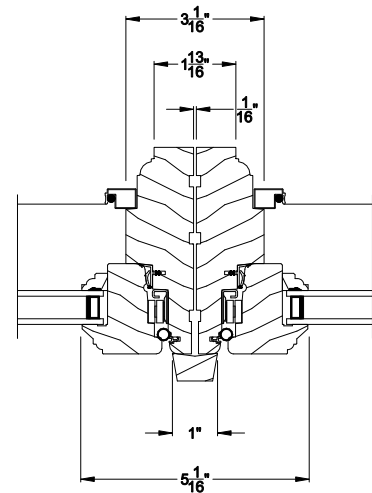

PREMIUM WOOD AWNING WINDOW
Vertical Mull Section

Note: All dimensions are approximate. Weather Shield reserves the right to change specifications without notice.

Weather Shield®

Premium Wood Series™

Awning Windows

CROSS SECTION DETAILS

PREMIUM WOOD AWNING WINDOW
Horizontal Stack Section - Transom Stack over Awning

PREMIUM WOOD AWNING WINDOW (6204)
Vertical Section - 6-9/16" jamb

PREMIUM WOOD AWNING WINDOW (6204)
Horizontal Section - 6-9/16" jamb

PREMIUM WOOD AWNING WINDOW
Vertical Mull Section

Note: All dimensions are approximate. Weather Shield reserves the right to change specifications without notice.