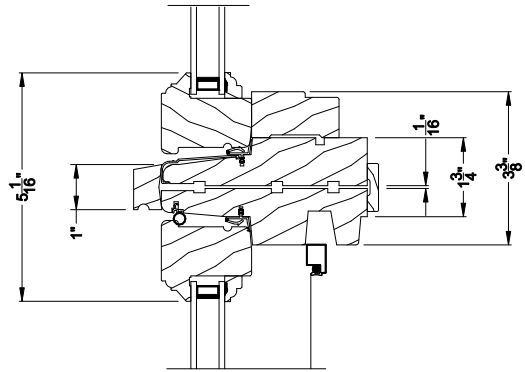

PREMIUM WOOD AWNING WINDOW
Vertical Mull Section

Note: All dimensions are approximate. Weather Shield reserves the right to change specifications without notice.

Weather Shield®

Premium Wood Series™

Awning Windows

CROSS SECTION DETAILS

PREMIUM WOOD AWNING WINDOW
Horizontal Stack Section - Transom Stack over Awning

PREMIUM WOOD AWNING WINDOW (6204)
Vertical Section - 6-9/16" jamb

PREMIUM WOOD AWNING WINDOW (6204)
Horizontal Section - 6-9/16" jamb

PREMIUM WOOD AWNING WINDOW
Vertical Mull Section

Note: All dimensions are approximate. Weather Shield reserves the right to change specifications without notice.