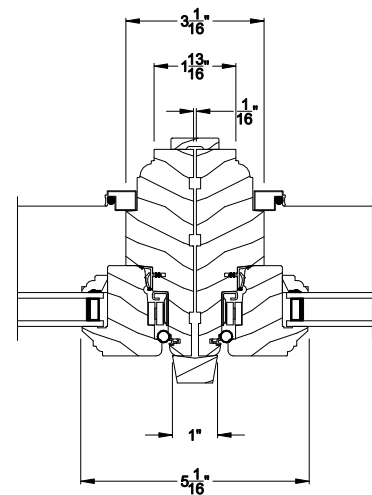

CROSS SECTION DETAILS

PREMIUM WOOD AWNING WINDOW
Horizontal Stack Section - Transom Stack over Awning

PREMIUM WOOD AWNING WINDOW (6204)
Vertical Section - 6-9/16" jamb

PREMIUM WOOD AWNING WINDOW (6204)
Horizontal Section - 6-9/16" jamb

PREMIUM WOOD AWNING WINDOW
Vertical Mull Section

Note: All dimensions are approximate. Weather Shield reserves the right to change specifications without notice.