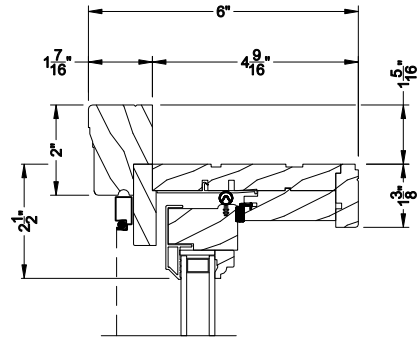

Weather Shield®

Premium Wood Series™

Double Hung Windows

CROSS SECTION DETAILS

PREMIUM WOOD DOUBLE HUNG WINDOW (6123)
Vertical Section - Clad Sash - Half Circle

PREMIUM WOOD DOUBLE HUNG WINDOW (6123)
Vertical Section - Clad Sash - Eyebrow

PREMIUM WOOD DOUBLE HUNG WINDOW (6123)
Horizontal Section - Clad Sash

PREMIUM WOOD DOUBLE HUNG WINDOW
Vertical Mull Section - DH / DH

Note: All dimensions are approximate. Weather Shield reserves the right to change specifications without notice.