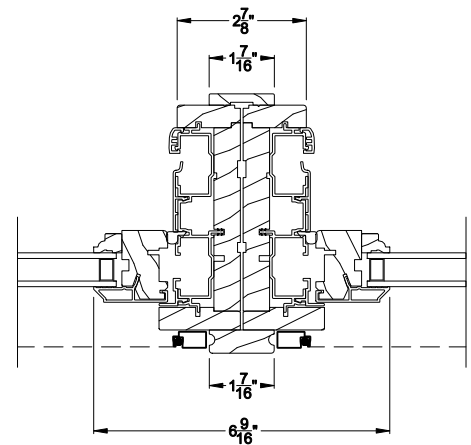

Weather Shield®

Premium Wood Series™

Double Hung Windows

CROSS SECTION DETAILS

PREMIUM WOOD DOUBLE HUNG WINDOW (6123)
Vertical Section - Clad Sash - Half Circle

PREMIUM WOOD DOUBLE HUNG WINDOW (6123)
Vertical Section - Clad Sash - Eyebrow

PREMIUM WOOD DOUBLE HUNG WINDOW (6123)
Horizontal Section - Clad Sash

PREMIUM WOOD DOUBLE HUNG WINDOW
Vertical Mull Section - DH / DH

Note: All dimensions are approximate. Weather Shield reserves the right to change specifications without notice.