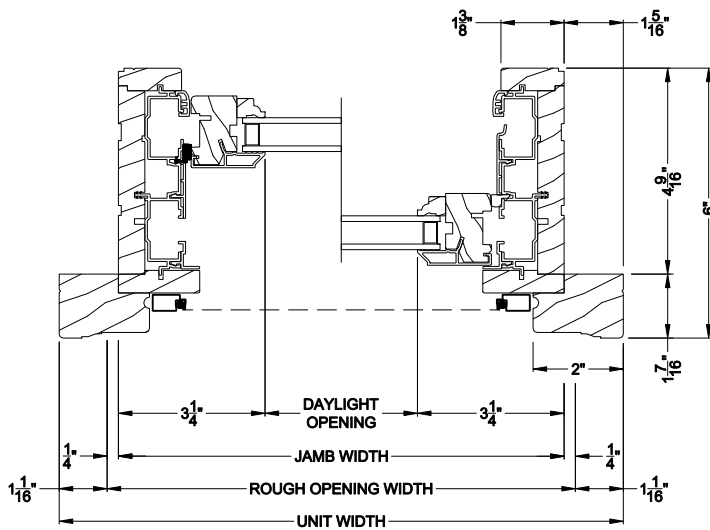

Weather Shield®

Premium Wood Series™

Double Hung Windows

CROSS SECTION DETAILS

PREMIUM WOOD DOUBLE HUNG WINDOW (6123)
Vertical Section - Clad Sash - Half Circle

PREMIUM WOOD DOUBLE HUNG WINDOW (6123)
Vertical Section - Clad Sash - Eyebrow

PREMIUM WOOD DOUBLE HUNG WINDOW (6123)
Horizontal Section - Clad Sash

PREMIUM WOOD DOUBLE HUNG WINDOW
Vertical Mull Section - DH / DH

Note: All dimensions are approximate. Weather Shield reserves the right to change specifications without notice.