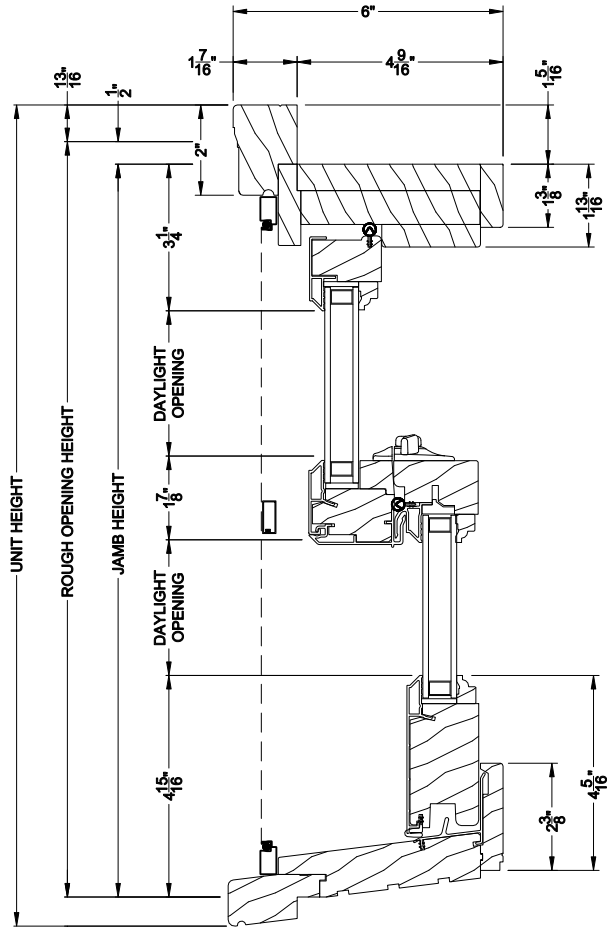

Weather Shield®

Premium Wood Series™

Double Hung Windows

CROSS SECTION DETAILS

PREMIUM WOOD DOUBLE HUNG WINDOW (6123)
Vertical Section - Clad Sash - Half Circle

PREMIUM WOOD DOUBLE HUNG WINDOW (6123)
Vertical Section - Clad Sash - Eyebrow

PREMIUM WOOD DOUBLE HUNG WINDOW (6123)
Horizontal Section - Clad Sash

PREMIUM WOOD DOUBLE HUNG WINDOW
Vertical Mull Section - DH / DH

Note: All dimensions are approximate. Weather Shield reserves the right to change specifications without notice.