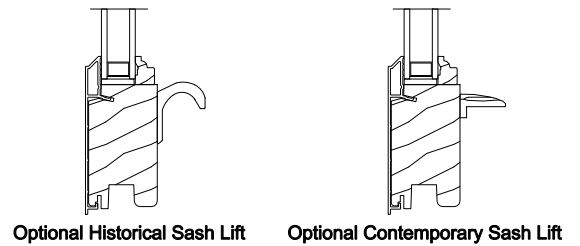

Weather Shield®

Premium Wood Series™

Double Hung Windows

CROSS SECTION DETAILS

PREMIUM WOOD DOUBLE HUNG WINDOW (6123)
Vertical Section - Clad Sash - 6 9/16" Jamb