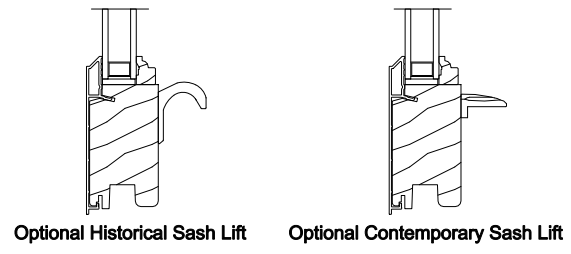

## CROSS SECTION DETAILS

**PREMIUM WOOD DOUBLE HUNG WINDOW (6123)**  
Vertical Section - Clad Sash

**PREMIUM WOOD DOUBLE HUNG WINDOW (6123)**  
Horizontal Section - Clad Sash

**PREMIUM WOOD DOUBLE HUNG WINDOW**  
Vertical Mull Section - DH / DH