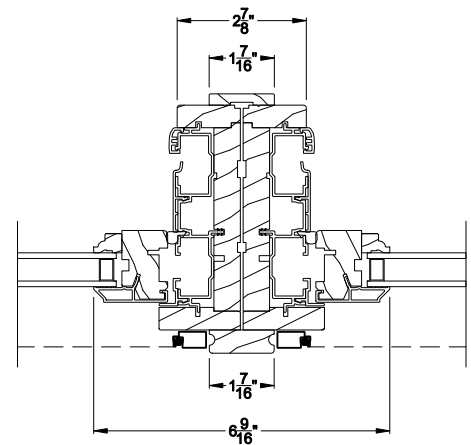

## CROSS SECTION DETAILS

**PREMIUM WOOD DOUBLE HUNG WINDOW (6123)**  
Vertical Section - Clad Sash - 6 9/16" Jamb

**PREMIUM WOOD DOUBLE HUNG WINDOW (6123)**  
Horizontal Section - Clad Sash - 6 9/16" Jamb

**PREMIUM WOOD DOUBLE HUNG WINDOW**  
Vertical Mull Section - DH / DH

Note: All dimensions are approximate. Weather Shield reserves the right to change specifications without notice.