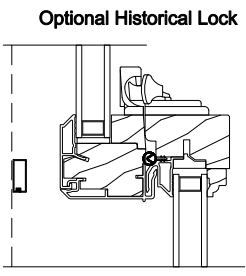

## CROSS SECTION DETAILS

**PREMIUM WOOD DOUBLE HUNG WINDOW (6123)**  
Vertical Section - Clad Sash

**PREMIUM WOOD DOUBLE HUNG WINDOW (6123)**  
Horizontal Section - Clad Sash

**PREMIUM WOOD DOUBLE HUNG WINDOW**  
Vertical Mull Section - DH / DH