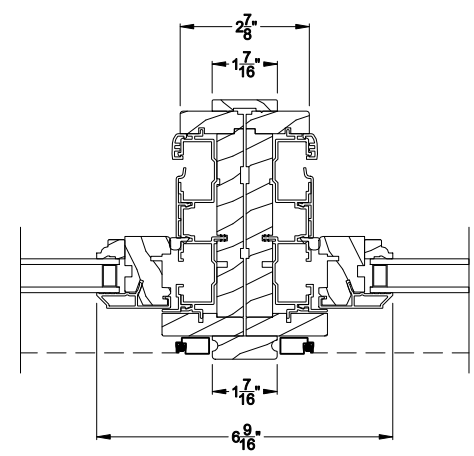

## CROSS SECTION DETAILS

**PREMIUM WOOD DOUBLE HUNG WINDOW (6123)**  
Vertical Section - Clad Sash

**PREMIUM WOOD DOUBLE HUNG WINDOW (6123)**  
Horizontal Section - Clad Sash

**PREMIUM WOOD DOUBLE HUNG WINDOW**  
Vertical Mull Section - DH / DH