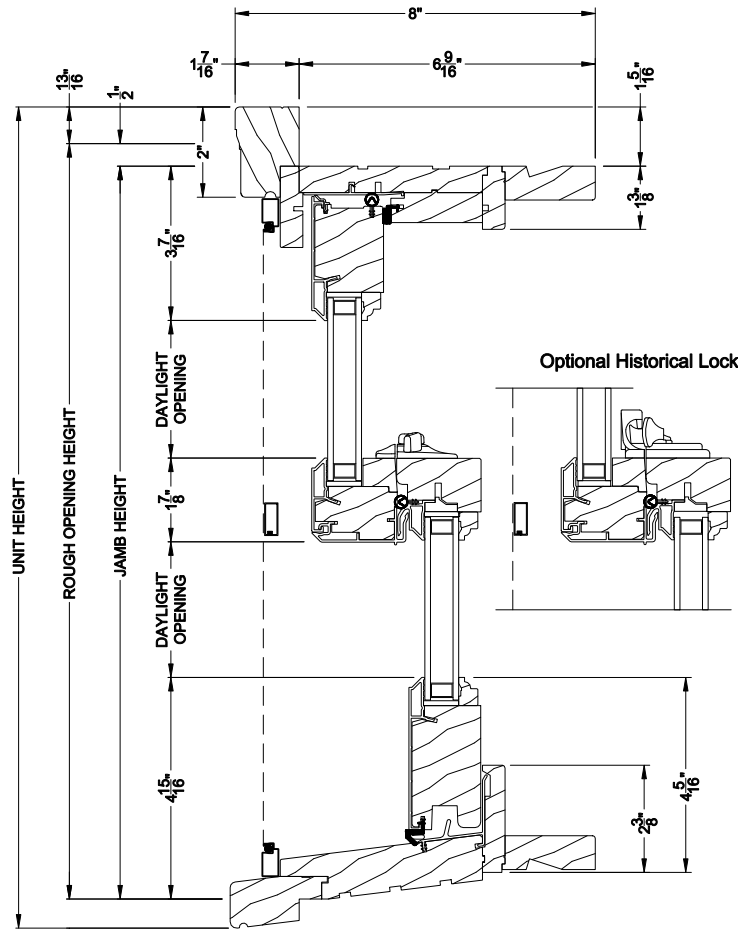

Weather Shield®

Premium Wood Series™

Double Hung Windows

CROSS SECTION DETAILS

PREMIUM WOOD DOUBLE HUNG WINDOW (6123)
Vertical Section - Clad Sash - 6 9/16" Jamb