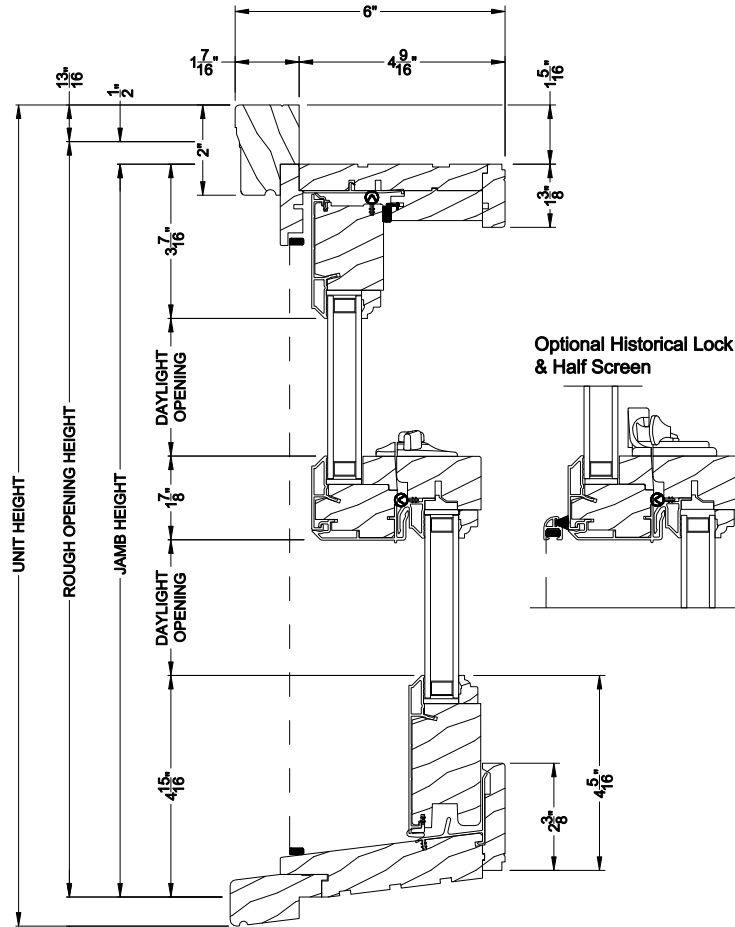

Weather Shield®

Premium Wood Series™

Double Hung Windows

CROSS SECTION DETAILS

PREMIUM WOOD DOUBLE HUNG WINDOW (6123)
Vertical Section - Clad Sash - Low Profile Screen

WEATHER SHIELD DOUBLE HUNG WINDOW (6123)
Horizontal Section - Clad Sash - Low Profile Screen

WEATHER SHIELD DOUBLE HUNG WINDOW
Vertical Mull Section - DH / DH

Note: All dimensions are approximate. Weather Shield reserves the right to change specifications without notice.