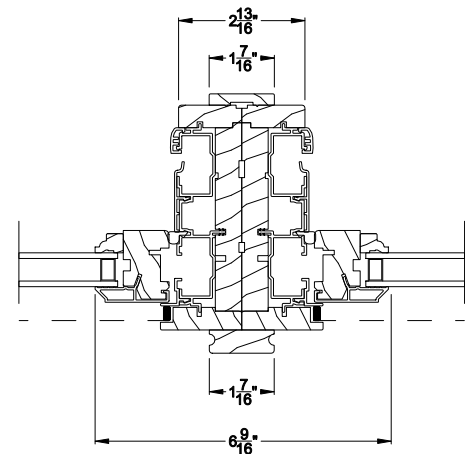

Weather Shield®

Premium Wood Series™

Double Hung Windows

CROSS SECTION DETAILS

PREMIUM WOOD DOUBLE HUNG WINDOW (6123)
Vertical Section - Clad Sash - Low Profile Screen

WEATHER SHIELD DOUBLE HUNG WINDOW (6123)
Horizontal Section - Clad Sash - Low Profile Screen

WEATHER SHIELD DOUBLE HUNG WINDOW
Vertical Mull Section - DH / DH

Note: All dimensions are approximate. Weather Shield reserves the right to change specifications without notice.