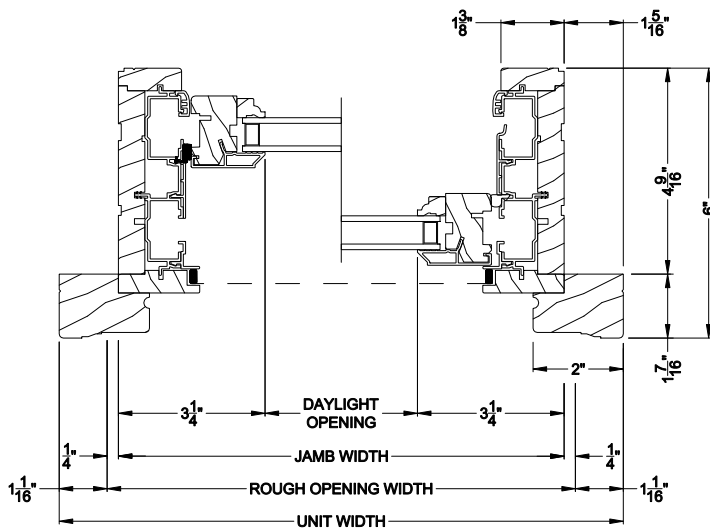

Weather Shield®

Premium Wood Series™

Double Hung Windows

CROSS SECTION DETAILS

PREMIUM WOOD DOUBLE HUNG WINDOW (6123)
Vertical Section - Clad Sash - Low Profile Screen

WEATHER SHIELD DOUBLE HUNG WINDOW (6123)
Horizontal Section - Clad Sash - Low Profile Screen

WEATHER SHIELD DOUBLE HUNG WINDOW
Vertical Mull Section - DH / DH

Note: All dimensions are approximate. Weather Shield reserves the right to change specifications without notice.