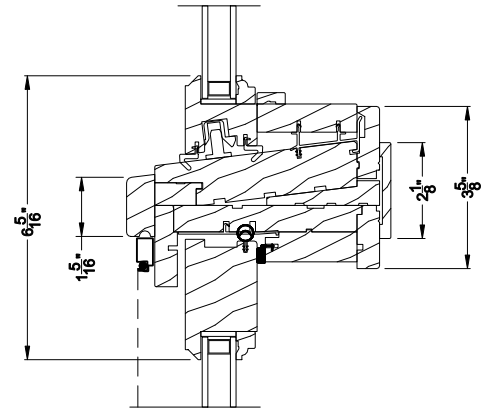

Optional Historical Sash Lift

Optional Contemporary Sash Lift

PREMIUM WOOD SINGLE HUNG WINDOW (6120)
Horizontal Section

PREMIUM WOOD SINGLE HUNG WINDOW
Vertical Mull Section - SH / SH

Note: All dimensions are approximate. Weather Shield reserves the right to change specifications without notice.

Weather Shield®

Premium Wood Series™

Single Hung Windows

CROSS SECTION DETAILS

PREMIUM WOOD SINGLE HUNG WINDOW (6120)
Vertical Section - 6 9/16" Jamb

PREMIUM WOOD SINGLE HUNG WINDOW
Horizontal Stack Section - Transom Stack over SH

Optional Historical Sash Lift

Optional Contemporary Sash Lift

PREMIUM WOOD SINGLE HUNG WINDOW (6120)
Horizontal Section - 6 9/16" Jamb

PREMIUM WOOD SINGLE HUNG WINDOW
Vertical Mull Section - SH / SH

Note: All dimensions are approximate. Weather Shield reserves the right to change specifications without notice.