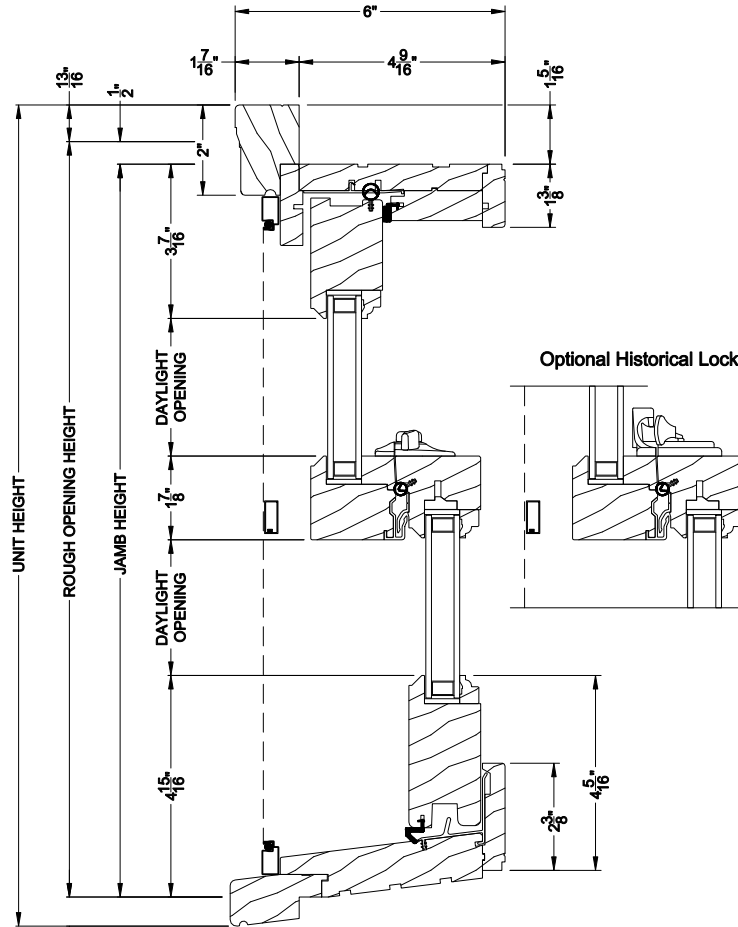

Weather Shield®

Premium Wood Series™

Single Hung Windows

CROSS SECTION DETAILS

PREMIUM WOOD SINGLE HUNG WINDOW (6120)
Vertical Section

PREMIUM WOOD SINGLE HUNG WINDOW
Horizontal Stack Section - Transom Stack over SH

Optional Historical Sash Lift

Optional Contemporary Sash Lift

PREMIUM WOOD SINGLE HUNG WINDOW (6120)
Horizontal Section

PREMIUM WOOD SINGLE HUNG WINDOW
Vertical Mull Section - SH / SH

Note: All dimensions are approximate. Weather Shield reserves the right to change specifications without notice.

Weather Shield®

Premium Wood Series™

Single Hung Windows

CROSS SECTION DETAILS

PREMIUM WOOD SINGLE HUNG WINDOW (6120)
Vertical Section - 6 9/16" Jamb

PREMIUM WOOD SINGLE HUNG WINDOW
Horizontal Stack Section - Transom Stack over SH

Optional Historical Sash Lift

Optional Contemporary Sash Lift

PREMIUM WOOD SINGLE HUNG WINDOW (6120)
Horizontal Section - 6 9/16" Jamb

PREMIUM WOOD SINGLE HUNG WINDOW
Vertical Mull Section - SH / SH

Note: All dimensions are approximate. Weather Shield reserves the right to change specifications without notice.