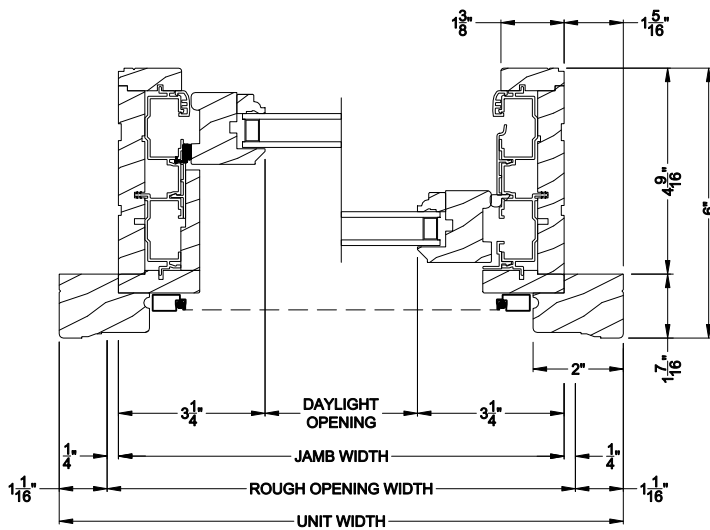

Weather Shield®

Premium Wood Series™

Single Hung Windows

CROSS SECTION DETAILS

PREMIUM WOOD SINGLE HUNG WINDOW (6120)
Vertical Section

PREMIUM WOOD SINGLE HUNG WINDOW
Horizontal Stack Section - Transom Stack over SH

Optional Historical Sash Lift

Optional Contemporary Sash Lift

PREMIUM WOOD SINGLE HUNG WINDOW (6120)
Horizontal Section

PREMIUM WOOD SINGLE HUNG WINDOW
Vertical Mull Section - SH / SH

Note: All dimensions are approximate. Weather Shield reserves the right to change specifications without notice.

Weather Shield®

Premium Wood Series™

Single Hung Windows

CROSS SECTION DETAILS

PREMIUM WOOD SINGLE HUNG WINDOW (6120)
Vertical Section - 6 9/16" Jamb

PREMIUM WOOD SINGLE HUNG WINDOW
Horizontal Stack Section - Transom Stack over SH

Optional Historical Sash Lift

Optional Contemporary Sash Lift

PREMIUM WOOD SINGLE HUNG WINDOW (6120)
Horizontal Section - 6 9/16" Jamb

PREMIUM WOOD SINGLE HUNG WINDOW
Vertical Mull Section - SH / SH

Note: All dimensions are approximate. Weather Shield reserves the right to change specifications without notice.