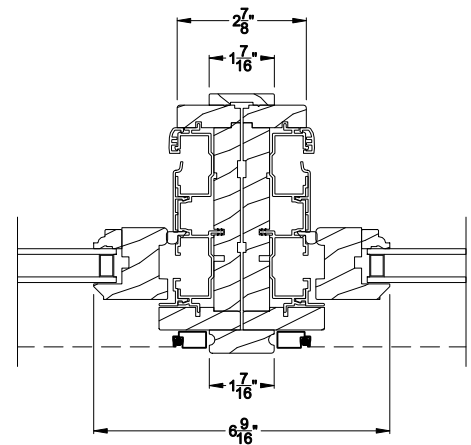

Optional Historical Sash Lift

Optional Contemporary Sash Lift

PREMIUM WOOD SINGLE HUNG WINDOW (6120)
Horizontal Section

PREMIUM WOOD SINGLE HUNG WINDOW
Vertical Mull Section - SH / SH

Note: All dimensions are approximate. Weather Shield reserves the right to change specifications without notice.

Weather Shield®

Premium Wood Series™

Single Hung Windows

CROSS SECTION DETAILS

PREMIUM WOOD SINGLE HUNG WINDOW (6120)
Vertical Section - 6 9/16" Jamb

PREMIUM WOOD SINGLE HUNG WINDOW
Horizontal Stack Section - Transom Stack over SH

Optional Historical Sash Lift

Optional Contemporary Sash Lift

PREMIUM WOOD SINGLE HUNG WINDOW (6120)
Horizontal Section - 6 9/16" Jamb

PREMIUM WOOD SINGLE HUNG WINDOW
Vertical Mull Section - SH / SH

Note: All dimensions are approximate. Weather Shield reserves the right to change specifications without notice.