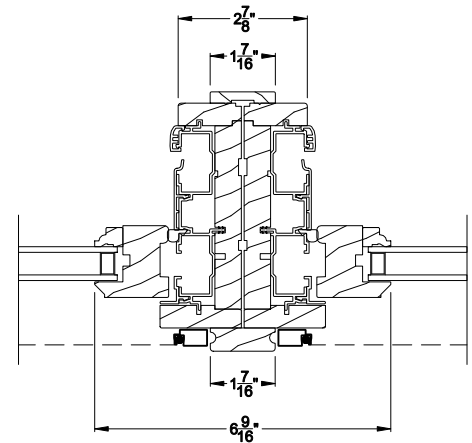

Weather Shield®

Premium Wood Series™

Single Hung Windows

CROSS SECTION DETAILS

PREMIUM WOOD SINGLE HUNG WINDOW (6120)
Vertical Section

PREMIUM WOOD SINGLE HUNG WINDOW
Horizontal Stack Section - Transom Stack over SH

Optional Historical Sash Lift

Optional Contemporary Sash Lift

PREMIUM WOOD SINGLE HUNG WINDOW (6120)
Horizontal Section

PREMIUM WOOD SINGLE HUNG WINDOW
Vertical Mull Section - SH / SH

Note: All dimensions are approximate. Weather Shield reserves the right to change specifications without notice.

Weather Shield®

Premium Wood Series™

Single Hung Windows

CROSS SECTION DETAILS

PREMIUM WOOD SINGLE HUNG WINDOW (6120)
Vertical Section - 6 9/16" Jamb

PREMIUM WOOD SINGLE HUNG WINDOW
Horizontal Stack Section - Transom Stack over SH

Optional Historical Sash Lift

Optional Contemporary Sash Lift

PREMIUM WOOD SINGLE HUNG WINDOW (6120)
Horizontal Section - 6 9/16" Jamb

PREMIUM WOOD SINGLE HUNG WINDOW
Vertical Mull Section - SH / SH

Note: All dimensions are approximate. Weather Shield reserves the right to change specifications without notice.