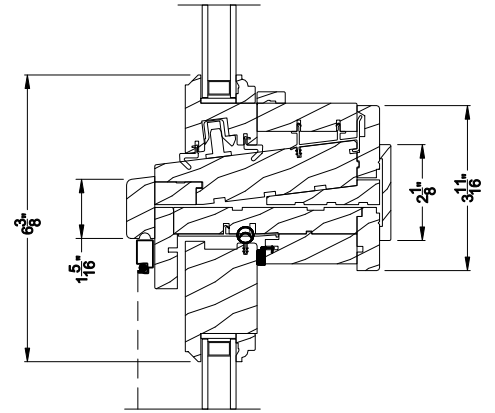

Weather Shield®

Premium Wood Series™

Single Hung Windows

CROSS SECTION DETAILS

PREMIUM WOOD SINGLE HUNG WINDOW (6120)
Vertical Section

PREMIUM WOOD SINGLE HUNG WINDOW
Horizontal Stack Section - Transom Stack over SH

Optional Historical Sash Lift

Optional Contemporary Sash Lift

PREMIUM WOOD SINGLE HUNG WINDOW (6120)
Horizontal Section

PREMIUM WOOD SINGLE HUNG WINDOW
Vertical Mull Section - SH / SH

Note: All dimensions are approximate. Weather Shield reserves the right to change specifications without notice.

Weather Shield®

Premium Wood Series™

Single Hung Windows

CROSS SECTION DETAILS

PREMIUM WOOD SINGLE HUNG WINDOW (6120)
Vertical Section - 6 9/16" Jamb

PREMIUM WOOD SINGLE HUNG WINDOW
Horizontal Stack Section - Transom Stack over SH

Optional Historical Sash Lift

Optional Contemporary Sash Lift

PREMIUM WOOD SINGLE HUNG WINDOW (6120)
Horizontal Section - 6 9/16" Jamb

PREMIUM WOOD SINGLE HUNG WINDOW
Vertical Mull Section - SH / SH

Note: All dimensions are approximate. Weather Shield reserves the right to change specifications without notice.