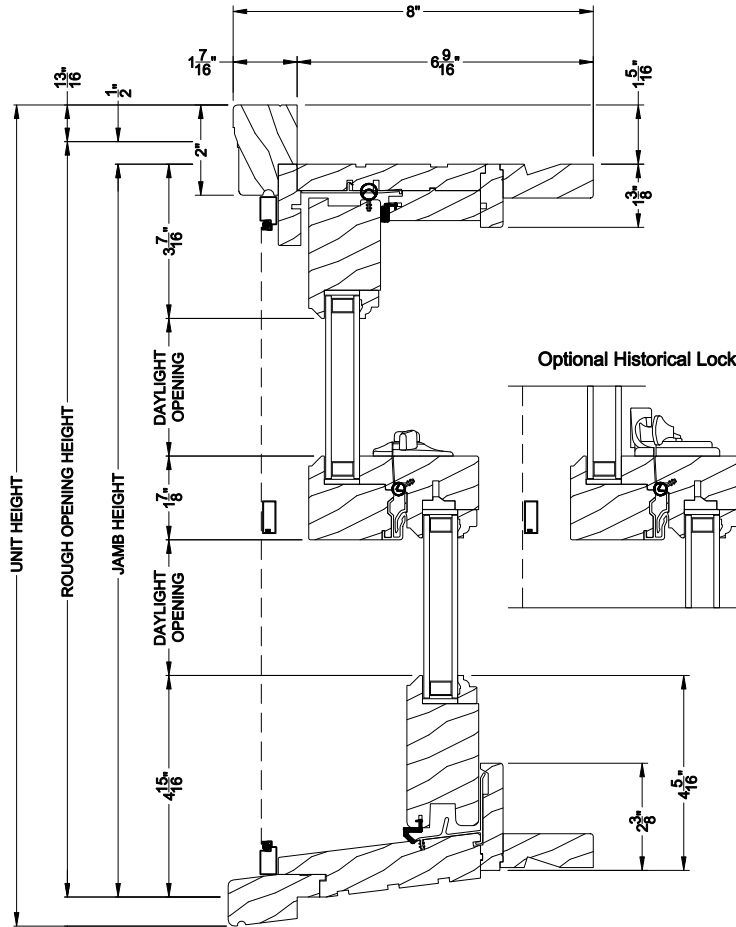

Optional Historical Sash Lift

Optional Contemporary Sash Lift

PREMIUM WOOD SINGLE HUNG WINDOW (6120)
Horizontal Section

PREMIUM WOOD SINGLE HUNG WINDOW
Vertical Mull Section - SH / SH

Note: All dimensions are approximate. Weather Shield reserves the right to change specifications without notice.

Weather Shield®

Premium Wood Series™

Single Hung Windows

CROSS SECTION DETAILS

PREMIUM WOOD SINGLE HUNG WINDOW (6120)
Vertical Section - 6 9/16" Jamb

PREMIUM WOOD SINGLE HUNG WINDOW
Horizontal Stack Section - Transom Stack over SH

Optional Historical Sash Lift

Optional Contemporary Sash Lift

PREMIUM WOOD SINGLE HUNG WINDOW (6120)
Horizontal Section - 6 9/16" Jamb

PREMIUM WOOD SINGLE HUNG WINDOW
Vertical Mull Section - SH / SH

Note: All dimensions are approximate. Weather Shield reserves the right to change specifications without notice.