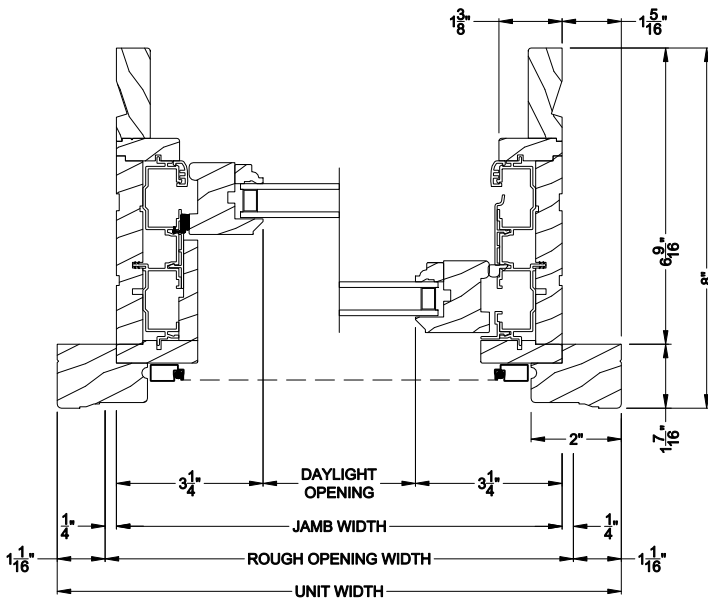

Optional Historical Sash Lift

Optional Contemporary Sash Lift

PREMIUM WOOD SINGLE HUNG WINDOW (6120)
Horizontal Section

PREMIUM WOOD SINGLE HUNG WINDOW
Vertical Mull Section - SH / SH

Note: All dimensions are approximate. Weather Shield reserves the right to change specifications without notice.

Weather Shield®

Premium Wood Series™

Single Hung Windows

CROSS SECTION DETAILS

PREMIUM WOOD SINGLE HUNG WINDOW (6120)
Vertical Section - 6 9/16" Jamb

PREMIUM WOOD SINGLE HUNG WINDOW
Horizontal Stack Section - Transom Stack over SH

Optional Historical Sash Lift

Optional Contemporary Sash Lift

PREMIUM WOOD SINGLE HUNG WINDOW (6120)
Horizontal Section - 6 9/16" Jamb

PREMIUM WOOD SINGLE HUNG WINDOW
Vertical Mull Section - SH / SH

Note: All dimensions are approximate. Weather Shield reserves the right to change specifications without notice.