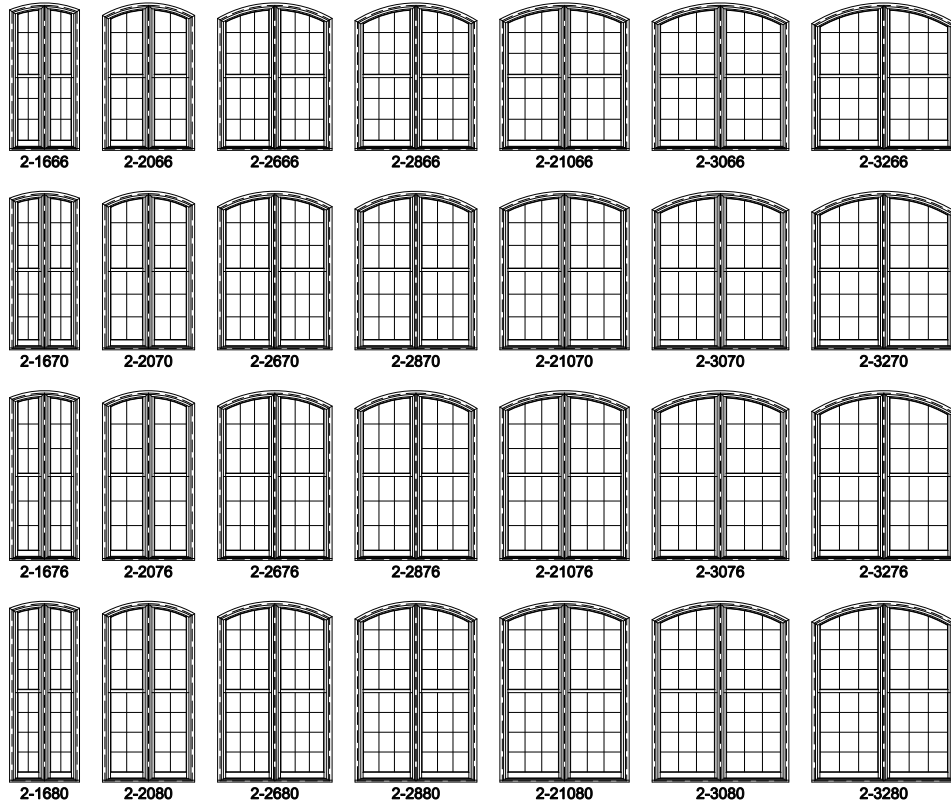

Eyebrow Double-Hung Windows (6120/6123) - 2 Wide

Unit Dimension	3'-1 11/16"	4'-1 11/16"	5'-1 11/16"	5'-5 11/16"	5'-9 11/16"	6'-1 11/16"	6'-5 11/16"
Jamb Dimension	2'-11 1/16"	3'-11 1/16"	4'-11 1/16"	5'-3 1/16"	5'-7 1/16"	5'-11 1/16"	6'-3 1/16"
Rough Opening	2'-11 9/16"	3'-11 9/16"	4'-11 9/16"	5'-3 9/16"	5'-7 9/16"	5'-11 9/16"	6'-3 9/16"
Metric R.O. (mm)	903	1208	1513	1614	1716	1818	1919
Glass Size	12"	18"	24"	28"	28"	30"	32"
Jamb Radius	48"	48"	60"	60"	72"	72"	72"
Jamb Leg Drop	3 5/16"	6 5/32"	7 3/4"	8 31/32"	8 9/32"	9 3/8"	10 9/16"

	Top	Bottom
6'-7 7/16"	1981	34 11/16"
6'-5 1/2"		
6'-5"		
7'-1 7/16"	2134	37 11/16"
6'-5 1/2"		
7'-0"		
7'-7 7/16"	2286	40 11/16"
7'-5 1/2"		
7'-8"		
8'-1 7/16"	2438	43 11/16"
7'-11 1/2"		
8'-0"		

For jamb leg heights
subtract leg drop from height