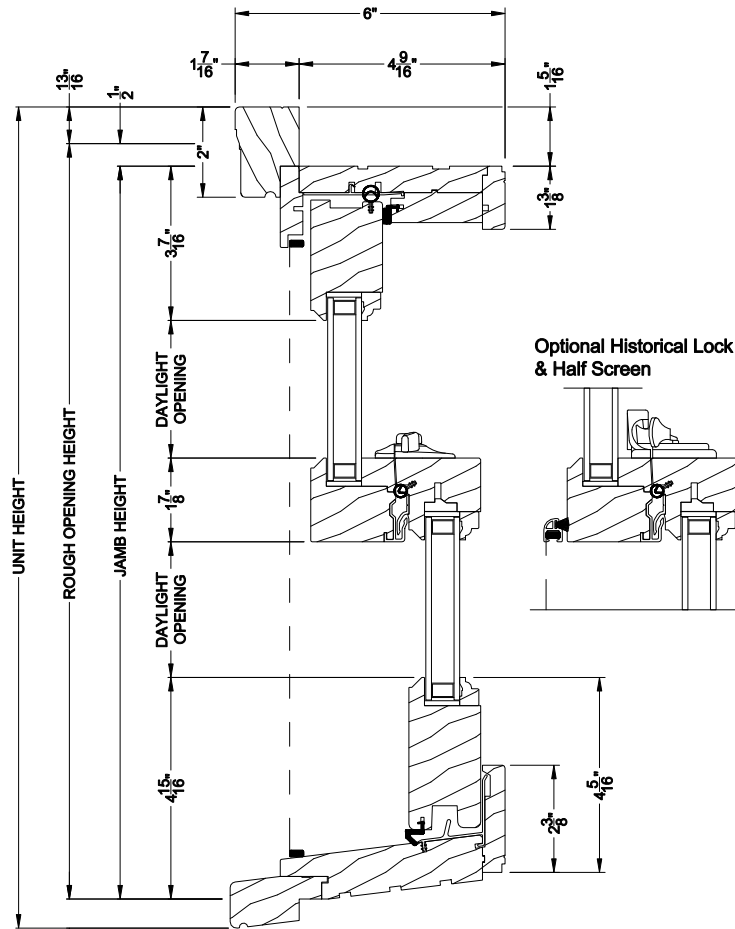

Weather Shield®

Premium Wood Series™

Double Hung Windows

CROSS SECTION DETAILS

PREMIUM WOOD DOUBLE HUNG WINDOW (6120)
Vertical Section - Low Profile Screen

PREMIUM WOOD DOUBLE HUNG WINDOW
Horizontal Stack Section - Transom Stack over DH

Optional Historical Sash Lift

Optional Contemporary Sash Lift

WEATHER SHIELD DOUBLE HUNG WINDOW (6120)
Horizontal Section - Low Profile Screen

WEATHER SHIELD DOUBLE HUNG WINDOW
Vertical Mull Section - DH / DH

Note: All dimensions are approximate. Weather Shield reserves the right to change specifications without notice.