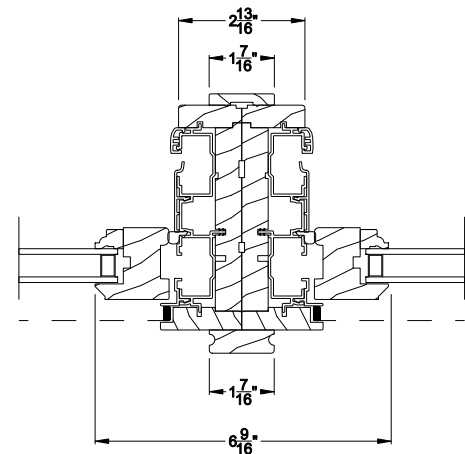

Weather Shield®

Premium Wood Series™

Double Hung Windows

CROSS SECTION DETAILS

PREMIUM WOOD DOUBLE HUNG WINDOW (6120)
Vertical Section - Low Profile Screen

PREMIUM WOOD DOUBLE HUNG WINDOW
Horizontal Stack Section - Transom Stack over DH

Optional Historical Sash Lift

Optional Contemporary Sash Lift

WEATHER SHIELD DOUBLE HUNG WINDOW (6120)
Horizontal Section - Low Profile Screen

WEATHER SHIELD DOUBLE HUNG WINDOW
Vertical Mull Section - DH / DH

Note: All dimensions are approximate. Weather Shield reserves the right to change specifications without notice.