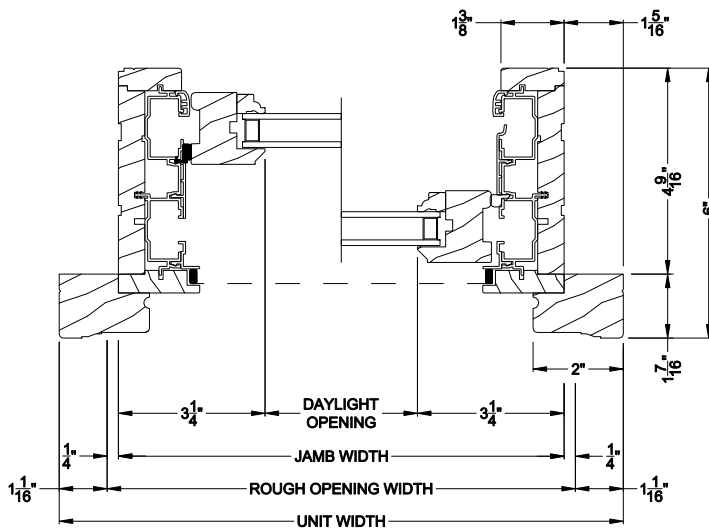

Weather Shield®

Premium Wood Series™

Double Hung Windows

CROSS SECTION DETAILS

PREMIUM WOOD DOUBLE HUNG WINDOW (6120)
Vertical Section - Low Profile Screen

PREMIUM WOOD DOUBLE HUNG WINDOW
Horizontal Stack Section - Transom Stack over DH

Optional Historical Sash Lift

Optional Contemporary Sash Lift

WEATHER SHIELD DOUBLE HUNG WINDOW (6120)
Horizontal Section - Low Profile Screen

WEATHER SHIELD DOUBLE HUNG WINDOW
Vertical Mull Section - DH / DH

Note: All dimensions are approximate. Weather Shield reserves the right to change specifications without notice.