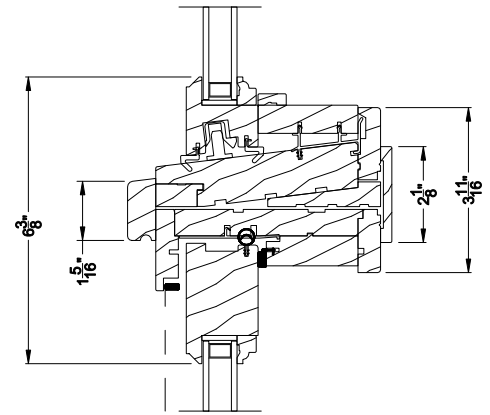

Weather Shield®

Premium Wood Series™

Double Hung Windows

CROSS SECTION DETAILS

PREMIUM WOOD DOUBLE HUNG WINDOW (6120)
Vertical Section - Low Profile Screen

PREMIUM WOOD DOUBLE HUNG WINDOW
Horizontal Stack Section - Transom Stack over DH

Optional Historical Sash Lift

Optional Contemporary Sash Lift

WEATHER SHIELD DOUBLE HUNG WINDOW (6120)
Horizontal Section - Low Profile Screen

WEATHER SHIELD DOUBLE HUNG WINDOW
Vertical Mull Section - DH / DH

Note: All dimensions are approximate. Weather Shield reserves the right to change specifications without notice.