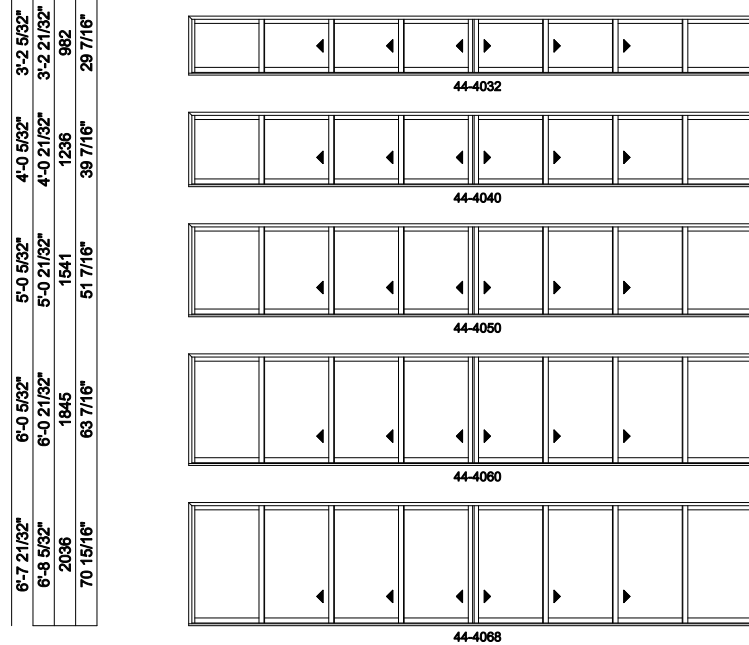

### Multi-Slide Windows - 2-1/4" Panel (8726) 4L4R Panel

Jamb Dimension	14'-8 9/32"	22'-8 9/32"
Rough Opening	14'-9 9/32"	22'-9 9/32"
Soft Metric R.O. (mm)	4503	6941
Glass Size	18 1/2"	30 1/2"

Note: for motorized doors add 20" to rough opening

### Multi-Slide Windows - 2-1/4" Panel (8726) 4L4R Panel

Jamb Dimension	30'-8 9/32"
Rough Opening	30'-9 9/32"
Soft Metric R.O. (mm)	9380
Glass Size	42 1/2"

Note: for motorized doors add 20" to rough opening

### Multi-Slide Windows - 2-1/4" Panel (8726) 4L4R Panel Pocket

Exposed Jamb Width	30'-8 13/32"
Exposed RO Width	30'-8 25/32"
Pocket Width	4'-3"
Jamb Dimension	39'-1 25/32"
Rough Opening	39'-2 25/32"
Soft Metric R.O. (mm)	11958
Glass Size	42 1/2"

### Multi-Slide Windows - 2-1/4" Panel (8726) 4L4R Panel Pocket

Exposed Jamb Width	38'-8 13/32"
Exposed RO Width	38'-8 25/32"
Pocket Width	5'-3"
Jamb Dimension	49'-1 25/32"
Rough Opening	49'-2 25/32"
Soft Metric R.O. (mm)	15006
Glass Size	54 1/2"