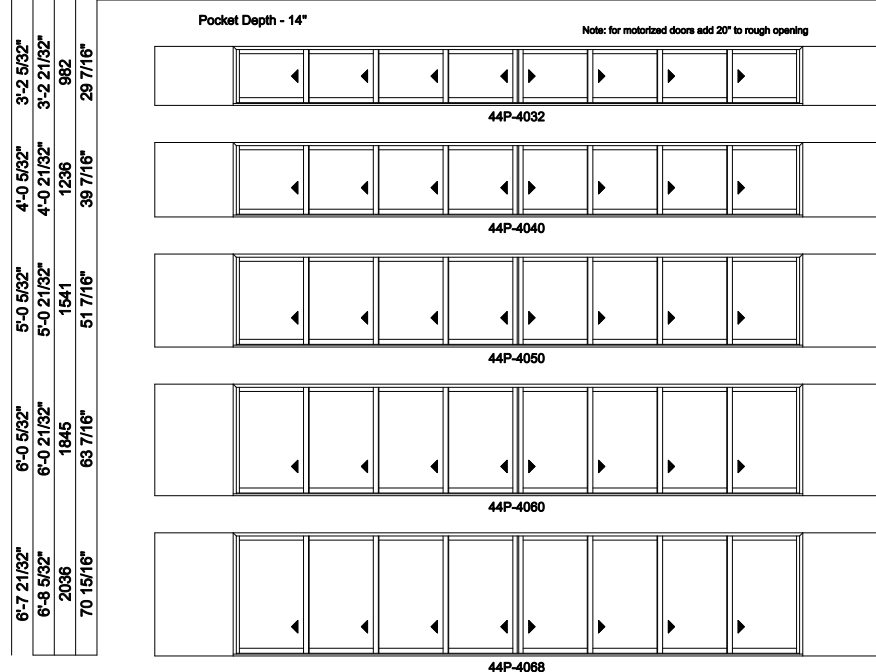

Multi-Slide Windows - 2-1/4" Panel (8726) 4L4R Panel Pocket

Exposed Jamb Width	30'-8 13/32"
Exposed RO Width	30'-8 25/32"
Pocket Width	4'-3"
Jamb Dimension	39'-1 25/32"
Rough Opening	39'-2 25/32"
Soft Metric R.O. (mm)	11958
Glass Size	42 1/2"