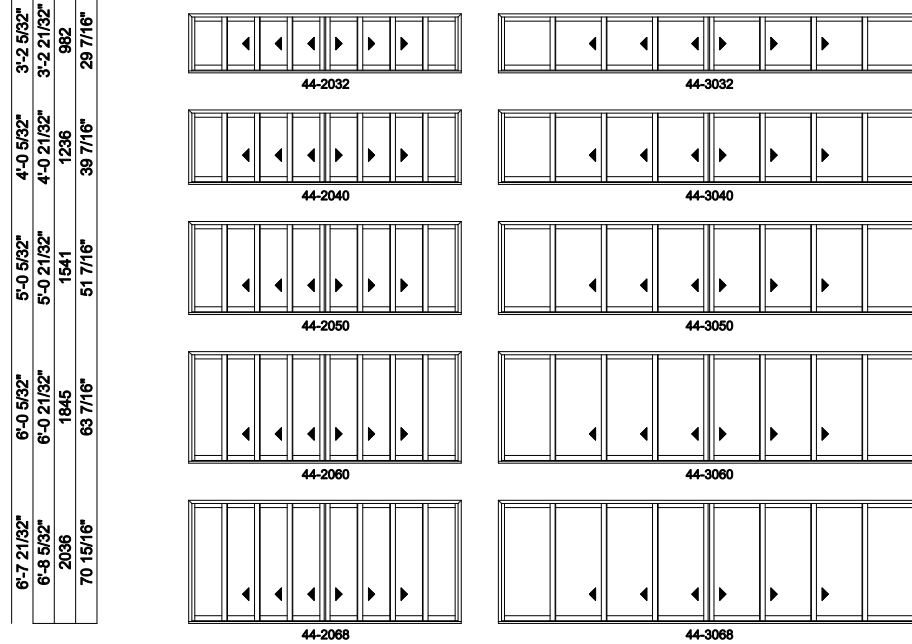

### Multi-Slide Windows - 2-1/4" Panel (8726) 4L4R Panel

Jamb Dimension	14'-8 9/32"	22'-8 9/32"
Rough Opening	14'-9 9/32"	22'-9 9/32"
Soft Metric R.O. (mm)	4503	6941
Glass Size	18 1/2"	30 1/2"

Note: for motorized doors add 20" to rough opening

### Multi-Slide Windows - 2-1/4" Panel (8726) 4L4R Panel

Jamb Dimension	30'-8 9/32"
Rough Opening	30'-9 9/32"
Soft Metric R.O. (mm)	9380
Glass Size	42 1/2"

Note: for motorized doors add 20" to rough opening

### Multi-Slide Windows - 2-1/4" Panel (8726) 4L4R Panel

Jamb Dimension	38'-8 9/32"	
Rough Opening	38'-9 9/32"	
Soft Metric R.O. (mm)	11818	
Glass Size	54 1/2"	

Note: for motorized doors add 20" to rough opening

### Multi-Slide Windows - 2-1/4" Panel (8726) 4L4R Panel Pocket

Exposed Jamb Width	38'-8 13/32"
Exposed RO Width	38'-8 25/32"
Pocket Width	5'-3"
Jamb Dimension	49'-1 25/32"
Rough Opening	49'-2 25/32"
Soft Metric R.O. (mm)	15006
Glass Size	54 1/2"