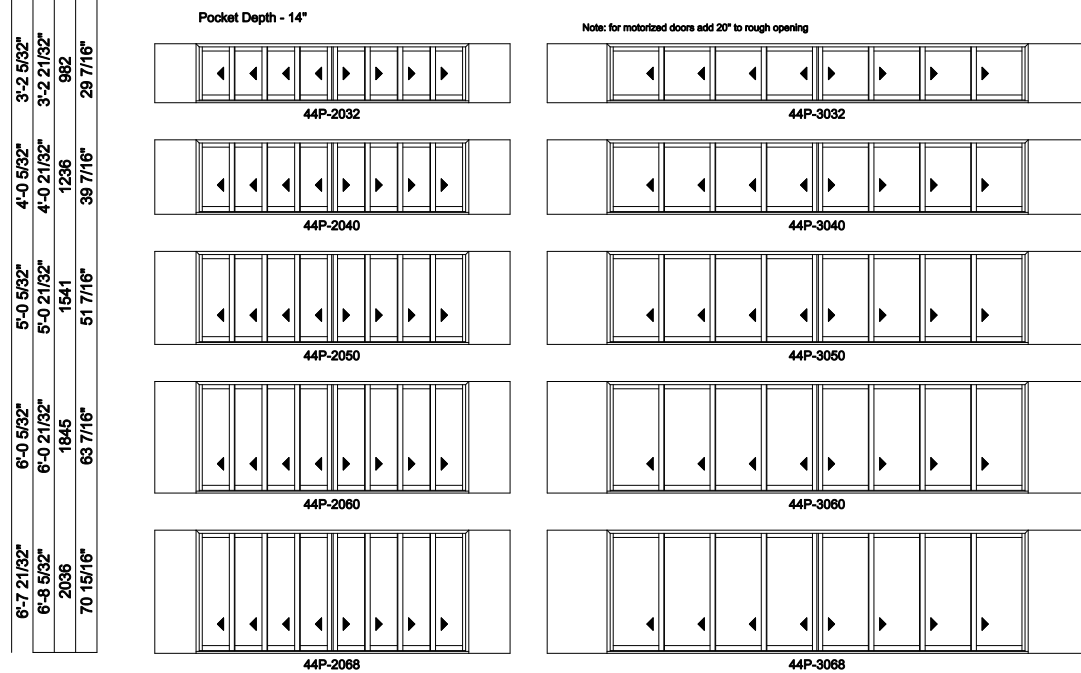

### Multi-Slide Windows - 2-1/4" Panel (8726) 4L4R Panel

Jamb Dimension	46'-8 9/32"	
Rough Opening	46'-9 9/32"	
Soft Metric R.O. (mm)	14257	
Glass Size	66 1/2"	

Note: for motorized doors add 20" to rough opening

### Multi-Slide Windows - 2-1/4" Panel (8726) 4L4R Panel Pocket

Exposed Jamb Width	14'-8 13/32"	22'-8 13/32"
Exposed RO Width	14'-8 25/32"	22'-8 25/32"
Pocket Width	2'-3"	3'-3"
Jamb Dimension	19'-1 25/32"	29'-1 25/32"
Rough Opening	19'-2 25/32"	29'-2 25/32"
Soft Metric R.O. (mm)	5862	8910
Glass Size	18 1/2"	30 1/2"