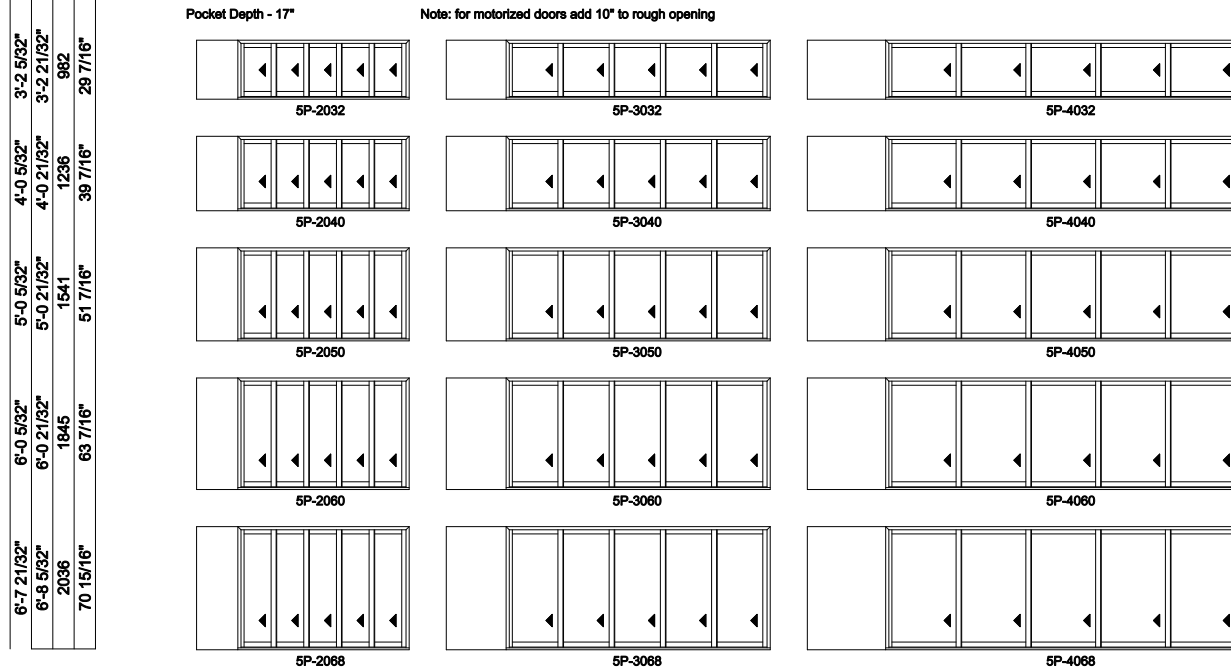

### Multi-Slide Windows - 2-1/4" Panel (8726) 5 Panel

Jamb Dimension	24'-2 3/4"	29'-2 3/4"
Rough Opening	24'-3 3/4"	29'-3 3/4"
Soft Metric R.O. (mm)	7410	8934
Glass Size	54 1/2"	66 1/2"

Note: for motorized doors add 10" to rough opening

3'-2 5/32"	3'-2 21/32"	982	29 7/16"		
4'-0 5/32"	4'-0 21/32"	1236	39 7/16"		
5'-0 5/32"	5'-0 21/32"	1541	51 7/16"		
6'-0 5/32"	6'-0 21/32"	1845	63 7/16"		
6'-7 21/32"	6'-8 5/32"	2036	70 15/16"		

5L shown; 5R available

### Multi-Slide Windows - 2-1/4" Panel (8726) 5 Panel Pocket

Exposed Jamb Width	9'-2 13/16"	14'-2 13/16"	19'-2 13/16"
Exposed RO Width	9'-3 1/2"	14'-3 1/2"	19'-3 1/2"
Pocket Width	2'-3"	3'-3"	4'-3"
Jamb Dimension	11'-5 1/2"	17'-5 1/2"	23'-5 1/2"
Rough Opening	11'-6 1/2"	17'-6 1/2"	23'-6 1/2"
Soft Metric R.O. (mm)	3518	5347	7176
Glass Size	18 1/2"	30 1/2"	42 1/2"