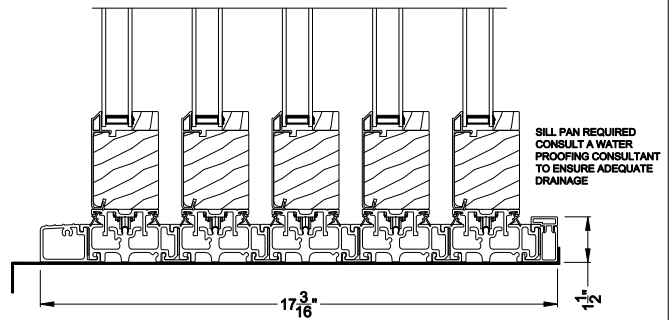

Weather Shield™

Contemporary Collection

2-1/4" Multi-Slide Windows

CROSS SECTION DETAILS

CONTEMPORARY 2-1/4" MULTI-SLIDE WINDOW (8726)
Vertical Section - Standard Sill - 5 or Bi-parting 10 Panel Window

CONTEMPORARY 2-1/4" MULTI-SLIDE WINDOW (8726)
Vertical Section - with Sill Riser - 5 or Bi-parting 10 Panel Window

CONTEMPORARY 2-1/4" MULTI-SLIDE WINDOW (8726)
Vertical Section - with sill pan

CONTEMPORARY 2-1/4" MULTI-SLIDE WINDOW (8726)
Vertical Section - with T-track sill - 5 or Bi-parting 10 Panel Window

CONTEMPORARY 2-1/4" MULTI-SLIDE WINDOW (8726)
Vertical Section - with sill pan

Note: All dimensions are approximate. Weather Shield reserves the right to change specifications without notice.

Weather Shield™

Contemporary Collection

2-1/4" Multi-Slide Windows

CROSS SECTION DETAILS

CONTEMPORARY 2-1/4" MULTI-SLIDE WINDOW (8726)
 Horizontal Section - 5 Panel Window

Note: All dimensions are approximate. Weather Shield reserves the right to change specifications without notice.

Weather Shield™

Contemporary Collection

2-1/4" Multi-Slide Windows

CROSS SECTION DETAILS

CONTEMPORARY 2-1/4" MULTI-SLIDE WINDOW (8726)