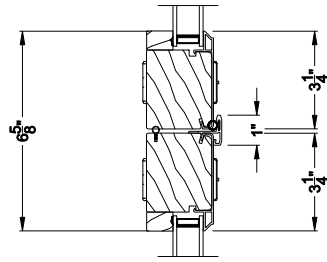

Note: All dimensions are approximate. Weather Shield reserves the right to change specifications without notice.

Weather Shield™

Contemporary Collection

2-1/4" Multi-Slide Windows

CROSS SECTION DETAILS

CONTEMPORARY 2-1/4" MULTI-SLIDE WINDOW (8726)
 Horizontal Section - 5 Panel Window

Note: All dimensions are approximate. Weather Shield reserves the right to change specifications without notice.

Weather Shield™

Contemporary Collection

2-1/4" Multi-Slide Windows

CROSS SECTION DETAILS

CONTEMPORARY 2-1/4" MULTI-SLIDE WINDOW (8726)

Horizontal Section - Bi-parting stiles

CONTEMPORARY 2-1/4" MULTI-SLIDE WINDOW (8726)

Horizontal Pocket Section - 5 or Bi-parting 10 Panel Window

Note: All dimensions are approximate. Weather Shield reserves the right to change specifications without notice.