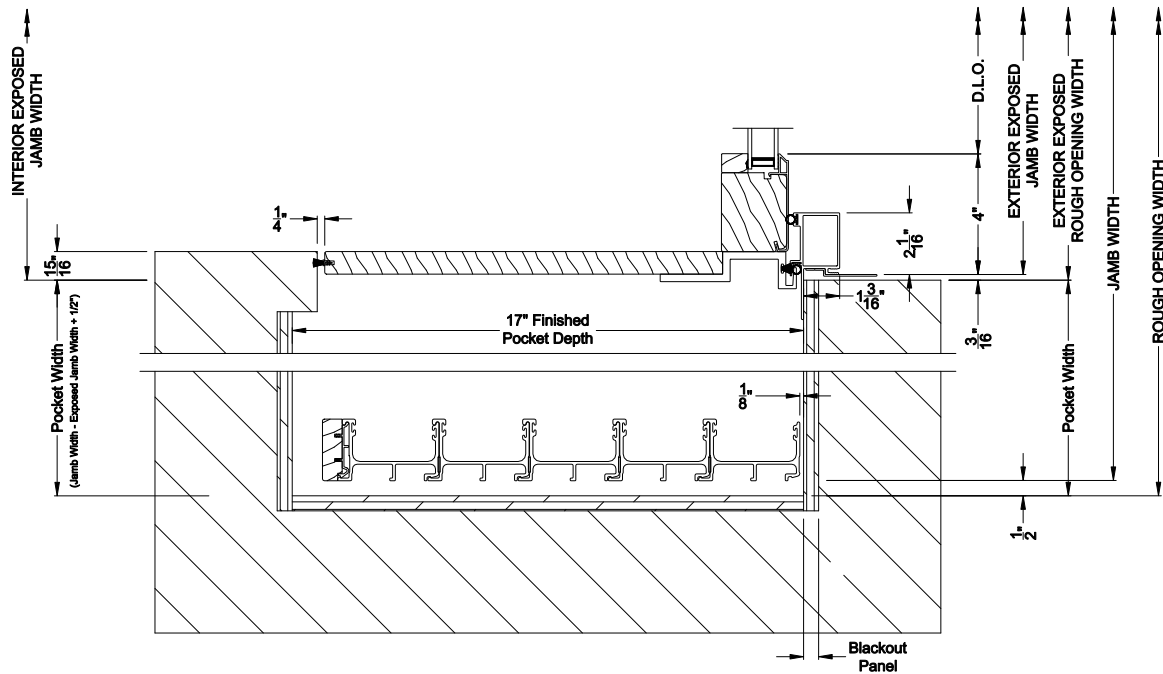

Note: All dimensions are approximate. Weather Shield reserves the right to change specifications without notice.

Weather Shield™

Contemporary Collection

2-1/4" Multi-Slide Windows

CROSS SECTION DETAILS

CONTEMPORARY 2-1/4" MULTI-SLIDE WINDOW (8726)
 Horizontal Section - 5 Panel Window

Note: All dimensions are approximate. Weather Shield reserves the right to change specifications without notice.

Weather Shield™

Contemporary Collection

2-1/4" Multi-Slide Windows

CROSS SECTION DETAILS

CONTEMPORARY 2-1/4" MULTI-SLIDE WINDOW (8726)

Horizontal Section - Bi-parting stiles

CONTEMPORARY 2-1/4" MULTI-SLIDE WINDOW (8726)

Horizontal Pocket Section - 5 or Bi-parting 10 Panel Window

Note: All dimensions are approximate. Weather Shield reserves the right to change specifications without notice.

Weather Shield™

Contemporary Collection

2-1/4" Multi-Slide Windows

CROSS SECTION DETAILS

CONTEMPORARY 2-1/4" MULTI-SLIDE WINDOW (8726)
Horizontal Motorized Pocket Section - 5 or Bi-parting 10 Panel Window