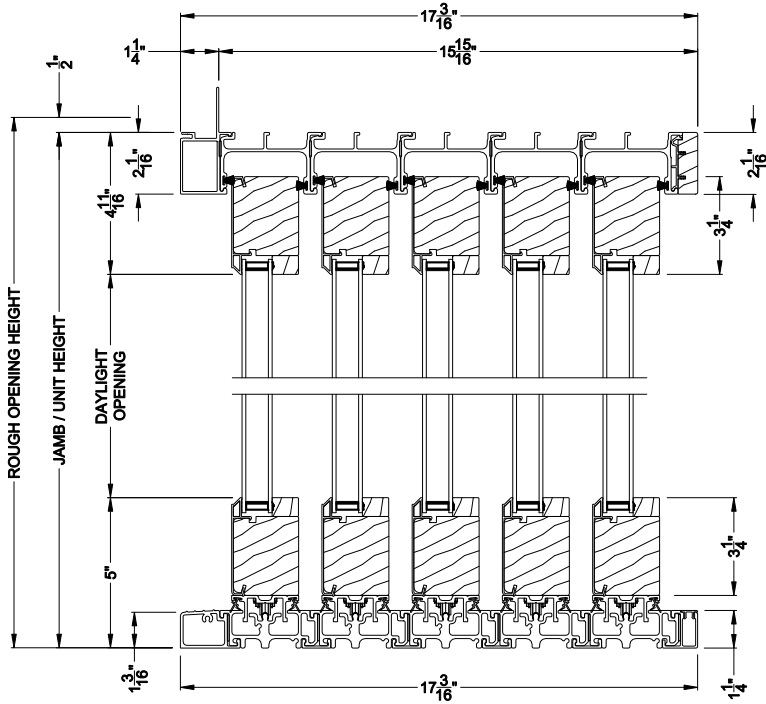

Weather Shield™

Contemporary Collection

2-1/4" Multi-Slide Windows

CROSS SECTION DETAILS

CONTEMPORARY 2-1/4" MULTI-SLIDE WINDOW (8726)
Vertical Section - Standard Sill - 5 or Bi-parting 10 Panel Window

CONTEMPORARY 2-1/4" MULTI-SLIDE WINDOW (8726)
Vertical Section - with Sill Riser - 5 or Bi-parting 10 Panel Window

CONTEMPORARY 2-1/4" MULTI-SLIDE WINDOW (8726)
Vertical Section - with sill pan

CONTEMPORARY 2-1/4" MULTI-SLIDE WINDOW (8726)
Vertical Section - with T-track sill - 5 or Bi-parting 10 Panel Window

CONTEMPORARY 2-1/4" MULTI-SLIDE WINDOW (8726)
Vertical Section - with sill pan

Note: All dimensions are approximate. Weather Shield reserves the right to change specifications without notice.

Weather Shield™

Contemporary Collection

2-1/4" Multi-Slide Windows

CROSS SECTION DETAILS

CONTEMPORARY 2-1/4" MULTI-SLIDE WINDOW (8726)
 Horizontal Section - 5 Panel Window

Note: All dimensions are approximate. Weather Shield reserves the right to change specifications without notice.

Weather Shield™

Contemporary Collection

2-1/4" Multi-Slide Windows

CROSS SECTION DETAILS

CONTEMPORARY 2-1/4" MULTI-SLIDE WINDOW (8726)