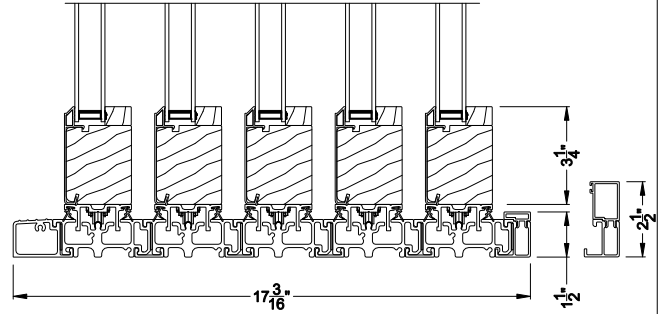

Weather Shield™

Contemporary Collection

2-1/4" Multi-Slide Windows

CROSS SECTION DETAILS

CONTEMPORARY 2-1/4" MULTI-SLIDE WINDOW (8726)
Vertical Section - Standard Sill - 5 or Bi-parting 10 Panel Window

CONTEMPORARY 2-1/4" MULTI-SLIDE WINDOW (8726)
Vertical Section - with Sill Riser - 5 or Bi-parting 10 Panel Window

CONTEMPORARY 2-1/4" MULTI-SLIDE WINDOW (8726)
Vertical Section - with sill pan

CONTEMPORARY 2-1/4" MULTI-SLIDE WINDOW (8726)
Vertical Section - with T-track sill - 5 or Bi-parting 10 Panel Window

CONTEMPORARY 2-1/4" MULTI-SLIDE WINDOW (8726)
Vertical Section - with sill pan

Note: All dimensions are approximate. Weather Shield reserves the right to change specifications without notice.

Weather Shield™

Contemporary Collection

2-1/4" Multi-Slide Windows

CROSS SECTION DETAILS

CONTEMPORARY 2-1/4" MULTI-SLIDE WINDOW (8726)
 Horizontal Section - 5 Panel Window

Note: All dimensions are approximate. Weather Shield reserves the right to change specifications without notice.

Weather Shield™

Contemporary Collection

2-1/4" Multi-Slide Windows

CROSS SECTION DETAILS

CONTEMPORARY 2-1/4" MULTI-SLIDE WINDOW (8726)