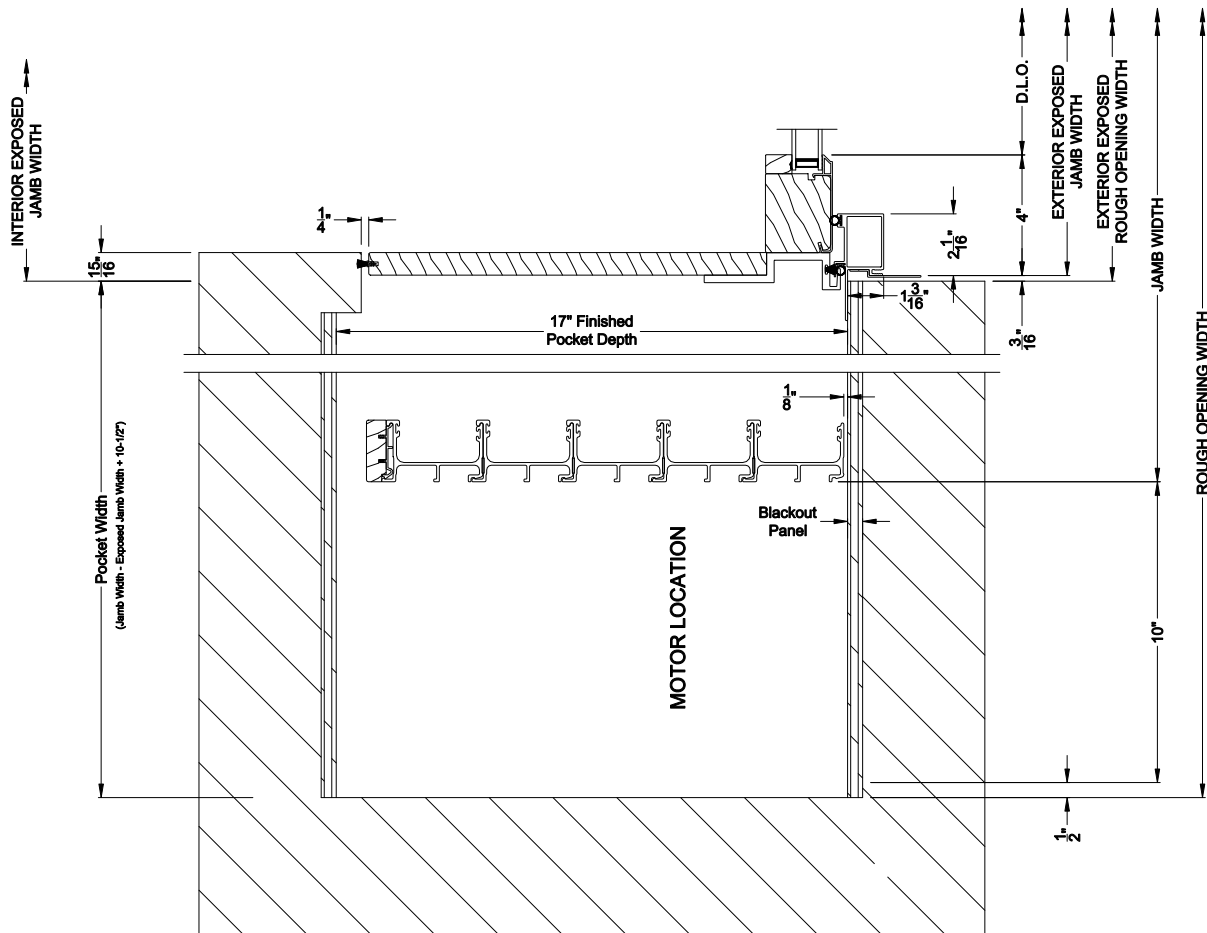

Note: All dimensions are approximate. Weather Shield reserves the right to change specifications without notice.

Weather Shield™

Contemporary Collection

2-1/4" Multi-Slide Windows

CROSS SECTION DETAILS

CONTEMPORARY 2-1/4" MULTI-SLIDE WINDOW (8726)

Horizontal Section - Bi-parting stiles

CONTEMPORARY 2-1/4" MULTI-SLIDE WINDOW (8726)

Horizontal Pocket Section - 5 or Bi-parting 10 Panel Window

Note: All dimensions are approximate. Weather Shield reserves the right to change specifications without notice.

Weather Shield™

Contemporary Collection

2-1/4" Multi-Slide Windows

CROSS SECTION DETAILS

CONTEMPORARY 2-1/4" MULTI-SLIDE WINDOW (8726)
Horizontal Motorized Pocket Section - 5 or Bi-parting 10 Panel Window

Note: All dimensions are approximate. Weather Shield reserves the right to change specifications without notice.