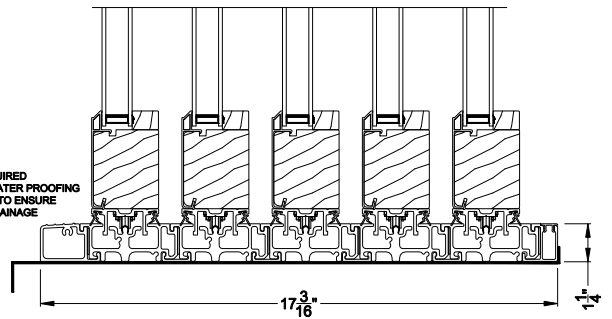

Weather Shield™

Contemporary Collection

2-1/4" Multi-Slide Windows

CROSS SECTION DETAILS

CONTEMPORARY 2-1/4" MULTI-SLIDE WINDOW (8726)
Vertical Section - Standard Sill - 5 or Bi-parting 10 Panel Window

CONTEMPORARY 2-1/4" MULTI-SLIDE WINDOW (8726)
Vertical Section - with Sill Riser - 5 or Bi-parting 10 Panel Window

CONTEMPORARY 2-1/4" MULTI-SLIDE WINDOW (8726)
Vertical Section - with sill pan

CONTEMPORARY 2-1/4" MULTI-SLIDE WINDOW (8726)
Vertical Section - with T-track sill - 5 or Bi-parting 10 Panel Window

CONTEMPORARY 2-1/4" MULTI-SLIDE WINDOW (8726)
Vertical Section - with sill pan

Note: All dimensions are approximate. Weather Shield reserves the right to change specifications without notice.

Weather Shield™

Contemporary Collection

2-1/4" Multi-Slide Windows

CROSS SECTION DETAILS

CONTEMPORARY 2-1/4" MULTI-SLIDE WINDOW (8726)
 Horizontal Section - 5 Panel Window

Note: All dimensions are approximate. Weather Shield reserves the right to change specifications without notice.

Weather Shield™

Contemporary Collection

2-1/4" Multi-Slide Windows

CROSS SECTION DETAILS

CONTEMPORARY 2-1/4" MULTI-SLIDE WINDOW (8726)