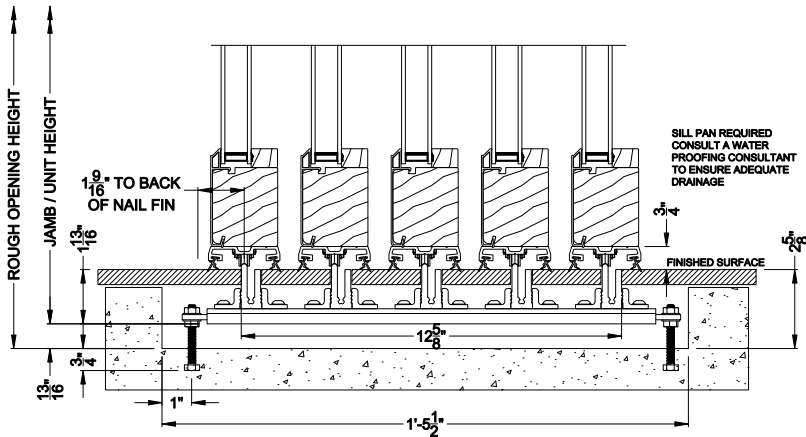

CONTEMPORARY 2-1/4" MULTI-SLIDE WINDOW (8726)
Vertical Section - with sill pan

CONTEMPORARY 2-1/4" MULTI-SLIDE WINDOW (8726)
Vertical Section - with T-track sill - 5 or Bi-parting 10 Panel Window