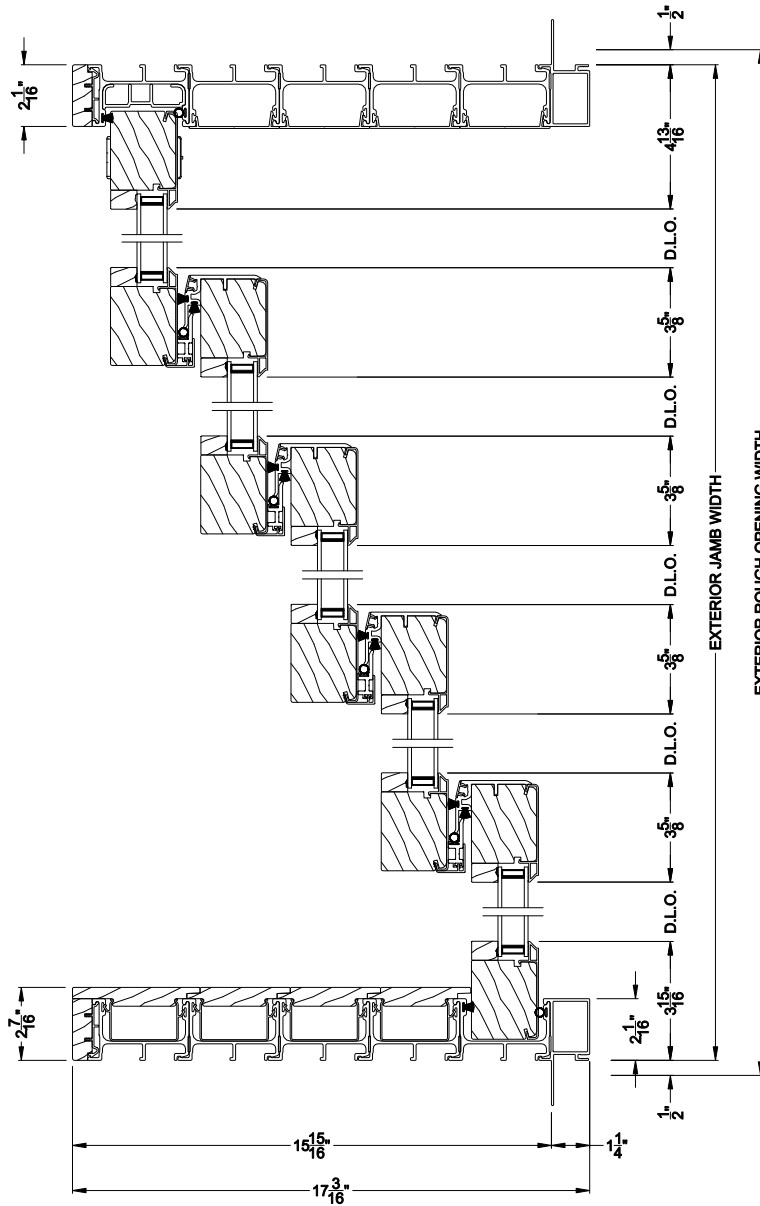

Weather Shield™

Contemporary Collection

2-1/4" Multi-Slide Windows

CROSS SECTION DETAILS

CONTEMPORARY 2-1/4" MULTI-SLIDE WINDOW (8726)
Vertical Section - Standard Sill - 5 or Bi-parting 10 Panel Window

CONTEMPORARY 2-1/4" MULTI-SLIDE WINDOW (8726)
Vertical Section - with Sill Riser - 5 or Bi-parting 10 Panel Window

CONTEMPORARY 2-1/4" MULTI-SLIDE WINDOW (8726)
Vertical Section - with sill pan

CONTEMPORARY 2-1/4" MULTI-SLIDE WINDOW (8726)
Vertical Section - with T-track sill - 5 or Bi-parting 10 Panel Window

CONTEMPORARY 2-1/4" MULTI-SLIDE WINDOW (8726)
Vertical Section - with sill pan

Note: All dimensions are approximate. Weather Shield reserves the right to change specifications without notice.

Weather Shield™

Contemporary Collection

2-1/4" Multi-Slide Windows

CROSS SECTION DETAILS

CONTEMPORARY 2-1/4" MULTI-SLIDE WINDOW (8726)
 Horizontal Section - 5 Panel Window

Note: All dimensions are approximate. Weather Shield reserves the right to change specifications without notice.

Weather Shield™

Contemporary Collection

2-1/4" Multi-Slide Windows

CROSS SECTION DETAILS

CONTEMPORARY 2-1/4" MULTI-SLIDE WINDOW (8726)