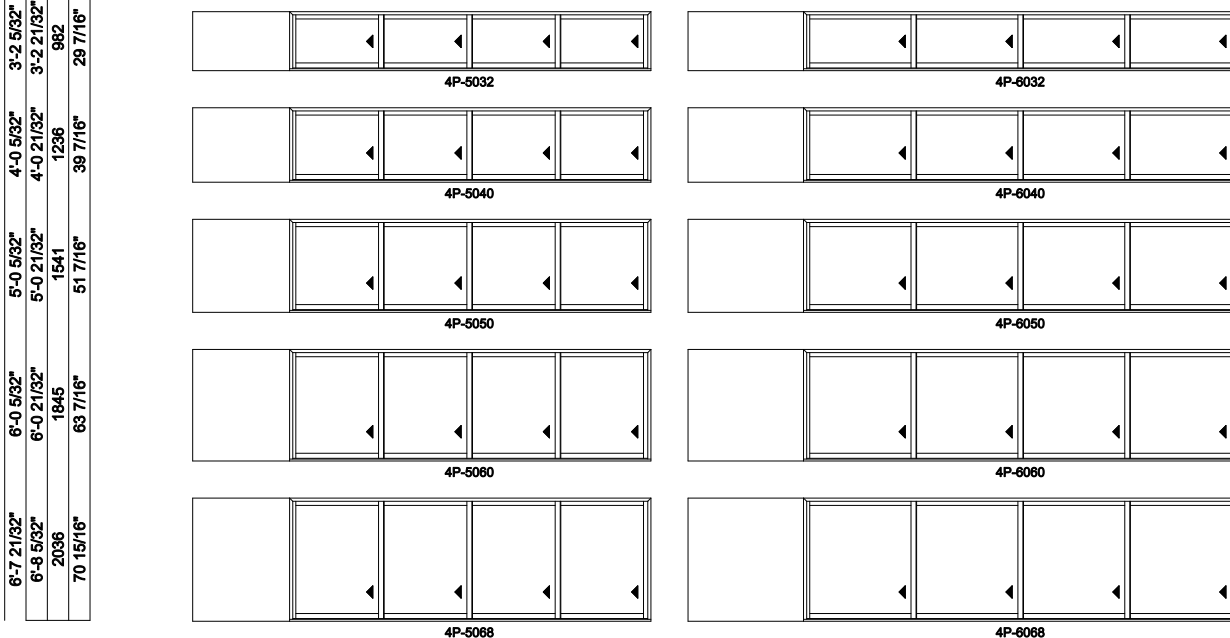

Multi-Slide Windows - 2-1/4" Panel (8726) 4 Panel Pocket

Exposed Jamb Dimension	19'-5 11/16"	23'-5 11/16"
Jamb Dimension	24'-8 3/8"	29'-8 3/8"
Rough Opening	24'-9 3/8"	29'-9 3/8"
Soft Metric R.O. (mm)	7553	9077
Glass Size	54 1/2"	66 1/2"

Note: for motorized doors add 10" to rough opening