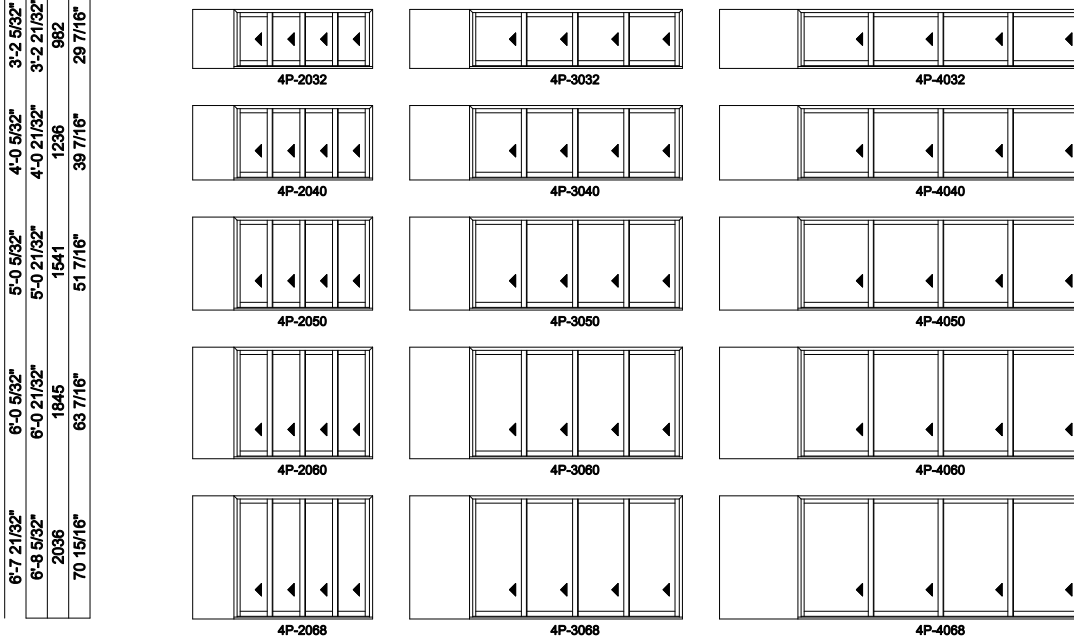

Multi-Slide Windows - 2-1/4" Panel (8726) 4 Panel Pocket

Exposed Jamb Dimension	7'-5 11/16"	11'-5 11/16"	15'-5 11/16"
Jamb Dimension	9'-8 3/8"	14'-8 3/8"	19'-8 3/8"
Rough Opening	9'-9 3/8"	14'-9 3/8"	19'-9 3/8"
Soft Metric R.O. (mm)	2981	4505	6029
Glass Size	18 1/2"	30 1/2"	42 1/2"

Note: for motorized doors add 10" to rough opening