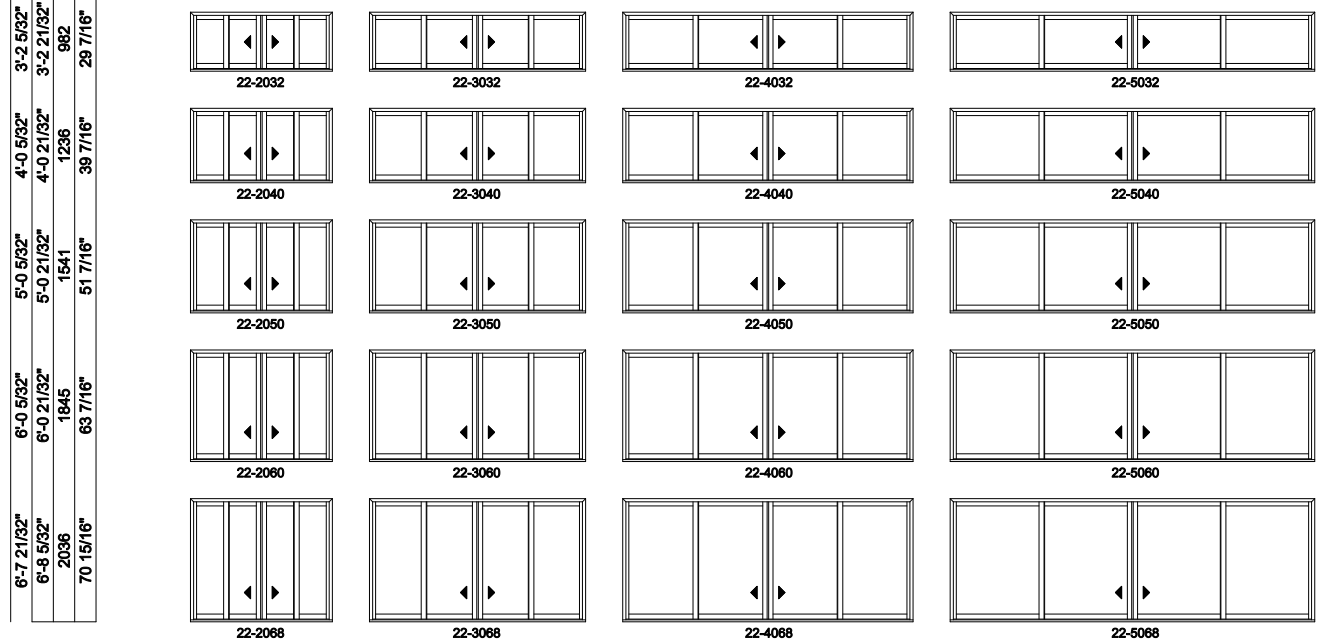

Multi-Slide Windows - 2-1/4" Panel (8726) 2L2R Panel

Jamb Dimension	7'-7 25/32"	11'-7 25/32"	15'-7 25/32"	19'-7 25/32"
Rough Opening	7'-8 25/32"	11'-8 25/32"	15'-8 25/32"	19'-8 25/32"
Soft Metric R.O. (mm)	2357	3576	4795	6014
Glass Size	18 1/2"	30 1/2"	42 1/2"	54 1/2"

Note: for motorized doors add 20" to rough opening