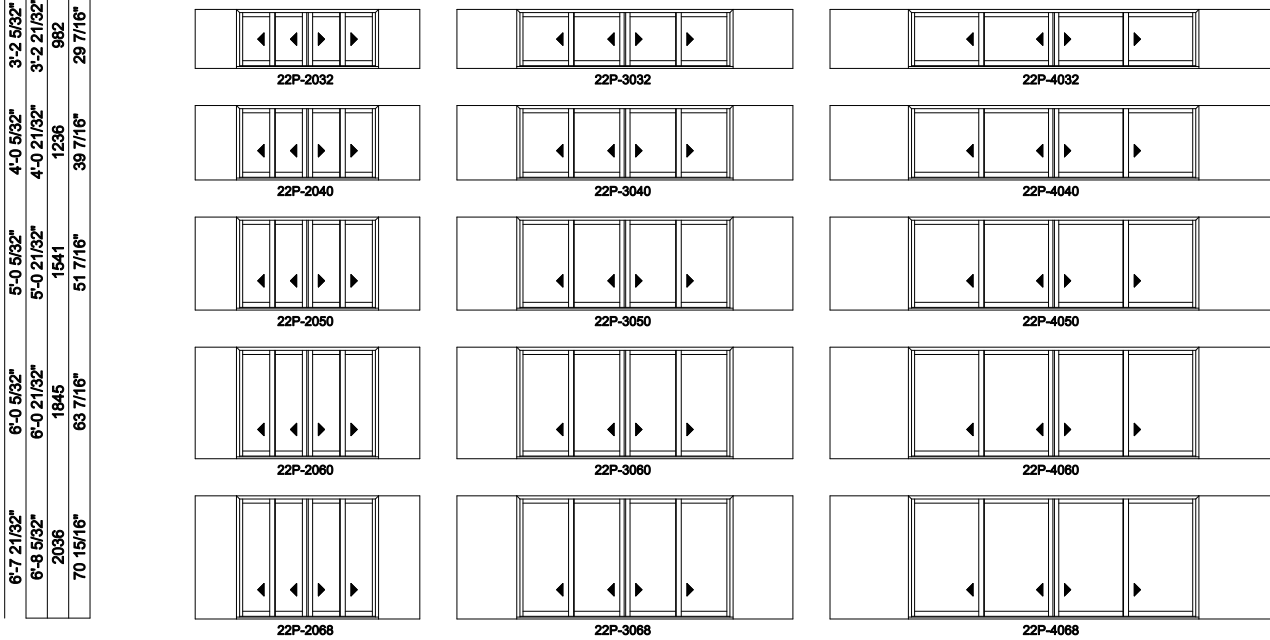

Multi-Slide Windows - 2-1/4" Panel (8726) 2L2R Panel Pocket

Exposed Jamb Dimension	7'-7 29/32"	11'-7 29/32"	15'-7 29/32"
Jamb Dimension	12'-1 9/32"	18'-1 9/32"	24'-1 9/32"
Rough Opening	12'-2 9/32"	18'-2 9/32"	24'-2 9/32"
Soft Metric R.O. (mm)	3716	5544	7373
Glass Size	18 1/2"	30 1/2"	42 1/2"

Note: for motorized doors add 20" to rough opening