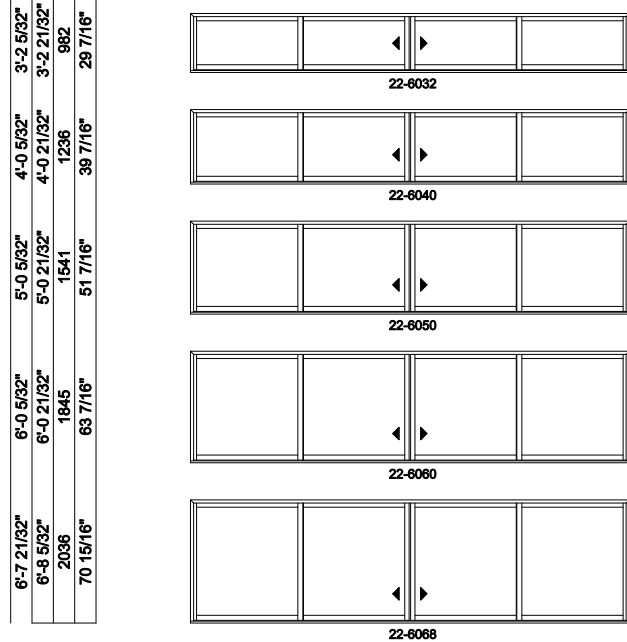

Multi-Slide Windows - 2-1/4" Panel (8726) 2L2R Panel

Jamb Dimension	23'-7 25/32"
Rough Opening	23'-8 25/32"
Soft Metric R.O. (mm)	7233
Glass Size	66 1/2"

Note: for motorized doors add 20" to rough opening