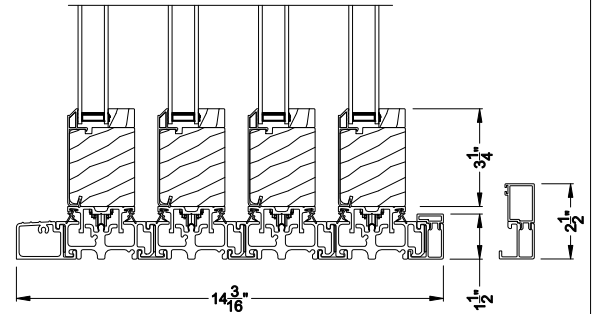

Weather Shield™

Contemporary Collection

2-1/4" Multi-Slide Windows

CROSS SECTION DETAILS

CONTEMPORARY 2-1/4" MULTI-SLIDE WINDOW (8726)
Vertical Section - Standard Sill - 4 or Bi-parting 8 Panel Window

CONTEMPORARY 2-1/4" MULTI-SLIDE WINDOW (8726)
Vertical Section - with Sill Riser - 4 or Bi-parting 8 Panel Window

CONTEMPORARY 2-1/4" MULTI-SLIDE WINDOW (8726)
Vertical Section - With sill pan

CONTEMPORARY 2-1/4" MULTI-SLIDE WINDOW (8726)
Vertical Section - with T-track sill - 4 or Bi-parting 8 Panel Window

CONTEMPORARY 2-1/4" MULTI-SLIDE WINDOW (8726)
Vertical Section - With sill pan

Note: All dimensions are approximate. Weather Shield reserves the right to change specifications without notice.

Weather Shield™

Contemporary Collection

2-1/4" Multi-Slide Windows

CROSS SECTION DETAILS

CONTEMPORARY 2-1/4" MULTI-SLIDE WINDOW (8726)
Horizontal Section - Bi-parting stiles

CONTEMPORARY 2-1/4" MULTI-SLIDE WINDOW (8726)
Horizontal Pocket Section - 4 or Bi-parting 8 Panel Window

Note: All dimensions are approximate. Weather Shield reserves the right to change specifications without notice.