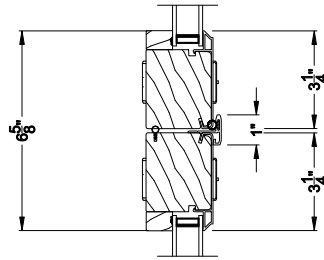

CONTEMPORARY 2-1/4" MULTI-SLIDE WINDOW (8726)
Vertical Section - With sill pan

CONTEMPORARY 2-1/4" MULTI-SLIDE WINDOW (8726)
Vertical Section - with T-track sill - 4 or Bi-parting 8 Panel Window

CONTEMPORARY 2-1/4" MULTI-SLIDE WINDOW (8726)
Vertical Section - With sill pan

Note: All dimensions are approximate. Weather Shield reserves the right to change specifications without notice.

Weather Shield™

Contemporary Collection

2-1/4" Multi-Slide Windows

CROSS SECTION DETAILS

CONTEMPORARY 2-1/4" MULTI-SLIDE WINDOW (8726)
Horizontal Section - Bi-parting stiles

CONTEMPORARY 2-1/4" MULTI-SLIDE WINDOW (8726)
Horizontal Pocket Section - 4 or Bi-parting 8 Panel Window

Note: All dimensions are approximate. Weather Shield reserves the right to change specifications without notice.