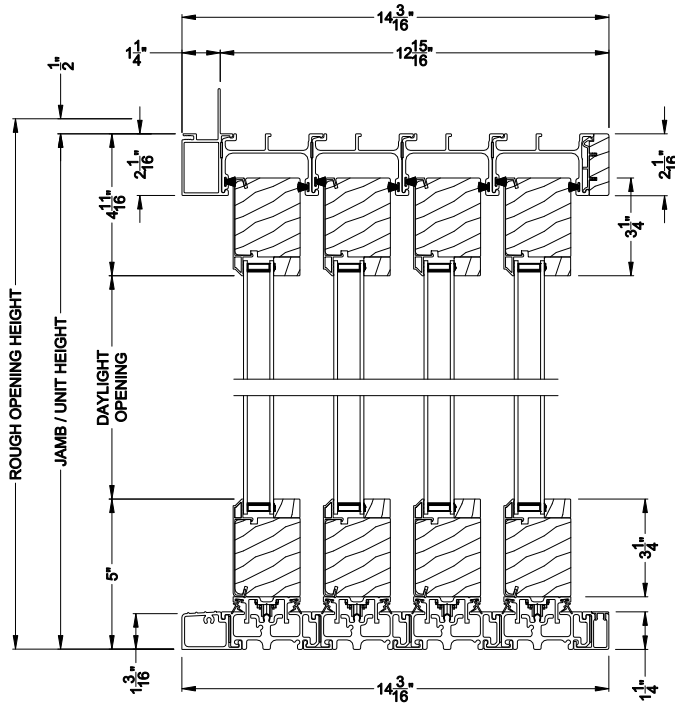

Weather Shield™

Contemporary Collection

2-1/4" Multi-Slide Windows

CROSS SECTION DETAILS

CONTEMPORARY 2-1/4" MULTI-SLIDE WINDOW (8726)
Vertical Section - Standard Sill - 4 or Bi-parting 8 Panel Window

CONTEMPORARY 2-1/4" MULTI-SLIDE WINDOW (8726)
Vertical Section - with Sill Riser - 4 or Bi-parting 8 Panel Window

CONTEMPORARY 2-1/4" MULTI-SLIDE WINDOW (8726)
Vertical Section - With sill pan

CONTEMPORARY 2-1/4" MULTI-SLIDE WINDOW (8726)
Vertical Section - with T-track sill - 4 or Bi-parting 8 Panel Window

CONTEMPORARY 2-1/4" MULTI-SLIDE WINDOW (8726)
Vertical Section - With sill pan

Note: All dimensions are approximate. Weather Shield reserves the right to change specifications without notice.

Weather Shield™

Contemporary Collection

2-1/4" Multi-Slide Windows

CROSS SECTION DETAILS

CONTEMPORARY 2-1/4" MULTI-SLIDE WINDOW (8726)
Horizontal Section - Bi-parting stiles

CONTEMPORARY 2-1/4" MULTI-SLIDE WINDOW (8726)
Horizontal Pocket Section - 4 or Bi-parting 8 Panel Window

Note: All dimensions are approximate. Weather Shield reserves the right to change specifications without notice.