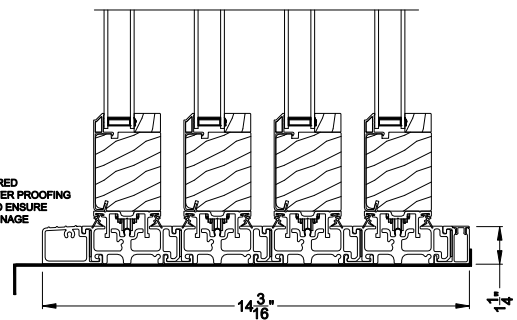

Weather Shield™

Contemporary Collection

2-1/4" Multi-Slide Windows

CROSS SECTION DETAILS

CONTEMPORARY 2-1/4" MULTI-SLIDE WINDOW (8726)
Vertical Section - Standard Sill - 4 or Bi-parting 8 Panel Window

CONTEMPORARY 2-1/4" MULTI-SLIDE WINDOW (8726)
Vertical Section - with Sill Riser - 4 or Bi-parting 8 Panel Window

CONTEMPORARY 2-1/4" MULTI-SLIDE WINDOW (8726)
Vertical Section - With sill pan

CONTEMPORARY 2-1/4" MULTI-SLIDE WINDOW (8726)
Vertical Section - with T-track sill - 4 or Bi-parting 8 Panel Window

CONTEMPORARY 2-1/4" MULTI-SLIDE WINDOW (8726)
Vertical Section - With sill pan

Note: All dimensions are approximate. Weather Shield reserves the right to change specifications without notice.

Weather Shield™

Contemporary Collection

2-1/4" Multi-Slide Windows

CROSS SECTION DETAILS

CONTEMPORARY 2-1/4" MULTI-SLIDE WINDOW (8726)
Horizontal Section - Bi-parting stiles

CONTEMPORARY 2-1/4" MULTI-SLIDE WINDOW (8726)
Horizontal Pocket Section - 4 or Bi-parting 8 Panel Window

Note: All dimensions are approximate. Weather Shield reserves the right to change specifications without notice.