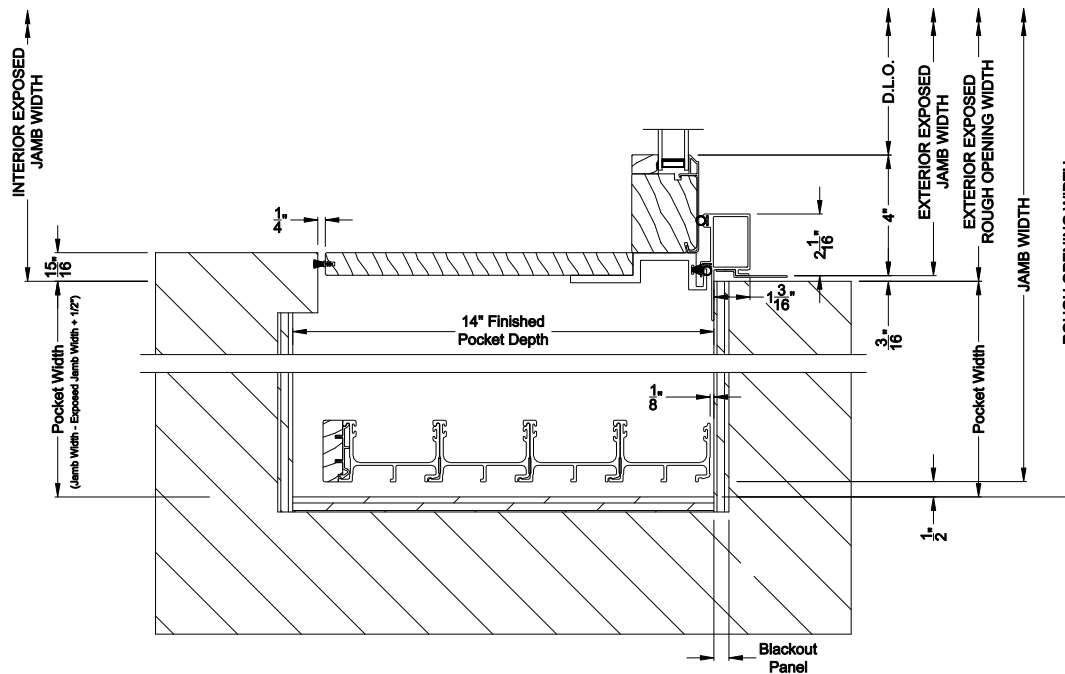

CONTEMPORARY 2-1/4" MULTI-SLIDE WINDOW (8726)
Vertical Section - With sill pan

CONTEMPORARY 2-1/4" MULTI-SLIDE WINDOW (8726)
Vertical Section - with T-track sill - 4 or Bi-parting 8 Panel Window

CONTEMPORARY 2-1/4" MULTI-SLIDE WINDOW (8726)
Vertical Section - With sill pan

Note: All dimensions are approximate. Weather Shield reserves the right to change specifications without notice.

Weather Shield™

Contemporary Collection

2-1/4" Multi-Slide Windows

CROSS SECTION DETAILS

CONTEMPORARY 2-1/4" MULTI-SLIDE WINDOW (8726)
Horizontal Section - Bi-parting stiles

CONTEMPORARY 2-1/4" MULTI-SLIDE WINDOW (8726)
Horizontal Pocket Section - 4 or Bi-parting 8 Panel Window

Note: All dimensions are approximate. Weather Shield reserves the right to change specifications without notice.

Weather Shield™

Contemporary Collection

2-1/4" Multi-Slide Windows

CROSS SECTION DETAILS

CONTEMPORARY 2-1/4" MULTI-SLIDE WINDOW (8726)
Horizontal Motorized Pocket Section - 4 or Bi-parting 8 Panel Window

Note: All dimensions are approximate. Weather Shield reserves the right to change specifications without notice.