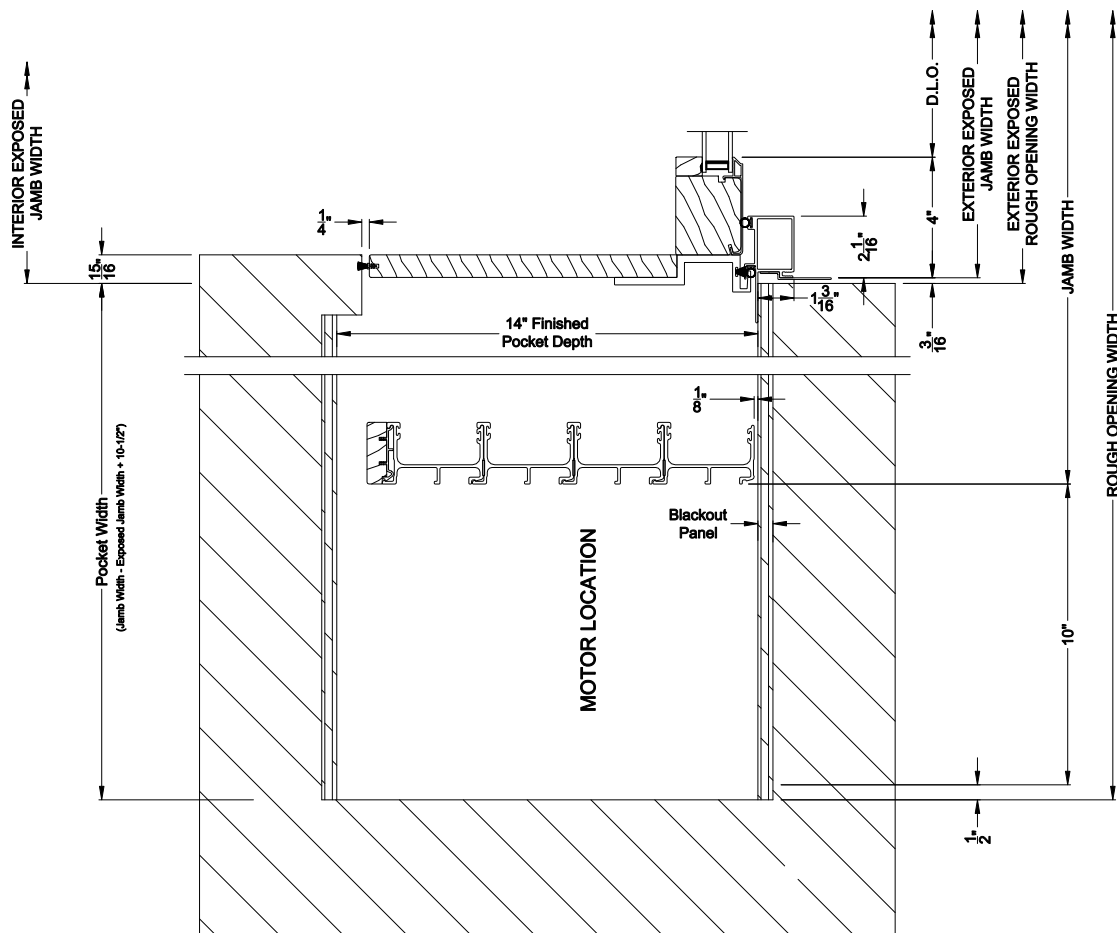

Weather Shield™

Contemporary Collection

2-1/4" Multi-Slide Windows

CROSS SECTION DETAILS

CONTEMPORARY 2-1/4" MULTI-SLIDE WINDOW (8726)
Vertical Section - Standard Sill - 4 or Bi-parting 8 Panel Window

CONTEMPORARY 2-1/4" MULTI-SLIDE WINDOW (8726)
Vertical Section - with Sill Riser - 4 or Bi-parting 8 Panel Window

Note: All dimensions are approximate. Weather Shield reserves the right to change specifications without notice.

Weather Shield™

Contemporary Collection

2-1/4" Multi-Slide Windows

CROSS SECTION DETAILS

CONTEMPORARY 2-1/4" MULTI-SLIDE WINDOW (8726)
Horizontal Section - Bi-parting stiles

CONTEMPORARY 2-1/4" MULTI-SLIDE WINDOW (8726)
Horizontal Pocket Section - 4 or Bi-parting 8 Panel Window

Note: All dimensions are approximate. Weather Shield reserves the right to change specifications without notice.

Weather Shield™

Contemporary Collection

2-1/4" Multi-Slide Windows

CROSS SECTION DETAILS

CONTEMPORARY 2-1/4" MULTI-SLIDE WINDOW (8726)
Horizontal Motorized Pocket Section - 4 or Bi-parting 8 Panel Window

Note: All dimensions are approximate. Weather Shield reserves the right to change specifications without notice.