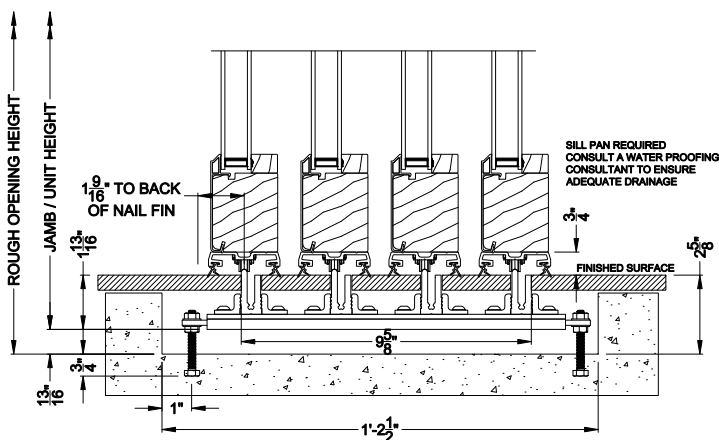

Weather Shield™

Contemporary Collection

2-1/4" Multi-Slide Windows

CROSS SECTION DETAILS

CONTEMPORARY 2-1/4" MULTI-SLIDE WINDOW (8726)
Vertical Section - Standard Sill - 4 or Bi-parting 8 Panel Window

CONTEMPORARY 2-1/4" MULTI-SLIDE WINDOW (8726)
Vertical Section - with Sill Riser - 4 or Bi-parting 8 Panel Window

CONTEMPORARY 2-1/4" MULTI-SLIDE WINDOW (8726)
Vertical Section - With sill pan

CONTEMPORARY 2-1/4" MULTI-SLIDE WINDOW (8726)
Vertical Section - with T-track sill - 4 or Bi-parting 8 Panel Window

CONTEMPORARY 2-1/4" MULTI-SLIDE WINDOW (8726)
Vertical Section - With sill pan

Note: All dimensions are approximate. Weather Shield reserves the right to change specifications without notice.

Weather Shield™

Contemporary Collection

2-1/4" Multi-Slide Windows

CROSS SECTION DETAILS

CONTEMPORARY 2-1/4" MULTI-SLIDE WINDOW (8726)
Horizontal Section - Bi-parting stiles

CONTEMPORARY 2-1/4" MULTI-SLIDE WINDOW (8726)
Horizontal Pocket Section - 4 or Bi-parting 8 Panel Window

Note: All dimensions are approximate. Weather Shield reserves the right to change specifications without notice.