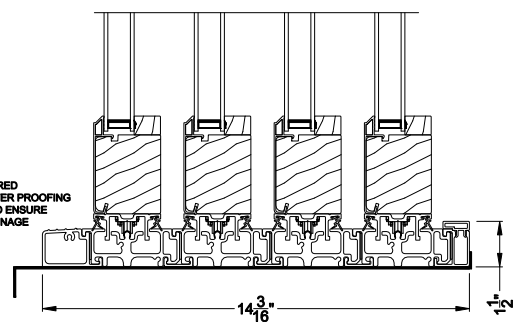

Weather Shield™

Contemporary Collection

2-1/4" Multi-Slide Windows

CROSS SECTION DETAILS

CONTEMPORARY 2-1/4" MULTI-SLIDE WINDOW (8726)
Vertical Section - Standard Sill - 4 or Bi-parting 8 Panel Window

CONTEMPORARY 2-1/4" MULTI-SLIDE WINDOW (8726)
Vertical Section - with Sill Riser - 4 or Bi-parting 8 Panel Window

CONTEMPORARY 2-1/4" MULTI-SLIDE WINDOW (8726)
Vertical Section - With sill pan

CONTEMPORARY 2-1/4" MULTI-SLIDE WINDOW (8726)
Vertical Section - with T-track sill - 4 or Bi-parting 8 Panel Window

CONTEMPORARY 2-1/4" MULTI-SLIDE WINDOW (8726)
Vertical Section - With sill pan

Note: All dimensions are approximate. Weather Shield reserves the right to change specifications without notice.

Weather Shield™

Contemporary Collection

2-1/4" Multi-Slide Windows

CROSS SECTION DETAILS

CONTEMPORARY 2-1/4" MULTI-SLIDE WINDOW (8726)
Horizontal Section - Bi-parting stiles

CONTEMPORARY 2-1/4" MULTI-SLIDE WINDOW (8726)
Horizontal Pocket Section - 4 or Bi-parting 8 Panel Window

Note: All dimensions are approximate. Weather Shield reserves the right to change specifications without notice.