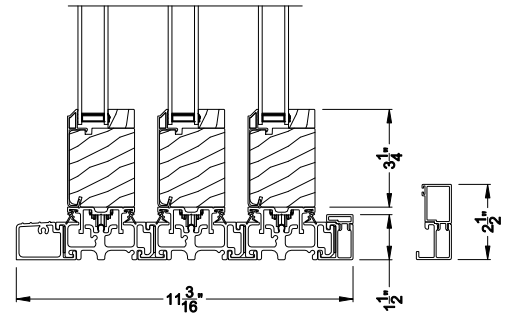

CONTEMPORARY 2-1/4" MULTI-SLIDE WINDOW (8726)
Vertical Section - with Sill Riser - 3 or Bi-parting 6 Panel Window