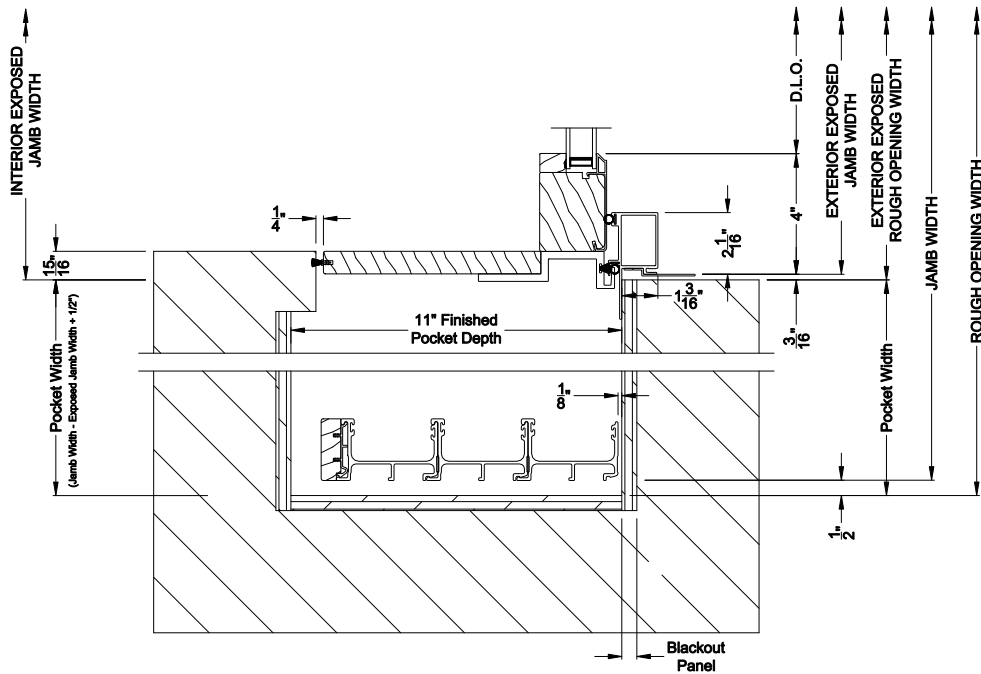

CONTEMPORARY 2-1/4" MULTI-SLIDE WINDOW (8726)
Horizontal Section - 3 Panel Window

CONTEMPORARY 2-1/4" MULTI-SLIDE WINDOW (8726)
Horizontal Pocket Section - 3 or Bi-parting 6 Panel Window

Note: All dimensions are approximate. Weather Shield reserves the right to change specifications without notice.