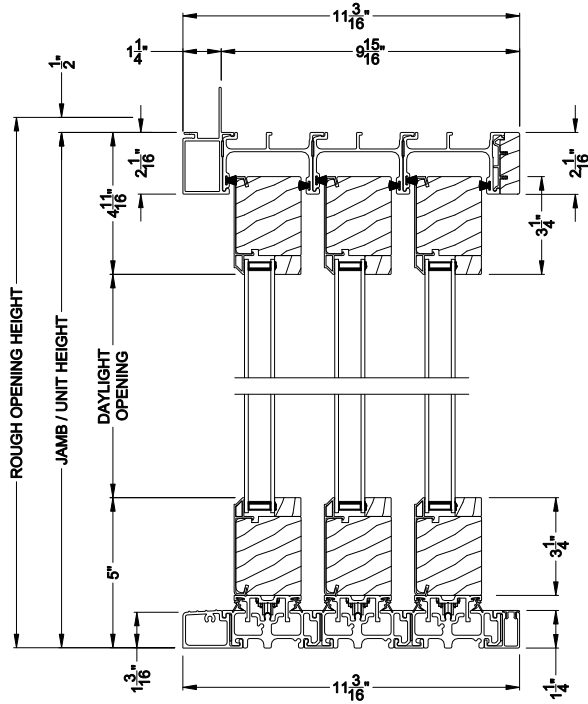

Weather Shield™

Contemporary Collection

2-1/4" Multi-Slide Windows

CROSS SECTION DETAILS

CONTEMPORARY 2-1/4" MULTI-SLIDE WINDOW (8726)
Vertical Section - Standard Sill - 3 or Bi-parting 6 Panel Window