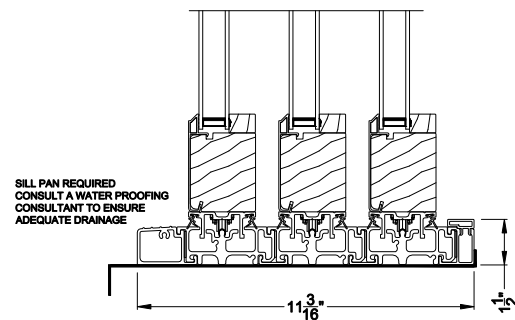

CONTEMPORARY 2-1/4" MULTI-SLIDE WINDOW (8726)
Horizontal Section - 3 Panel Window

CONTEMPORARY 2-1/4" MULTI-SLIDE WINDOW (8726)
Vertical Section - With sill pan

Note: All dimensions are approximate. Weather Shield reserves the right to change specifications without notice.