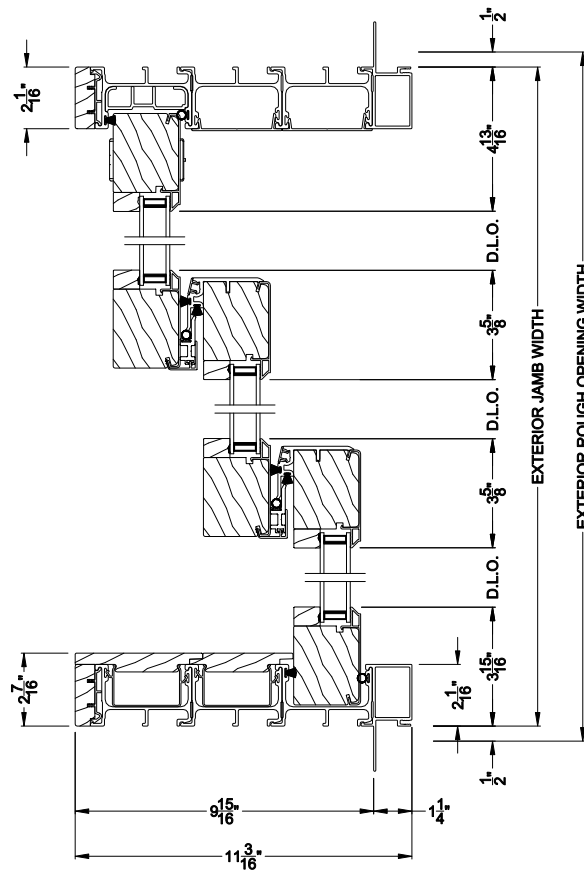

CONTEMPORARY 2-1/4" MULTI-SLIDE WINDOW (8726)
Vertical Section - with T-track sill - 3 or Bi-parting 6 Panel Window

CONTEMPORARY 2-1/4" MULTI-SLIDE WINDOW (8726)
Vertical Section - With sill pan

Weather Shield™

Contemporary Collection

2-1/4" Multi-Slide Windows

CROSS SECTION DETAILS

Note: All dimensions are approximate. Weather Shield reserves the right to change specifications without notice.