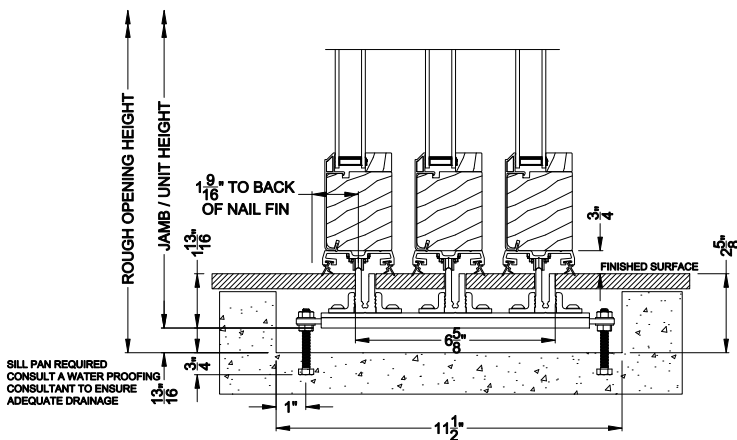

CONTEMPORARY 2-1/4" MULTI-SLIDE WINDOW (8726)
Vertical Section - with T-track sill - 3 or Bi-parting 6 Panel Window