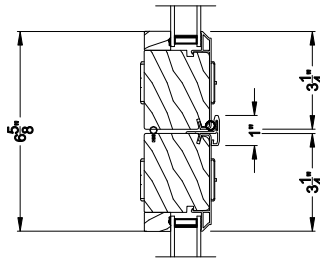

Weather Shield™

Contemporary Collection

2-1/4" Multi-Slide Windows

CROSS SECTION DETAILS

CONTEMPORARY 2-1/4" MULTI-SLIDE WINDOW (8726)
Horizontal Section - Bi-parting stiles