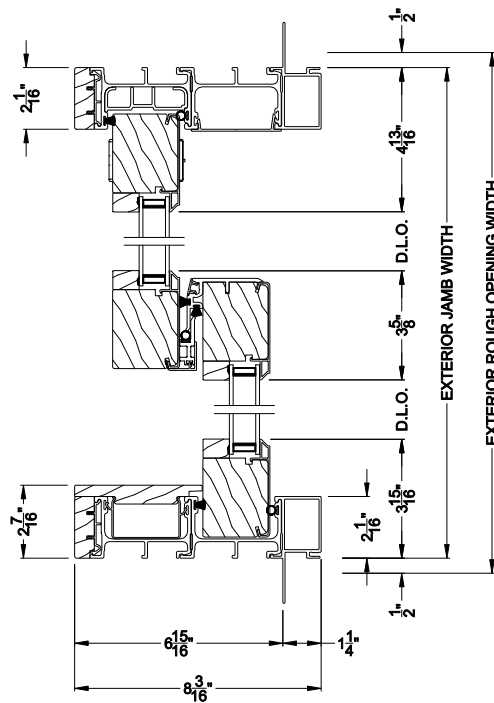

Weather Shield™

Contemporary Collection

2-1/4" Multi-Slide Windows

CROSS SECTION DETAILS

CONTEMPORARY 2-1/4" MULTI-SLIDE WINDOW (8726)
Vertical Section - Standard Sill - 2 or Bi-parting 4 Panel Window

CONTEMPORARY 2-1/4" MULTI-SLIDE WINDOW (8726)
Vertical Section - with Sill Riser - 2 or Bi-parting 4 Panel Window

CONTEMPORARY 2-1/4" MULTI-SLIDE WINDOW (8726)
Vertical Section - with T-track sill - 2 or Bi-parting 4 Panel Window

CONTEMPORARY 2-1/4" MULTI-SLIDE WINDOW (8726)
Vertical Section - With sill pan

Note: All dimensions are approximate. Weather Shield reserves the right to change specifications without notice.

Weather Shield™

Contemporary Collection

2-1/4" Multi-Slide Windows

CROSS SECTION DETAILS

CONTEMPORARY 2-1/4" MULTI-SLIDE WINDOW (8726)
Horizontal Section - 2 Panel Window

Note: All dimensions are approximate. Weather Shield reserves the right to change specifications without notice.

Note: All dimensions are approximate. Weather Shield reserves the right to change specifications without notice.

Weather Shield™

Contemporary Collection

2-1/4" Multi-Slide Windows

CROSS SECTION DETAILS

CONTEMPORARY 2-1/4" MULTI-SLIDE WINDOW (8726)
Horizontal Motorized Pocket Section - 2 or Bi-parting 4 Panel Window