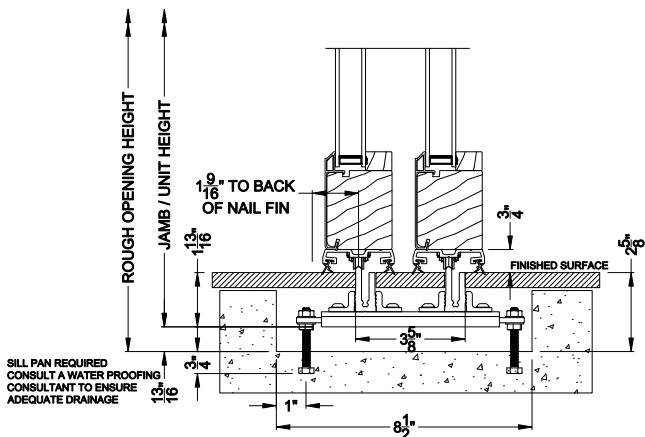

Weather Shield™

Contemporary Collection

2-1/4" Multi-Slide Windows

CROSS SECTION DETAILS

CONTEMPORARY 2-1/4" MULTI-SLIDE WINDOW (8726)
Vertical Section - Standard Sill - 2 or Bi-parting 4 Panel Window

CONTEMPORARY 2-1/4" MULTI-SLIDE WINDOW (8726)
Vertical Section - with Sill Riser - 2 or Bi-parting 4 Panel Window

CONTEMPORARY 2-1/4" MULTI-SLIDE WINDOW (8726)
Vertical Section - with T-track sill - 2 or Bi-parting 4 Panel Window

CONTEMPORARY 2-1/4" MULTI-SLIDE WINDOW (8726)
Vertical Section - With sill pan

Note: All dimensions are approximate. Weather Shield reserves the right to change specifications without notice.

Weather Shield™

Contemporary Collection

2-1/4" Multi-Slide Windows

CROSS SECTION DETAILS

CONTEMPORARY 2-1/4" MULTI-SLIDE WINDOW (8726)
Horizontal Section - 2 Panel Window

Note: All dimensions are approximate. Weather Shield reserves the right to change specifications without notice.

Note: All dimensions are approximate. Weather Shield reserves the right to change specifications without notice.