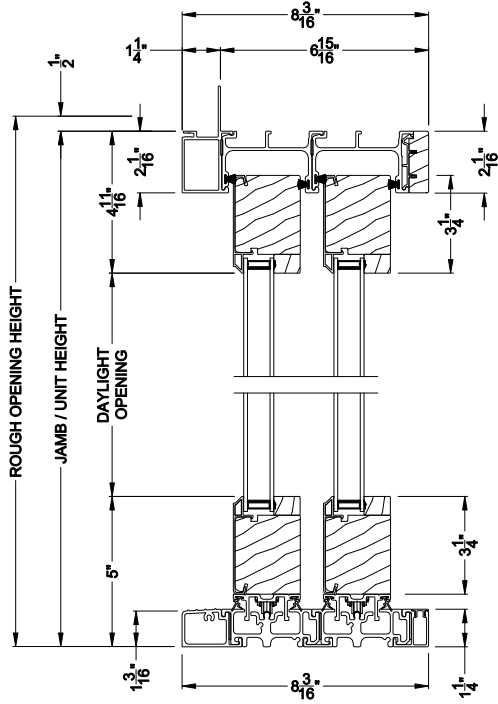

Weather Shield™

Contemporary Collection

2-1/4" Multi-Slide Windows

CROSS SECTION DETAILS

CONTEMPORARY 2-1/4" MULTI-SLIDE WINDOW (8726)
Vertical Section - Standard Sill - 2 or Bi-parting 4 Panel Window

CONTEMPORARY 2-1/4" MULTI-SLIDE WINDOW (8726)
Vertical Section - with Sill Riser - 2 or Bi-parting 4 Panel Window

CONTEMPORARY 2-1/4" MULTI-SLIDE WINDOW (8726)
Vertical Section - with T-track sill - 2 or Bi-parting 4 Panel Window

CONTEMPORARY 2-1/4" MULTI-SLIDE WINDOW (8726)
Vertical Section - With sill pan

Note: All dimensions are approximate. Weather Shield reserves the right to change specifications without notice.

Weather Shield™

Contemporary Collection

2-1/4" Multi-Slide Windows

CROSS SECTION DETAILS

CONTEMPORARY 2-1/4" MULTI-SLIDE WINDOW (8726)
Horizontal Section - 2 Panel Window

Note: All dimensions are approximate. Weather Shield reserves the right to change specifications without notice.

Note: All dimensions are approximate. Weather Shield reserves the right to change specifications without notice.

Weather Shield™

Contemporary Collection

2-1/4" Multi-Slide Windows

CROSS SECTION DETAILS

CONTEMPORARY 2-1/4" MULTI-SLIDE WINDOW (8726)
Horizontal Motorized Pocket Section - 2 or Bi-parting 4 Panel Window