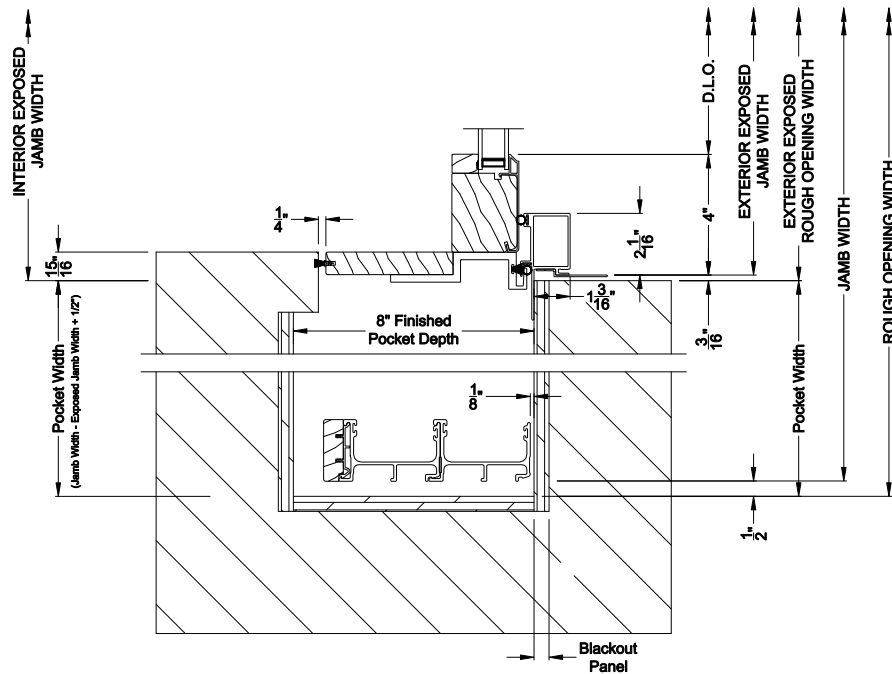

Weather Shield™

Contemporary Collection

2-1/4" Multi-Slide Windows

CROSS SECTION DETAILS

CONTEMPORARY 2-1/4" MULTI-SLIDE WINDOW (8726)
Horizontal Section - 2 Panel Window

Note: All dimensions are approximate. Weather Shield reserves the right to change specifications without notice.

Weather Shield™

Contemporary Collection

2-1/4" Multi-Slide Windows

CROSS SECTION DETAILS

CONTEMPORARY 2-1/4" MULTI-SLIDE WINDOW (8726)
Horizontal Section - Bi-parting stiles

CONTEMPORARY 2-1/4" MULTI-SLIDE WINDOW (8726)
Horizontal Pocket Section - 2 or Bi-parting 4 Panel Window

Note: All dimensions are approximate. Weather Shield reserves the right to change specifications without notice.

Weather Shield™

Contemporary Collection

2-1/4" Multi-Slide Windows

CROSS SECTION DETAILS

CONTEMPORARY 2-1/4" MULTI-SLIDE WINDOW (8726)
Horizontal Motorized Pocket Section - 2 or Bi-parting 4 Panel Window

Note: All dimensions are approximate. Weather Shield reserves the right to change specifications without notice.