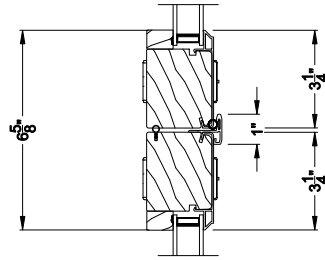

CONTEMPORARY 2-1/4" MULTI-SLIDE WINDOW (8726)
Vertical Section - with T-track sill - 2 or Bi-parting 4 Panel Window

CONTEMPORARY 2-1/4" MULTI-SLIDE WINDOW (8726)
Vertical Section - With sill pan

Note: All dimensions are approximate. Weather Shield reserves the right to change specifications without notice.

Weather Shield™

Contemporary Collection

2-1/4" Multi-Slide Windows

CROSS SECTION DETAILS

CONTEMPORARY 2-1/4" MULTI-SLIDE WINDOW (8726)
Horizontal Section - 2 Panel Window

Note: All dimensions are approximate. Weather Shield reserves the right to change specifications without notice.

Weather Shield™

Contemporary Collection

2-1/4" Multi-Slide Windows

CROSS SECTION DETAILS

CONTEMPORARY 2-1/4" MULTI-SLIDE WINDOW (8726)
Horizontal Section - Bi-parting stiles

CONTEMPORARY 2-1/4" MULTI-SLIDE WINDOW (8726)
Horizontal Pocket Section - 2 or Bi-parting 4 Panel Window

Note: All dimensions are approximate. Weather Shield reserves the right to change specifications without notice.

Weather Shield™

Contemporary Collection

2-1/4" Multi-Slide Windows

CROSS SECTION DETAILS

CONTEMPORARY 2-1/4" MULTI-SLIDE WINDOW (8726)
Horizontal Motorized Pocket Section - 2 or Bi-parting 4 Panel Window