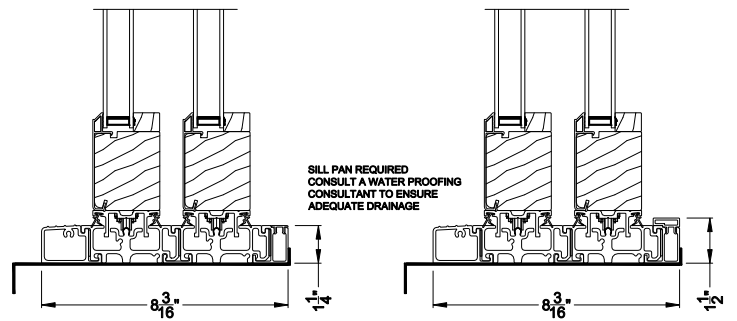

Weather Shield™

Contemporary Collection

2-1/4" Multi-Slide Windows

CROSS SECTION DETAILS

CONTEMPORARY 2-1/4" MULTI-SLIDE WINDOW (8726)
Vertical Section - Standard Sill - 2 or Bi-parting 4 Panel Window

CONTEMPORARY 2-1/4" MULTI-SLIDE WINDOW (8726)
Vertical Section - with Sill Riser - 2 or Bi-parting 4 Panel Window

CONTEMPORARY 2-1/4" MULTI-SLIDE WINDOW (8726)
Vertical Section - with T-track sill - 2 or Bi-parting 4 Panel Window

CONTEMPORARY 2-1/4" MULTI-SLIDE WINDOW (8726)
Vertical Section - With sill pan

Note: All dimensions are approximate. Weather Shield reserves the right to change specifications without notice.

Weather Shield™

Contemporary Collection

2-1/4" Multi-Slide Windows

CROSS SECTION DETAILS

CONTEMPORARY 2-1/4" MULTI-SLIDE WINDOW (8726)
Horizontal Section - 2 Panel Window

Note: All dimensions are approximate. Weather Shield reserves the right to change specifications without notice.

Note: All dimensions are approximate. Weather Shield reserves the right to change specifications without notice.