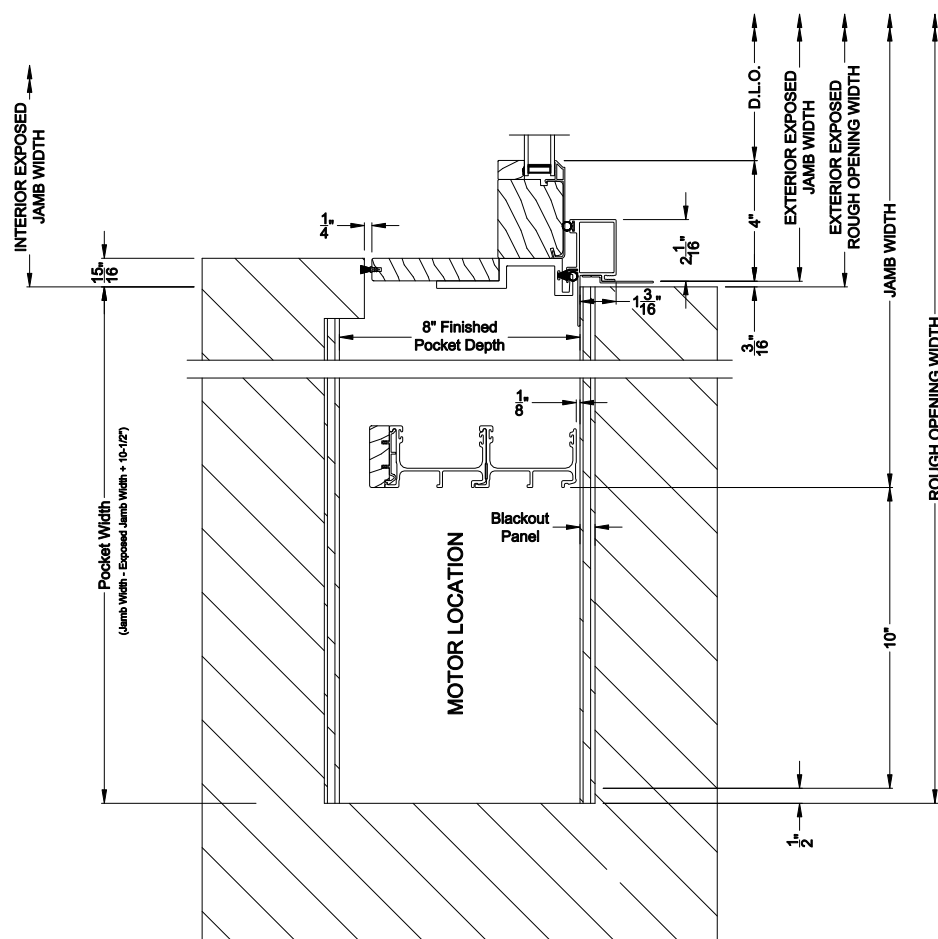

Weather Shield™

Contemporary Collection

2-1/4" Multi-Slide Windows

CROSS SECTION DETAILS

CONTEMPORARY 2-1/4" MULTI-SLIDE WINDOW (8726)
Horizontal Section - 2 Panel Window

Note: All dimensions are approximate. Weather Shield reserves the right to change specifications without notice.

Weather Shield™

Contemporary Collection

2-1/4" Multi-Slide Windows

CROSS SECTION DETAILS

CONTEMPORARY 2-1/4" MULTI-SLIDE WINDOW (8726)
Horizontal Section - Bi-parting stiles

CONTEMPORARY 2-1/4" MULTI-SLIDE WINDOW (8726)
Horizontal Pocket Section - 2 or Bi-parting 4 Panel Window

Note: All dimensions are approximate. Weather Shield reserves the right to change specifications without notice.

Weather Shield™

Contemporary Collection

2-1/4" Multi-Slide Windows

CROSS SECTION DETAILS

CONTEMPORARY 2-1/4" MULTI-SLIDE WINDOW (8726)
Horizontal Motorized Pocket Section - 2 or Bi-parting 4 Panel Window

Note: All dimensions are approximate. Weather Shield reserves the right to change specifications without notice.