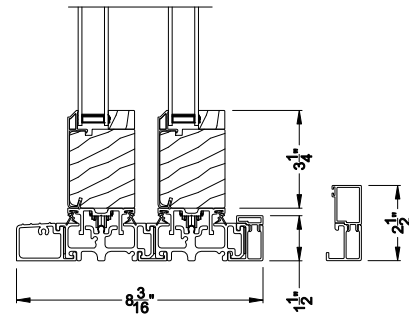

Weather Shield™

Contemporary Collection

2-1/4" Multi-Slide Windows

CROSS SECTION DETAILS

CONTEMPORARY 2-1/4" MULTI-SLIDE WINDOW (8726)
Vertical Section - Standard Sill - 2 or Bi-parting 4 Panel Window

CONTEMPORARY 2-1/4" MULTI-SLIDE WINDOW (8726)
Vertical Section - with Sill Riser - 2 or Bi-parting 4 Panel Window

CONTEMPORARY 2-1/4" MULTI-SLIDE WINDOW (8726)
Vertical Section - with T-track sill - 2 or Bi-parting 4 Panel Window

CONTEMPORARY 2-1/4" MULTI-SLIDE WINDOW (8726)
Vertical Section - With sill pan

Note: All dimensions are approximate. Weather Shield reserves the right to change specifications without notice.

Weather Shield™

Contemporary Collection

2-1/4" Multi-Slide Windows

CROSS SECTION DETAILS

CONTEMPORARY 2-1/4" MULTI-SLIDE WINDOW (8726)
Horizontal Section - 2 Panel Window

Note: All dimensions are approximate. Weather Shield reserves the right to change specifications without notice.

Note: All dimensions are approximate. Weather Shield reserves the right to change specifications without notice.

Weather Shield™

Contemporary Collection

2-1/4" Multi-Slide Windows

CROSS SECTION DETAILS

CONTEMPORARY 2-1/4" MULTI-SLIDE WINDOW (8726)
Horizontal Motorized Pocket Section - 2 or Bi-parting 4 Panel Window