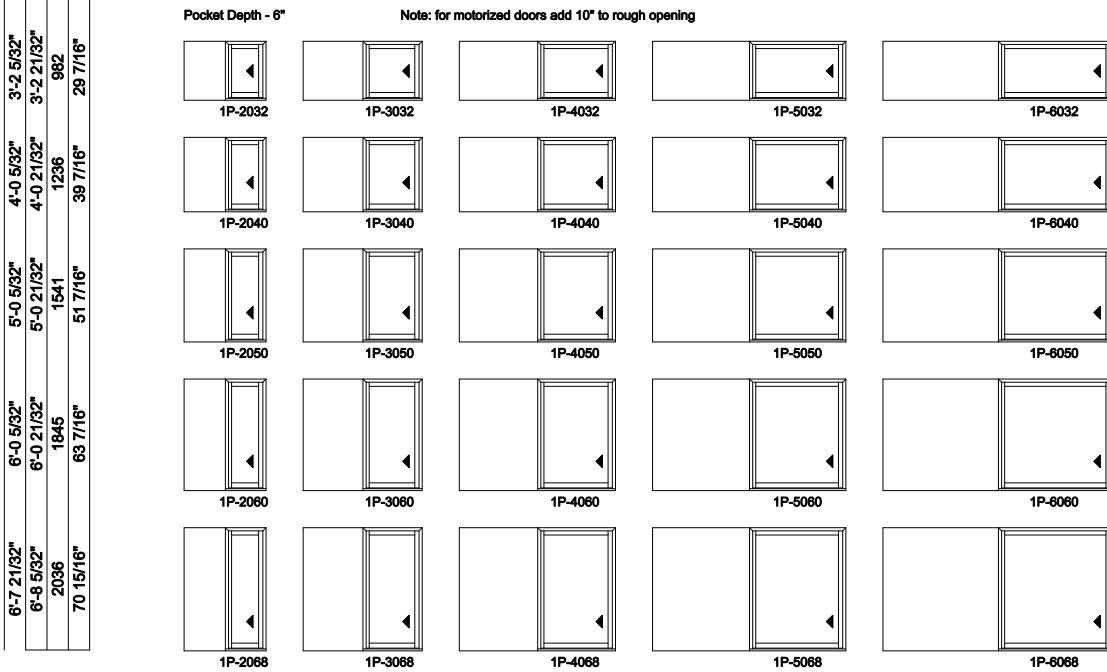

Multi-Slide Windows - 2-1/4" Panel (8726) 1 Panel Pocket

Exposed Jamb Width	2'-2 5/16"	3'-2 5/16"	4'-2 5/16"	5'-2 5/16"	6'-2 5/16"
Exposed RO Width	2'-3"	3'-3"	4'-3"	5'-3"	6'-3"
Pocket Width	2'-3"	3'-3"	4'-3"	5'-3"	6'-3"
Jamb Dimension	4'-5"	6'-5"	8'-5"	10'-5"	12'-5"
Rough Opening	4'-6"	6'-6"	8'-6"	10'-6"	12'-6"
Soft Metric R.O. (mm)	1372	1981	2591	3200	3810
Glass Size	18 1/2"	30 1/2"	42 1/2"	54 1/2"	66 1/2"

1L shown; 1R available