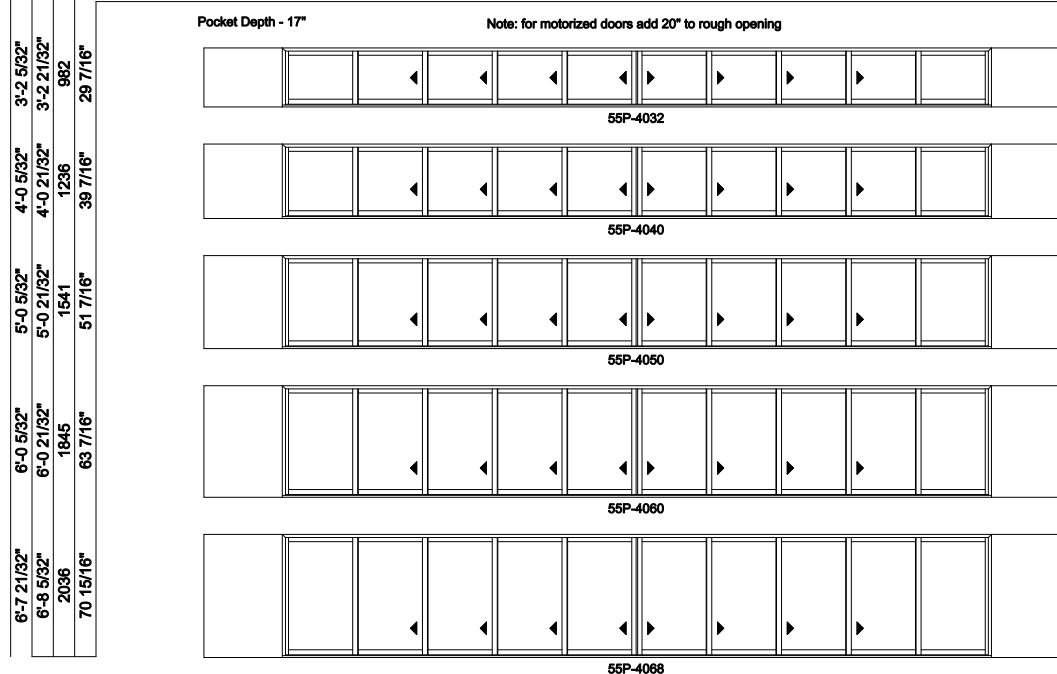

Multi-Slide Windows - 2-1/4" Panel (8726) 5L5R Panel Pocket

Exposed Jamb Width	38'-2 21/32"
Exposed RO Width	38'-3 1/32"
Pocket Width	4'-3"
Jamb Dimension	46'-8 1/32"
Rough Opening	46'-9 1/32"
Soft Metric R.O. (mm)	14250
Glass Size	42 1/2"