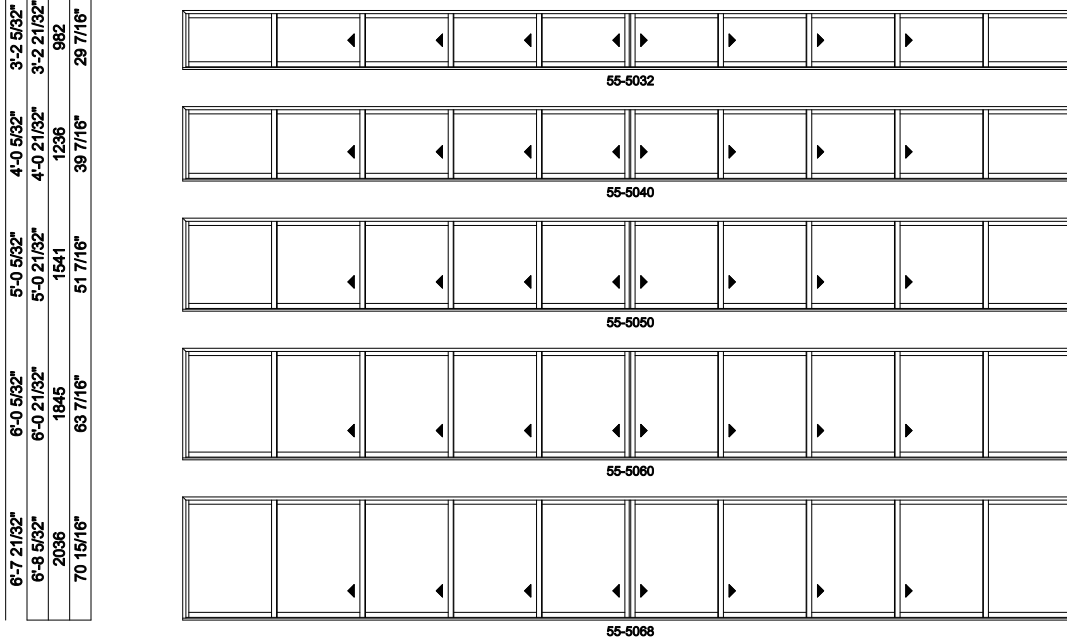

3'-2 5/32"	3'-2 21/32"	982	29 7/16"		
4'-0 5/32"	4'-0 21/32"	1236	39 7/16"		
5'-0 5/32"	5'-0 21/32"	1541	51 7/16"		
6'-0 5/32"	6'-0 21/32"	1845	63 7/16"		
6'-7 21/32"	6'-8 5/32"	2036	70 15/16"		

Multi-Slide Windows - 2-1/4" Panel (8726) 5L5R Panel

Jamb Dimension	38'-2 17/32"
Rough Opening	38'-3 17/32"
Soft Metric R.O. (mm)	11672
Glass Size	42 1/2"

Note: for motorized doors add 20" to rough opening

3'-2 5/32"	3'-2 21/32"	982	29 7/16"	
4'-0 5/32"	4'-0 21/32"	1236	39 7/16"	
5'-0 5/32"	5'-0 21/32"	1541	51 7/16"	
6'-0 5/32"	6'-0 21/32"	1845	63 7/16"	
6'-7 21/32"	6'-8 5/32"	2036	70 15/16"	

Multi-Slide Windows - 2-1/4" Panel (8726) 5L5R Panel

Jamb Dimension	48'-2 17/32"
Rough Opening	48'-3 17/32"
Soft Metric R.O. (mm)	14720
Glass Size	54 1/2"

Note: for motorized doors add 20" to rough opening

Multi-Slide Windows - 2-1/4" Panel (8726) 5L5R Panel Pocket

Exposed Jamb Width	18'-2 21/32"	28'-2 21/32"
Exposed RO Width	18'-3 1/32"	28'-3 1/32"
Pocket Width	2'-3"	3'-3"
Jamb Dimension	22'-8 1/32"	34'-8 1/32"
Rough Opening	22'-9 1/32"	34'-9 1/32"
Soft Metric R.O. (mm)	6935	10593
Glass Size	18 1/2"	30 1/2"