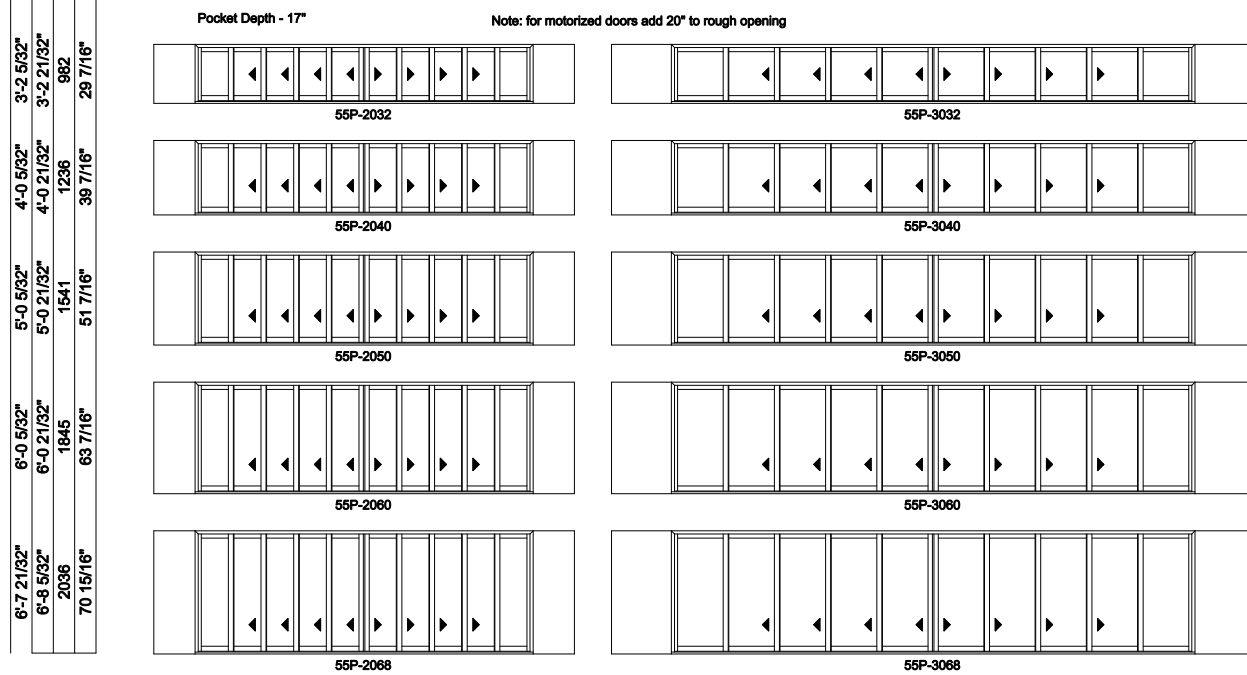

Multi-Slide Windows - 2-1/4" Panel (8726) 5L5R Panel

Jamb Dimension	48'-2 17/32"
Rough Opening	48'-3 17/32"
Soft Metric R.O. (mm)	14720
Glass Size	54 1/2"

Note: for motorized doors add 20" to rough opening

Multi-Slide Windows - 2-1/4" Panel (8726) 5L5R Panel Pocket

Exposed Jamb Width	18'-2 21/32"	28'-2 21/32"
Exposed RO Width	18'-3 1/32"	28'-3 1/32"
Pocket Width	2'-3"	3'-3"
Jamb Dimension	22'-8 1/32"	34'-8 1/32"
Rough Opening	22'-9 1/32"	34'-9 1/32"
Soft Metric R.O. (mm)	6935	10593
Glass Size	18 1/2"	30 1/2"