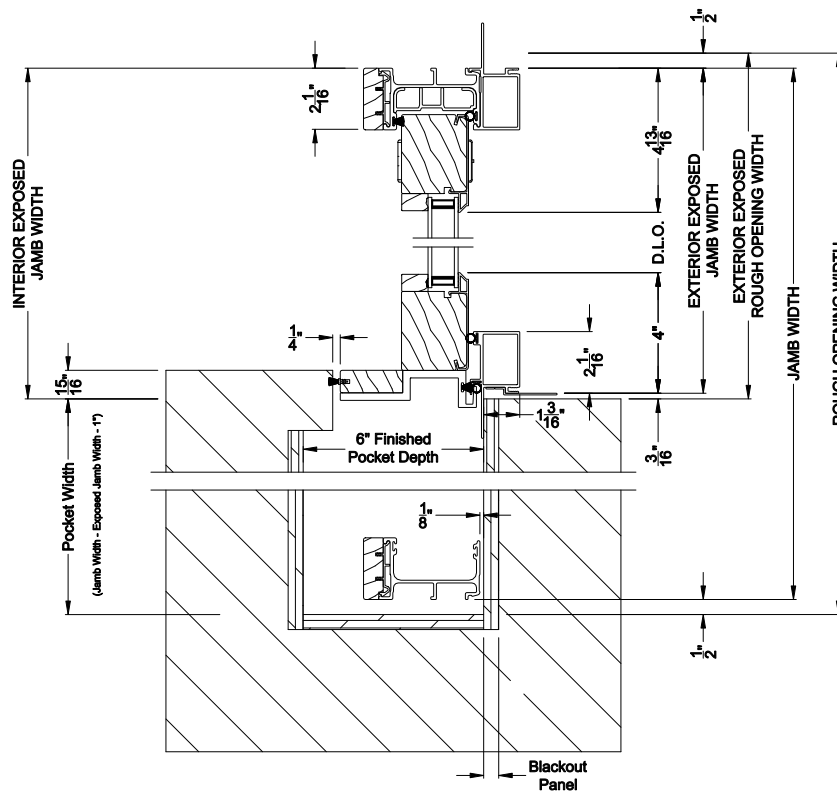

CONTEMPORARY 2-1/4" MULTI-SLIDE WINDOW (8726)
Vertical Section - with T-track sill - 1 or Bi-parting 2 Panel Window

CONTEMPORARY 2-1/4" MULTI-SLIDE WINDOW (8726)
Vertical Section - With sill pan

Note: All dimensions are approximate. Weather Shield reserves the right to change specifications without notice.

Weather Shield™

Contemporary Collection

2-1/4" Multi-Slide Windows

CROSS SECTION DETAILS

CONTEMPORARY 2-1/4" MULTI-SLIDE WINDOW (8726)
Horizontal Section - Bi-parting stiles

CONTEMPORARY 2-1/4" MULTI-SLIDE WINDOW (8726)
Horizontal Pocket Section - 1 or Bi-parting 2 Panel Window

Note: All dimensions are approximate. Weather Shield reserves the right to change specifications without notice.

Weather Shield™

Contemporary Collection

2-1/4" Multi-Slide Windows

CROSS SECTION DETAILS

CONTEMPORARY 2-1/4" MULTI-SLIDE WINDOW (8726)
 Horizontal Motorized Pocket Section - 1 or Bi-parting 2 Panel Window

Note: All dimensions are approximate. Weather Shield reserves the right to change specifications without notice.