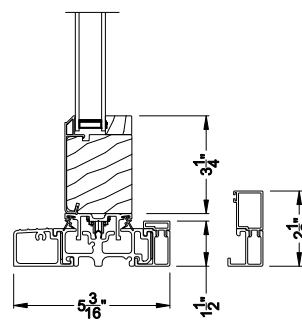

Weather Shield™

Contemporary Collection

2-1/4" Multi-Slide Windows

CROSS SECTION DETAILS

CONTEMPORARY 2-1/4" MULTI-SLIDE WINDOW (8726)
Vertical Section - Standard Sill - 1 or Bi-parting 2 Panel Window

CONTEMPORARY 2-1/4" MULTI-SLIDE WINDOW (8726)
Vertical Section - with Sill Riser - 1 or Bi-parting 2 Panel Window

CONTEMPORARY 2-1/4" MULTI-SLIDE WINDOW (8726)
Vertical Section - with T-track sill - 1 or Bi-parting 2 Panel Window

CONTEMPORARY 2-1/4" MULTI-SLIDE WINDOW (8726)
Vertical Section - With sill pan

Note: All dimensions are approximate. Weather Shield reserves the right to change specifications without notice.

Weather Shield™

Contemporary Collection

2-1/4" Multi-Slide Windows

CROSS SECTION DETAILS

CONTEMPORARY 2-1/4" MULTI-SLIDE WINDOW (8726)
Horizontal Section - Bi-parting stiles

CONTEMPORARY 2-1/4" MULTI-SLIDE WINDOW (8726)
Horizontal Pocket Section - 1 or Bi-parting 2 Panel Window

Note: All dimensions are approximate. Weather Shield reserves the right to change specifications without notice.

Weather Shield™

Contemporary Collection

2-1/4" Multi-Slide Windows

CROSS SECTION DETAILS

CONTEMPORARY 2-1/4" MULTI-SLIDE WINDOW (8726)
 Horizontal Motorized Pocket Section - 1 or Bi-parting 2 Panel Window