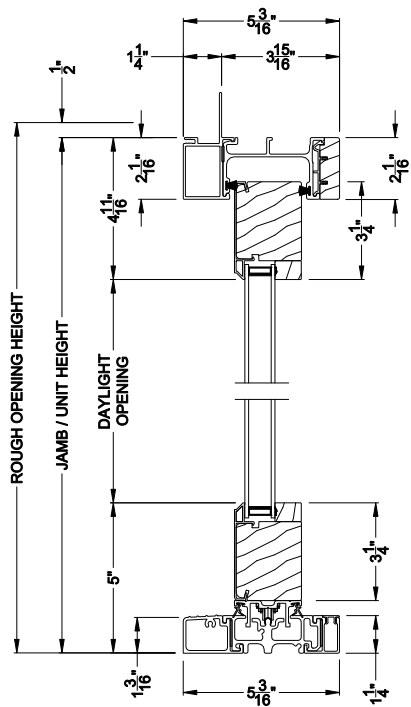

Weather Shield™

Contemporary Collection

2-1/4" Multi-Slide Windows

CROSS SECTION DETAILS

CONTEMPORARY 2-1/4" MULTI-SLIDE WINDOW (8726)
Vertical Section - Standard Sill - 1 or Bi-parting 2 Panel Window

CONTEMPORARY 2-1/4" MULTI-SLIDE WINDOW (8726)
Vertical Section - with Sill Riser - 1 or Bi-parting 2 Panel Window

CONTEMPORARY 2-1/4" MULTI-SLIDE WINDOW (8726)
Vertical Section - with T-track sill - 1 or Bi-parting 2 Panel Window

CONTEMPORARY 2-1/4" MULTI-SLIDE WINDOW (8726)
Vertical Section - With sill pan

Note: All dimensions are approximate. Weather Shield reserves the right to change specifications without notice.

Weather Shield™

Contemporary Collection

2-1/4" Multi-Slide Windows

CROSS SECTION DETAILS

CONTEMPORARY 2-1/4" MULTI-SLIDE WINDOW (8726)
Horizontal Section - Bi-parting stiles

CONTEMPORARY 2-1/4" MULTI-SLIDE WINDOW (8726)
Horizontal Pocket Section - 1 or Bi-parting 2 Panel Window

Note: All dimensions are approximate. Weather Shield reserves the right to change specifications without notice.

Weather Shield™

Contemporary Collection

2-1/4" Multi-Slide Windows

CROSS SECTION DETAILS

CONTEMPORARY 2-1/4" MULTI-SLIDE WINDOW (8726)
 Horizontal Motorized Pocket Section - 1 or Bi-parting 2 Panel Window