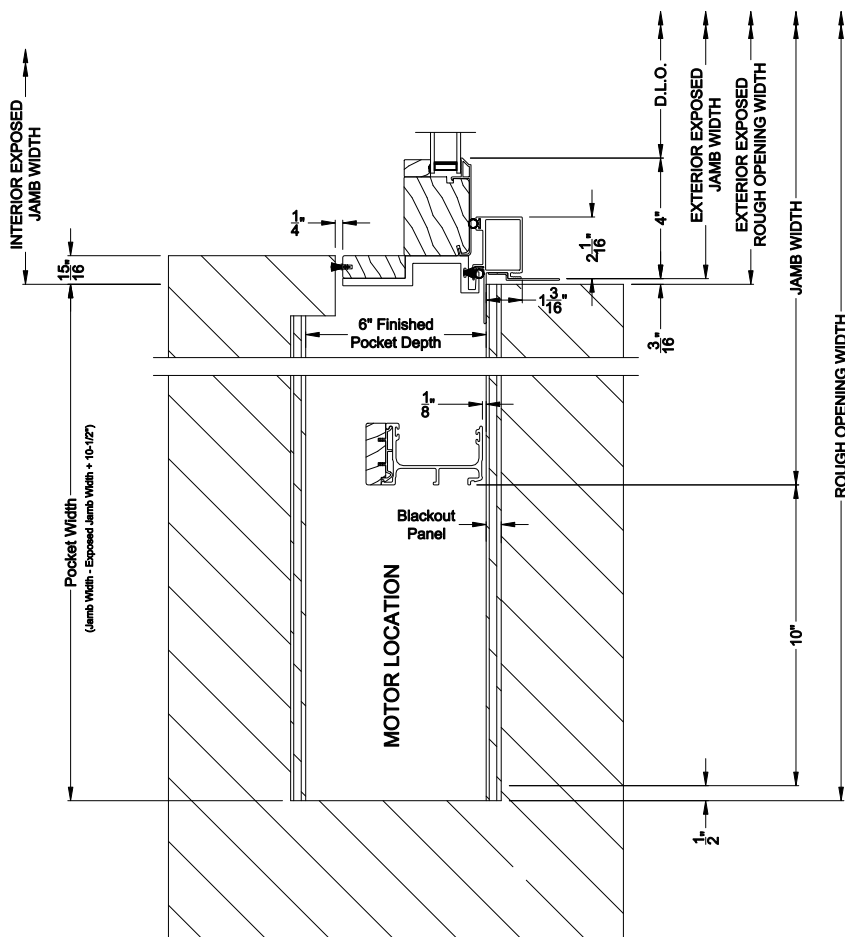

CONTEMPORARY 2-1/4" MULTI-SLIDE WINDOW (8726)
Vertical Section - with T-track sill - 1 or Bi-parting 2 Panel Window

CONTEMPORARY 2-1/4" MULTI-SLIDE WINDOW (8726)
Vertical Section - With sill pan

Note: All dimensions are approximate. Weather Shield reserves the right to change specifications without notice.

Weather Shield™

Contemporary Collection

2-1/4" Multi-Slide Windows

CROSS SECTION DETAILS

CONTEMPORARY 2-1/4" MULTI-SLIDE WINDOW (8726)
Horizontal Section - Bi-parting stiles

CONTEMPORARY 2-1/4" MULTI-SLIDE WINDOW (8726)
Horizontal Pocket Section - 1 or Bi-parting 2 Panel Window

Note: All dimensions are approximate. Weather Shield reserves the right to change specifications without notice.

Weather Shield™

Contemporary Collection

2-1/4" Multi-Slide Windows

CROSS SECTION DETAILS

CONTEMPORARY 2-1/4" MULTI-SLIDE WINDOW (8726)
 Horizontal Motorized Pocket Section - 1 or Bi-parting 2 Panel Window

Note: All dimensions are approximate. Weather Shield reserves the right to change specifications without notice.