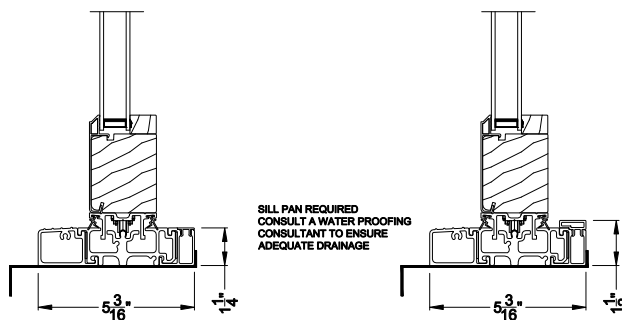

Weather Shield™

Contemporary Collection

2-1/4" Multi-Slide Windows

CROSS SECTION DETAILS

CONTEMPORARY 2-1/4" MULTI-SLIDE WINDOW (8726)
Vertical Section - Standard Sill - 1 or Bi-parting 2 Panel Window

CONTEMPORARY 2-1/4" MULTI-SLIDE WINDOW (8726)
Vertical Section - with Sill Riser - 1 or Bi-parting 2 Panel Window

CONTEMPORARY 2-1/4" MULTI-SLIDE WINDOW (8726)
Vertical Section - with T-track sill - 1 or Bi-parting 2 Panel Window

CONTEMPORARY 2-1/4" MULTI-SLIDE WINDOW (8726)
Vertical Section - With sill pan

Note: All dimensions are approximate. Weather Shield reserves the right to change specifications without notice.

Weather Shield™

Contemporary Collection

2-1/4" Multi-Slide Windows

CROSS SECTION DETAILS

CONTEMPORARY 2-1/4" MULTI-SLIDE WINDOW (8726)
Horizontal Section - Bi-parting stiles

CONTEMPORARY 2-1/4" MULTI-SLIDE WINDOW (8726)
Horizontal Pocket Section - 1 or Bi-parting 2 Panel Window

Note: All dimensions are approximate. Weather Shield reserves the right to change specifications without notice.