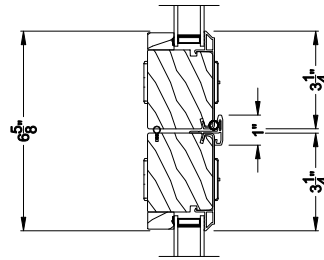

CONTEMPORARY 2-1/4" MULTI-SLIDE WINDOW (8726)
Vertical Section - with T-track sill - 1 or Bi-parting 2 Panel Window

CONTEMPORARY 2-1/4" MULTI-SLIDE WINDOW (8726)
Vertical Section - With sill pan

Note: All dimensions are approximate. Weather Shield reserves the right to change specifications without notice.

Weather Shield™

Contemporary Collection

2-1/4" Multi-Slide Windows

CROSS SECTION DETAILS

CONTEMPORARY 2-1/4" MULTI-SLIDE WINDOW (8726)
Horizontal Section - Bi-parting stiles

CONTEMPORARY 2-1/4" MULTI-SLIDE WINDOW (8726)
Horizontal Pocket Section - 1 or Bi-parting 2 Panel Window

Note: All dimensions are approximate. Weather Shield reserves the right to change specifications without notice.

Weather Shield™

Contemporary Collection

2-1/4" Multi-Slide Windows

CROSS SECTION DETAILS

CONTEMPORARY 2-1/4" MULTI-SLIDE WINDOW (8726)
 Horizontal Motorized Pocket Section - 1 or Bi-parting 2 Panel Window