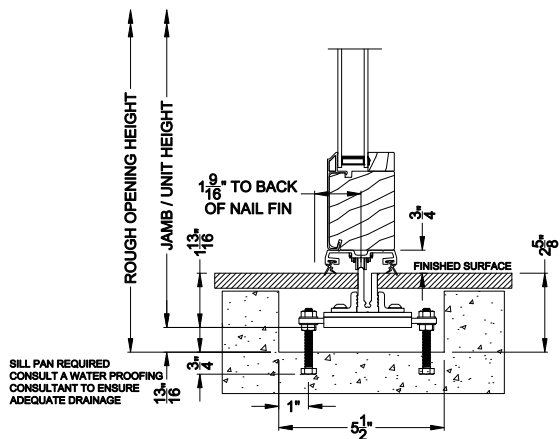

Weather Shield™

Contemporary Collection

2-1/4" Multi-Slide Windows

CROSS SECTION DETAILS

CONTEMPORARY 2-1/4" MULTI-SLIDE WINDOW (8726)
Vertical Section - Standard Sill - 1 or Bi-parting 2 Panel Window

CONTEMPORARY 2-1/4" MULTI-SLIDE WINDOW (8726)
Vertical Section - with Sill Riser - 1 or Bi-parting 2 Panel Window

CONTEMPORARY 2-1/4" MULTI-SLIDE WINDOW (8726)
Vertical Section - with T-track sill - 1 or Bi-parting 2 Panel Window

CONTEMPORARY 2-1/4" MULTI-SLIDE WINDOW (8726)
Vertical Section - With sill pan

Note: All dimensions are approximate. Weather Shield reserves the right to change specifications without notice.

Note: All dimensions are approximate. Weather Shield reserves the right to change specifications without notice.