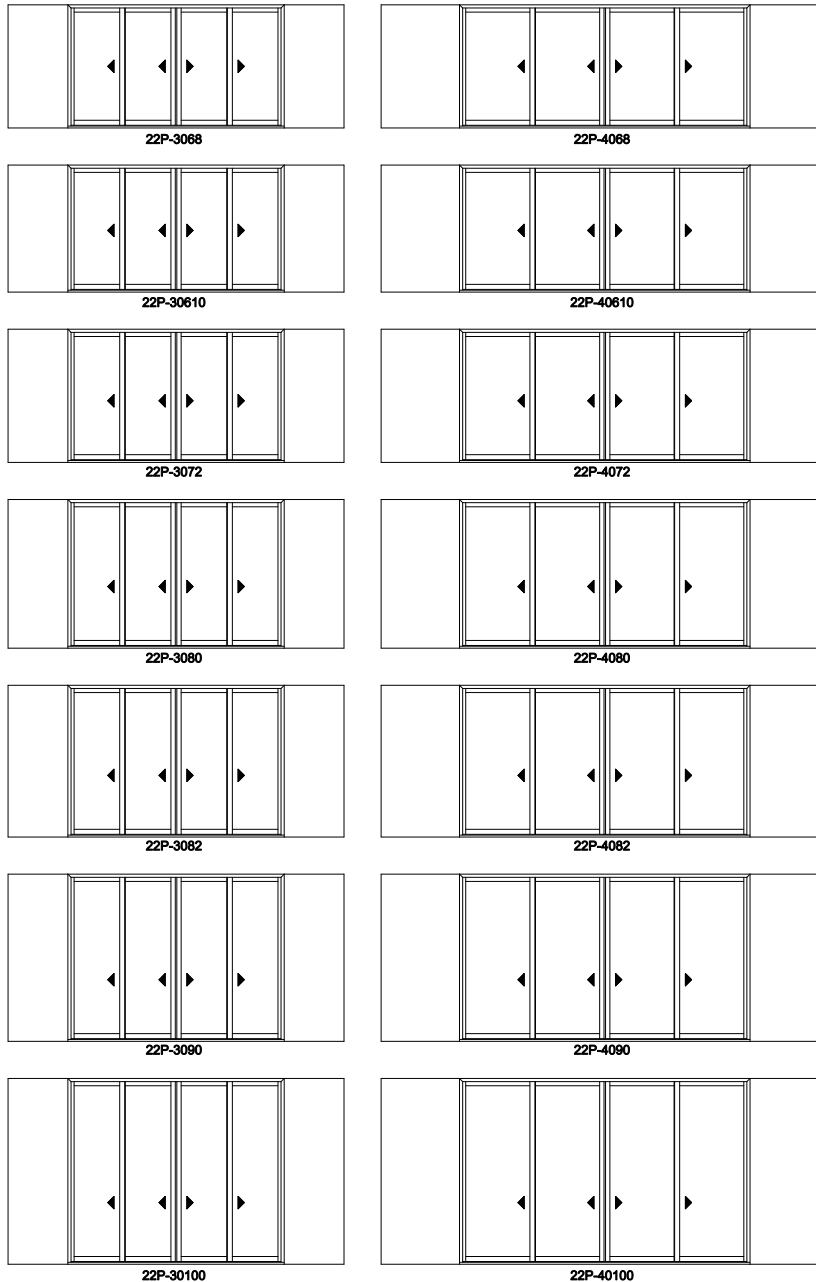

Multi-Slide Doors - 2-1/4" Panel (8726) 2L2R Panel

Jamb Dimension	23'-7 25/32"
Rough Opening	23'-8 25/32"
Soft Metric R.O. (mm)	7233
Glass Size	66 1/2"

Note: for motorized doors add 20" to rough opening

6'-7 21/32"	6'-8 5/32"	2036	70 15/16"		22-6068
6'-10 5/32"	6'-10 21/32"	2099	73 7/16"		22-60610
7'-2 5/32"	7'-2 21/32"	2201	77 7/16"		22-6072
8'-0 5/32"	8'-0 21/32"	2455	87 7/16"		22-6080
8'-2 5/32"	8'-2 21/32"	2506	89 7/16"		22-6082
9'-0 5/32"	9'-0 21/32"	2760	99 7/16"		22-6090
10'-0 5/32"	10'-0 21/32"	3065	111 7/16"		22-60100

Multi-Slide Doors - 2-1/4" Panel (8726) 2L2R Panel Pocket

Exposed Jamb Width	11'-7 29/32"	15'-7 29/32"
Exposed RO Width	11'-8 9/32"	15'-8 9/32"
Pocket Width	3'-3"	4'-3"
Jamb Dimension	18'-1 9/32"	24'-1 9/32"
Rough Opening	18'-2 9/32"	24'-2 9/32"
Soft Metric R.O. (mm)	5544	7373
Glass Size	30 1/2"	42 1/2"

Multi-Slide Doors - 2-1/4" Panel (8726) 2L2R Panel Pocket

Exposed Jamb Width	19'-7 29/32"	23'-7 29/32"
Exposed RO Width	19'-8 9/32"	23'-8 9/32"
Pocket Width	5'-3"	6'-3"
Jamb Dimension	30'-1 9/32"	36'-1 9/32"
Rough Opening	30'-2 9/32"	36'-2 9/32"
Soft Metric R.O. (mm)	9202	11031
Glass Size	54 1/2"	66 1/2"