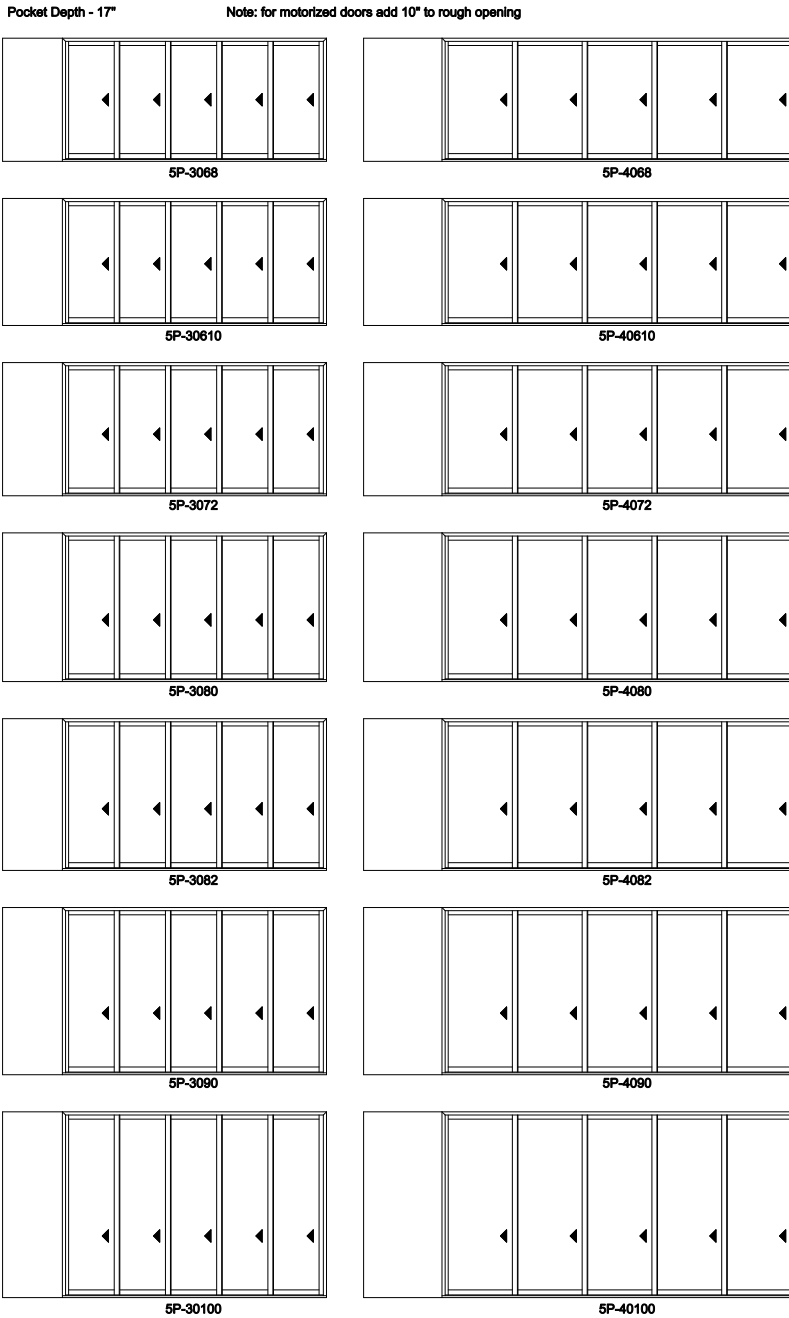

### Multi-Slide Doors - 2-1/4" Panel (8726) 5 Panel

Jamb Dimension	29'-2 3/4"
Rough Opening	29'-3 3/4"
Soft Metric R.O. (mm)	8934
Glass Size	66 1/2"

Note: for motorized doors add 10" to rough opening

6'-7 21/32"	6'-8 5/32"	2036	70 15/16"		5-6068
6'-10 5/32"	6'-10 21/32"	2099	73 7/16"		5-60610
7'-2 5/32"	7'-2 21/32"	2201	77 7/16"		5-6072
8'-0 5/32"	8'-0 21/32"	2455	87 7/16"		5-6080
8'-2 5/32"	8'-2 21/32"	2506	89 7/16"		5-6082
9'-0 5/32"	9'-0 21/32"	2760	99 7/16"		5-6090
10'-0 5/32"	10'-0 21/32"	3065	111 7/16"		5-60100

5L shown; 5R available

### Multi-Slide Doors - 2-1/4" Panel (8726) 5 Panel Pocket

Exposed Jamb Width	14'-2 13/16"	19'-2 13/16"
Exposed RO Width	14'-3 1/2"	19'-3 1/2"
Pocket Width	3'-3"	4'-3"
Jamb Dimension	17'-5 1/2"	23'-5 1/2"
Rough Opening	17'-6 1/2"	23'-6 1/2"
Soft Metric R.O. (mm)	5347	7176
Glass Size	30 1/2"	42 1/2"

### Multi-Slide Doors - 2-1/4" Panel (8726) 5 Panel Pocket

Exposed Jamb Width	24'-2 13/16"	29'-2 13/16"
Exposed RO Width	24'-3 1/2"	29'-3 1/2"
Pocket Width	5'-3"	6'-3"
Jamb Dimension	29'-5 1/2"	35'-5 1/2"
Rough Opening	29'-6 1/2"	35'-6 1/2"
Soft Metric R.O. (mm)	9004	10833
Glass Size	54 1/2"	66 1/2"