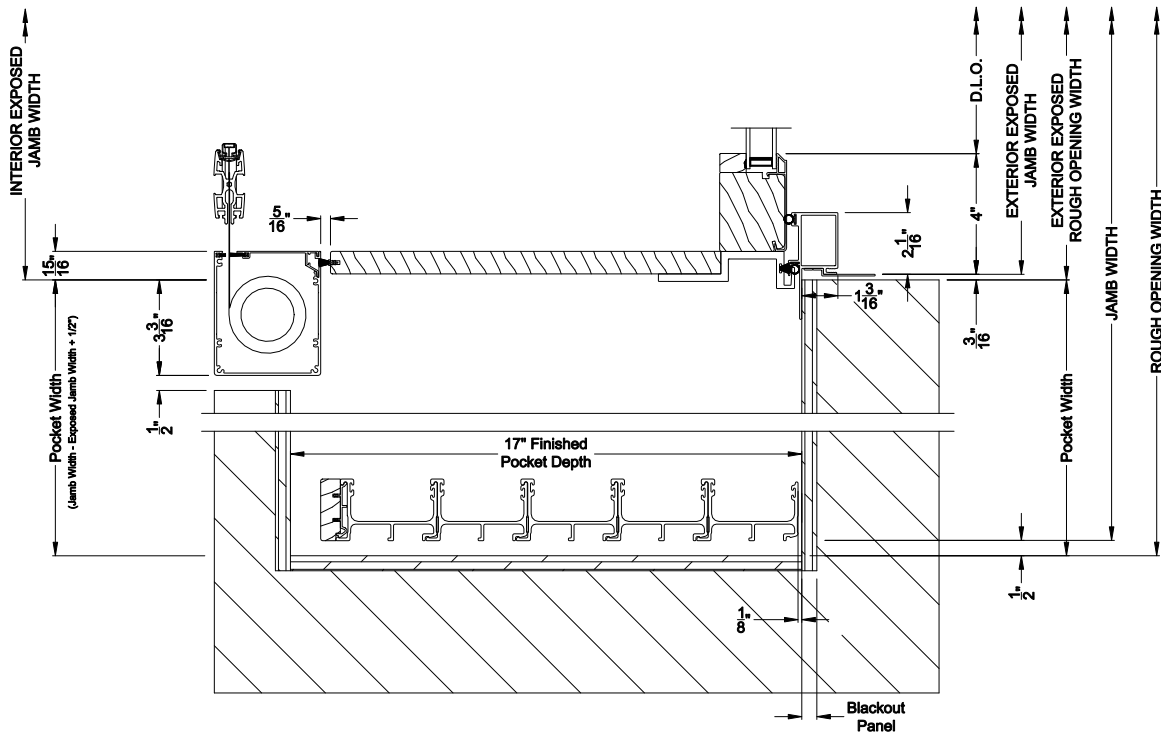

CONTEMPORARY 2-1/4" MULTI-SLIDE PATIO DOOR (8726)
Horizontal Section - 5 Panel or Bi-parting 10 Panel Door
Shown with optional Center screen

Note: All dimensions are approximate. Weather Shield reserves the right to change specifications without notice.