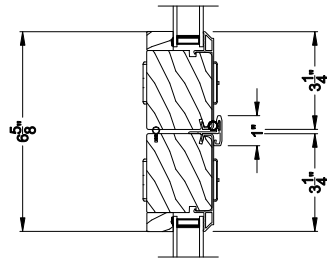

Weather Shield™

Contemporary Collection

2-1/4" Multi-Slide Doors

CROSS SECTION DETAILS

CONTEMPORARY 2-1/4" MULTI-SLIDE PATIO DOOR (8726)
Horizontal Section - Bi-parting stiles