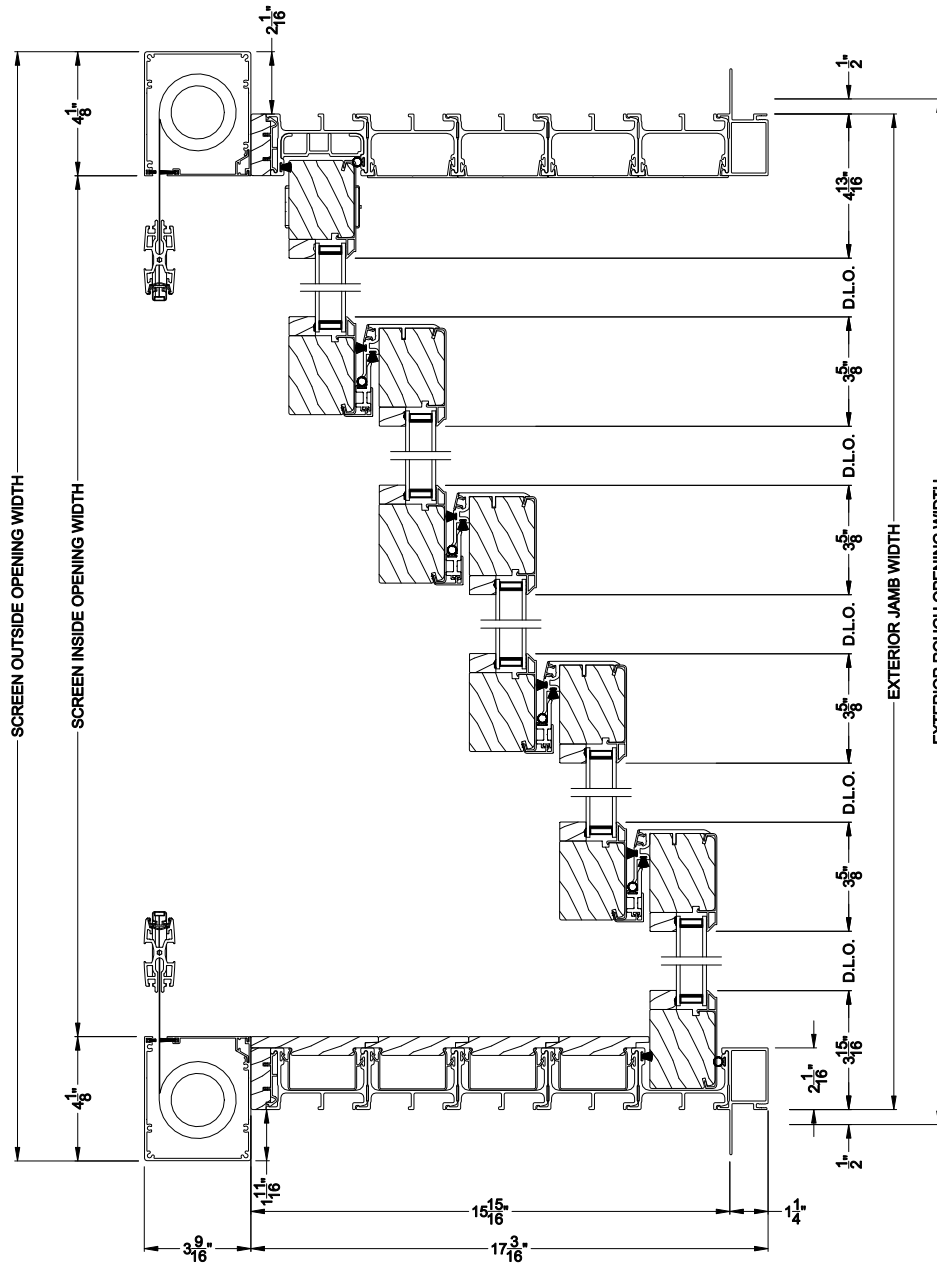

Weather Shield™ Contemporary Collection

2-1/4" Multi-Slide Doors CROSS SECTION DETAILS

CONTEMPORARY 2-1/4" MULTI-SLIDE PATIO DOOR (8726)

Horizontal Section - 5 Panel Door
Shown with optional Center screen

Note: All dimensions are approximate. Weather Shield reserves the right to change specifications without notice.