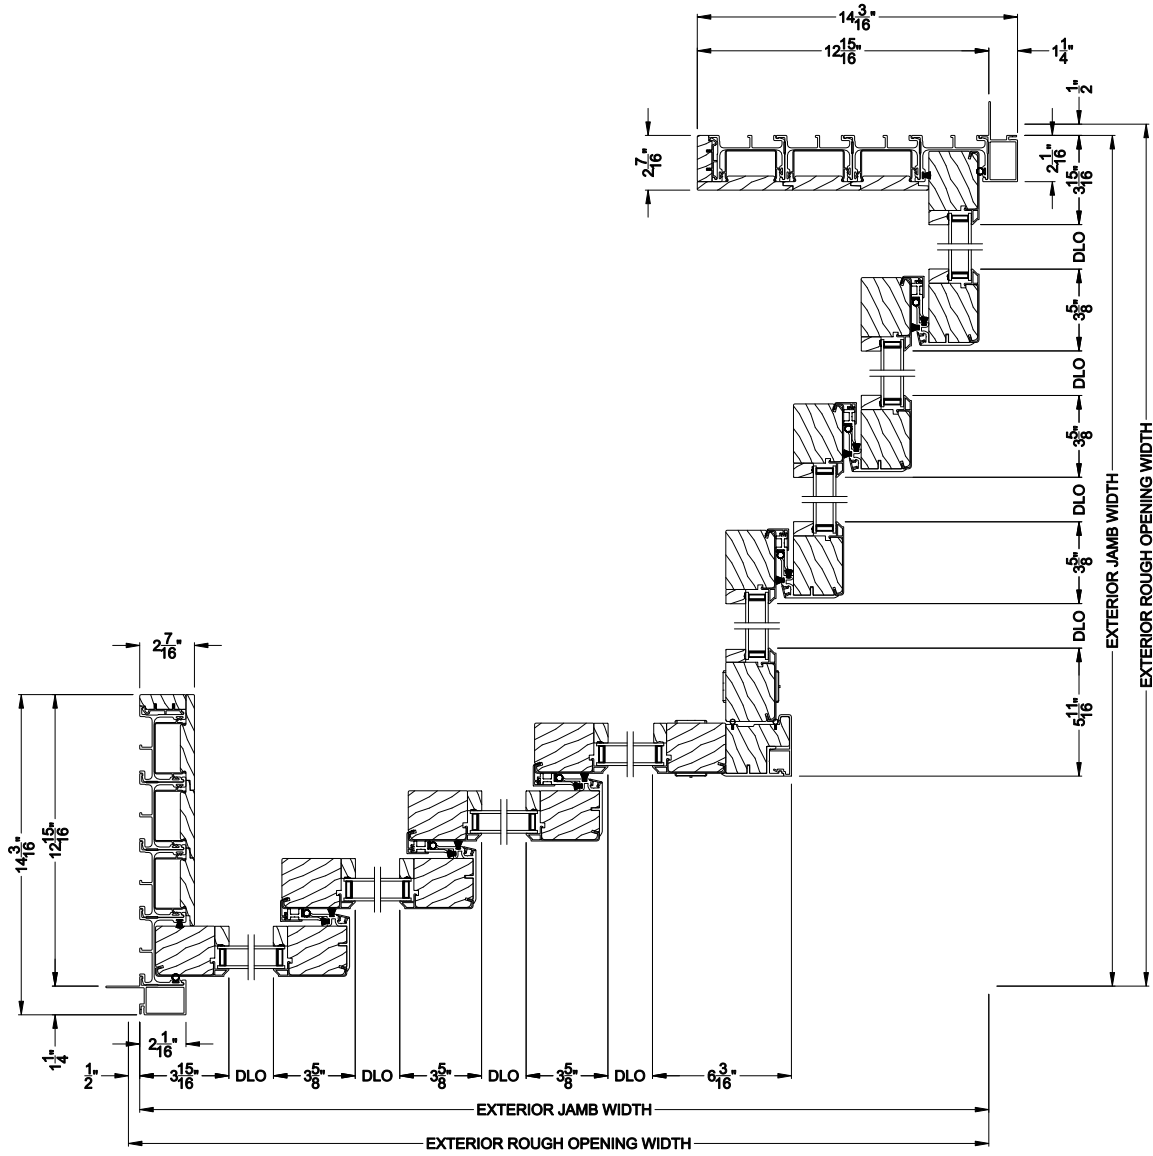

CONTEMPORARY 2-1/4" MULTI-SLIDE PATIO DOOR (8726)
Horizontal Section - 4L4R Panel Inside Corner Door

CONTEMPORARY 2-1/4" MULTI-SLIDE PATIO DOOR (8726)
Horizontal Section - 4L4R Panel Outside Corner Door

Note: All dimensions are approximate. Weather Shield reserves the right to change specifications without notice.