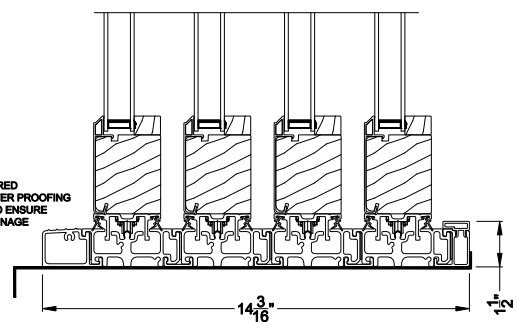

**CONTEMPORARY 2-1/4" MULTI-SLIDE PATIO DOOR (8726)**  
Vertical Section - With sill pan

Note: All dimensions are approximate. Weather Shield reserves the right to change specifications without notice.