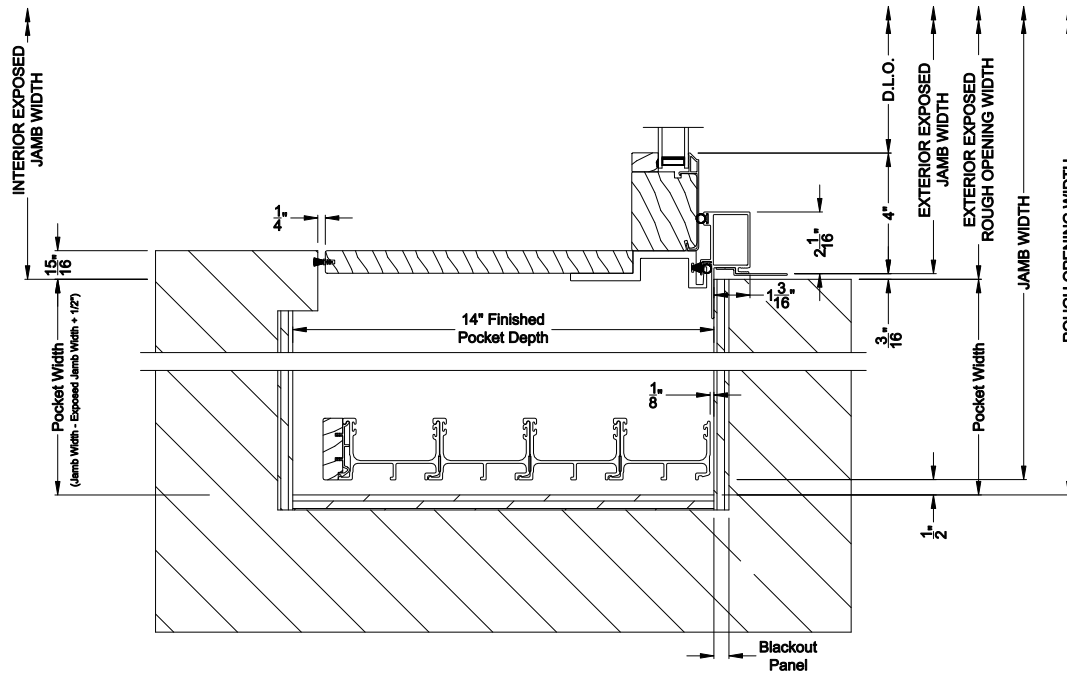

CONTEMPORARY 2-1/4" MULTI-SLIDE PATIO DOOR (8726)
Horizontal Pocket Section - 4 or Bi-parting 8 Panel Door

Note: All dimensions are approximate. Weather Shield reserves the right to change specifications without notice.