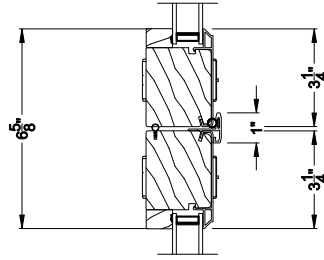

Weather Shield™

Contemporary Collection

2-1/4" Multi-Slide Doors

CROSS SECTION DETAILS

CONTEMPORARY 2-1/4" MULTI-SLIDE PATIO DOOR (8726)
Horizontal Section - Bi-parting stiles