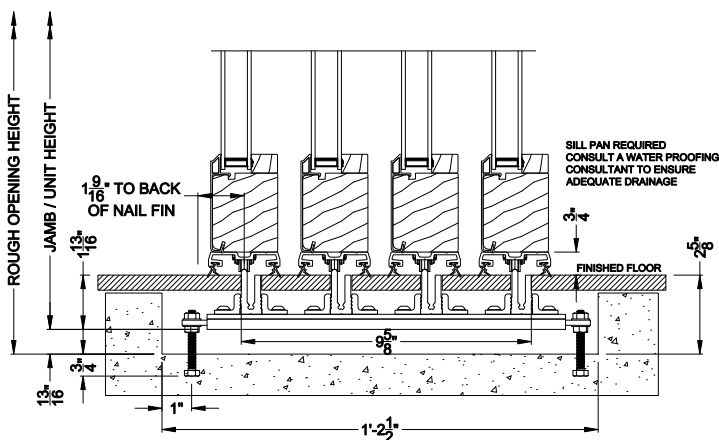

CONTEMPORARY 2-1/4" MULTI-SLIDE PATIO DOOR (8726)
Vertical Section - with T-track sill - 4 or Bi-parting 8 Panel Door