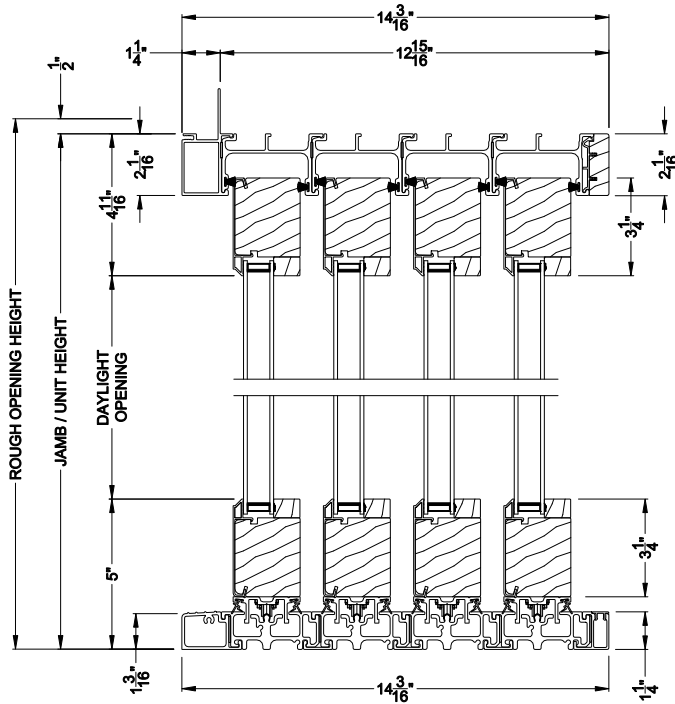

CONTEMPORARY 2-1/4" MULTI-SLIDE PATIO DOOR (8726)
Vertical Section - with Sill Riser - 4 or Bi-parting 8 Panel Door

Weather Shield™

Contemporary Collection

2-1/4" Multi-Slide Doors

CROSS SECTION DETAILS

CONTEMPORARY 2-1/4" MULTI-SLIDE PATIO DOOR (8726)
Vertical Section - Standard Sill - 4 or Bi-parting 8 Panel Door