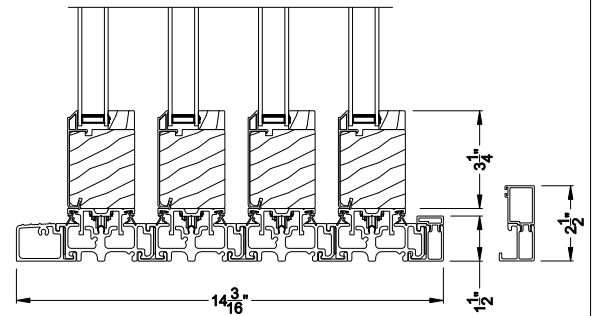

Weather Shield™

Contemporary Collection

2-1/4" Multi-Slide Doors

CROSS SECTION DETAILS

CONTEMPORARY 2-1/4" MULTI-SLIDE PATIO DOOR (8726)
Vertical Section - Standard Sill - 4 or Bi-parting 8 Panel Door

Note: All dimensions are approximate. Weather Shield reserves the right to change specifications without notice.