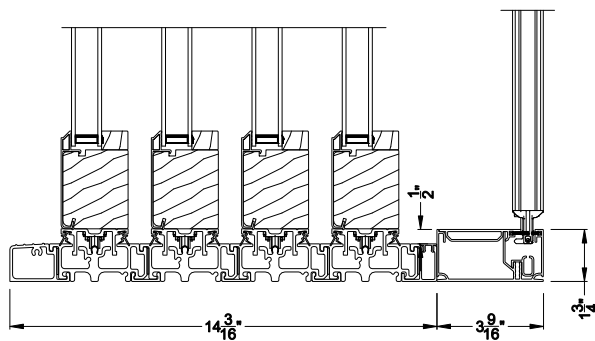

Weather Shield™

Contemporary Collection

2-1/4" Multi-Slide Doors

CROSS SECTION DETAILS

CONTEMPORARY 2-1/4" MULTI-SLIDE PATIO DOOR (8726)
 Vertical Section - Standard Sill - 4 or Bi-parting 8 Panel Door
 Shown with optional Center screen - recess mounted

CONTEMPORARY 2-1/4" MULTI-SLIDE PATIO DOOR (8726)
 Vertical Section - with Sill Riser - 4 or Bi-parting 8 Panel Door
 Shown with optional Center screen - recess mounted

CONTEMPORARY 2-1/4" MULTI-SLIDE PATIO DOOR (8726)
 Vertical Section - Standard Sill - 4 or Bi-parting 8 Panel Door
 Shown with optional Center screen - flush mounted

CONTEMPORARY 2-1/4" MULTI-SLIDE PATIO DOOR (8726)
 Vertical Section - with Sill Riser - 4 or Bi-parting 8 Panel Door
 Shown with optional Center screen - flush mounted

Note: All dimensions are approximate. Weather Shield reserves the right to change specifications without notice.

Note: All dimensions are approximate. Weather Shield reserves the right to change specifications without notice.