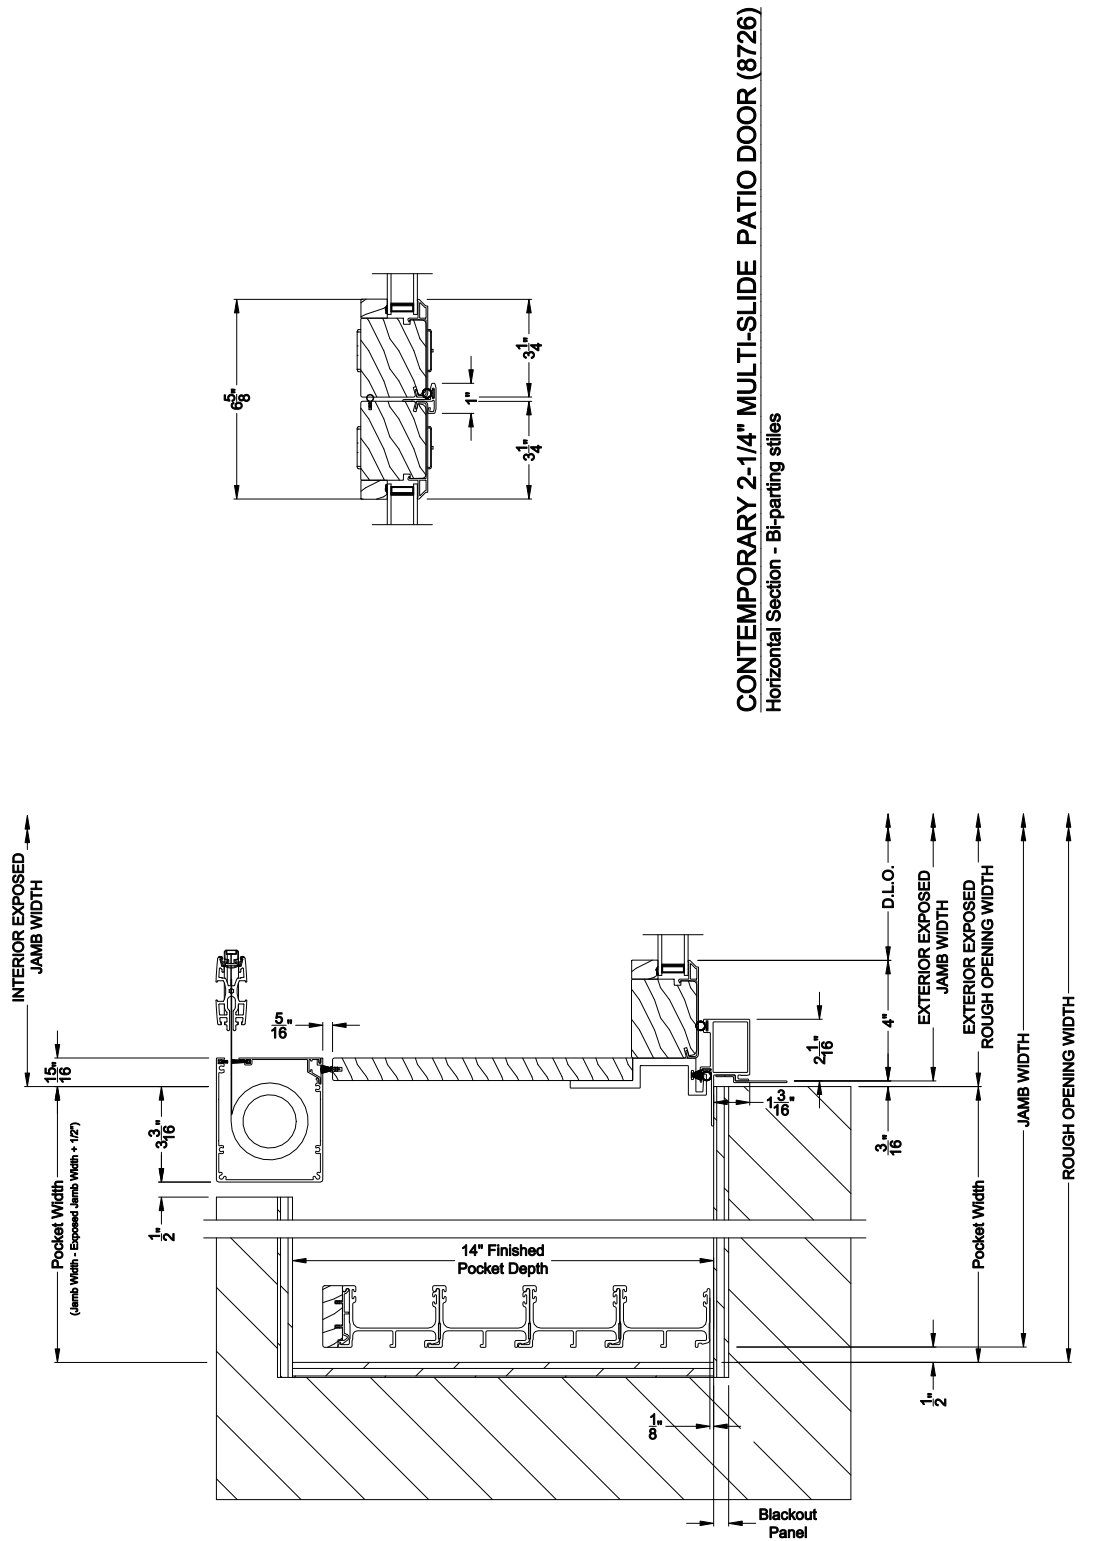

Weather Shield™

Contemporary Collection

2-1/4" Multi-Slide Doors

CROSS SECTION DETAILS

CONTEMPORARY 2-1/4" MULTI-SLIDE PATIO DOOR (8726)
Horizontal Section - Bi-parting stiles

CONTEMPORARY 2-1/4" MULTI-SLIDE PATIO DOOR (8726)
Horizontal Section - 4 Panel or Bi-parting 8 Panel Door
Shown with optional Center screen

Note: All dimensions are approximate. Weather Shield reserves the right to change specifications without notice.