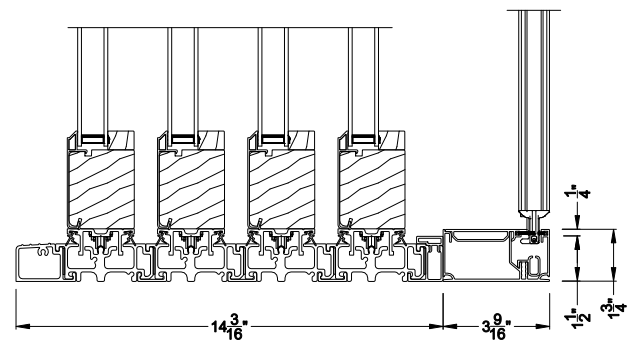

Weather Shield™

Contemporary Collection

2-1/4" Multi-Slide Doors

CROSS SECTION DETAILS

CONTEMPORARY 2-1/4" MULTI-SLIDE PATIO DOOR (8726)
 Vertical Section - Standard Sill - 4 or Bi-parting 8 Panel Door
 Shown with optional Center screen - recess mounted

CONTEMPORARY 2-1/4" MULTI-SLIDE PATIO DOOR (8726)
 Vertical Section - with Sill Riser - 4 or Bi-parting 8 Panel Door
 Shown with optional Center screen - recess mounted

CONTEMPORARY 2-1/4" MULTI-SLIDE PATIO DOOR (8726)
 Vertical Section - Standard Sill - 4 or Bi-parting 8 Panel Door
 Shown with optional Center screen - flush mounted

CONTEMPORARY 2-1/4" MULTI-SLIDE PATIO DOOR (8726)
 Vertical Section - with Sill Riser - 4 or Bi-parting 8 Panel Door
 Shown with optional Center screen - flush mounted

Note: All dimensions are approximate. Weather Shield reserves the right to change specifications without notice.

Note: All dimensions are approximate. Weather Shield reserves the right to change specifications without notice.