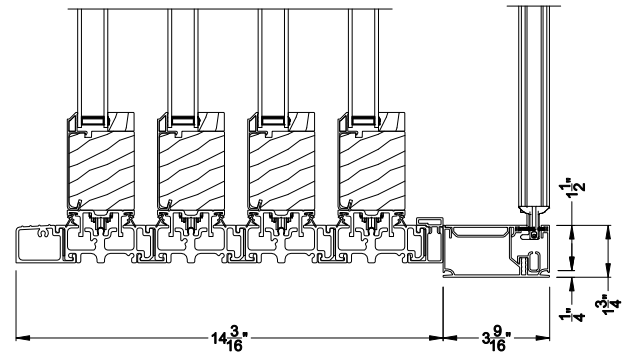

Weather Shield™

Contemporary Collection

2-1/4" Multi-Slide Doors

CROSS SECTION DETAILS

CONTEMPORARY 2-1/4" MULTI-SLIDE PATIO DOOR (8726)
 Vertical Section - Standard Sill - 4 or Bi-parting 8 Panel Door
 Shown with optional Center screen - recess mounted

CONTEMPORARY 2-1/4" MULTI-SLIDE PATIO DOOR (8726)
 Vertical Section - with Sill Riser - 4 or Bi-parting 8 Panel Door
 Shown with optional Center screen - recess mounted

CONTEMPORARY 2-1/4" MULTI-SLIDE PATIO DOOR (8726)
 Vertical Section - Standard Sill - 4 or Bi-parting 8 Panel Door
 Shown with optional Center screen - flush mounted

CONTEMPORARY 2-1/4" MULTI-SLIDE PATIO DOOR (8726)
 Vertical Section - with Sill Riser - 4 or Bi-parting 8 Panel Door
 Shown with optional Center screen - flush mounted

Note: All dimensions are approximate. Weather Shield reserves the right to change specifications without notice.

Note: All dimensions are approximate. Weather Shield reserves the right to change specifications without notice.