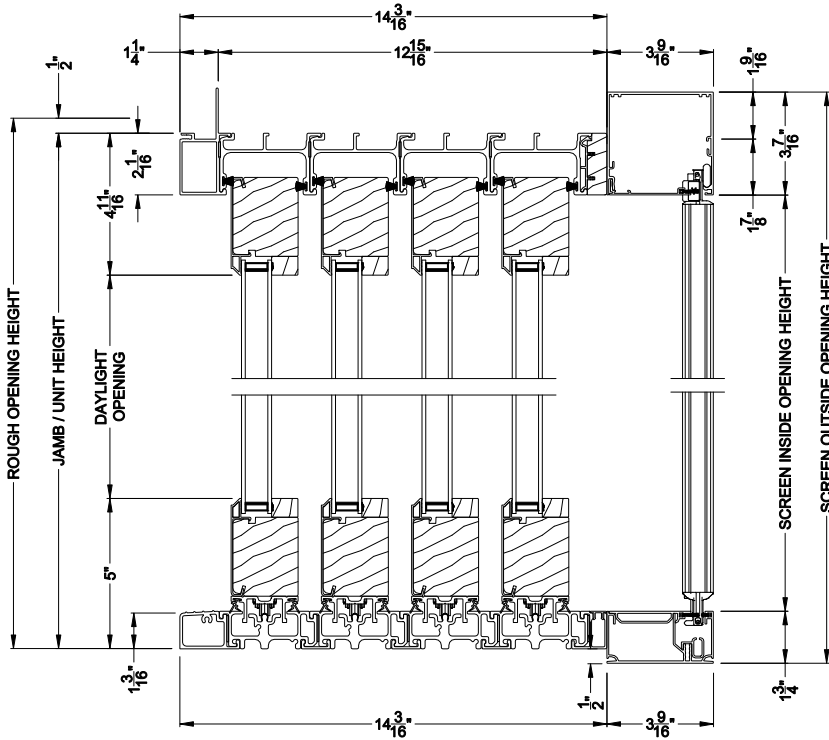

Weather Shield™

Contemporary Collection

2-1/4" Multi-Slide Doors

CROSS SECTION DETAILS

CONTEMPORARY 2-1/4" MULTI-SLIDE PATIO DOOR (8726)
 Vertical Section - Standard Sill - 4 or Bi-parting 8 Panel Door
 Shown with optional Center screen - recess mounted

CONTEMPORARY 2-1/4" MULTI-SLIDE PATIO DOOR (8726)
 Vertical Section - with Sill Riser - 4 or Bi-parting 8 Panel Door
 Shown with optional Center screen - recess mounted

CONTEMPORARY 2-1/4" MULTI-SLIDE PATIO DOOR (8726)
 Vertical Section - Standard Sill - 4 or Bi-parting 8 Panel Door
 Shown with optional Center screen - flush mounted

CONTEMPORARY 2-1/4" MULTI-SLIDE PATIO DOOR (8726)
 Vertical Section - with Sill Riser - 4 or Bi-parting 8 Panel Door
 Shown with optional Center screen - flush mounted

Note: All dimensions are approximate. Weather Shield reserves the right to change specifications without notice.

Note: All dimensions are approximate. Weather Shield reserves the right to change specifications without notice.