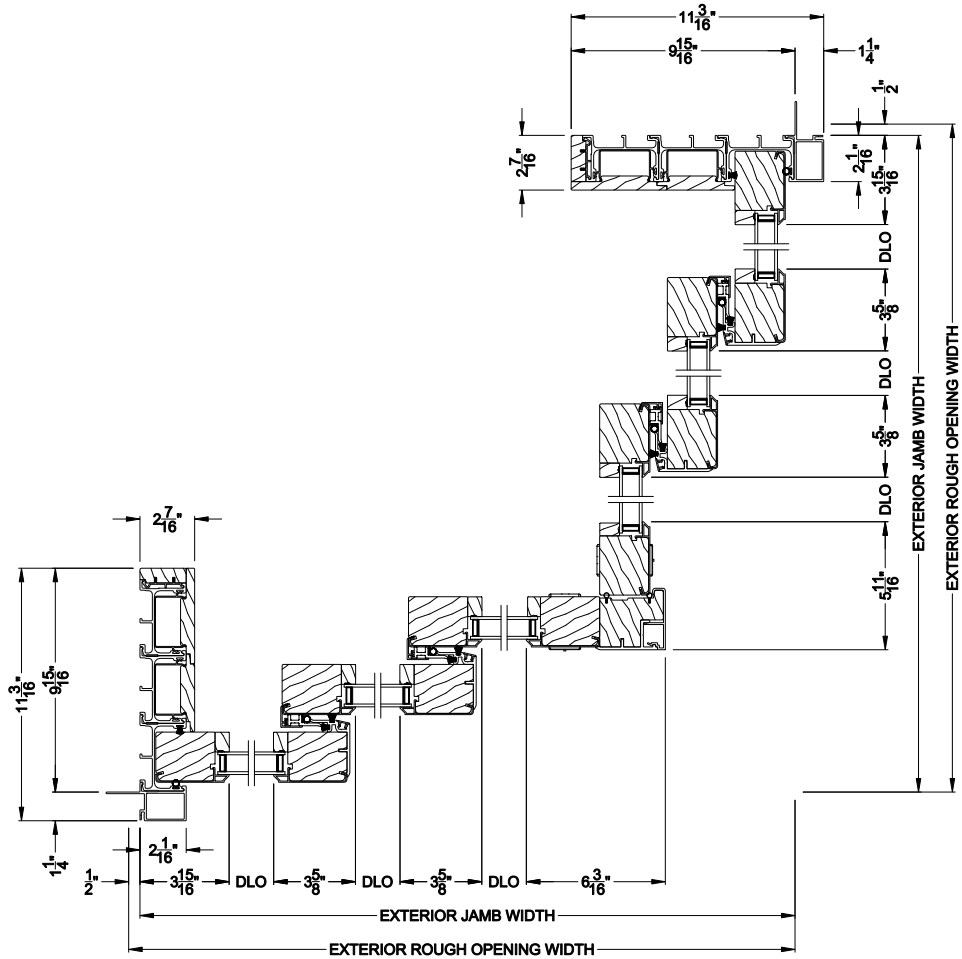

CONTEMPORARY 2-1/4" MULTI-SLIDE PATIO DOOR (8726)
Horizontal Section - 3L3R Panel Inside Corner Door

CONTEMPORARY 2-1/4" MULTI-SLIDE PATIO DOOR (8726)
Horizontal Section - 3L3R Panel Outside Corner Door

Note: All dimensions are approximate. Weather Shield reserves the right to change specifications without notice.