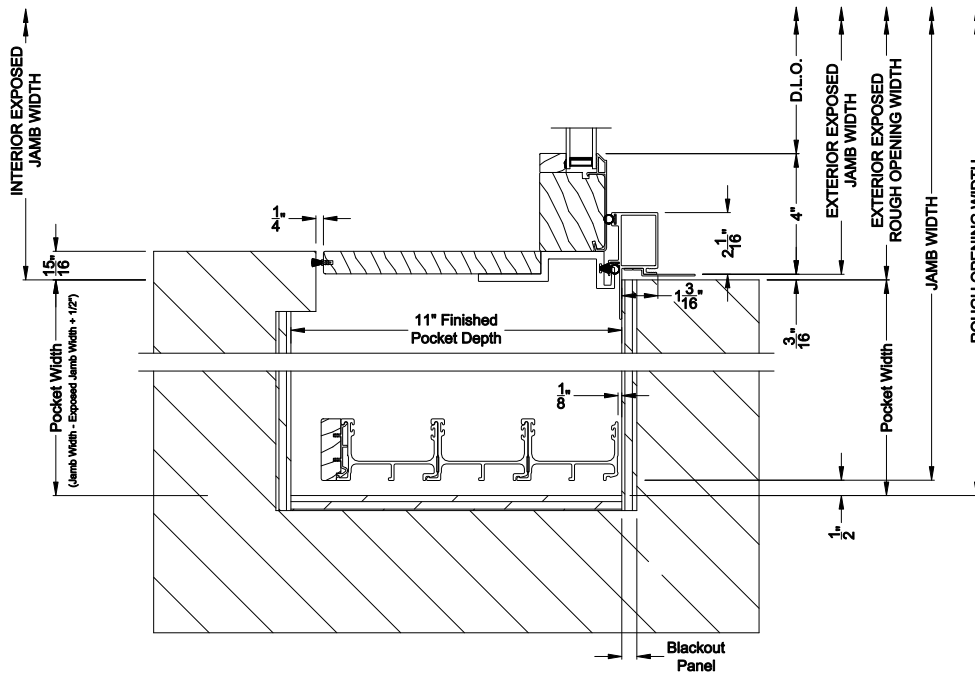

CONTEMPORARY 2-1/4" MULTI-SLIDE PATIO DOOR (8726)
Horizontal Pocket Section - 3 or Bi-parting 6 Panel Door

Note: All dimensions are approximate. Weather Shield reserves the right to change specifications without notice.