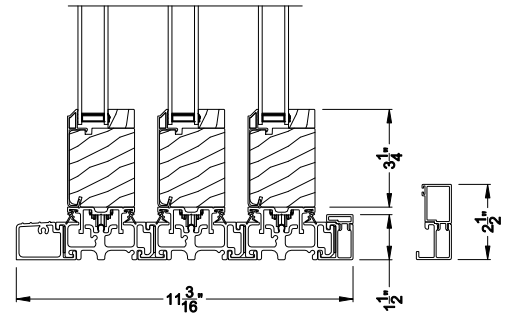

## 2-1/4" Multi-Slide Doors CROSS SECTION DETAILS

**CONTEMPORARY 2-1/4" MULTI-SLIDE PATIO DOOR (8726)**  
Vertical Section - Standard Sill - 3 or Bi-parting 6 Panel Door

**CONTEMPORARY 2-1/4" MULTI-SLIDE PATIO DOOR (8726)**  
Vertical Section - with Sill Riser - 3 or Bi-parting 6 Panel Door