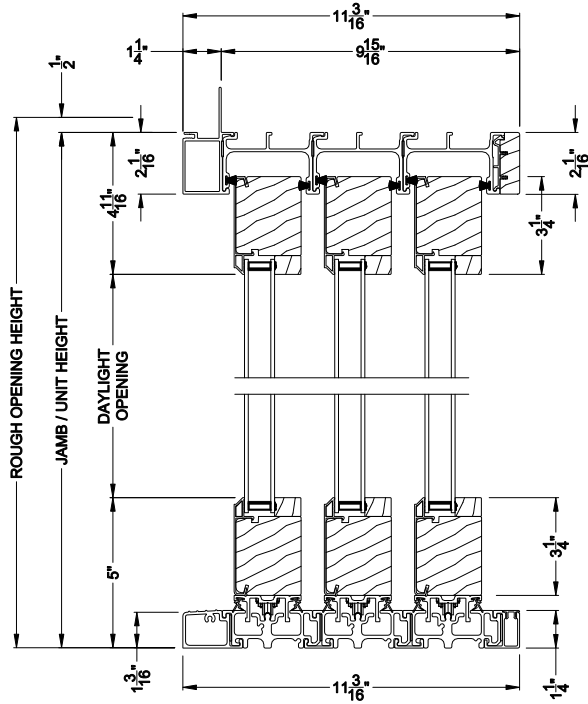

## 2-1/4" Multi-Slide Doors CROSS SECTION DETAILS

**CONTEMPORARY 2-1/4" MULTI-SLIDE PATIO DOOR (8726)**  
Vertical Section - Standard Sill - 3 or Bi-parting 6 Panel Door

**CONTEMPORARY 2-1/4" MULTI-SLIDE PATIO DOOR (8726)**  
Vertical Section - with Sill Riser - 3 or Bi-parting 6 Panel Door

**CONTEMPORARY 2-1/4" MULTI-SLIDE PATIO DOOR (8726)**  
Vertical Section - With sill pan

Note: All dimensions are approximate. Weather Shield reserves the right to change specifications without notice.