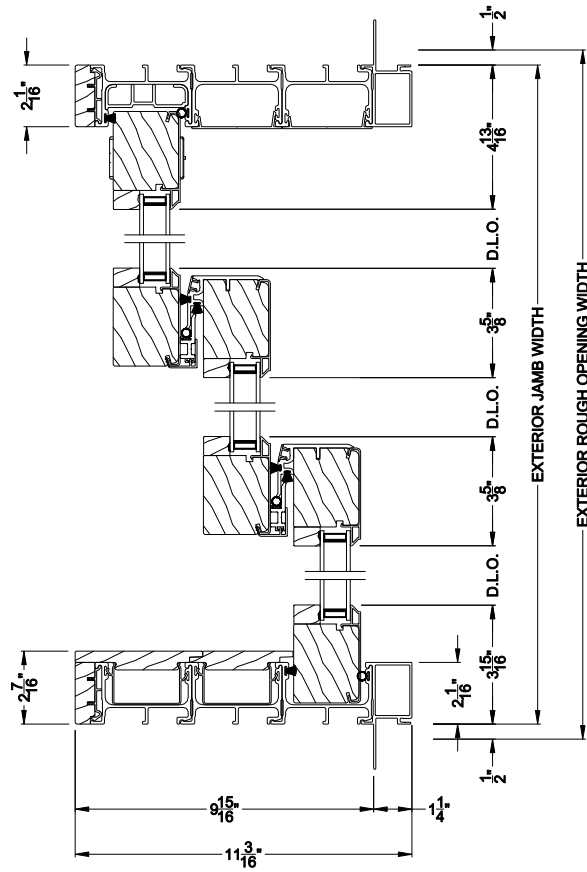

Weather Shield™

Contemporary Collection

2-1/4" Multi-Slide Doors

CROSS SECTION DETAILS

Note: All dimensions are approximate. Weather Shield reserves the right to change specifications without notice.