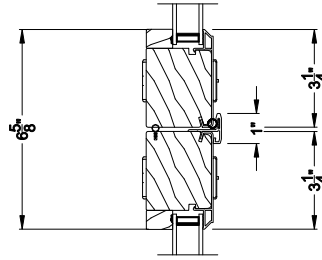

Weather Shield™

Contemporary Collection

2-1/4" Multi-Slide Doors

CROSS SECTION DETAILS

CONTEMPORARY 2-1/4" MULTI-SLIDE PATIO DOOR (8726)
Horizontal Section - Bi-parting stiles