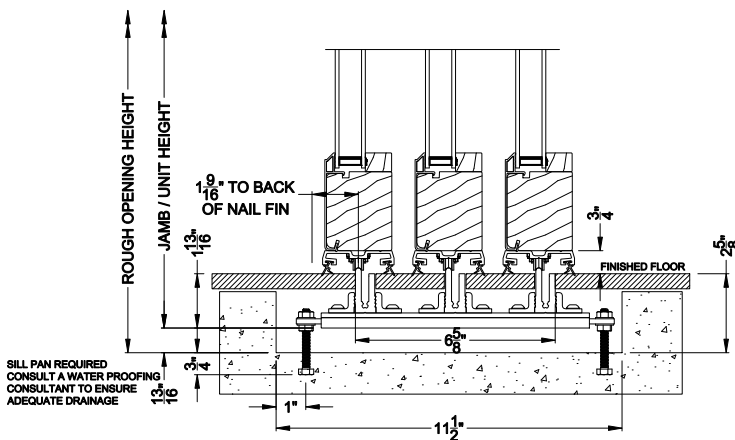

CONTEMPORARY 2-1/4" MULTI-SLIDE PATIO DOOR (8726)
Vertical Section - with T-track sill - 3 or Bi-parting 6 Panel Door