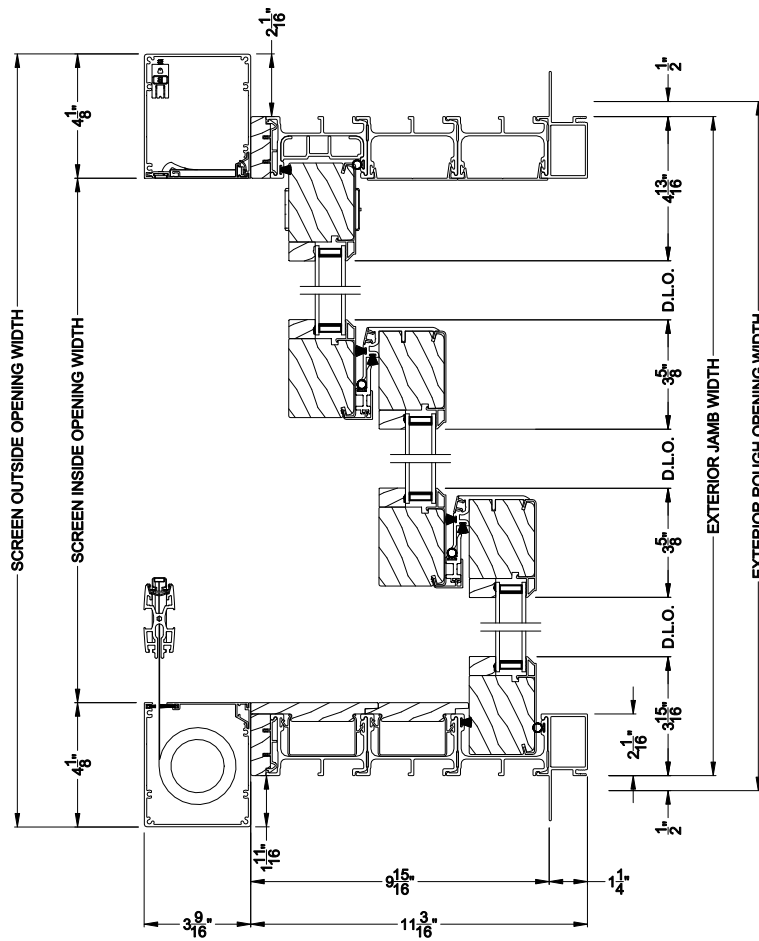

Weather Shield™

Contemporary Collection

2-1/4" Multi-Slide Doors

CROSS SECTION DETAILS

CONTEMPORARY 2-1/4" MULTI-SLIDE PATIO DOOR (8726)

Horizontal Section - 3 Panel Door
Shown with optional Center screen

Note: All dimensions are approximate. Weather Shield reserves the right to change specifications without notice.