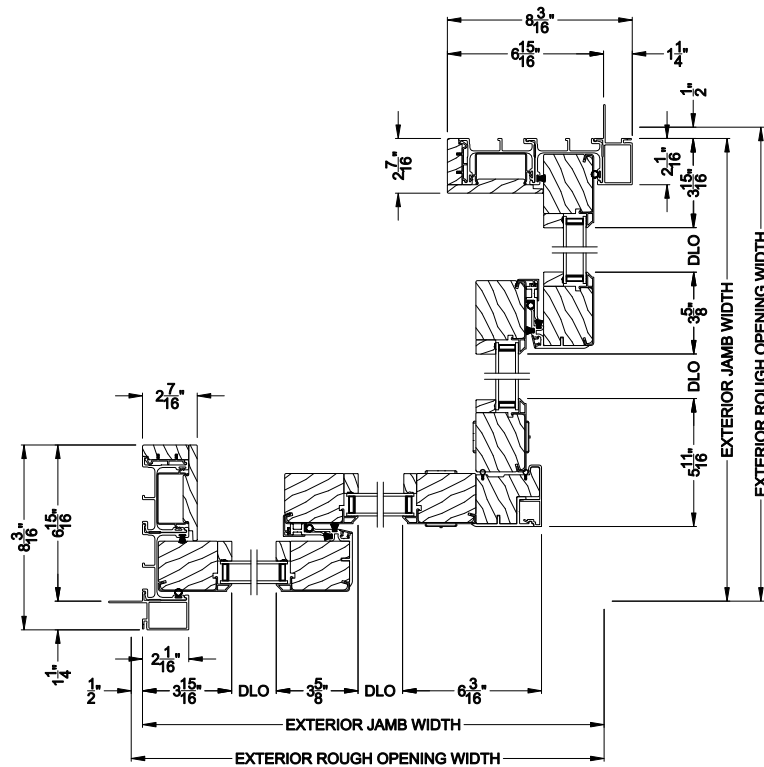

CONTEMPORARY 2-1/4" MULTI-SLIDE PATIO DOOR (8726)
Horizontal Section - 2L2R Panel Inside Corner Door

CONTEMPORARY 2-1/4" MULTI-SLIDE PATIO DOOR (8726)
Horizontal Section - 2L2R Panel Outside Corner Door

Note: All dimensions are approximate. Weather Shield reserves the right to change specifications without notice.