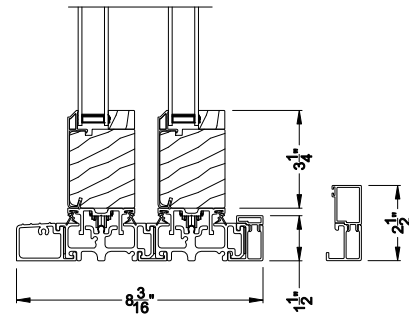

Weather Shield™

Contemporary Collection

2-1/4" Multi-Slide Doors

CROSS SECTION DETAILS

CONTEMPORARY 2-1/4" MULTI-SLIDE PATIO DOOR (8726)
Vertical Section - Standard Sill - 2 or Bi-parting 4 Panel Door

CONTEMPORARY 2-1/4" MULTI-SLIDE PATIO DOOR (8726)
Vertical Section - with Sill Riser - 2 or Bi-parting 4 Panel Door

CONTEMPORARY 2-1/4" MULTI-SLIDE PATIO DOOR (8726)
Vertical Section - with T-track sill - 2 or Bi-parting 4 Panel Door

CONTEMPORARY 2-1/4" MULTI-SLIDE PATIO DOOR (8726)
Vertical Section - With sill pan

Note: All dimensions are approximate. Weather Shield reserves the right to change specifications without notice.

Note: All dimensions are approximate. Weather Shield reserves the right to change specifications without notice.

Weather Shield™

Contemporary Collection

2-1/4" Multi-Slide Doors

CROSS SECTION DETAILS

CONTEMPORARY 2-1/4" MULTI-SLIDE PATIO DOOR (8726)
 Horizontal Motorized Pocket Section - 2 or Bi-parting 4 Panel Door

Note: All dimensions are approximate. Weather Shield reserves the right to change specifications without notice.

CONTEMPORARY 2-1/4" MULTI-SLIDE PATIO DOOR (8726)
 Horizontal Section - 2L2R Panel Inside Corner Door