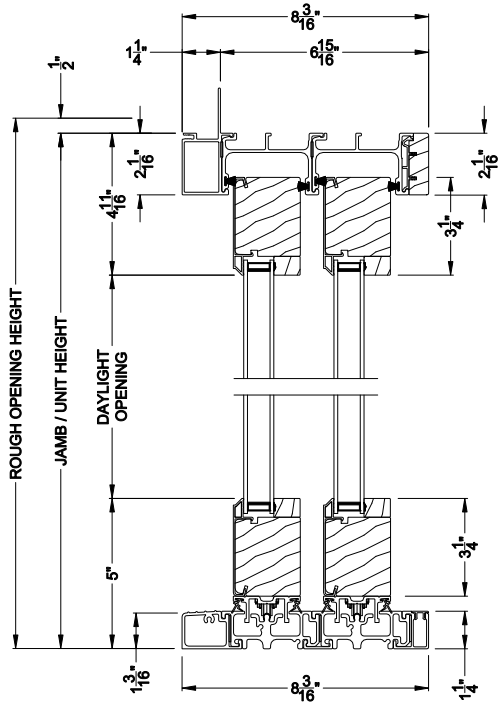

Weather Shield™

Contemporary Collection

2-1/4" Multi-Slide Doors

CROSS SECTION DETAILS

CONTEMPORARY 2-1/4" MULTI-SLIDE PATIO DOOR (8726)
Vertical Section - Standard Sill - 2 or Bi-parting 4 Panel Door

CONTEMPORARY 2-1/4" MULTI-SLIDE PATIO DOOR (8726)
Vertical Section - with Sill Riser - 2 or Bi-parting 4 Panel Door

CONTEMPORARY 2-1/4" MULTI-SLIDE PATIO DOOR (8726)
Vertical Section - with T-track sill - 2 or Bi-parting 4 Panel Door

CONTEMPORARY 2-1/4" MULTI-SLIDE PATIO DOOR (8726)
Vertical Section - With sill pan

Note: All dimensions are approximate. Weather Shield reserves the right to change specifications without notice.

Note: All dimensions are approximate. Weather Shield reserves the right to change specifications without notice.

Weather Shield™

Contemporary Collection

2-1/4" Multi-Slide Doors

CROSS SECTION DETAILS

CONTEMPORARY 2-1/4" MULTI-SLIDE PATIO DOOR (8726)
 Horizontal Motorized Pocket Section - 2 or Bi-parting 4 Panel Door

Note: All dimensions are approximate. Weather Shield reserves the right to change specifications without notice.

CONTEMPORARY 2-1/4" MULTI-SLIDE PATIO DOOR (8726)
 Horizontal Section - 2L2R Panel Inside Corner Door