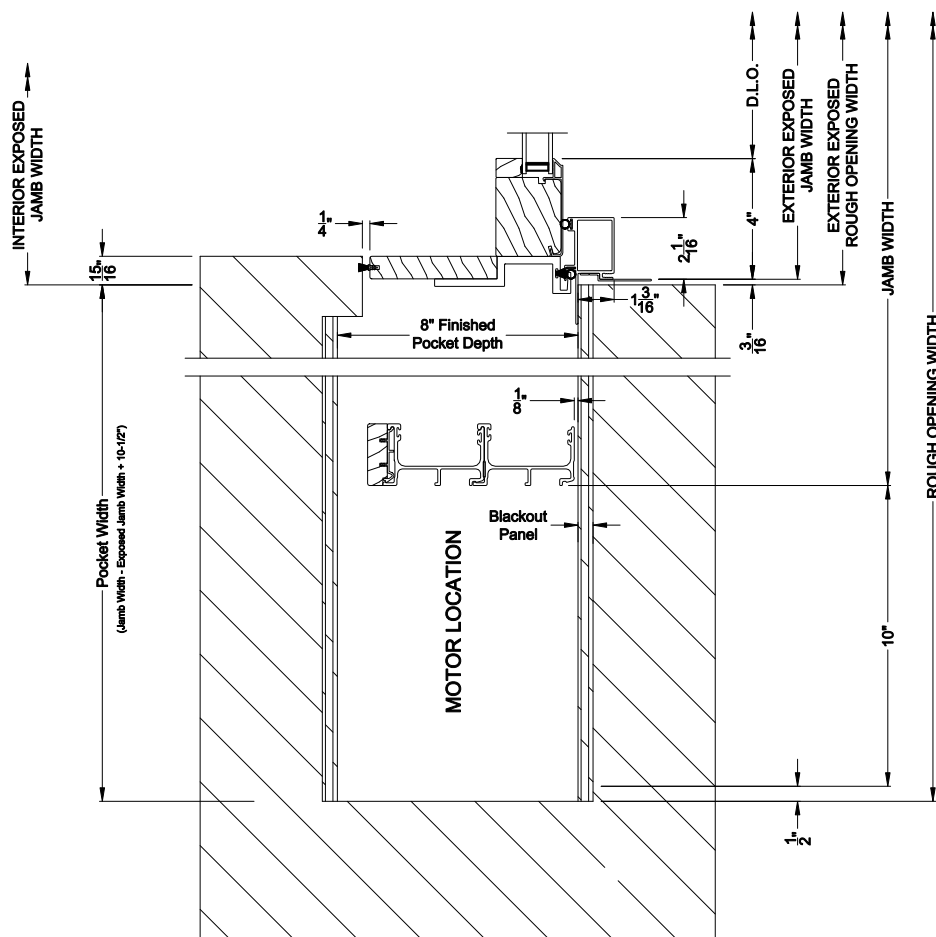

CONTEMPORARY 2-1/4" MULTI-SLIDE PATIO DOOR (8726)
Vertical Section - with T-track sill - 2 or Bi-parting 4 Panel Door

CONTEMPORARY 2-1/4" MULTI-SLIDE PATIO DOOR (8726)
Vertical Section - With sill pan

Note: All dimensions are approximate. Weather Shield reserves the right to change specifications without notice.

Weather Shield™

Contemporary Collection

2-1/4" Multi-Slide Doors

CROSS SECTION DETAILS

CONTEMPORARY 2-1/4" MULTI-SLIDE PATIO DOOR (8726)
Horizontal Section - Bi-parting stiles

CONTEMPORARY 2-1/4" MULTI-SLIDE PATIO DOOR (8726)
Horizontal Pocket Section - 2 or Bi-parting 4 Panel Door

Note: All dimensions are approximate. Weather Shield reserves the right to change specifications without notice.

Weather Shield™

Contemporary Collection

2-1/4" Multi-Slide Doors

CROSS SECTION DETAILS

CONTEMPORARY 2-1/4" MULTI-SLIDE PATIO DOOR (8726)
 Horizontal Motorized Pocket Section - 2 or Bi-parting 4 Panel Door

Note: All dimensions are approximate. Weather Shield reserves the right to change specifications without notice.

CONTEMPORARY 2-1/4" MULTI-SLIDE PATIO DOOR (8726)
 Horizontal Section - 2L2R Panel Inside Corner Door