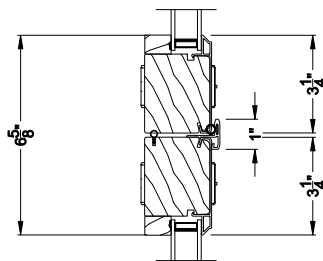

CONTEMPORARY 2-1/4" MULTI-SLIDE PATIO DOOR (8726)
Vertical Section - with T-track sill - 2 or Bi-parting 4 Panel Door

CONTEMPORARY 2-1/4" MULTI-SLIDE PATIO DOOR (8726)
Vertical Section - With sill pan

Note: All dimensions are approximate. Weather Shield reserves the right to change specifications without notice.

Weather Shield™

Contemporary Collection

2-1/4" Multi-Slide Doors

CROSS SECTION DETAILS

CONTEMPORARY 2-1/4" MULTI-SLIDE PATIO DOOR (8726)
Horizontal Section - Bi-parting stiles

CONTEMPORARY 2-1/4" MULTI-SLIDE PATIO DOOR (8726)
Horizontal Pocket Section - 2 or Bi-parting 4 Panel Door

Note: All dimensions are approximate. Weather Shield reserves the right to change specifications without notice.

Weather Shield™

Contemporary Collection

2-1/4" Multi-Slide Doors

CROSS SECTION DETAILS

CONTEMPORARY 2-1/4" MULTI-SLIDE PATIO DOOR (8726)
 Horizontal Motorized Pocket Section - 2 or Bi-parting 4 Panel Door