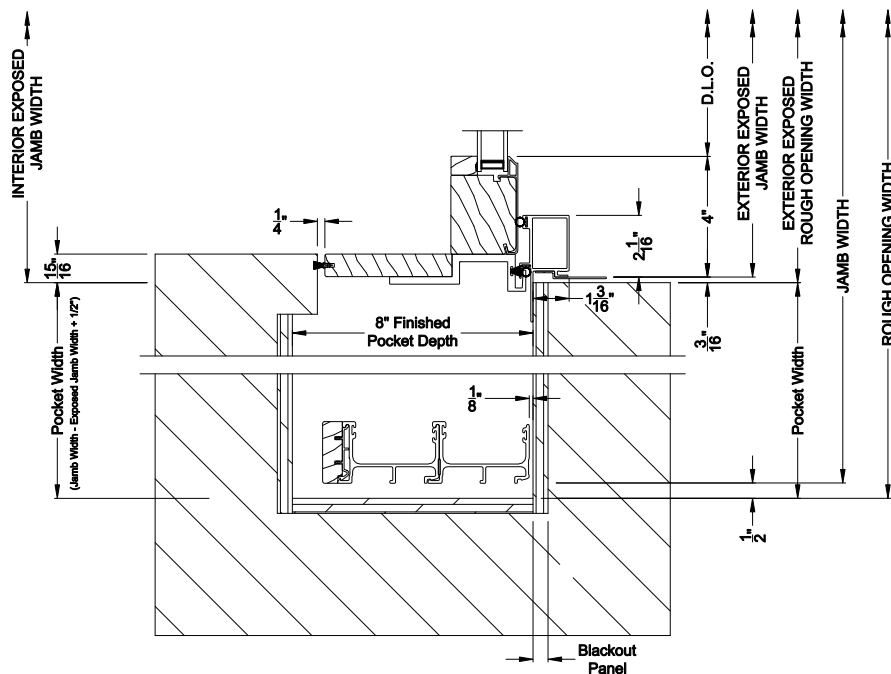

CONTEMPORARY 2-1/4" MULTI-SLIDE PATIO DOOR (8726)
Vertical Section - with T-track sill - 2 or Bi-parting 4 Panel Door

CONTEMPORARY 2-1/4" MULTI-SLIDE PATIO DOOR (8726)
Vertical Section - With sill pan

Note: All dimensions are approximate. Weather Shield reserves the right to change specifications without notice.

Weather Shield™

Contemporary Collection

2-1/4" Multi-Slide Doors

CROSS SECTION DETAILS

CONTEMPORARY 2-1/4" MULTI-SLIDE PATIO DOOR (8726)
Horizontal Section - Bi-parting stiles

CONTEMPORARY 2-1/4" MULTI-SLIDE PATIO DOOR (8726)
Horizontal Pocket Section - 2 or Bi-parting 4 Panel Door

Note: All dimensions are approximate. Weather Shield reserves the right to change specifications without notice.

Weather Shield™

Contemporary Collection

2-1/4" Multi-Slide Doors

CROSS SECTION DETAILS

CONTEMPORARY 2-1/4" MULTI-SLIDE PATIO DOOR (8726)
 Horizontal Motorized Pocket Section - 2 or Bi-parting 4 Panel Door

Note: All dimensions are approximate. Weather Shield reserves the right to change specifications without notice.

CONTEMPORARY 2-1/4" MULTI-SLIDE PATIO DOOR (8726)
 Horizontal Section - 2L2R Panel Inside Corner Door