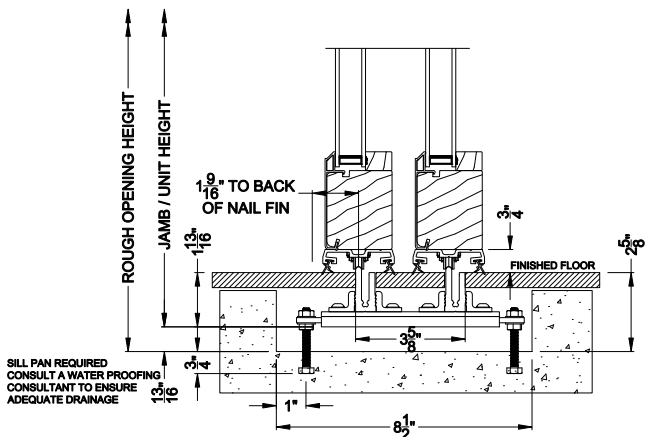

Weather Shield™

Contemporary Collection

2-1/4" Multi-Slide Doors

CROSS SECTION DETAILS

CONTEMPORARY 2-1/4" MULTI-SLIDE PATIO DOOR (8726)
Vertical Section - Standard Sill - 2 or Bi-parting 4 Panel Door

CONTEMPORARY 2-1/4" MULTI-SLIDE PATIO DOOR (8726)
Vertical Section - with Sill Riser - 2 or Bi-parting 4 Panel Door

CONTEMPORARY 2-1/4" MULTI-SLIDE PATIO DOOR (8726)
Vertical Section - with T-track sill - 2 or Bi-parting 4 Panel Door

CONTEMPORARY 2-1/4" MULTI-SLIDE PATIO DOOR (8726)
Vertical Section - With sill pan

Note: All dimensions are approximate. Weather Shield reserves the right to change specifications without notice.