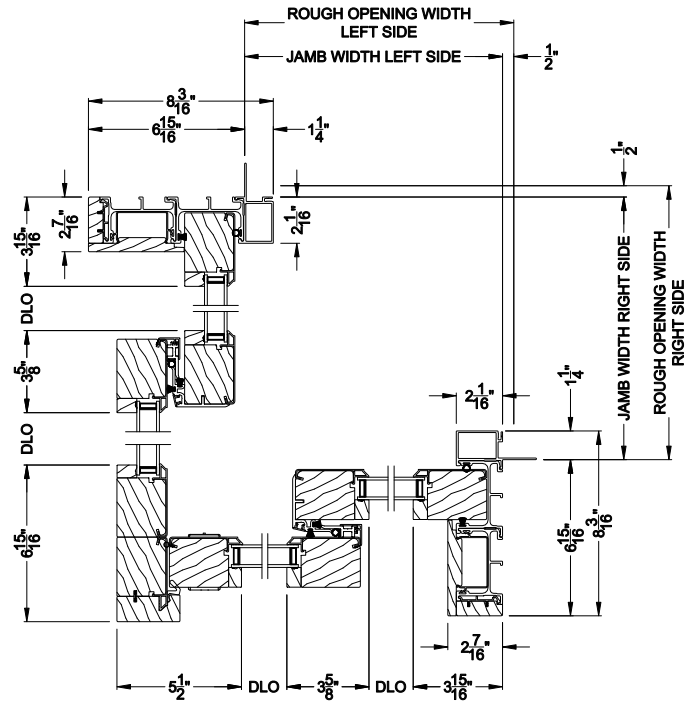

Note: All dimensions are approximate. Weather Shield reserves the right to change specifications without notice.

Weather Shield™

Contemporary Collection

2-1/4" Multi-Slide Doors

CROSS SECTION DETAILS

CONTEMPORARY 2-1/4" MULTI-SLIDE PATIO DOOR (8726)
 Horizontal Motorized Pocket Section - 2 or Bi-parting 4 Panel Door

Note: All dimensions are approximate. Weather Shield reserves the right to change specifications without notice.

CONTEMPORARY 2-1/4" MULTI-SLIDE PATIO DOOR (8726)
 Horizontal Section - 2L2R Panel Inside Corner Door