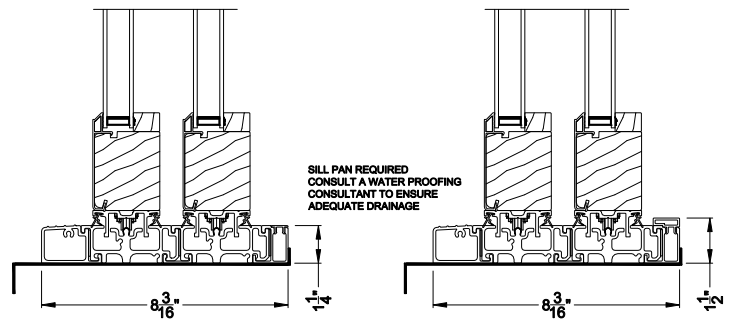

Weather Shield™

Contemporary Collection

2-1/4" Multi-Slide Doors

CROSS SECTION DETAILS

CONTEMPORARY 2-1/4" MULTI-SLIDE PATIO DOOR (8726)
Vertical Section - Standard Sill - 2 or Bi-parting 4 Panel Door

CONTEMPORARY 2-1/4" MULTI-SLIDE PATIO DOOR (8726)
Vertical Section - with Sill Riser - 2 or Bi-parting 4 Panel Door

CONTEMPORARY 2-1/4" MULTI-SLIDE PATIO DOOR (8726)
Vertical Section - with T-track sill - 2 or Bi-parting 4 Panel Door

CONTEMPORARY 2-1/4" MULTI-SLIDE PATIO DOOR (8726)
Vertical Section - With sill pan

Note: All dimensions are approximate. Weather Shield reserves the right to change specifications without notice.

Note: All dimensions are approximate. Weather Shield reserves the right to change specifications without notice.

Weather Shield™

Contemporary Collection

2-1/4" Multi-Slide Doors

CROSS SECTION DETAILS

CONTEMPORARY 2-1/4" MULTI-SLIDE PATIO DOOR (8726)
 Horizontal Motorized Pocket Section - 2 or Bi-parting 4 Panel Door

Note: All dimensions are approximate. Weather Shield reserves the right to change specifications without notice.

CONTEMPORARY 2-1/4" MULTI-SLIDE PATIO DOOR (8726)
 Horizontal Section - 2L2R Panel Inside Corner Door