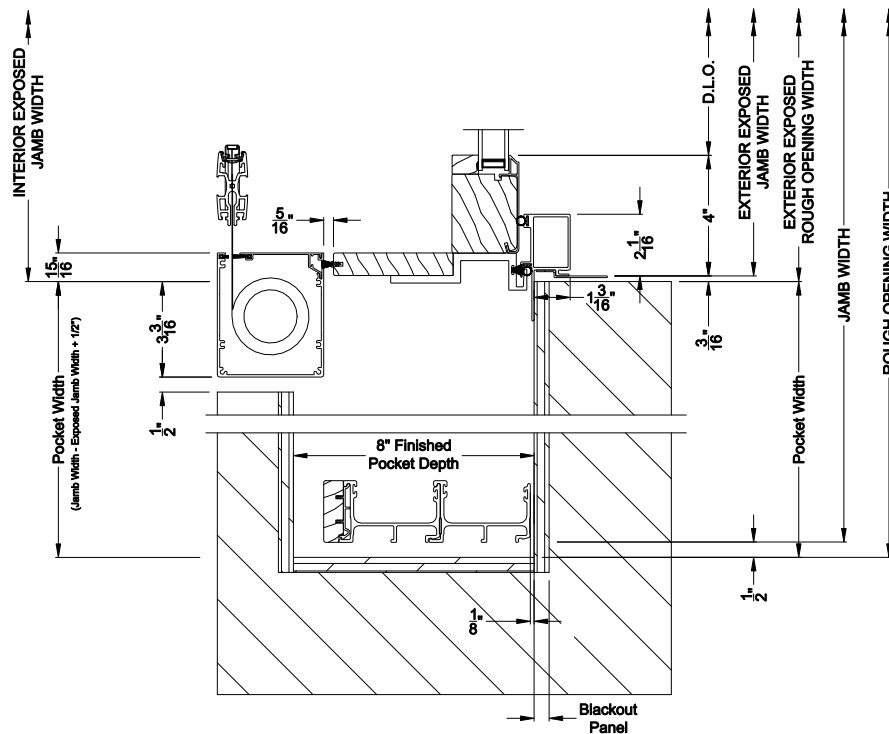

Note: All dimensions are approximate. Weather Shield reserves the right to change specifications without notice.

Weather Shield™

Contemporary Collection

2-1/4" Multi-Slide Doors

CROSS SECTION DETAILS

CONTEMPORARY 2-1/4" MULTI-SLIDE PATIO DOOR (8726)

Horizontal Section - 2 Panel Door
Shown with optional Center screen

Note: All dimensions are approximate. Weather Shield reserves the right to change specifications without notice.

Weather Shield™

Contemporary Collection

2-1/4" Multi-Slide Doors

CROSS SECTION DETAILS

CONTEMPORARY 2-1/4" MULTI-SLIDE PATIO DOOR (8726)
Horizontal Section - Bi-parting stiles

CONTEMPORARY 2-1/4" MULTI-SLIDE PATIO DOOR (8726)
Horizontal Section - 2 Panel or Bi-parting 4 Panel Door
Shown with optional Center screen

Note: All dimensions are approximate. Weather Shield reserves the right to change specifications without notice.