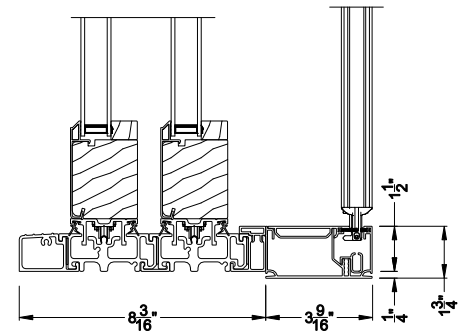

Weather Shield™

Contemporary Collection

2-1/4" Multi-Slide Doors

CROSS SECTION DETAILS

CONTEMPORARY 2-1/4" MULTI-SLIDE PATIO DOOR (8726)

Vertical Section - Standard Sill - 2 or Bi-parting 4 Panel Door
Shown with optional Center screen - recess mounted

CONTEMPORARY 2-1/4" MULTI-SLIDE PATIO DOOR (8726)

Vertical Section - with Sill Riser - 2 or Bi-parting 4 Panel Door
Shown with optional Center screen - recess mounted

CONTEMPORARY 2-1/4" MULTI-SLIDE PATIO DOOR (8726)

Note: All dimensions are approximate. Weather Shield reserves the right to change specifications without notice.

Weather Shield™

Contemporary Collection

2-1/4" Multi-Slide Doors

CROSS SECTION DETAILS

CONTEMPORARY 2-1/4" MULTI-SLIDE PATIO DOOR (8726)