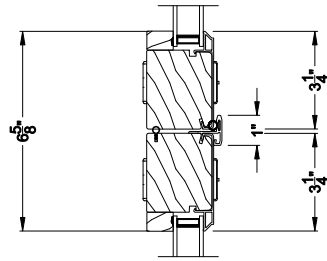

Horizontal Section - 2 Panel Door
Shown with optional Center screen

Note: All dimensions are approximate. Weather Shield reserves the right to change specifications without notice.

Weather Shield™

Contemporary Collection

2-1/4" Multi-Slide Doors

CROSS SECTION DETAILS

CONTEMPORARY 2-1/4" MULTI-SLIDE PATIO DOOR (8726)
Horizontal Section - Bi-parting stiles

CONTEMPORARY 2-1/4" MULTI-SLIDE PATIO DOOR (8726)
Horizontal Section - 2 Panel or Bi-parting 4 Panel Door
Shown with optional Center screen