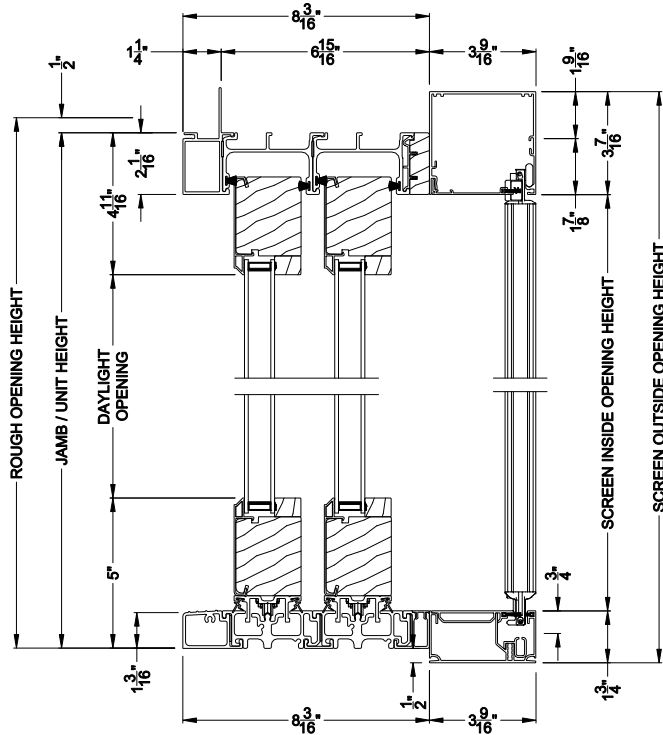

Weather Shield™

Contemporary Collection

2-1/4" Multi-Slide Doors

CROSS SECTION DETAILS

CONTEMPORARY 2-1/4" MULTI-SLIDE PATIO DOOR (8726)

Vertical Section - Standard Sill - 2 or Bi-parting 4 Panel Door
Shown with optional Center screen - recess mounted

CONTEMPORARY 2-1/4" MULTI-SLIDE PATIO DOOR (8726)

Vertical Section - with Sill Riser - 2 or Bi-parting 4 Panel Door
Shown with optional Center screen - recess mounted

CONTEMPORARY 2-1/4" MULTI-SLIDE PATIO DOOR (8726)

Vertical Section - Standard Sill - 2 or Bi-parting 4 Panel Door
Shown with optional Center screen - flush mounted

CONTEMPORARY 2-1/4" MULTI-SLIDE PATIO DOOR (8726)

Vertical Section - with Sill Riser - 2 or Bi-parting 4 Panel Door
Shown with optional Center screen - flush mounted

Note: All dimensions are approximate. Weather Shield reserves the right to change specifications without notice.

Weather Shield™

Contemporary Collection

2-1/4" Multi-Slide Doors

CROSS SECTION DETAILS

CONTEMPORARY 2-1/4" MULTI-SLIDE PATIO DOOR (8726)