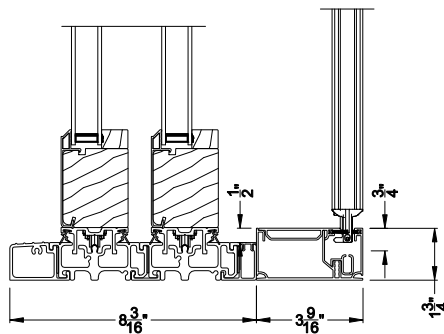

Weather Shield™

Contemporary Collection

2-1/4" Multi-Slide Doors

CROSS SECTION DETAILS

CONTEMPORARY 2-1/4" MULTI-SLIDE PATIO DOOR (8726)

Vertical Section - Standard Sill - 2 or Bi-parting 4 Panel Door
Shown with optional Center screen - recess mounted

CONTEMPORARY 2-1/4" MULTI-SLIDE PATIO DOOR (8726)

Vertical Section - with Sill Riser - 2 or Bi-parting 4 Panel Door
Shown with optional Center screen - recess mounted

CONTEMPORARY 2-1/4" MULTI-SLIDE PATIO DOOR (8726)

Note: All dimensions are approximate. Weather Shield reserves the right to change specifications without notice.

Weather Shield™

Contemporary Collection

2-1/4" Multi-Slide Doors

CROSS SECTION DETAILS

CONTEMPORARY 2-1/4" MULTI-SLIDE PATIO DOOR (8726)