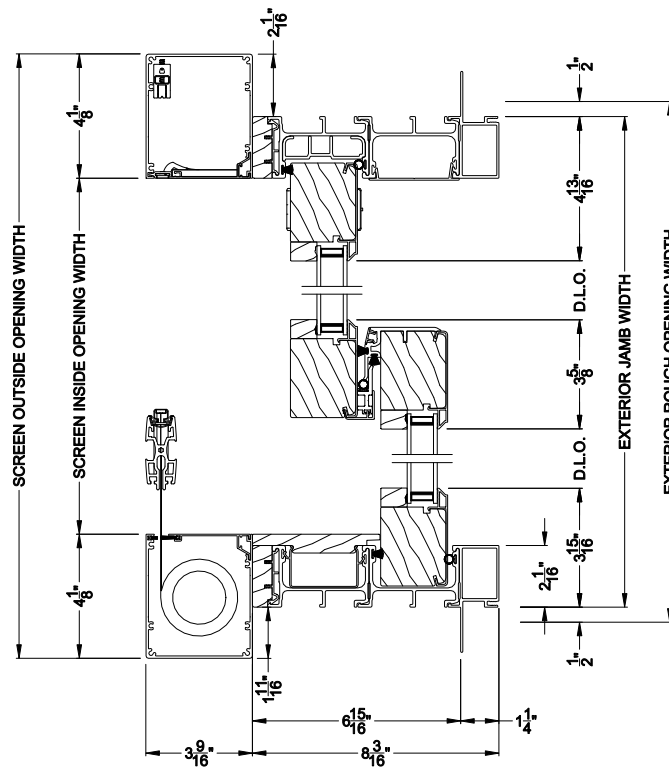

Vertical Section - Standard Sill - 2 or Bi-parting 4 Panel Door
Shown with optional Center screen - flush mounted

CONTEMPORARY 2-1/4" MULTI-SLIDE PATIO DOOR (8726)

Vertical Section - with Sill Riser - 2 or Bi-parting 4 Panel Door
Shown with optional Center screen - flush mounted

Note: All dimensions are approximate. Weather Shield reserves the right to change specifications without notice.

Weather Shield™

Contemporary Collection

2-1/4" Multi-Slide Doors

CROSS SECTION DETAILS

CONTEMPORARY 2-1/4" MULTI-SLIDE PATIO DOOR (8726)

Horizontal Section - 2 Panel Door
Shown with optional Center screen

Note: All dimensions are approximate. Weather Shield reserves the right to change specifications without notice.

Weather Shield™

Contemporary Collection