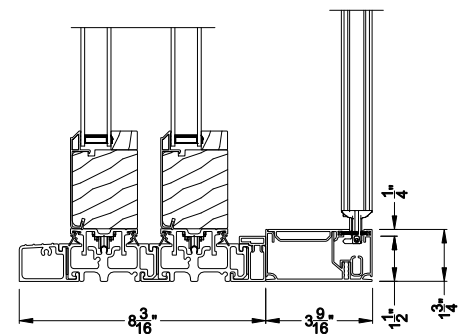

CONTEMPORARY 2-1/4" MULTI-SLIDE PATIO DOOR (8726)

Vertical Section - with Sill Riser - 2 or Bi-parting 4 Panel Door
Shown with optional Center screen - flush mounted

Note: All dimensions are approximate. Weather Shield reserves the right to change specifications without notice.