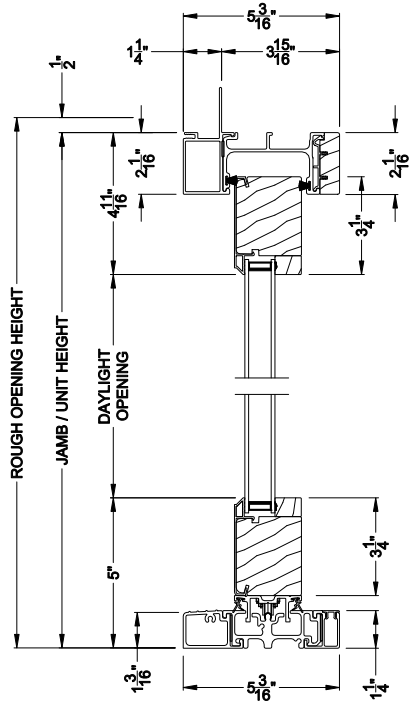

Weather Shield™

Contemporary Collection

2-1/4" Multi-Slide Doors

CROSS SECTION DETAILS

CONTEMPORARY 2-1/4" MULTI-SLIDE PATIO DOOR (8726)
Vertical Section - Standard Sill - 1 or Bi-parting 2 Panel Door

CONTEMPORARY 2-1/4" MULTI-SLIDE PATIO DOOR (8726)
Vertical Section - with Sill Riser - 1 or Bi-parting 2 Panel Door

CONTEMPORARY 2-1/4" MULTI-SLIDE PATIO DOOR (8726)
Vertical Section - with T-track sill - 1 or Bi-parting 2 Panel Door

CONTEMPORARY 2-1/4" MULTI-SLIDE PATIO DOOR (8726)
Vertical Section - With sill pan

Note: All dimensions are approximate. Weather Shield reserves the right to change specifications without notice.

Note: All dimensions are approximate. Weather Shield reserves the right to change specifications without notice.

Weather Shield™

Contemporary Collection

2-1/4" Multi-Slide Doors

CROSS SECTION DETAILS

CONTEMPORARY 2-1/4" MULTI-SLIDE PATIO DOOR (8726)
Horizontal Motorized Pocket Section - 1 or Bi-parting 2 Panel Door

Note: All dimensions are approximate. Weather Shield reserves the right to change specifications without notice.