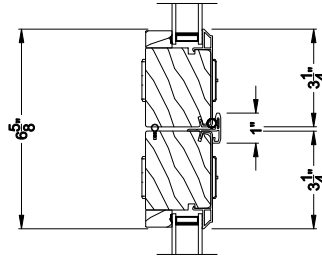

CONTEMPORARY 2-1/4" MULTI-SLIDE PATIO DOOR (8726)
Vertical Section - with T-track sill - 1 or Bi-parting 2 Panel Door

CONTEMPORARY 2-1/4" MULTI-SLIDE PATIO DOOR (8726)
Vertical Section - With sill pan

Note: All dimensions are approximate. Weather Shield reserves the right to change specifications without notice.

Weather Shield™

Contemporary Collection

2-1/4" Multi-Slide Doors

CROSS SECTION DETAILS

CONTEMPORARY 2-1/4" MULTI-SLIDE PATIO DOOR (8726)
Horizontal Section - Bi-parting stiles

CONTEMPORARY 2-1/4" MULTI-SLIDE PATIO DOOR (8726)
Horizontal Pocket Section - 1 or Bi-parting 2 Panel Door

Note: All dimensions are approximate. Weather Shield reserves the right to change specifications without notice.

Weather Shield™

Contemporary Collection

2-1/4" Multi-Slide Doors

CROSS SECTION DETAILS

CONTEMPORARY 2-1/4" MULTI-SLIDE PATIO DOOR (8726)
Horizontal Motorized Pocket Section - 1 or Bi-parting 2 Panel Door