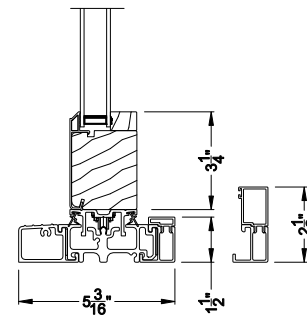

Weather Shield™

Contemporary Collection

2-1/4" Multi-Slide Doors

CROSS SECTION DETAILS

CONTEMPORARY 2-1/4" MULTI-SLIDE PATIO DOOR (8726)
Vertical Section - Standard Sill - 1 or Bi-parting 2 Panel Door

CONTEMPORARY 2-1/4" MULTI-SLIDE PATIO DOOR (8726)
Vertical Section - with Sill Riser - 1 or Bi-parting 2 Panel Door

CONTEMPORARY 2-1/4" MULTI-SLIDE PATIO DOOR (8726)
Vertical Section - with T-track sill - 1 or Bi-parting 2 Panel Door

CONTEMPORARY 2-1/4" MULTI-SLIDE PATIO DOOR (8726)
Vertical Section - With sill pan

Note: All dimensions are approximate. Weather Shield reserves the right to change specifications without notice.

Note: All dimensions are approximate. Weather Shield reserves the right to change specifications without notice.

Weather Shield™

Contemporary Collection

2-1/4" Multi-Slide Doors

CROSS SECTION DETAILS

CONTEMPORARY 2-1/4" MULTI-SLIDE PATIO DOOR (8726)
Horizontal Motorized Pocket Section - 1 or Bi-parting 2 Panel Door

Note: All dimensions are approximate. Weather Shield reserves the right to change specifications without notice.