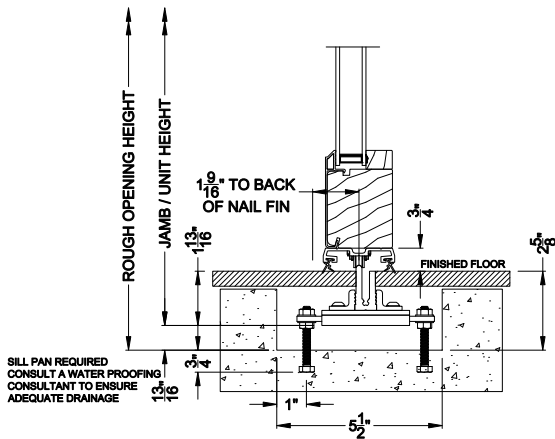

Weather Shield™

Contemporary Collection

2-1/4" Multi-Slide Doors

CROSS SECTION DETAILS

CONTEMPORARY 2-1/4" MULTI-SLIDE PATIO DOOR (8726)
Vertical Section - Standard Sill - 1 or Bi-parting 2 Panel Door

CONTEMPORARY 2-1/4" MULTI-SLIDE PATIO DOOR (8726)
Vertical Section - with Sill Riser - 1 or Bi-parting 2 Panel Door

CONTEMPORARY 2-1/4" MULTI-SLIDE PATIO DOOR (8726)
Vertical Section - with T-track sill - 1 or Bi-parting 2 Panel Door

CONTEMPORARY 2-1/4" MULTI-SLIDE PATIO DOOR (8726)
Vertical Section - With sill pan

Note: All dimensions are approximate. Weather Shield reserves the right to change specifications without notice.