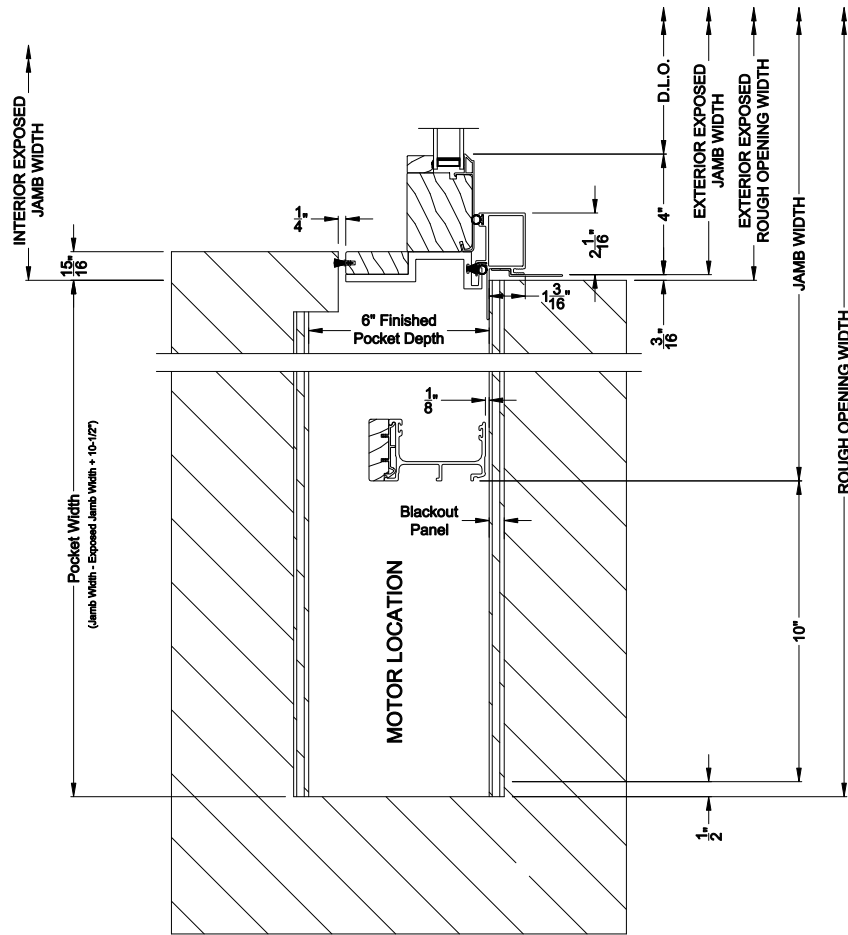

CONTEMPORARY 2-1/4" MULTI-SLIDE PATIO DOOR (8726)
Vertical Section - with T-track sill - 1 or Bi-parting 2 Panel Door

CONTEMPORARY 2-1/4" MULTI-SLIDE PATIO DOOR (8726)
Vertical Section - With sill pan

Note: All dimensions are approximate. Weather Shield reserves the right to change specifications without notice.

Weather Shield™

Contemporary Collection

2-1/4" Multi-Slide Doors

CROSS SECTION DETAILS

CONTEMPORARY 2-1/4" MULTI-SLIDE PATIO DOOR (8726)
Horizontal Section - Bi-parting stiles

CONTEMPORARY 2-1/4" MULTI-SLIDE PATIO DOOR (8726)
Horizontal Pocket Section - 1 or Bi-parting 2 Panel Door

Note: All dimensions are approximate. Weather Shield reserves the right to change specifications without notice.

Weather Shield™

Contemporary Collection

2-1/4" Multi-Slide Doors

CROSS SECTION DETAILS

CONTEMPORARY 2-1/4" MULTI-SLIDE PATIO DOOR (8726)
Horizontal Motorized Pocket Section - 1 or Bi-parting 2 Panel Door

Note: All dimensions are approximate. Weather Shield reserves the right to change specifications without notice.