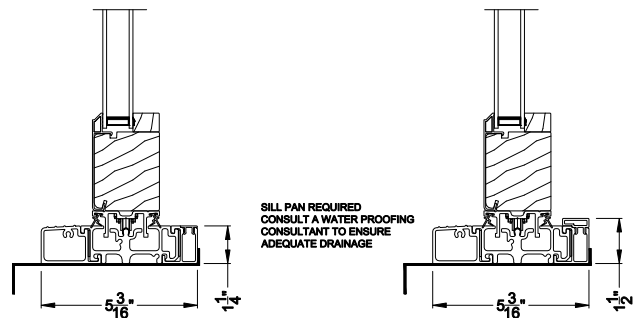

Weather Shield™

Contemporary Collection

2-1/4" Multi-Slide Doors

CROSS SECTION DETAILS

CONTEMPORARY 2-1/4" MULTI-SLIDE PATIO DOOR (8726)
Vertical Section - Standard Sill - 1 or Bi-parting 2 Panel Door

CONTEMPORARY 2-1/4" MULTI-SLIDE PATIO DOOR (8726)
Vertical Section - with Sill Riser - 1 or Bi-parting 2 Panel Door

CONTEMPORARY 2-1/4" MULTI-SLIDE PATIO DOOR (8726)
Vertical Section - with T-track sill - 1 or Bi-parting 2 Panel Door

CONTEMPORARY 2-1/4" MULTI-SLIDE PATIO DOOR (8726)
Vertical Section - With sill pan

Note: All dimensions are approximate. Weather Shield reserves the right to change specifications without notice.

Note: All dimensions are approximate. Weather Shield reserves the right to change specifications without notice.

Weather Shield™

Contemporary Collection

2-1/4" Multi-Slide Doors

CROSS SECTION DETAILS

CONTEMPORARY 2-1/4" MULTI-SLIDE PATIO DOOR (8726)
Horizontal Motorized Pocket Section - 1 or Bi-parting 2 Panel Door

Note: All dimensions are approximate. Weather Shield reserves the right to change specifications without notice.