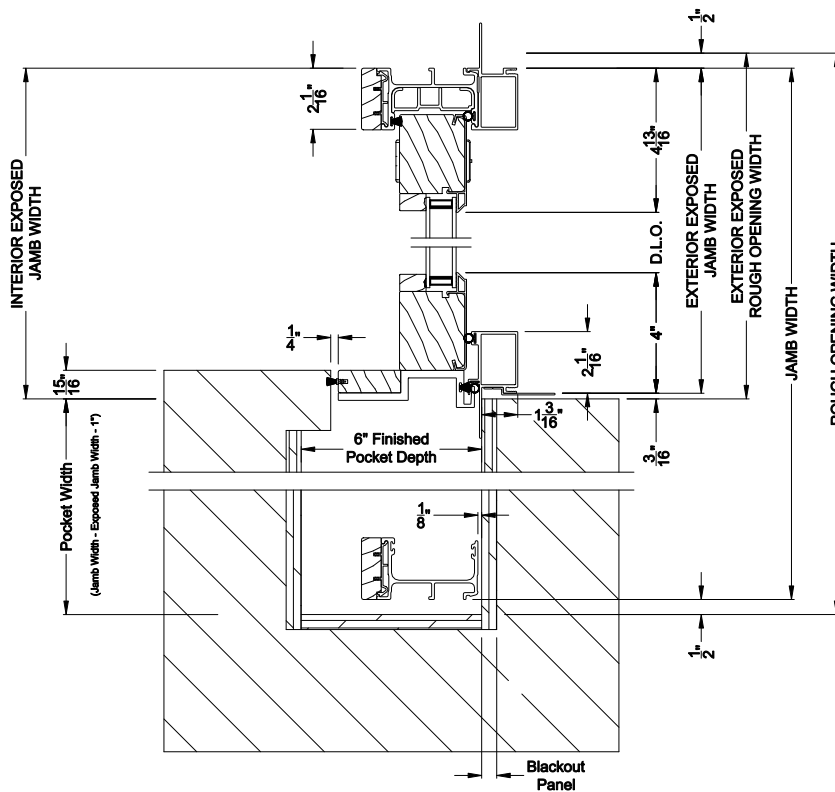

CONTEMPORARY 2-1/4" MULTI-SLIDE PATIO DOOR (8726)
Vertical Section - with T-track sill - 1 or Bi-parting 2 Panel Door

CONTEMPORARY 2-1/4" MULTI-SLIDE PATIO DOOR (8726)
Vertical Section - With sill pan

Note: All dimensions are approximate. Weather Shield reserves the right to change specifications without notice.

Weather Shield™

Contemporary Collection

2-1/4" Multi-Slide Doors

CROSS SECTION DETAILS

CONTEMPORARY 2-1/4" MULTI-SLIDE PATIO DOOR (8726)
Horizontal Section - Bi-parting stiles

CONTEMPORARY 2-1/4" MULTI-SLIDE PATIO DOOR (8726)
Horizontal Pocket Section - 1 or Bi-parting 2 Panel Door

Note: All dimensions are approximate. Weather Shield reserves the right to change specifications without notice.

Weather Shield™

Contemporary Collection

2-1/4" Multi-Slide Doors

CROSS SECTION DETAILS

CONTEMPORARY 2-1/4" MULTI-SLIDE PATIO DOOR (8726)
Horizontal Motorized Pocket Section - 1 or Bi-parting 2 Panel Door

Note: All dimensions are approximate. Weather Shield reserves the right to change specifications without notice.