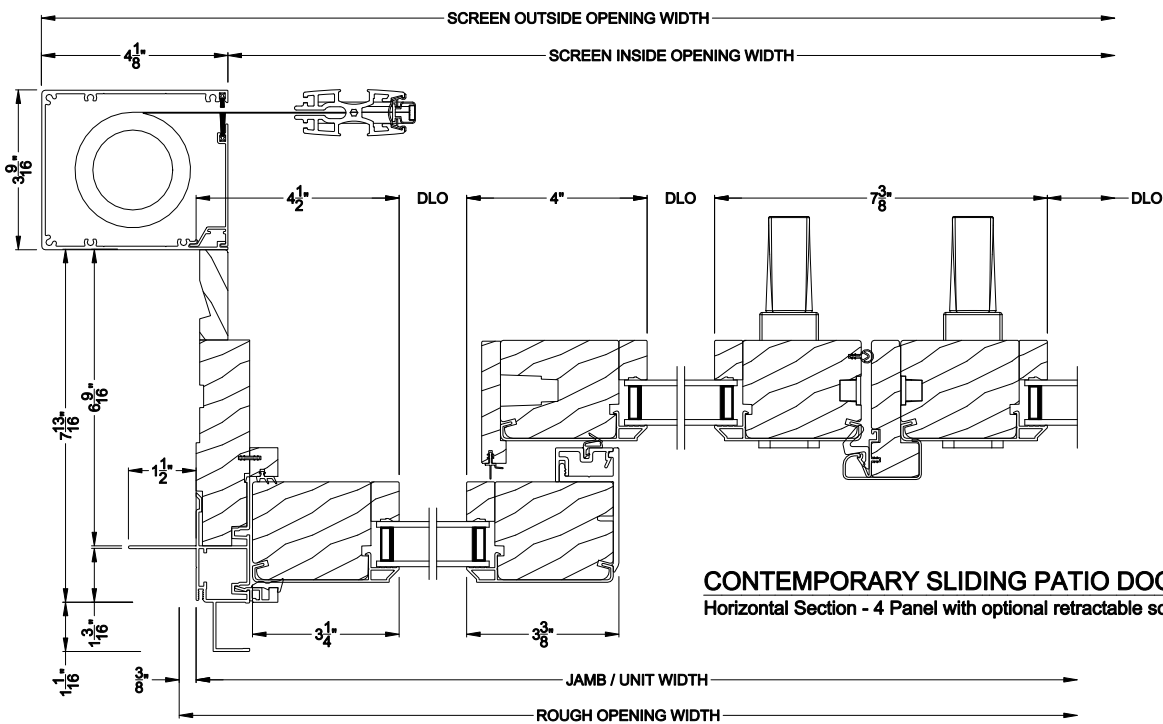

Note: All dimensions are approximate. Weather Shield reserves the right to change specifications without notice.

Weather Shield®

Contemporary Collection™

Next Gen Sliding Patio Doors

CROSS SECTION DETAILS

CONTEMPORARY SLIDING PATIO DOOR (8723)
Vertical Section - 6-9/16" jamb

CONTEMPORARY SLIDING PATIO DOOR (8723)
Horizontal Section - 4 Panel - 6-9/16" jamb

Note: All dimensions are approximate. Weather Shield reserves the right to change specifications without notice.

Weather Shield®

Contemporary Collection™

Next Gen Sliding Patio Doors

CROSS SECTION DETAILS

Note: All dimensions are approximate. Weather Shield reserves the right to change specifications without notice.