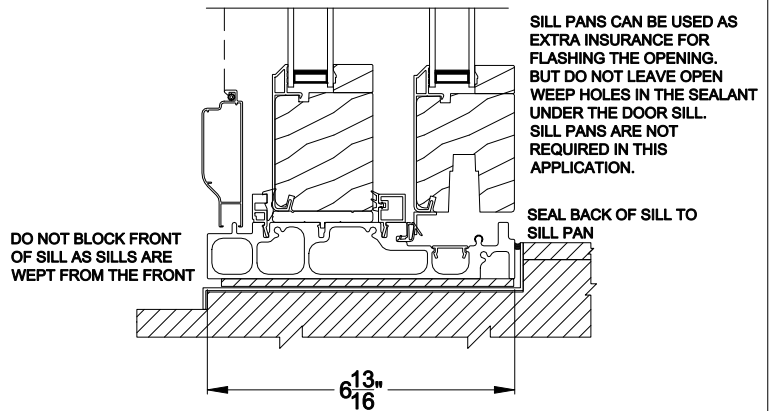

Note: All dimensions are approximate. Weather Shield reserves the right to change specifications without notice.

Weather Shield®

Contemporary Collection™

Next Gen Sliding Patio Doors

CROSS SECTION DETAILS

CONTEMPORARY SLIDING PATIO DOOR (8723)
Vertical Section - 6-9/16" jamb

CONTEMPORARY SLIDING PATIO DOOR (8723)
Horizontal Section - 4 Panel - 6-9/16" jamb

Note: All dimensions are approximate. Weather Shield reserves the right to change specifications without notice.