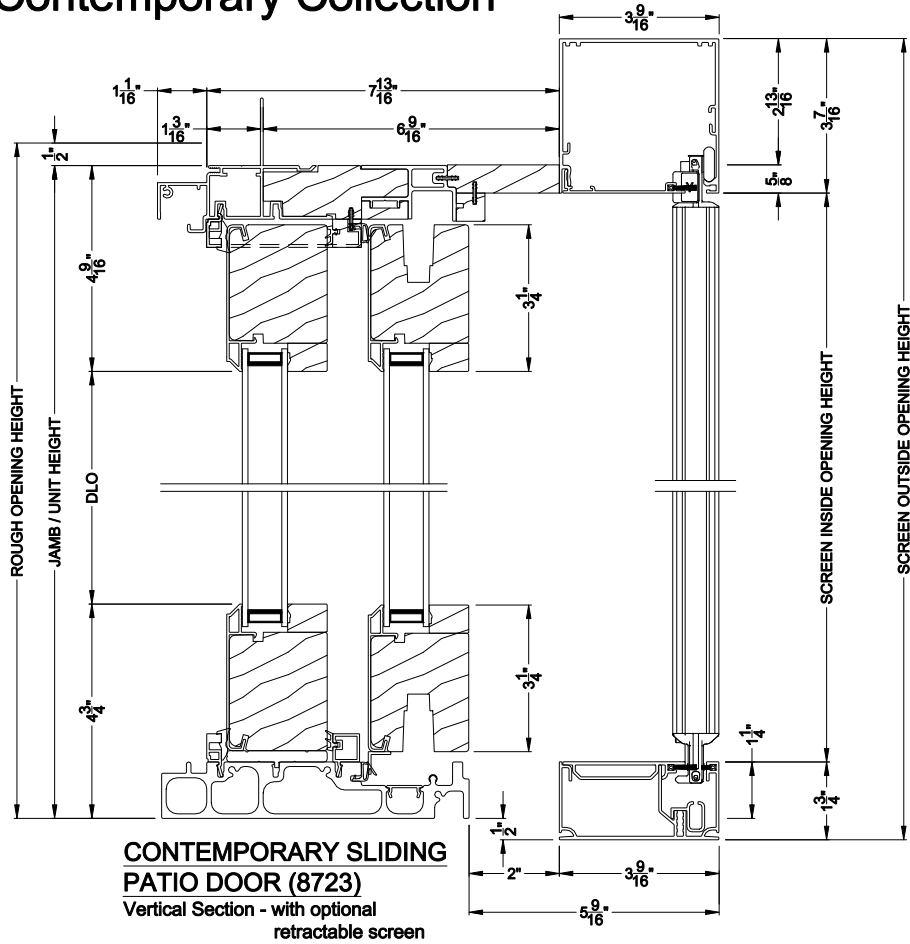

Weather Shield®

Contemporary Collection™

Next Gen Sliding Patio Doors

CROSS SECTION DETAILS

CONTEMPORARY SLIDING PATIO DOOR (8723)
Vertical Section

CONTEMPORARY SLIDING PATIO DOOR (8723)
Horizontal Section - 4 Panel

CONTEMPORARY SLIDING PATIO DOOR (8723)
Vertical Section - 6-9/16" jamb

CONTEMPORARY SLIDING PATIO DOOR (8723)
Horizontal Section - 4 Panel - 6-9/16" jamb

Note: All dimensions are approximate. Weather Shield reserves the right to change specifications without notice.

Weather Shield®

Contemporary Collection™

Next Gen Sliding Patio Doors

CROSS SECTION DETAILS

Note: All dimensions are approximate. Weather Shield reserves the right to change specifications without notice.