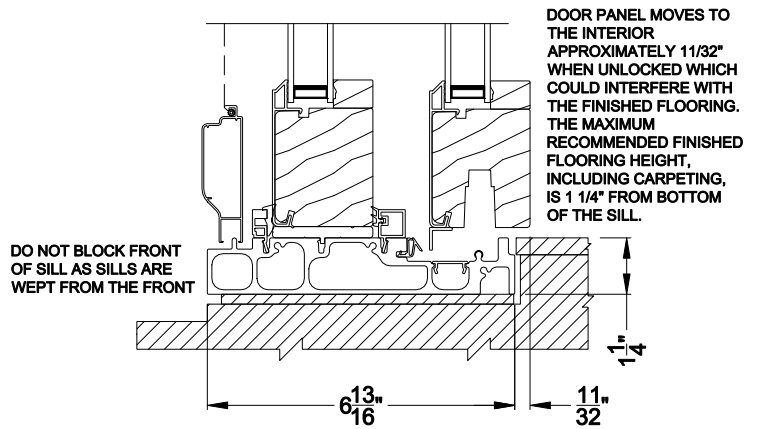

Note: All dimensions are approximate. Weather Shield reserves the right to change specifications without notice.

Weather Shield®

Contemporary Collection™

Next Gen Sliding Patio Doors

CROSS SECTION DETAILS

CONTEMPORARY SLIDING PATIO DOOR (8723)
Vertical Section - 6-9/16" jamb

CONTEMPORARY SLIDING PATIO DOOR (8723)
Horizontal Section - 4 Panel - 6-9/16" jamb

Note: All dimensions are approximate. Weather Shield reserves the right to change specifications without notice.