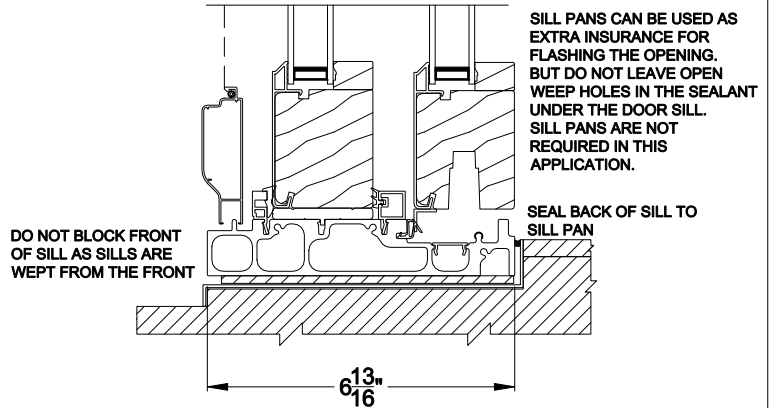

Weather Shield®

Contemporary Collection™

Next Gen Sliding Patio Doors

CROSS SECTION DETAILS

CONTEMPORARY SLIDING PATIO DOOR (8723)
Vertical Section

CONTEMPORARY SLIDING PATIO DOOR (8723)
Horizontal Section - 4 Panel

Note: All dimensions are approximate. Weather Shield reserves the right to change specifications without notice.

Weather Shield®

Contemporary Collection™

Next Gen Sliding Patio Doors

CROSS SECTION DETAILS

CONTEMPORARY SLIDING PATIO DOOR (8723)
Vertical Section - 6-9/16" jamb

CONTEMPORARY SLIDING PATIO DOOR (8723)
Horizontal Section - 4 Panel - 6-9/16" jamb

Note: All dimensions are approximate. Weather Shield reserves the right to change specifications without notice.