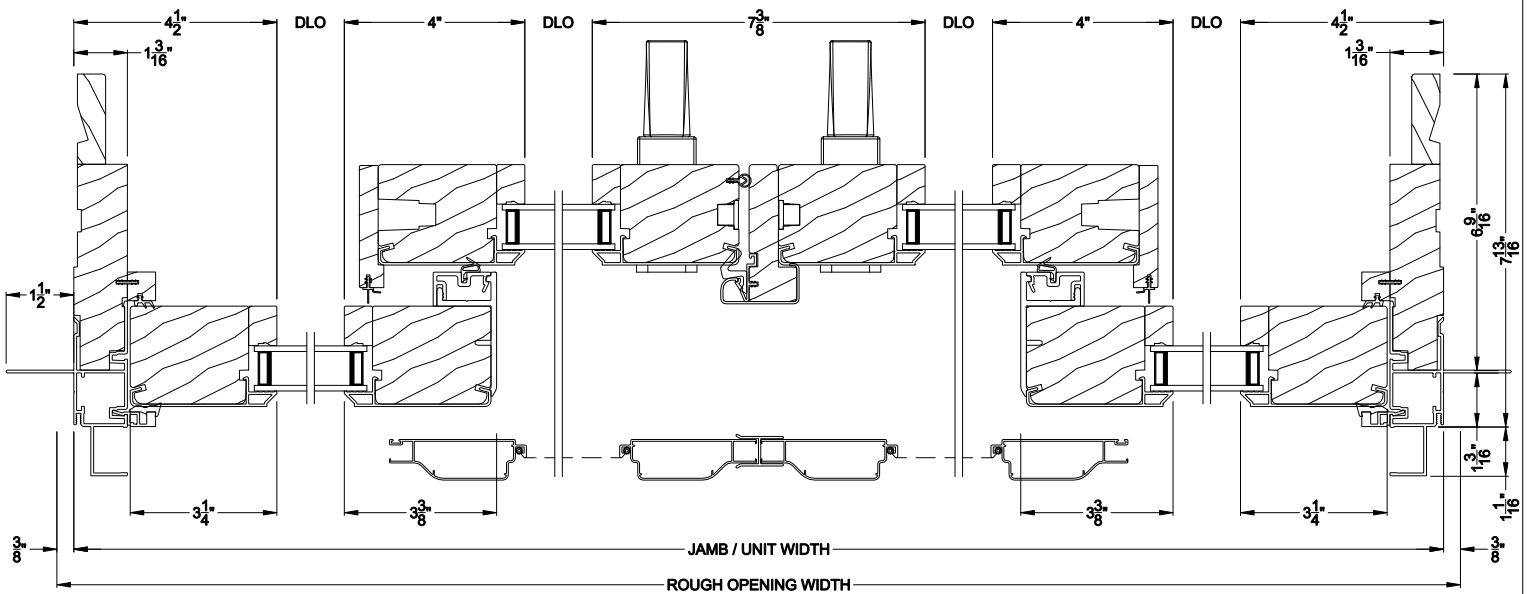

Note: All dimensions are approximate. Weather Shield reserves the right to change specifications without notice.

Weather Shield®

Contemporary Collection™

Next Gen Sliding Patio Doors

CROSS SECTION DETAILS

CONTEMPORARY SLIDING PATIO DOOR (8723)
Vertical Section - 6-9/16" jamb

CONTEMPORARY SLIDING PATIO DOOR (8723)
Horizontal Section - 4 Panel - 6-9/16" jamb

Note: All dimensions are approximate. Weather Shield reserves the right to change specifications without notice.