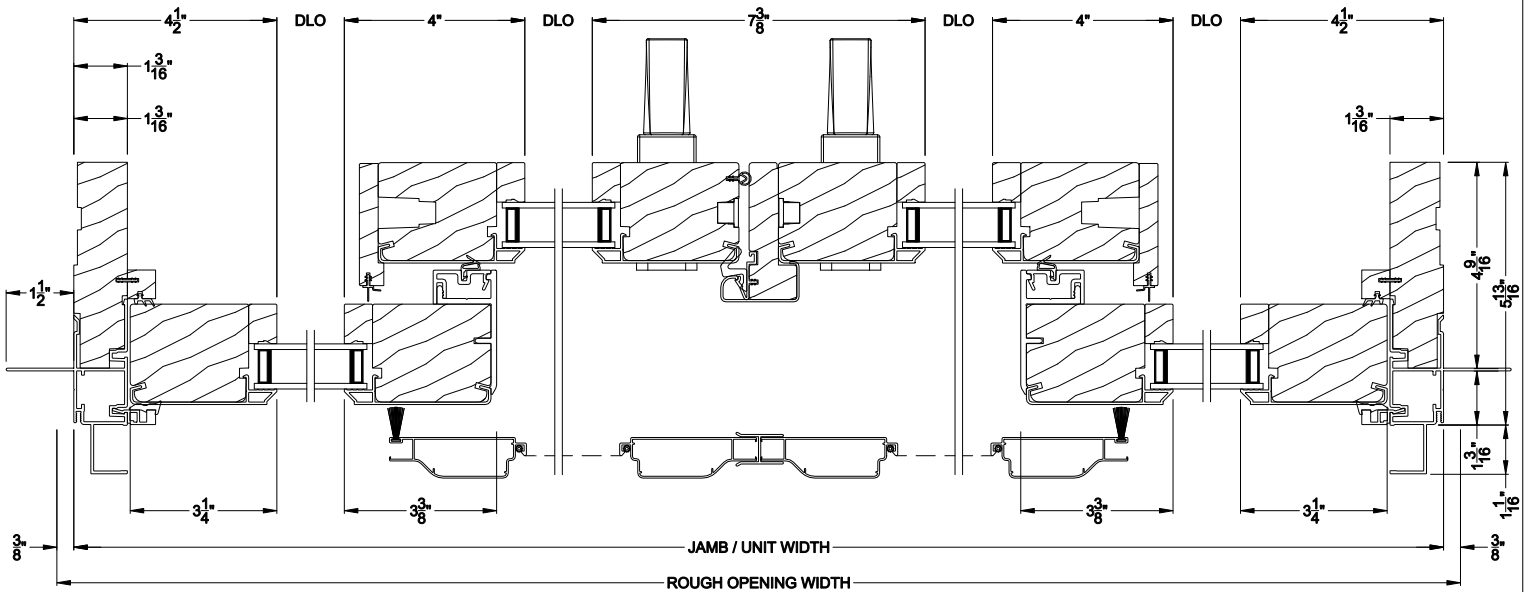

Weather Shield®

Contemporary Collection™

Next Gen Sliding Patio Doors

CROSS SECTION DETAILS

CONTEMPORARY SLIDING PATIO DOOR (8723)
Vertical Section

CONTEMPORARY SLIDING PATIO DOOR (8723)
Horizontal Section - 4 Panel

Note: All dimensions are approximate. Weather Shield reserves the right to change specifications without notice.

Weather Shield®

Contemporary Collection™

Next Gen Sliding Patio Doors

CROSS SECTION DETAILS

CONTEMPORARY SLIDING PATIO DOOR (8723)
Vertical Section - 6-9/16" jamb

CONTEMPORARY SLIDING PATIO DOOR (8723)
Horizontal Section - 4 Panel - 6-9/16" jamb

Note: All dimensions are approximate. Weather Shield reserves the right to change specifications without notice.