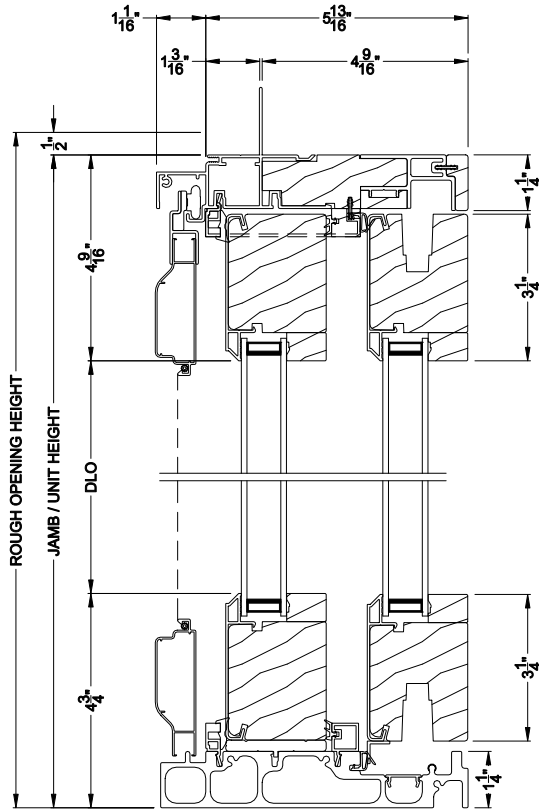

Weather Shield®

Contemporary Collection™

Next Gen Sliding Patio Doors

CROSS SECTION DETAILS

CONTEMPORARY SLIDING PATIO DOOR (8723)
Vertical Section

CONTEMPORARY SLIDING PATIO DOOR (8723)
Horizontal Section - 4 Panel

Note: All dimensions are approximate. Weather Shield reserves the right to change specifications without notice.

Weather Shield®

Contemporary Collection™

Next Gen Sliding Patio Doors

CROSS SECTION DETAILS

CONTEMPORARY SLIDING PATIO DOOR (8723)
Vertical Section - 6-9/16" jamb

CONTEMPORARY SLIDING PATIO DOOR (8723)
Horizontal Section - 4 Panel - 6-9/16" jamb

Note: All dimensions are approximate. Weather Shield reserves the right to change specifications without notice.