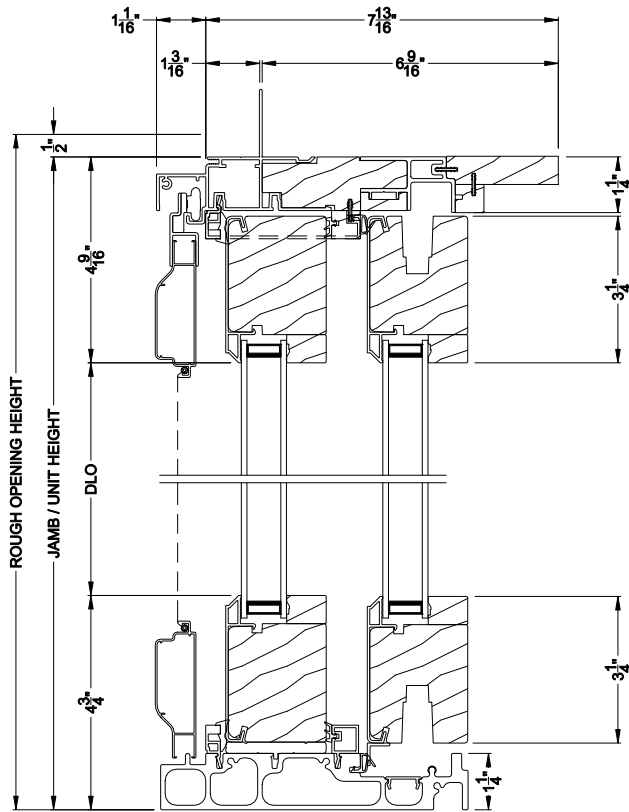

Weather Shield®

Contemporary Collection™

Next Gen Sliding Patio Doors

CROSS SECTION DETAILS

CONTEMPORARY SLIDING PATIO DOOR (8723)
Vertical Section

CONTEMPORARY SLIDING PATIO DOOR (8723)
Horizontal Section - 4 Panel

Note: All dimensions are approximate. Weather Shield reserves the right to change specifications without notice.

Weather Shield®

Contemporary Collection™

Next Gen Sliding Patio Doors

CROSS SECTION DETAILS

CONTEMPORARY SLIDING PATIO DOOR (8723)
Vertical Section - 6-9/16" jamb

CONTEMPORARY SLIDING PATIO DOOR (8723)
Horizontal Section - 4 Panel - 6-9/16" jamb

Note: All dimensions are approximate. Weather Shield reserves the right to change specifications without notice.