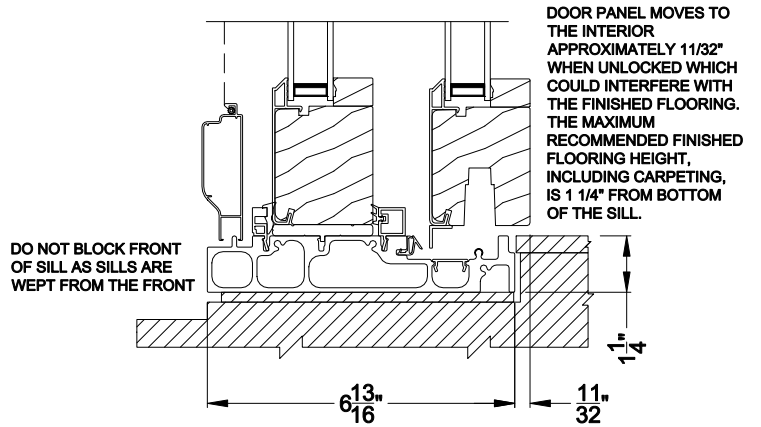

CONTEMPORARY SLIDING PATIO DOOR (8723)
Horizontal Section - 4 Panel

Note: All dimensions are approximate. Weather Shield reserves the right to change specifications without notice.