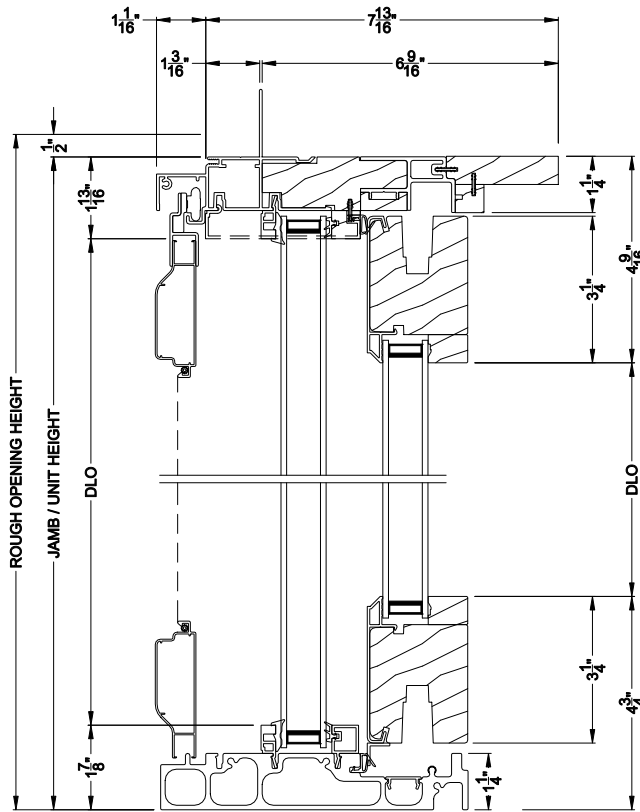

Weather Shield®

Contemporary Collection™

Next Gen Sliding Patio Doors

CROSS SECTION DETAILS

CONTEMPORARY SLIDING PATIO DOOR WITH DIRECT-SET (8723)
Vertical Section

CONTEMPORARY SLIDING PATIO DOOR WITH DIRECT-SET (8723)
Horizontal Section - 2 Panel Equal or Picture Slider

Note: All dimensions are approximate. Weather Shield reserves the right to change specifications without notice.

Weather Shield®

Contemporary Collection™

Next Gen Sliding Patio Doors

CROSS SECTION DETAILS

CONTEMPORARY SLIDING PATIO DOOR WITH DIRECT-SET (8723)
Vertical Section - 6-9/16" jamb

CONTEMPORARY SLIDING PATIO DOOR WITH DIRECT-SET (8723)
Horizontal Section - 4 Panel - 6-9/16" jamb

Note: All dimensions are approximate. Weather Shield reserves the right to change specifications without notice.