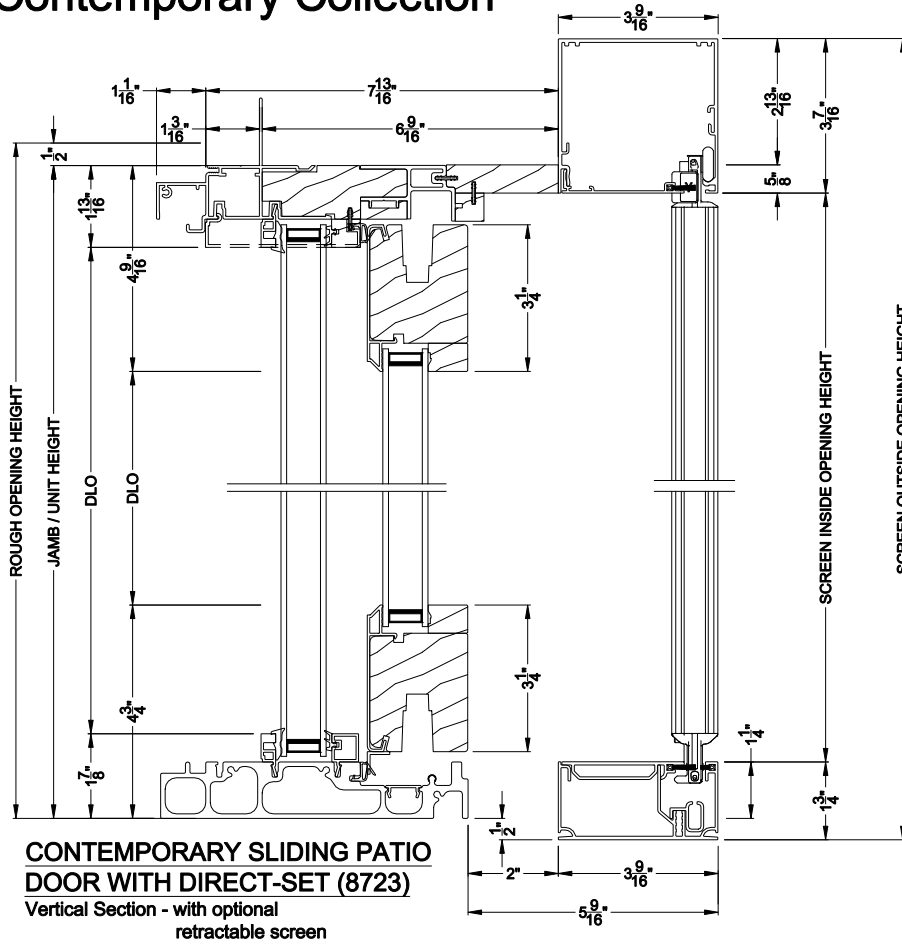

Weather Shield®

Contemporary Collection™

Next Gen Sliding Patio Doors

CROSS SECTION DETAILS

CONTEMPORARY SLIDING PATIO DOOR WITH DIRECT-SET (8723)
Vertical Section

CONTEMPORARY SLIDING PATIO DOOR WITH DIRECT-SET (8723)
Horizontal Section - 2 Panel Equal or Picture Slider

CONTEMPORARY SLIDING PATIO DOOR WITH DIRECT-SET (8723)
Vertical Section - 6-9/16" jamb

CONTEMPORARY SLIDING PATIO DOOR WITH DIRECT-SET (8723)
Horizontal Section - 4 Panel - 6-9/16" jamb

Note: All dimensions are approximate. Weather Shield reserves the right to change specifications without notice.

Weather Shield®

Contemporary Collection™

Next Gen Sliding Patio Doors

CROSS SECTION DETAILS

Note: All dimensions are approximate. Weather Shield reserves the right to change specifications without notice.