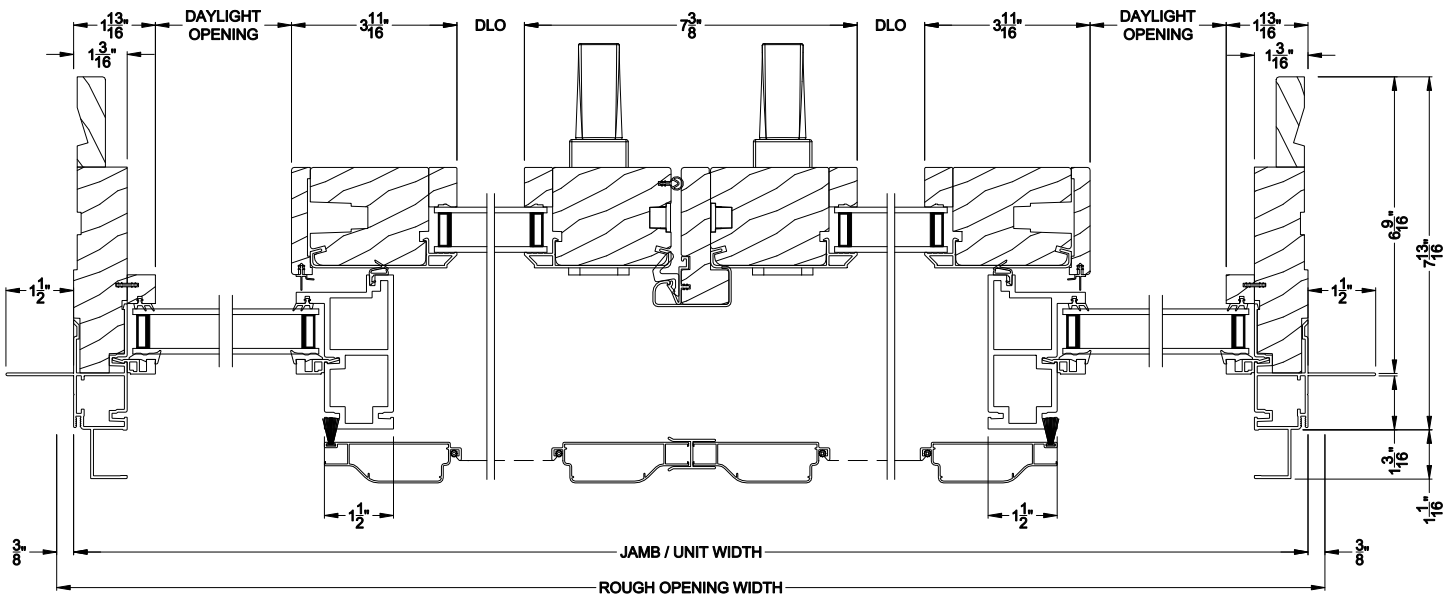

Note: All dimensions are approximate. Weather Shield reserves the right to change specifications without notice.

Weather Shield®

Contemporary Collection™

Next Gen Sliding Patio Doors

CROSS SECTION DETAILS

CONTEMPORARY SLIDING PATIO DOOR WITH DIRECT-SET (8723)
Vertical Section - 6-9/16" jamb

CONTEMPORARY SLIDING PATIO DOOR WITH DIRECT-SET (8723)
Horizontal Section - 4 Panel - 6-9/16" jamb

Note: All dimensions are approximate. Weather Shield reserves the right to change specifications without notice.