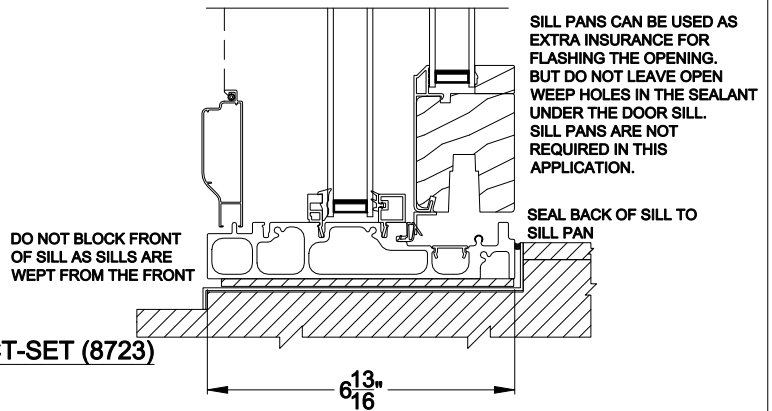

Weather Shield®

Contemporary Collection™

Next Gen Sliding Patio Doors

CROSS SECTION DETAILS

CONTEMPORARY SLIDING PATIO DOOR WITH DIRECT-SET (8723)
Vertical Section

CONTEMPORARY SLIDING PATIO DOOR WITH DIRECT-SET (8723)
Horizontal Section - 2 Panel Equal or Picture Slider

Note: All dimensions are approximate. Weather Shield reserves the right to change specifications without notice.

Weather Shield®

Contemporary Collection™

Next Gen Sliding Patio Doors

CROSS SECTION DETAILS

CONTEMPORARY SLIDING PATIO DOOR WITH DIRECT-SET (8723)
Vertical Section - 6-9/16" jamb

CONTEMPORARY SLIDING PATIO DOOR WITH DIRECT-SET (8723)
Horizontal Section - 4 Panel - 6-9/16" jamb

Note: All dimensions are approximate. Weather Shield reserves the right to change specifications without notice.