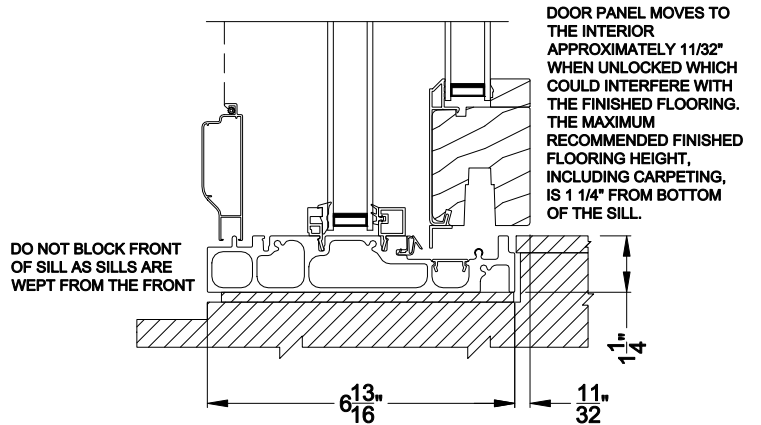

Weather Shield®

Contemporary Collection™

Next Gen Sliding Patio Doors

CROSS SECTION DETAILS

CONTEMPORARY SLIDING PATIO DOOR WITH DIRECT-SET (8723)
Vertical Section

CONTEMPORARY SLIDING PATIO DOOR WITH DIRECT-SET (8723)
Horizontal Section - 2 Panel Equal or Picture Slider

Note: All dimensions are approximate. Weather Shield reserves the right to change specifications without notice.

Weather Shield®

Contemporary Collection™

Next Gen Sliding Patio Doors

CROSS SECTION DETAILS

CONTEMPORARY SLIDING PATIO DOOR WITH DIRECT-SET (8723)
Vertical Section - 6-9/16" jamb

CONTEMPORARY SLIDING PATIO DOOR WITH DIRECT-SET (8723)
Horizontal Section - 4 Panel - 6-9/16" jamb

Note: All dimensions are approximate. Weather Shield reserves the right to change specifications without notice.