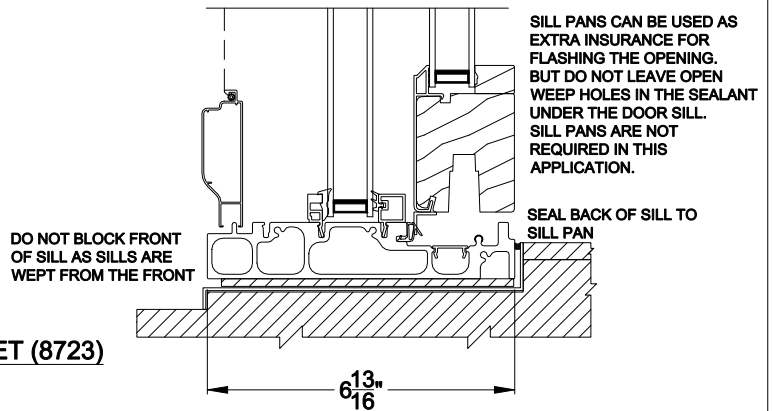

Weather Shield®

Contemporary Collection™

Next Gen Sliding Patio Doors

CROSS SECTION DETAILS

CONTEMPORARY SLIDING PATIO DOOR WITH DIRECT-SET (8723)
Vertical Section

CONTEMPORARY SLIDING PATIO DOOR WITH DIRECT-SET (8723)
Horizontal Section - 2 Panel Equal or Picture Slider

Note: All dimensions are approximate. Weather Shield reserves the right to change specifications without notice.

Weather Shield®

Contemporary Collection™

Next Gen Sliding Patio Doors

CROSS SECTION DETAILS

CONTEMPORARY SLIDING PATIO DOOR WITH DIRECT-SET (8723)
Vertical Section - 6-9/16" jamb

CONTEMPORARY SLIDING PATIO DOOR WITH DIRECT-SET (8723)
Horizontal Section - 4 Panel - 6-9/16" jamb

Note: All dimensions are approximate. Weather Shield reserves the right to change specifications without notice.