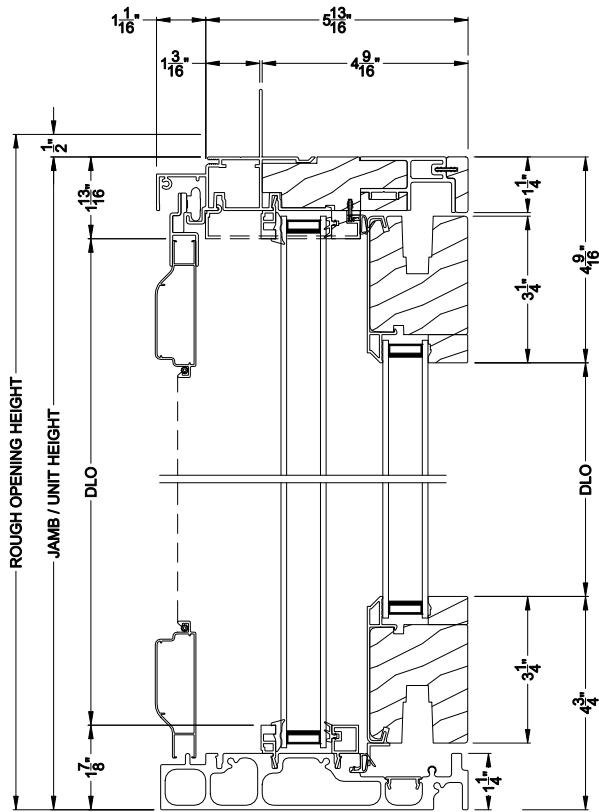

Weather Shield®

Contemporary Collection™

Next Gen Sliding Patio Doors

CROSS SECTION DETAILS

CONTEMPORARY SLIDING PATIO DOOR WITH DIRECT-SET (8723)
Vertical Section

CONTEMPORARY SLIDING PATIO DOOR WITH DIRECT-SET (8723)
Horizontal Section - 2 Panel Equal or Picture Slider

Note: All dimensions are approximate. Weather Shield reserves the right to change specifications without notice.

Weather Shield®

Contemporary Collection™

Next Gen Sliding Patio Doors

CROSS SECTION DETAILS

CONTEMPORARY SLIDING PATIO DOOR WITH DIRECT-SET (8723)
Vertical Section - 6-9/16" jamb

CONTEMPORARY SLIDING PATIO DOOR WITH DIRECT-SET (8723)
Horizontal Section - 4 Panel - 6-9/16" jamb

Note: All dimensions are approximate. Weather Shield reserves the right to change specifications without notice.