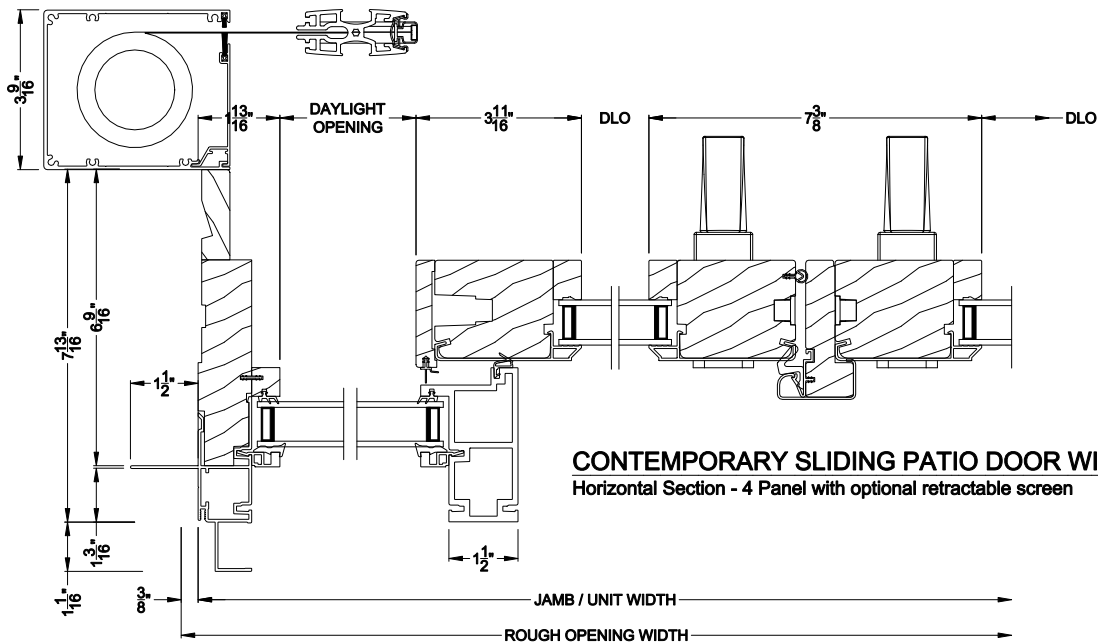

CONTEMPORARY SLIDING PATIO DOOR WITH DIRECT-SET (8723)
Vertical Section - 6-9/16" jamb

CONTEMPORARY SLIDING PATIO DOOR WITH DIRECT-SET (8723)
Horizontal Section - 4 Panel - 6-9/16" jamb

Note: All dimensions are approximate. Weather Shield reserves the right to change specifications without notice.

Weather Shield®

Contemporary Collection™

Next Gen Sliding Patio Doors

CROSS SECTION DETAILS

Note: All dimensions are approximate. Weather Shield reserves the right to change specifications without notice.