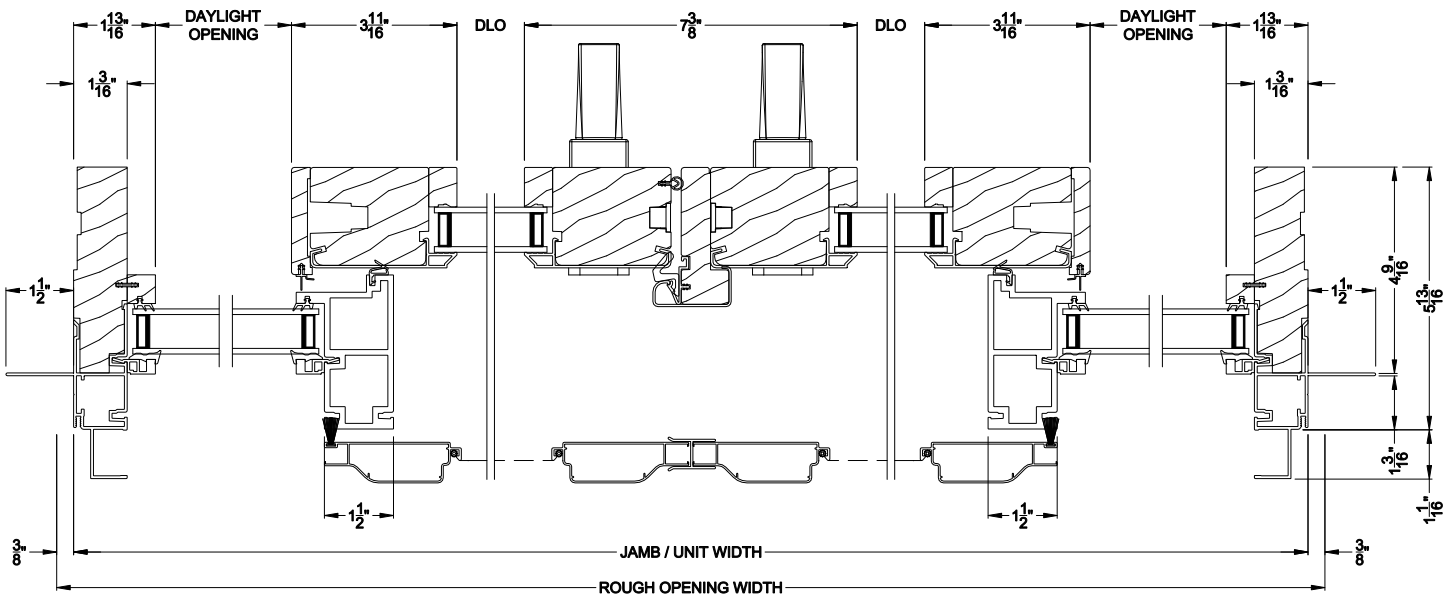

Weather Shield®

Contemporary Collection™

Next Gen Sliding Patio Doors

CROSS SECTION DETAILS

CONTEMPORARY SLIDING PATIO DOOR WITH DIRECT-SET (8723)
Vertical Section

CONTEMPORARY SLIDING PATIO DOOR WITH DIRECT-SET (8723)
Horizontal Section - 2 Panel Equal or Picture Slider

Note: All dimensions are approximate. Weather Shield reserves the right to change specifications without notice.

Weather Shield®

Contemporary Collection™

Next Gen Sliding Patio Doors

CROSS SECTION DETAILS

CONTEMPORARY SLIDING PATIO DOOR WITH DIRECT-SET (8723)
Vertical Section - 6-9/16" jamb

CONTEMPORARY SLIDING PATIO DOOR WITH DIRECT-SET (8723)
Horizontal Section - 4 Panel - 6-9/16" jamb

Note: All dimensions are approximate. Weather Shield reserves the right to change specifications without notice.