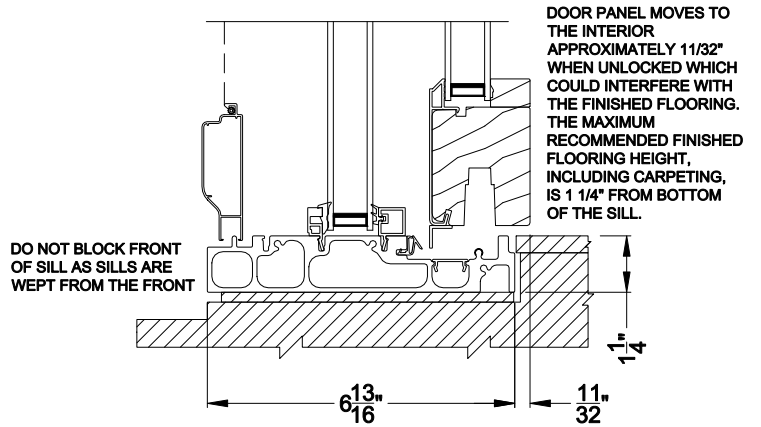

Weather Shield®

Contemporary Collection™

Next Gen Sliding Patio Doors

CROSS SECTION DETAILS

CONTEMPORARY SLIDING PATIO DOOR WITH DIRECT-SET (8723)
Vertical Section

CONTEMPORARY SLIDING PATIO DOOR WITH DIRECT-SET (8723)
Horizontal Section - 2 Panel Equal or Picture Slider

Note: All dimensions are approximate. Weather Shield reserves the right to change specifications without notice.

Weather Shield®

Contemporary Collection™

Next Gen Sliding Patio Doors

CROSS SECTION DETAILS

CONTEMPORARY SLIDING PATIO DOOR WITH DIRECT-SET (8723)
Vertical Section - 6-9/16" jamb

CONTEMPORARY SLIDING PATIO DOOR WITH DIRECT-SET (8723)
Horizontal Section - 4 Panel - 6-9/16" jamb

Note: All dimensions are approximate. Weather Shield reserves the right to change specifications without notice.