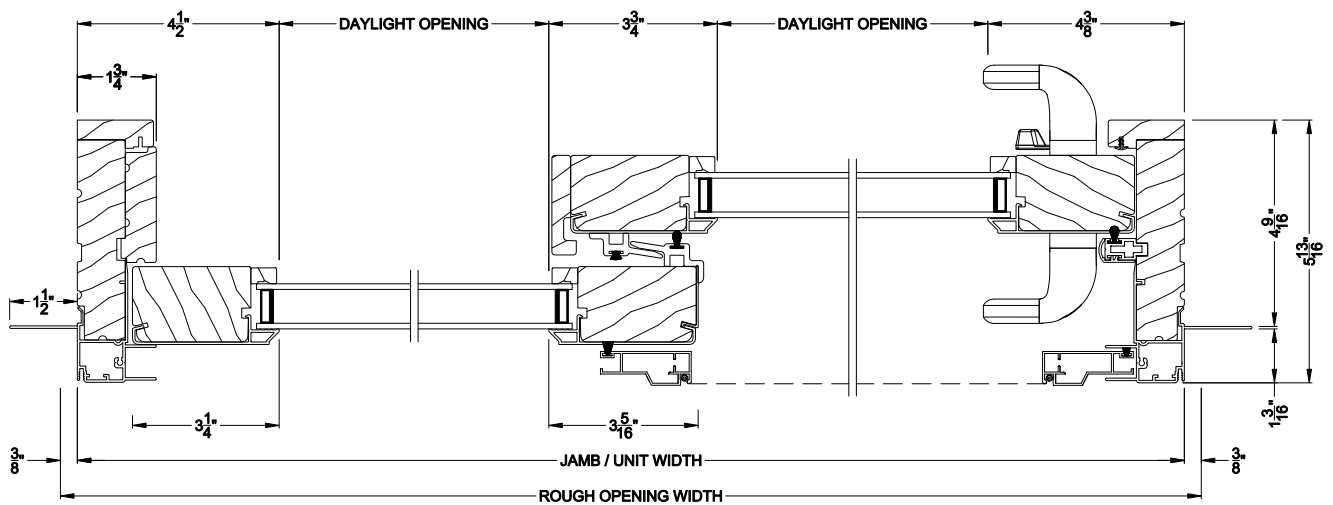

## CROSS SECTION DETAILS

**CONTEMPORARY SLIDING PATIO DOOR (8717)**  
Vertical Section

**CONTEMPORARY SLIDING PATIO DOOR (8717)**  
Vertical Section - Fixed Sidelite with Low profile sill stop

**CONTEMPORARY SLIDING PATIO DOOR (8717)**  
Horizontal Section - 2 Panel Equal or Picture Slider

Note: All dimensions are approximate. Weather Shield reserves the right to change specifications without notice.