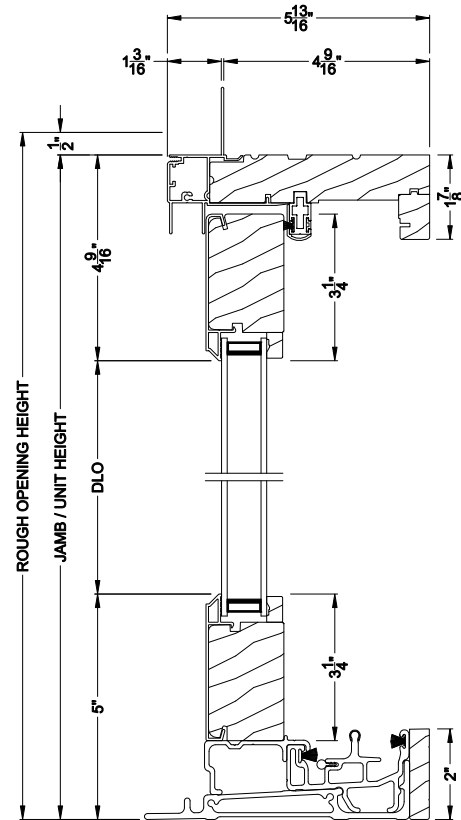

## CROSS SECTION DETAILS

**CONTEMPORARY SLIDING PATIO DOOR (8717)**  
Vertical Section

**CONTEMPORARY SLIDING PATIO DOOR (8717)**  
Vertical Section - Fixed Sidelite with Low profile sill stop

**CONTEMPORARY SLIDING PATIO DOOR (8717)**  
Horizontal Section - 2 Panel Equal or Picture Slider

Note: All dimensions are approximate. Weather Shield reserves the right to change specifications without notice.