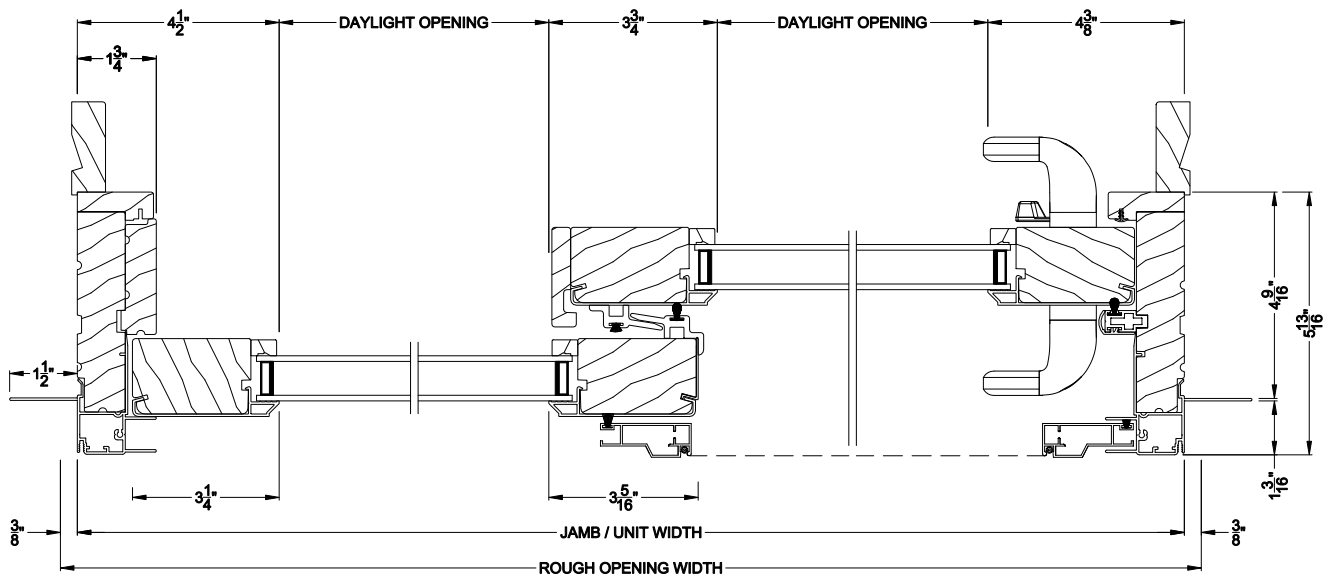

## CROSS SECTION DETAILS

**CONTEMPORARY SLIDING PATIO DOOR (8717)**  
Vertical Section - 6-9/16" jamb

**CONTEMPORARY SLIDING PATIO DOOR (8717)**  
Vertical Section - Fixed Sidelite with Low profile sill stop - 6-9/16" jamb