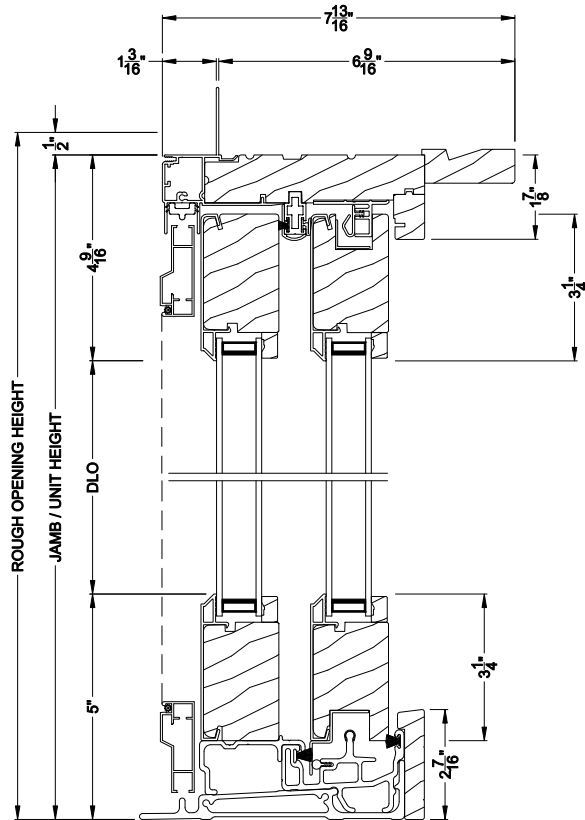

Weather Shield®

Contemporary Collection™

Sliding Patio Doors

CROSS SECTION DETAILS

CONTEMPORARY SLIDING PATIO DOOR (8717)
Vertical Section - 6-9/16" jamb