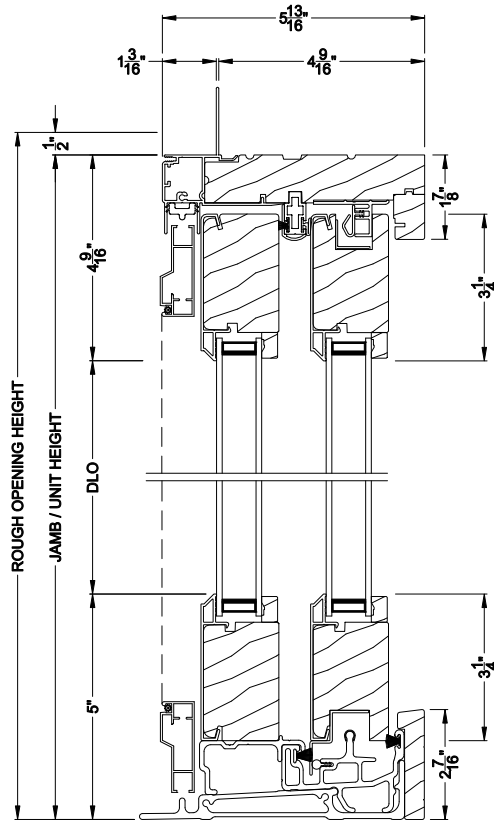

## CROSS SECTION DETAILS

**CONTEMPORARY SLIDING PATIO DOOR (8717)**  
Vertical Section

**CONTEMPORARY SLIDING PATIO DOOR (8717)**  
Vertical Section - Fixed Sidelite with Low profile sill stop

**CONTEMPORARY SLIDING PATIO DOOR (8717)**  
Horizontal Section - 2 Panel Equal or Picture Slider

Note: All dimensions are approximate. Weather Shield reserves the right to change specifications without notice.