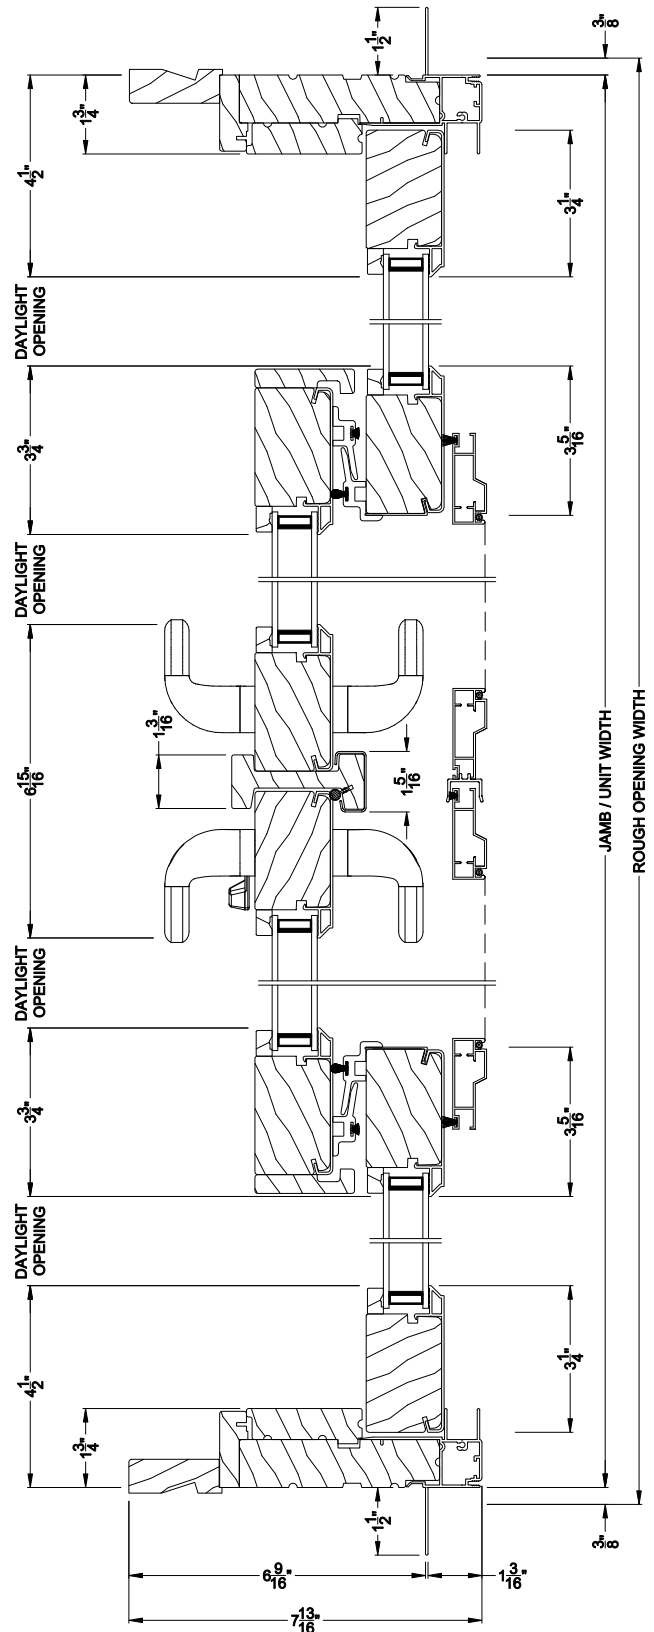

CONTEMPORARY SLIDING PATIO DOOR (8717)
Horizontal Section - 4 Panel Door - 6-9/16" jamb

Note: All dimensions are approximate. Weather Shield reserves the right to change specifications without notice.