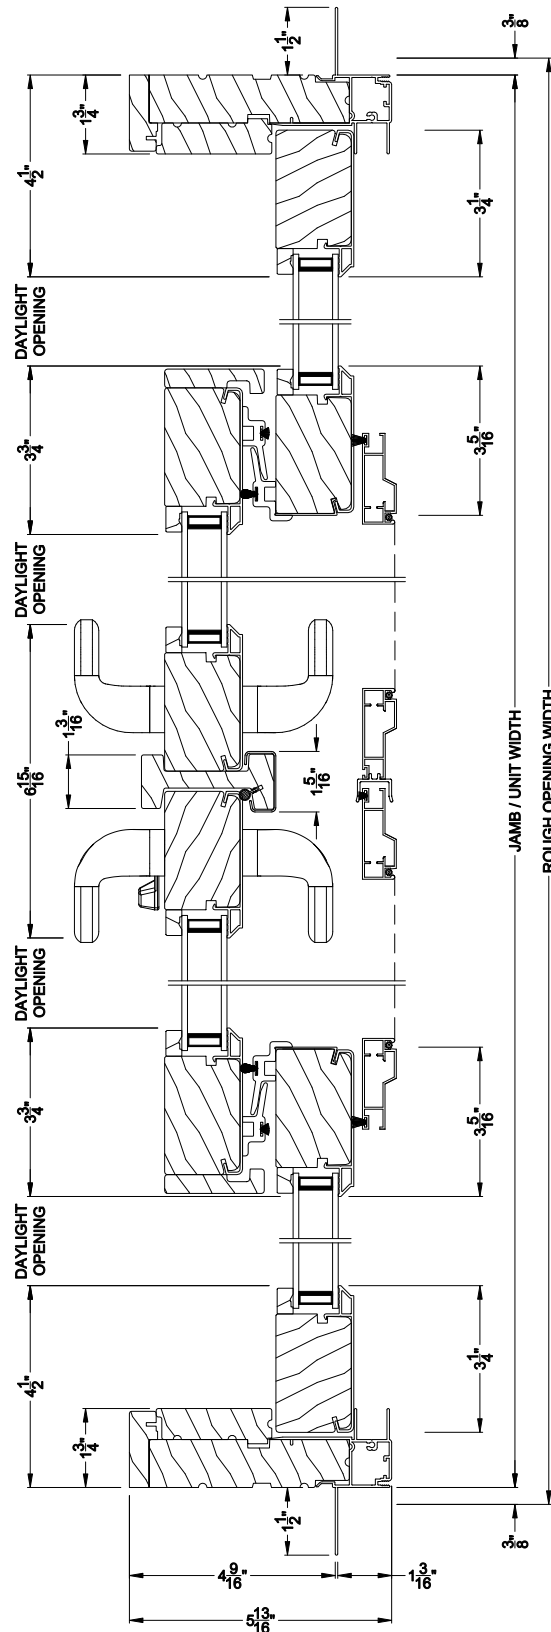

## CROSS SECTION DETAILS

**CONTEMPORARY SLIDING PATIO DOOR (8717)**  
Vertical Section

**CONTEMPORARY SLIDING PATIO DOOR (8717)**  
Vertical Section - 6-9/16" jamb

Note: All dimensions are approximate. Weather Shield reserves the right to change specifications without notice.

**CONTEMPORARY SLIDING PATIO DOOR (8717)**  
Horizontal Section - 3 Panel Door

**CONTEMPORARY SLIDING PATIO DOOR (8717)**  
Horizontal Section - 4 Panel Door

Note: All dimensions are approximate. Weather Shield reserves the right to change specifications without notice.