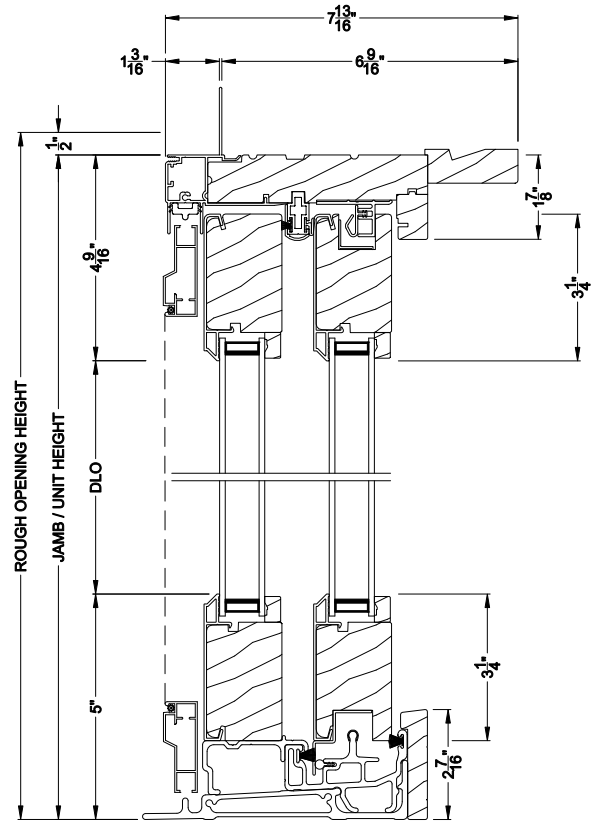

## CROSS SECTION DETAILS

**CONTEMPORARY SLIDING PATIO DOOR (8717)**  
Vertical Section

**CONTEMPORARY SLIDING PATIO DOOR (8717)**  
Vertical Section - 6-9/16" jamb

Note: All dimensions are approximate. Weather Shield reserves the right to change specifications without notice.