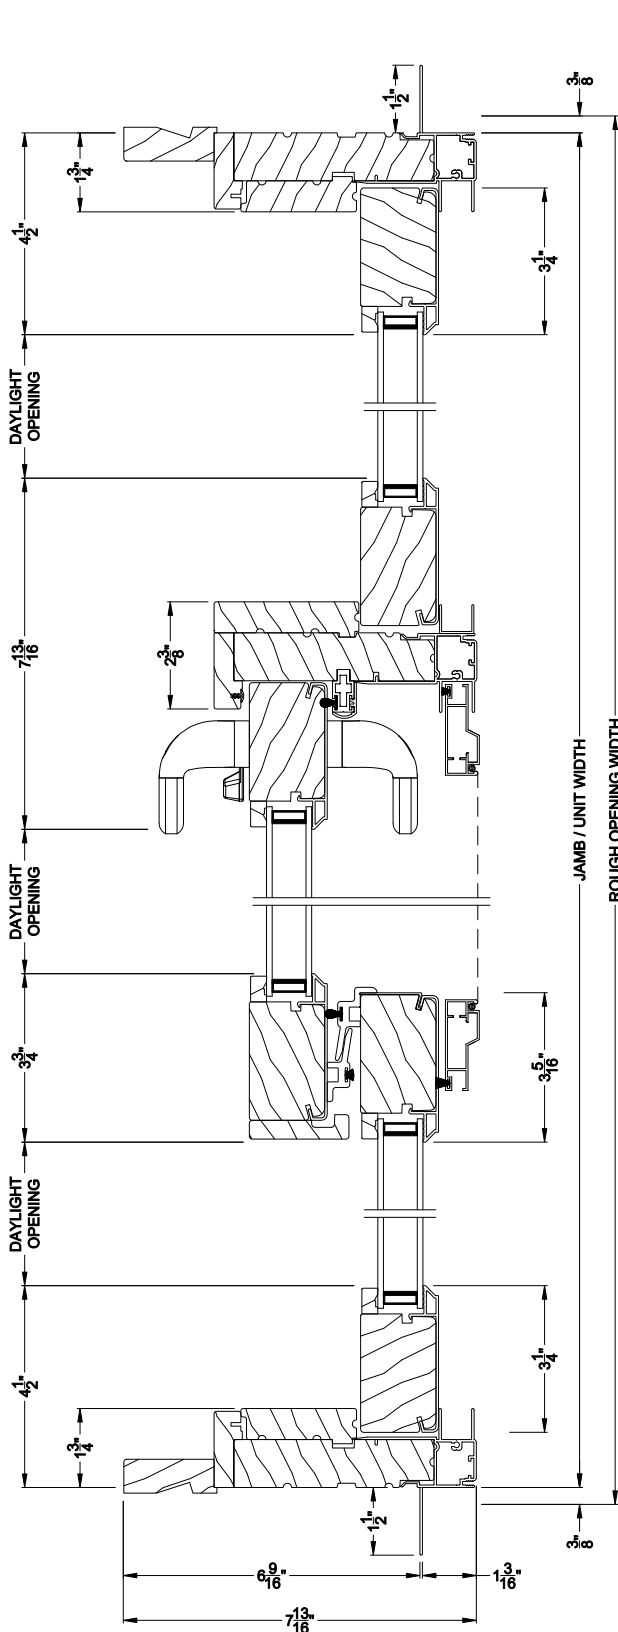

Weather Shield®

Contemporary Collection™

Sliding Patio Doors

CROSS SECTION DETAILS

CONTEMPORARY SLIDING PATIO DOOR (8717)
Horizontal Section - 3 Panel Door - 6-9/16" jamb