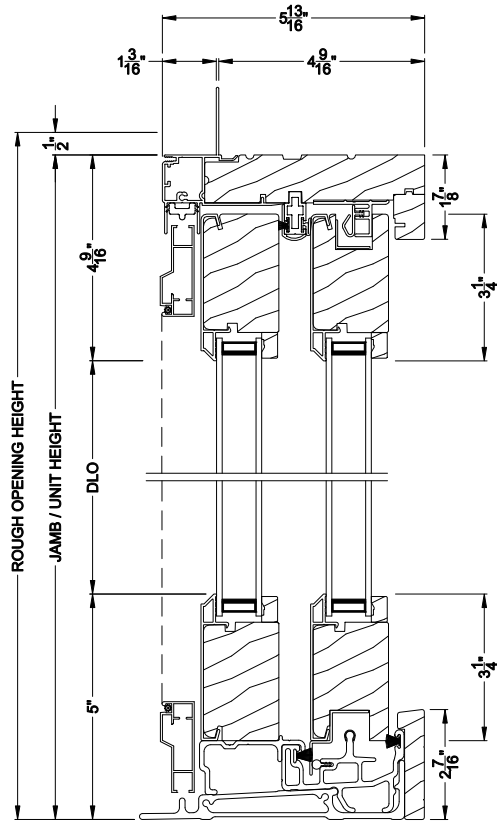

## CROSS SECTION DETAILS

**CONTEMPORARY SLIDING PATIO DOOR (8717)**  
Vertical Section

**CONTEMPORARY SLIDING PATIO DOOR (8717)**  
Vertical Section - 6-9/16" jamb

Note: All dimensions are approximate. Weather Shield reserves the right to change specifications without notice.