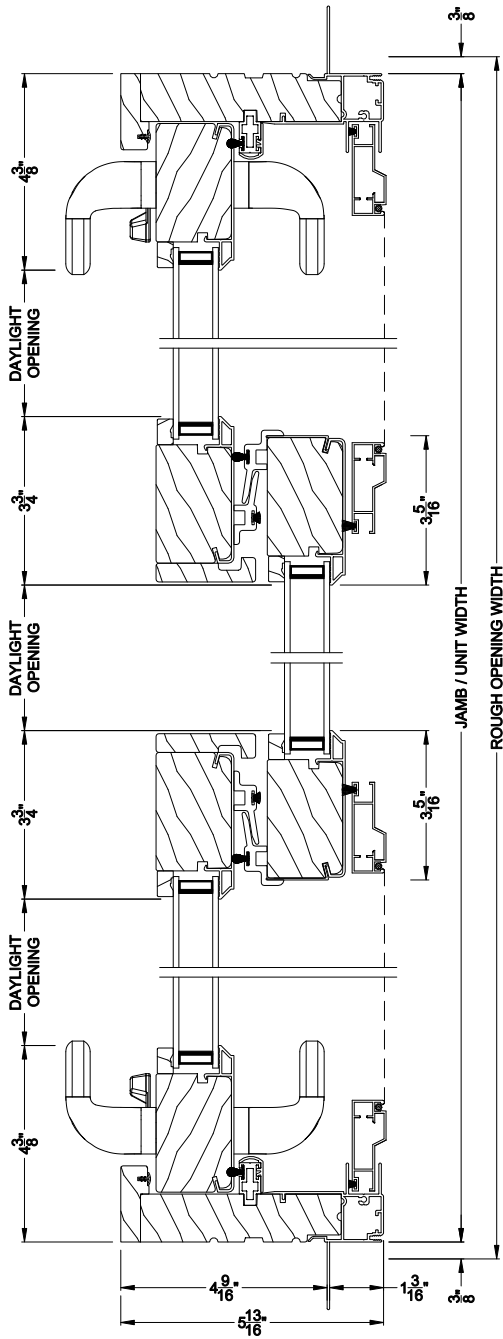

## CROSS SECTION DETAILS

**CONTEMPORARY SLIDING PATIO DOOR (8717)**  
Vertical Section

**CONTEMPORARY SLIDING PATIO DOOR (8717)**  
Vertical Section - 6-9/16" jamb

Note: All dimensions are approximate. Weather Shield reserves the right to change specifications without notice.

## CROSS SECTION DETAILS

**CONTEMPORARY SLIDING PATIO DOOR (8717)**  
Horizontal Section - 3 Panel Door - 6-9/16" jamb

**CONTEMPORARY SLIDING PATIO DOOR (8717)**  
Horizontal Section - 4 Panel Door - 6-9/16" jamb

Note: All dimensions are approximate. Weather Shield reserves the right to change specifications without notice.

**CONTEMPORARY PICTURE SLIDING PATIO DOOR (8717)**  
Horizontal Section - 3 Panel Door

**CONTEMPORARY PICTURE SLIDING PATIO DOOR (8717)**  
Horizontal Section - 3 Panel Door - 6-9/16" Jamb

Note: All dimensions are approximate. Weather Shield reserves the right to change specifications without notice.