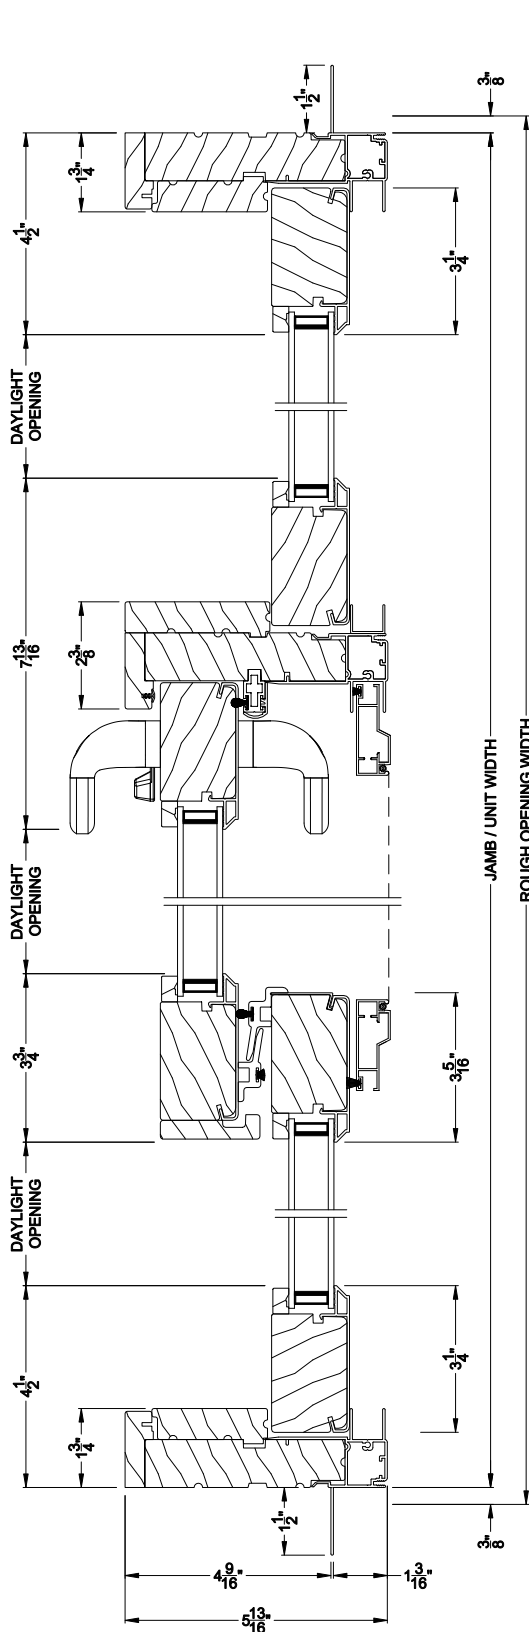

## CROSS SECTION DETAILS

**CONTEMPORARY SLIDING PATIO DOOR (8717)**  
Vertical Section

**CONTEMPORARY SLIDING PATIO DOOR (8717)**  
Vertical Section - 6-9/16" jamb

Note: All dimensions are approximate. Weather Shield reserves the right to change specifications without notice.

**CONTEMPORARY SLIDING PATIO DOOR (8717)**  
Horizontal Section - 3 Panel Door

**CONTEMPORARY SLIDING PATIO DOOR (8717)**  
Horizontal Section - 4 Panel Door

Note: All dimensions are approximate. Weather Shield reserves the right to change specifications without notice.