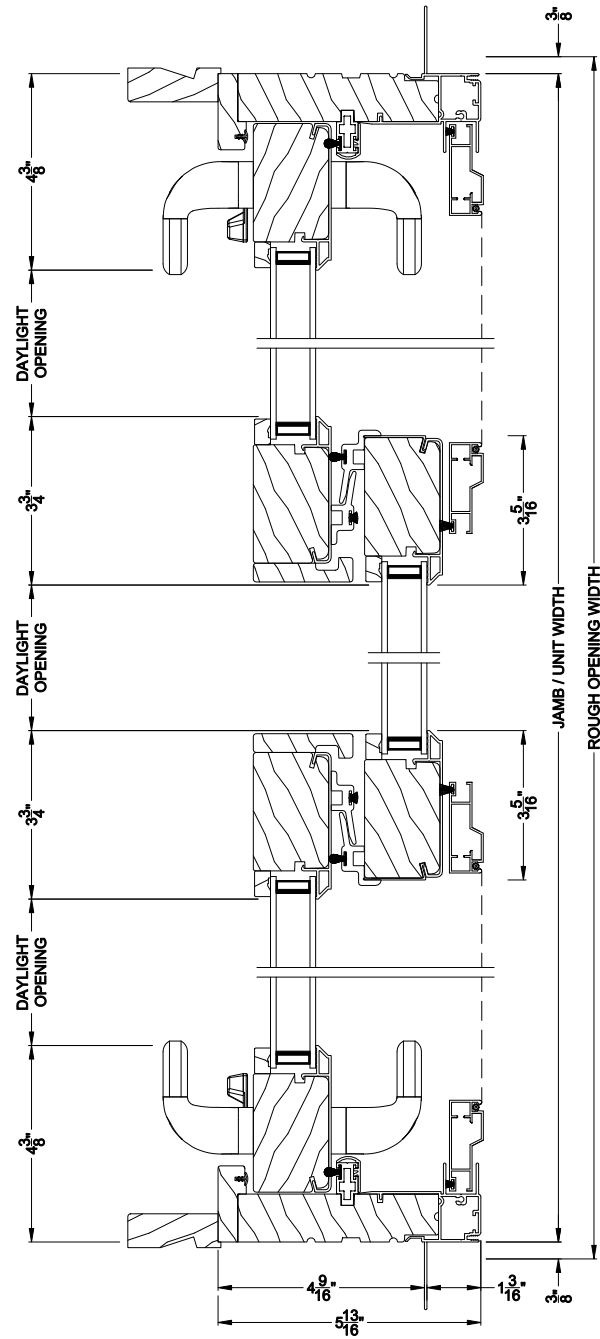

## CROSS SECTION DETAILS

**CONTEMPORARY SLIDING PATIO DOOR (8717)**  
Vertical Section

**CONTEMPORARY SLIDING PATIO DOOR (8717)**  
Vertical Section - 6-9/16" jamb

Note: All dimensions are approximate. Weather Shield reserves the right to change specifications without notice.

## CROSS SECTION DETAILS

**CONTEMPORARY SLIDING PATIO DOOR (8717)**  
Horizontal Section - 3 Panel Door - 6-9/16" jamb

**CONTEMPORARY SLIDING PATIO DOOR (8717)**  
Horizontal Section - 4 Panel Door - 6-9/16" jamb

Note: All dimensions are approximate. Weather Shield reserves the right to change specifications without notice.

**CONTEMPORARY PICTURE SLIDING PATIO DOOR (8717)**  
Horizontal Section - 3 Panel Door

**CONTEMPORARY PICTURE SLIDING PATIO DOOR (8717)**  
Horizontal Section - 3 Panel Door - 6-9/16" Jamb

Note: All dimensions are approximate. Weather Shield reserves the right to change specifications without notice.