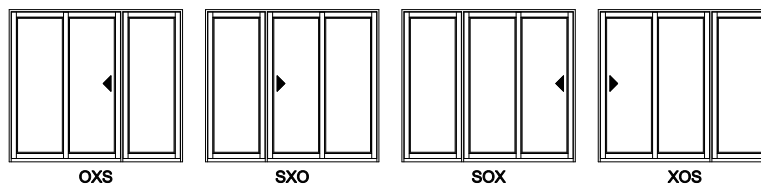

3-Wide Sliding Patio Doors (8717) - 3-1/4" Bottom Rail

Jamb Dimension	7'-6 17/32"	9'-0 17/32"	12'-0 17/32"
Rough Opening	7'-7 9/32"	9'-1 9/32"	12'-1 9/32"
Soft Metric R.O. (mm)	2319	2776	3690
Glass Size	24 3/8"	30 3/8"	42 3/8"

6'-7 1/2"	6'-8"	2032	70 15/16"			
				7868	9268	12268
6'-10"	6'-10 1/2"	2096	73 7/16"			
				78610	92610	122610
7'-2"	7'-2 1/2"	2197	77 7/16"			
				7872	9272	12272
8'-0"	8'-0 1/2"	2451	87 7/16"			
				7880	9280	12280
8'-2"	8'-2 1/2"	2502	89 7/16"			
				7882	9282	12282

3-Panel Operating Codes

3-Wide Sliding Patio Doors (8717) - 5-1/8" Bottom Rail

Jamb Dimension	7'-6 17/32"	9'-0 17/32"	12'-0 17/32"
Rough Opening	7'-7 9/32"	9'-1 9/32"	12'-1 9/32"
Soft Metric R.O. (mm)	2319	2776	3690
Glass Size	24 3/8"	30 3/8"	42 3/8"