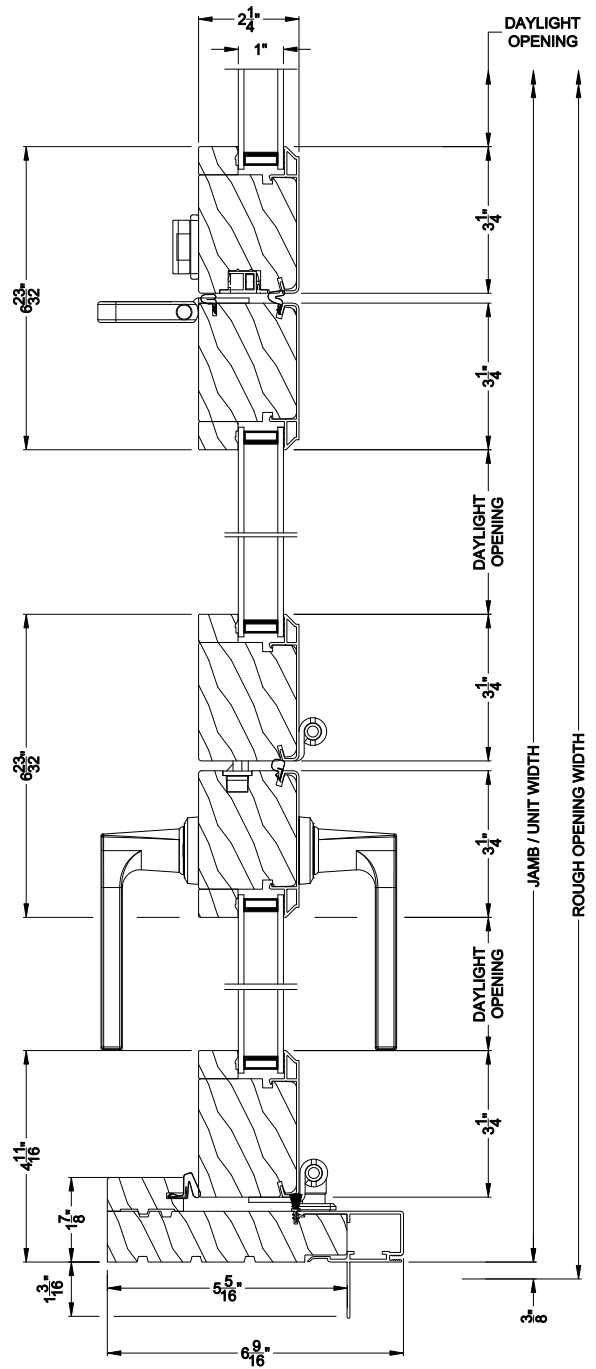

Weather Shield®

Contemporary Collection™

Outswing Bi-Fold Doors

CROSS SECTION DETAILS

CONTEMPORARY BI-FOLD DOOR (8623)
Vertical Section - Standard Sill - 3-1/4" Bottom Rail

CONTEMPORARY BI-FOLD DOOR (8623)
Vertical Section - ADA Sill - 5-1/8" Bottom Rail

CONTEMPORARY BI-FOLD DOOR (8623)
Vertical Section - U-channel Sill - 3-1/4" Bottom Rail

Note: All dimensions are approximate. Weather Shield reserves the right to change specifications without notice.

Weather Shield®

Contemporary Collection™

Outswing Bi-Fold Doors

CROSS SECTION DETAILS

CONTEMPORARY BI-FOLD DOOR (8623)
Horizontal Section

Note: All dimensions are approximate. Weather Shield reserves the right to change specifications without notice.

Weather Shield®

Contemporary Collection™

Outswing Bi-Fold Doors

CROSS SECTION DETAILS

CONTEMPORARY BI-FOLD DOOR (8623)
Horizontal Section

Note: All dimensions are approximate. Weather Shield reserves the right to change specifications without notice.