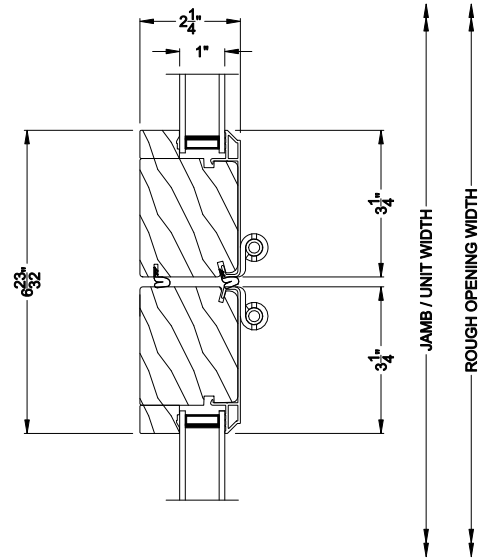

Weather Shield®

Contemporary Collection™

Outswing Bi-Fold Doors

CROSS SECTION DETAILS

CONTEMPORARY BI-FOLD DOOR (8623)
Vertical Section - Standard Sill - 3-1/4" Bottom Rail

CONTEMPORARY BI-FOLD DOOR (8623)
Vertical Section - ADA Sill - 5-1/8" Bottom Rail

CONTEMPORARY BI-FOLD DOOR (8623)
Vertical Section - U-channel Sill - 3-1/4" Bottom Rail

Note: All dimensions are approximate. Weather Shield reserves the right to change specifications without notice.

Weather Shield®

Contemporary Collection™

Outswing Bi-Fold Doors

CROSS SECTION DETAILS

CONTEMPORARY BI-FOLD DOOR (8623)
Horizontal Section

Note: All dimensions are approximate. Weather Shield reserves the right to change specifications without notice.

Weather Shield®

Contemporary Collection™

Outswing Bi-Fold Doors

CROSS SECTION DETAILS

CONTEMPORARY BI-FOLD DOOR (8623)
Horizontal Section

Note: All dimensions are approximate. Weather Shield reserves the right to change specifications without notice.