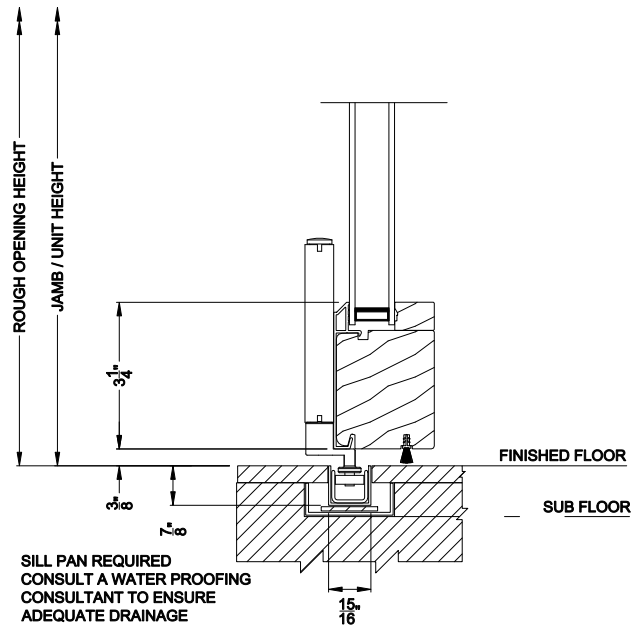

Weather Shield®

Contemporary Collection™

Outswing Bi-Fold Doors

CROSS SECTION DETAILS

CONTEMPORARY BI-FOLD DOOR (8623)
Vertical Section - Standard Sill - 3-1/4" Bottom Rail

CONTEMPORARY BI-FOLD DOOR (8623)
Vertical Section - ADA Sill - 5-1/8" Bottom Rail

CONTEMPORARY BI-FOLD DOOR (8623)
Vertical Section - U-channel Sill - 3-1/4" Bottom Rail

Note: All dimensions are approximate. Weather Shield reserves the right to change specifications without notice.

Weather Shield®

Contemporary Collection™

Outswing Bi-Fold Doors

CROSS SECTION DETAILS

CONTEMPORARY BI-FOLD DOOR (8623)
Horizontal Section

Note: All dimensions are approximate. Weather Shield reserves the right to change specifications without notice.