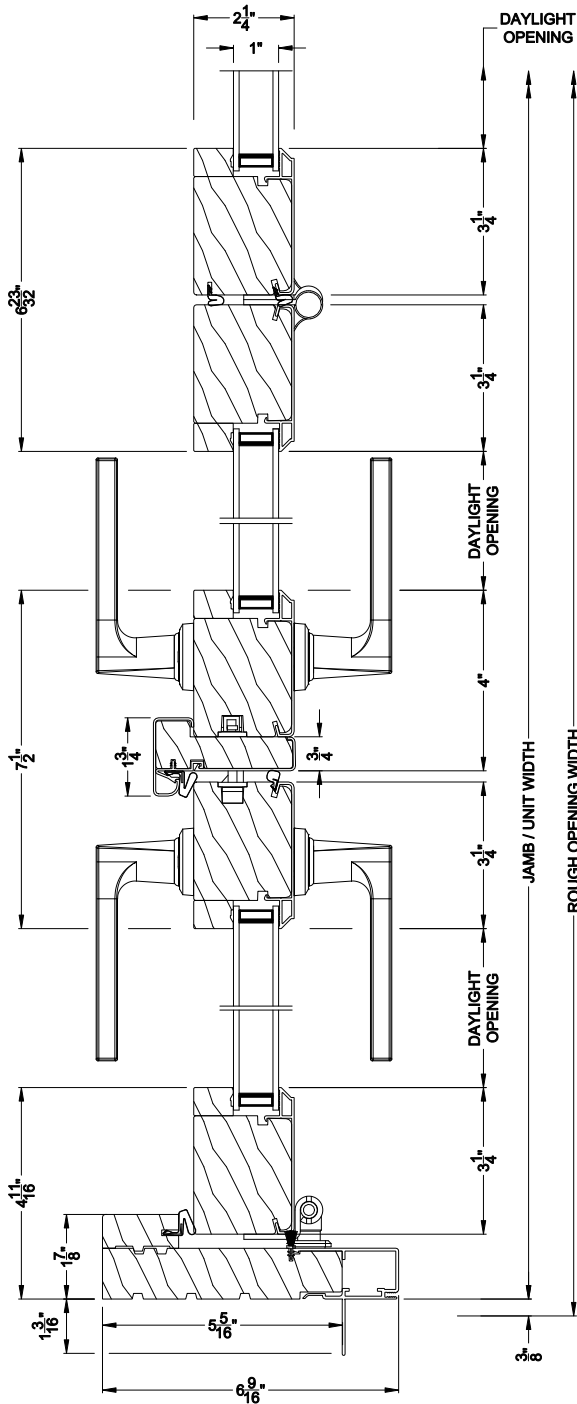

Weather Shield®

Contemporary Collection™

Outswing Bi-Fold Doors

CROSS SECTION DETAILS

CONTEMPORARY BI-FOLD DOOR (8623)
Vertical Section - Standard Sill - 3-1/4" Bottom Rail

CONTEMPORARY BI-FOLD DOOR (8623)
Vertical Section - ADA Sill - 5-1/8" Bottom Rail

CONTEMPORARY BI-FOLD DOOR (8623)
Vertical Section - U-channel Sill - 3-1/4" Bottom Rail

Note: All dimensions are approximate. Weather Shield reserves the right to change specifications without notice.

Weather Shield®

Contemporary Collection™

Outswing Bi-Fold Doors

CROSS SECTION DETAILS

CONTEMPORARY BI-FOLD DOOR (8623)
Horizontal Section

Note: All dimensions are approximate. Weather Shield reserves the right to change specifications without notice.

Weather Shield®

Contemporary Collection™

Outswing Bi-Fold Doors

CROSS SECTION DETAILS

CONTEMPORARY BI-FOLD DOOR (8623)
Horizontal Section

Note: All dimensions are approximate. Weather Shield reserves the right to change specifications without notice.