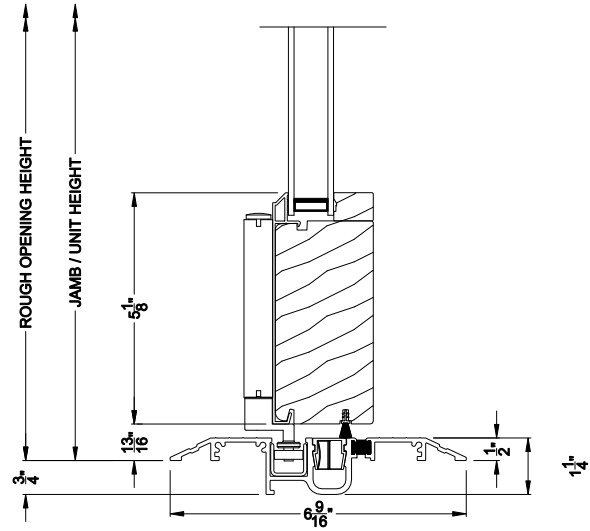

Weather Shield®

Contemporary Collection™

Outswing Bi-Fold Doors

CROSS SECTION DETAILS

CONTEMPORARY BI-FOLD DOOR (8623)
Vertical Section - Standard Sill - 3-1/4" Bottom Rail

CONTEMPORARY BI-FOLD DOOR (8623)
Vertical Section - ADA Sill - 5-1/8" Bottom Rail

CONTEMPORARY BI-FOLD DOOR (8623)
Vertical Section - U-channel Sill - 3-1/4" Bottom Rail

Note: All dimensions are approximate. Weather Shield reserves the right to change specifications without notice.

Weather Shield®

Contemporary Collection™

Outswing Bi-Fold Doors

CROSS SECTION DETAILS

CONTEMPORARY BI-FOLD DOOR (8623)
Horizontal Section

Note: All dimensions are approximate. Weather Shield reserves the right to change specifications without notice.

Weather Shield®

Contemporary Collection™

Outswing Bi-Fold Doors

CROSS SECTION DETAILS

CONTEMPORARY BI-FOLD DOOR (8623)
Horizontal Section

Note: All dimensions are approximate. Weather Shield reserves the right to change specifications without notice.