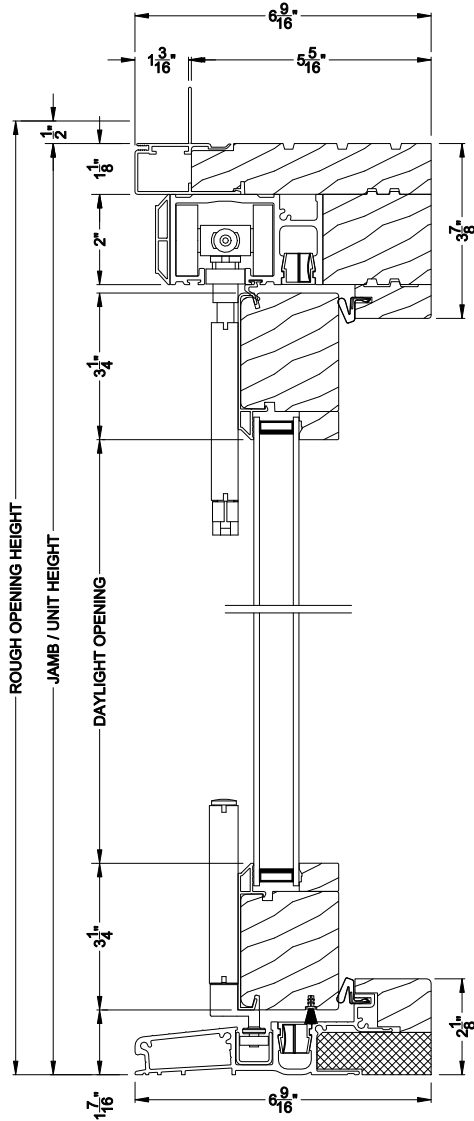

Weather Shield®

Contemporary Collection™

Outswing Bi-Fold Doors

CROSS SECTION DETAILS

CONTEMPORARY BI-FOLD DOOR (8623)
Vertical Section - Standard Sill - 3-1/4" Bottom Rail

CONTEMPORARY BI-FOLD DOOR (8623)
Vertical Section - ADA Sill - 5-1/8" Bottom Rail

CONTEMPORARY BI-FOLD DOOR (8623)
Vertical Section - U-channel Sill - 3-1/4" Bottom Rail

Note: All dimensions are approximate. Weather Shield reserves the right to change specifications without notice.

Weather Shield®

Contemporary Collection™

Outswing Bi-Fold Doors

CROSS SECTION DETAILS

CONTEMPORARY BI-FOLD DOOR (8623)
Horizontal Section

Note: All dimensions are approximate. Weather Shield reserves the right to change specifications without notice.

Weather Shield®

Contemporary Collection™

Outswing Bi-Fold Doors

CROSS SECTION DETAILS

CONTEMPORARY BI-FOLD DOOR (8623)
Horizontal Section

Note: All dimensions are approximate. Weather Shield reserves the right to change specifications without notice.