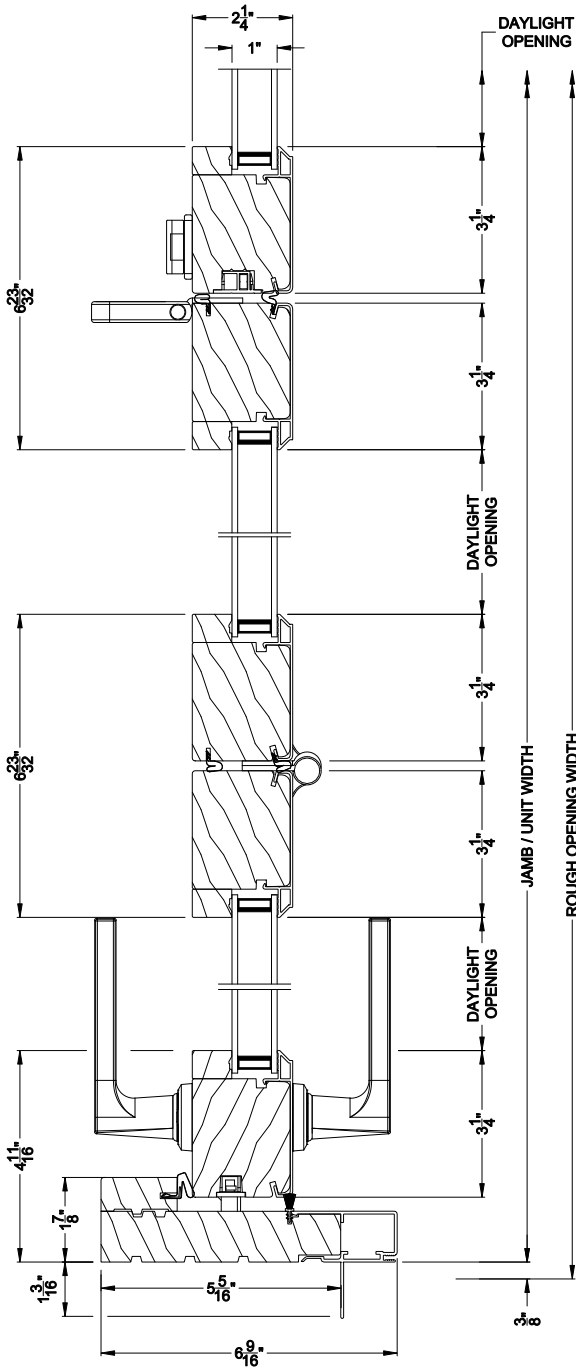

Weather Shield®

Contemporary Collection™

Outswing Bi-Fold Doors

CROSS SECTION DETAILS

CONTEMPORARY BI-FOLD DOOR (8623)
Vertical Section - Standard Sill - 3-1/4" Bottom Rail

CONTEMPORARY BI-FOLD DOOR (8623)
Vertical Section - ADA Sill - 5-1/8" Bottom Rail

CONTEMPORARY BI-FOLD DOOR (8623)
Vertical Section - U-channel Sill - 3-1/4" Bottom Rail

Note: All dimensions are approximate. Weather Shield reserves the right to change specifications without notice.

Weather Shield®

Contemporary Collection™

Outswing Bi-Fold Doors

CROSS SECTION DETAILS

CONTEMPORARY BI-FOLD DOOR (8623)
Horizontal Section

Note: All dimensions are approximate. Weather Shield reserves the right to change specifications without notice.

Weather Shield®

Contemporary Collection™

Outswing Bi-Fold Doors

CROSS SECTION DETAILS

CONTEMPORARY BI-FOLD DOOR (8623)
Horizontal Section

Note: All dimensions are approximate. Weather Shield reserves the right to change specifications without notice.