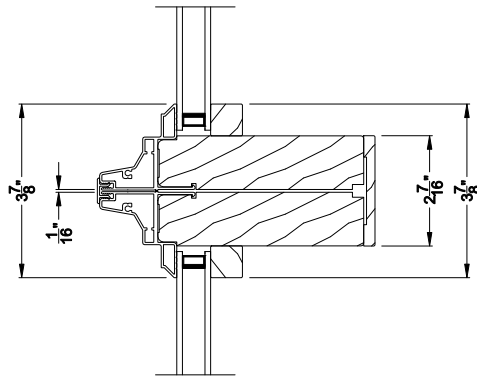

CONTEMPORARY DIRECT-SET
Horizontal Mullion Section

Note: All dimensions are approximate. Weather Shield reserves the right to change specifications without notice.

Weather Shield®

Contemporary Collection™

Direct-Set Windows

CROSS SECTION DETAILS

CONTEMPORARY DIRECT-SET (8306)
Vertical Section - Shadow-Line Frame - 6-9/16" jamb

CONTEMPORARY DIRECT-SET
Stack Section

CONTEMPORARY DIRECT-SET (8306)
Horizontal Section - Shadow-Line Frame - 6-9/16" jamb

CONTEMPORARY DIRECT-SET
Horizontal Mullion Section

Note: All dimensions are approximate. Weather Shield reserves the right to change specifications without notice.

CONTEMPORARY DIRECT-SET SPECIAL SHAPE (8306)
 Vertical Section - ES Zo-E 7