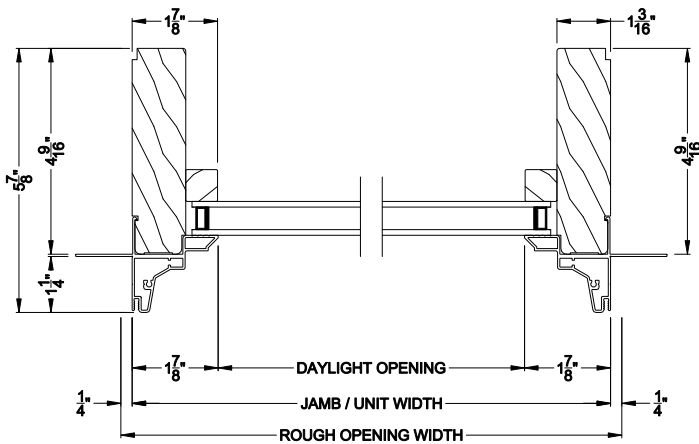

Weather Shield®

Contemporary Collection™

Direct-Set Windows

CROSS SECTION DETAILS

CONTEMPORARY DIRECT-SET (8306)
Vertical Section - Shadow-Line Frame

CONTEMPORARY DIRECT-SET
Stack Section

CONTEMPORARY DIRECT-SET (8306)
Horizontal Section - Shadow-Line Frame

CONTEMPORARY DIRECT-SET
Horizontal Mullion Section

Note: All dimensions are approximate. Weather Shield reserves the right to change specifications without notice.

Weather Shield®

Contemporary Collection™

Direct-Set Windows

CROSS SECTION DETAILS

CONTEMPORARY DIRECT-SET (8306)
Vertical Section - Shadow-Line Frame - 6-9/16" jamb

CONTEMPORARY DIRECT-SET
Stack Section

CONTEMPORARY DIRECT-SET (8306)
Horizontal Section - Shadow-Line Frame - 6-9/16" jamb