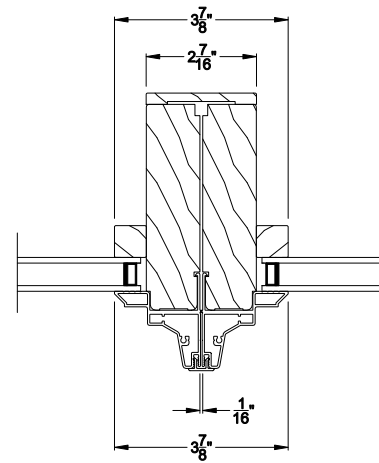

CONTEMPORARY DIRECT-SET
Horizontal Mullion Section

Note: All dimensions are approximate. Weather Shield reserves the right to change specifications without notice.

Weather Shield®

Contemporary Collection™

Direct-Set Windows

CROSS SECTION DETAILS

CONTEMPORARY DIRECT-SET (8306)
Vertical Section - Shadow-Line Frame - 6-9/16" jamb

CONTEMPORARY DIRECT-SET
Stack Section

CONTEMPORARY DIRECT-SET (8306)
Horizontal Section - Shadow-Line Frame - 6-9/16" jamb

CONTEMPORARY DIRECT-SET
Horizontal Mullion Section

Note: All dimensions are approximate. Weather Shield reserves the right to change specifications without notice.

CONTEMPORARY DIRECT-SET SPECIAL SHAPE (8306)
 Vertical Section - ES Zo-E 7

CONTEMPORARY DIRECT-SET SPECIAL SHAPE (8306)
 Horizontal Section - ES Zo-E 7

Note: All dimensions are approximate. Weather Shield reserves the right to change specifications without notice.