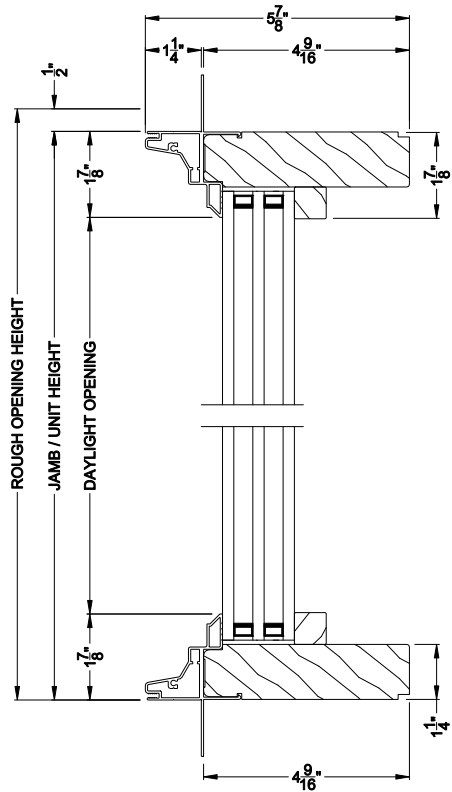

CONTEMPORARY DIRECT-SET
Horizontal Mullion Section

Note: All dimensions are approximate. Weather Shield reserves the right to change specifications without notice.

Weather Shield®

Contemporary Collection™

Direct-Set Windows

CROSS SECTION DETAILS

CONTEMPORARY DIRECT-SET (8306)
Vertical Section - Shadow-Line Frame - $3\frac{1}{16}$ " jamb

CONTEMPORARY DIRECT-SET
Stack Section

CONTEMPORARY DIRECT-SET (8306)
Horizontal Section - Shadow-Line Frame - $3\frac{1}{16}$ " jamb

CONTEMPORARY DIRECT-SET
Horizontal Mullion Section

Note: All dimensions are approximate. Weather Shield reserves the right to change specifications without notice.

CONTEMPORARY DIRECT-SET SPECIAL SHAPE (8306)
 Vertical Section - ES Zo-E 7

CONTEMPORARY DIRECT-SET SPECIAL SHAPE (8306)
 Horizontal Section - ES Zo-E 7

Note: All dimensions are approximate. Weather Shield reserves the right to change specifications without notice.