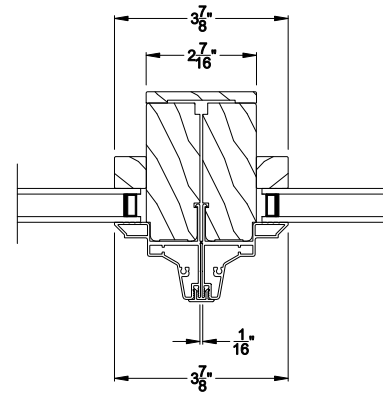

Direct-Set Windows

CROSS SECTION DETAILS

CONTEMPORARY DIRECT-SET (8306)
Vertical Section - Shadow-Line Frame - $3\frac{1}{16}$ " jamb

CONTEMPORARY DIRECT-SET
Stack Section

CONTEMPORARY DIRECT-SET (8306)
Horizontal Section - Shadow-Line Frame - $3\frac{1}{16}$ " jamb

CONTEMPORARY DIRECT-SET
Horizontal Mullion Section

Note: All dimensions are approximate. Weather Shield reserves the right to change specifications without notice.

CONTEMPORARY DIRECT-SET SPECIAL SHAPE (8306)
 Vertical Section - ES Zo-E 7

CONTEMPORARY DIRECT-SET SPECIAL SHAPE (8306)
 Horizontal Section - ES Zo-E 7

Note: All dimensions are approximate. Weather Shield reserves the right to change specifications without notice.