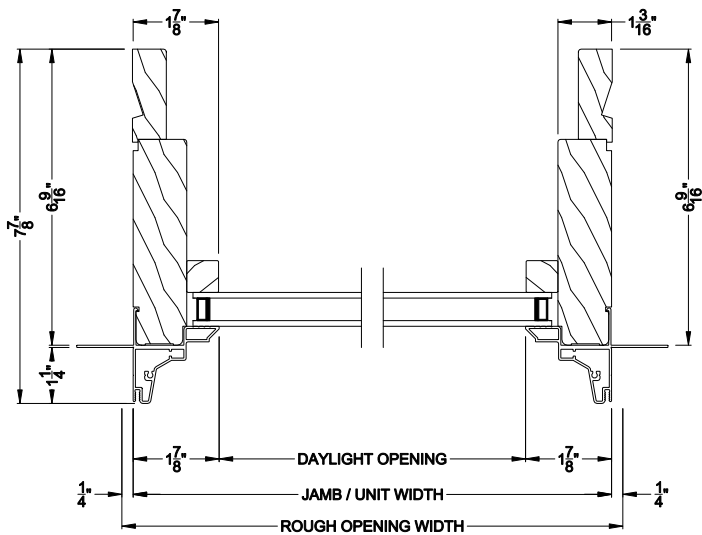

Direct-Set Windows

CROSS SECTION DETAILS

CONTEMPORARY DIRECT-SET (8306)
Vertical Section - Shadow-Line Frame - 6-9/16" jamb

CONTEMPORARY DIRECT-SET
Stack Section

CONTEMPORARY DIRECT-SET (8306)
Horizontal Section - Shadow-Line Frame - 6-9/16" jamb

CONTEMPORARY DIRECT-SET
Horizontal Mullion Section

Note: All dimensions are approximate. Weather Shield reserves the right to change specifications without notice.

Weather Shield®

Contemporary Collection™

Direct-Set Windows

CROSS SECTION DETAILS

CONTEMPORARY DIRECT-SET (8306)
Vertical Section - Shadow-Line Frame - $3\frac{1}{16}$ " jamb

CONTEMPORARY DIRECT-SET
Stack Section

CONTEMPORARY DIRECT-SET (8306)
Horizontal Section - Shadow-Line Frame - $3\frac{1}{16}$ " jamb

CONTEMPORARY DIRECT-SET
Horizontal Mullion Section

Note: All dimensions are approximate. Weather Shield reserves the right to change specifications without notice.

CONTEMPORARY DIRECT-SET SPECIAL SHAPE (8306)
 Vertical Section - ES Zo-E 7