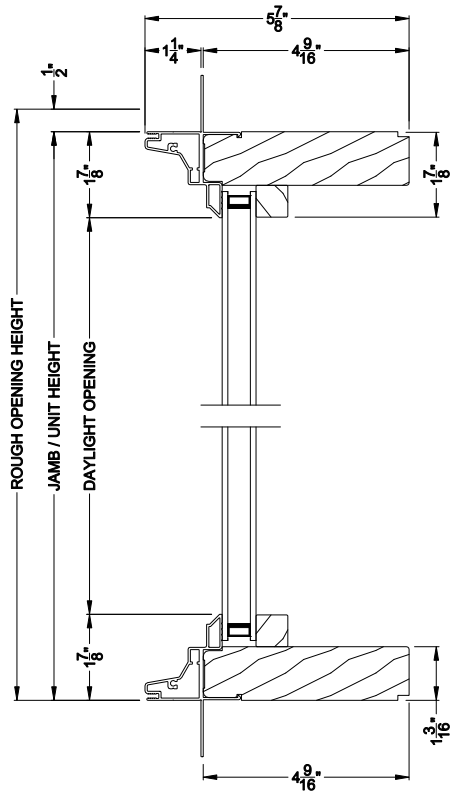

Weather Shield®

Contemporary Collection™

Direct-Set Windows

CROSS SECTION DETAILS

CONTEMPORARY DIRECT-SET (8306)
Vertical Section - Shadow-Line Frame

CONTEMPORARY DIRECT-SET
Stack Section

CONTEMPORARY DIRECT-SET (8306)
Horizontal Section - Shadow-Line Frame

CONTEMPORARY DIRECT-SET
Horizontal Mullion Section

Note: All dimensions are approximate. Weather Shield reserves the right to change specifications without notice.

Weather Shield®

Contemporary Collection™

Direct-Set Windows

CROSS SECTION DETAILS

CONTEMPORARY DIRECT-SET (8306)
Vertical Section - Shadow-Line Frame - 6-9/16" jamb

CONTEMPORARY DIRECT-SET
Stack Section

CONTEMPORARY DIRECT-SET (8306)
Horizontal Section - Shadow-Line Frame - 6-9/16" jamb