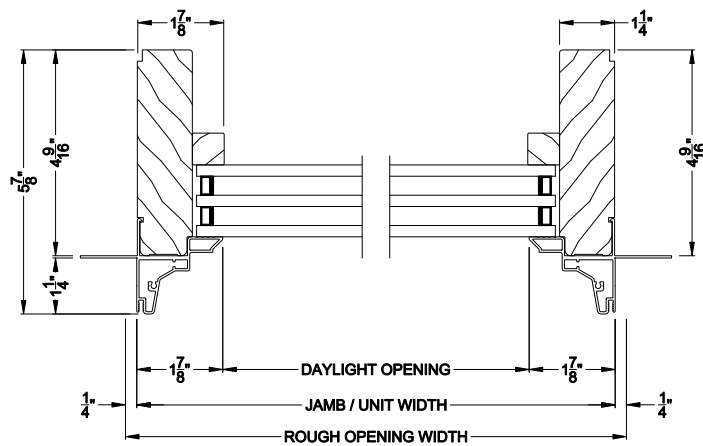

CONTEMPORARY DIRECT-SET
Horizontal Mullion Section

Note: All dimensions are approximate. Weather Shield reserves the right to change specifications without notice.

Weather Shield®

Contemporary Collection™

Direct-Set Windows

CROSS SECTION DETAILS

CONTEMPORARY DIRECT-SET (8306)
Vertical Section - Shadow-Line Frame - $3\frac{1}{16}$ " jamb

CONTEMPORARY DIRECT-SET
Stack Section

CONTEMPORARY DIRECT-SET (8306)
Horizontal Section - Shadow-Line Frame - $3\frac{1}{16}$ " jamb

CONTEMPORARY DIRECT-SET
Horizontal Mullion Section

Note: All dimensions are approximate. Weather Shield reserves the right to change specifications without notice.

CONTEMPORARY DIRECT-SET SPECIAL SHAPE (8306)
 Vertical Section - ES Zo-E 7

CONTEMPORARY DIRECT-SET SPECIAL SHAPE (8306)
 Horizontal Section - ES Zo-E 7

Note: All dimensions are approximate. Weather Shield reserves the right to change specifications without notice.