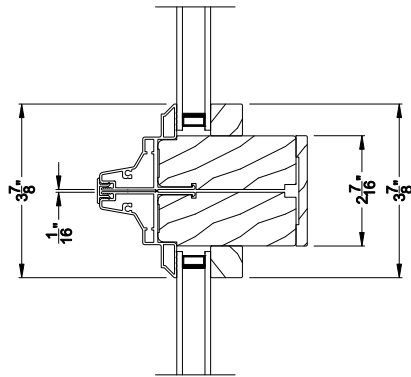

Direct-Set Windows

CROSS SECTION DETAILS

CONTEMPORARY DIRECT-SET (8306)
Vertical Section - Shadow-Line Frame - 6-9/16" jamb

CONTEMPORARY DIRECT-SET
Stack Section

CONTEMPORARY DIRECT-SET (8306)
Horizontal Section - Shadow-Line Frame - 6-9/16" jamb

CONTEMPORARY DIRECT-SET
Horizontal Mullion Section

Note: All dimensions are approximate. Weather Shield reserves the right to change specifications without notice.

Weather Shield®

Contemporary Collection™

Direct-Set Windows

CROSS SECTION DETAILS

CONTEMPORARY DIRECT-SET (8306)
Vertical Section - Shadow-Line Frame - $3\frac{1}{16}$ " jamb

CONTEMPORARY DIRECT-SET
Stack Section

CONTEMPORARY DIRECT-SET (8306)
Horizontal Section - Shadow-Line Frame - $3\frac{1}{16}$ " jamb

CONTEMPORARY DIRECT-SET
Horizontal Mullion Section

Note: All dimensions are approximate. Weather Shield reserves the right to change specifications without notice.

CONTEMPORARY DIRECT-SET SPECIAL SHAPE (8306)
 Vertical Section - ES Zo-E 7