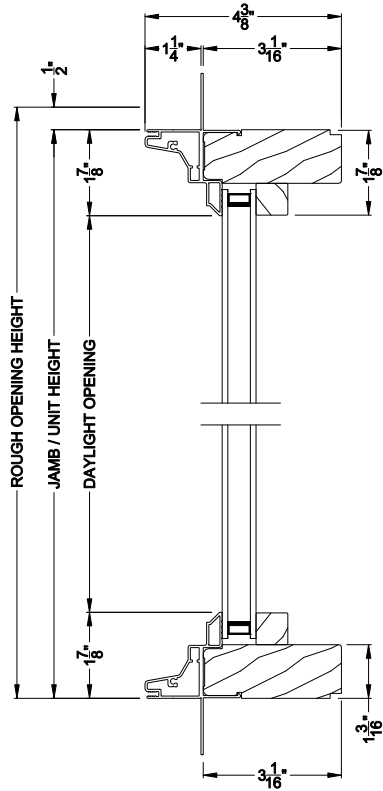

Direct-Set Windows

CROSS SECTION DETAILS

CONTEMPORARY DIRECT-SET (8306)
Vertical Section - Shadow-Line Frame - 6-9/16" jamb

CONTEMPORARY DIRECT-SET
Stack Section

CONTEMPORARY DIRECT-SET (8306)
Horizontal Section - Shadow-Line Frame - 6-9/16" jamb

CONTEMPORARY DIRECT-SET
Horizontal Mullion Section

Note: All dimensions are approximate. Weather Shield reserves the right to change specifications without notice.

Weather Shield®

Contemporary Collection™

Direct-Set Windows

CROSS SECTION DETAILS

CONTEMPORARY DIRECT-SET (8306)
Vertical Section - Shadow-Line Frame - $3\frac{1}{16}$ " jamb

CONTEMPORARY DIRECT-SET
Stack Section

CONTEMPORARY DIRECT-SET (8306)
Horizontal Section - Shadow-Line Frame - $3\frac{1}{16}$ " jamb

CONTEMPORARY DIRECT-SET
Horizontal Mullion Section

Note: All dimensions are approximate. Weather Shield reserves the right to change specifications without notice.

CONTEMPORARY DIRECT-SET SPECIAL SHAPE (8306)
 Vertical Section - ES Zo-E 7