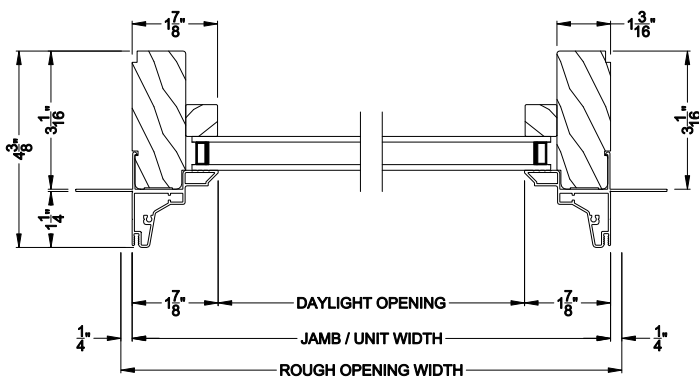

CONTEMPORARY DIRECT-SET
Horizontal Mullion Section

Note: All dimensions are approximate. Weather Shield reserves the right to change specifications without notice.

Weather Shield®

Contemporary Collection™

Direct-Set Windows

CROSS SECTION DETAILS

CONTEMPORARY DIRECT-SET (8306)
Vertical Section - Shadow-Line Frame - $3\frac{1}{16}$ " jamb

CONTEMPORARY DIRECT-SET
Stack Section

CONTEMPORARY DIRECT-SET (8306)
Horizontal Section - Shadow-Line Frame - $3\frac{1}{16}$ " jamb

CONTEMPORARY DIRECT-SET
Horizontal Mullion Section

Note: All dimensions are approximate. Weather Shield reserves the right to change specifications without notice.

CONTEMPORARY DIRECT-SET SPECIAL SHAPE (8306)
 Vertical Section - ES Zo-E 7

CONTEMPORARY DIRECT-SET SPECIAL SHAPE (8306)
 Horizontal Section - ES Zo-E 7

Note: All dimensions are approximate. Weather Shield reserves the right to change specifications without notice.