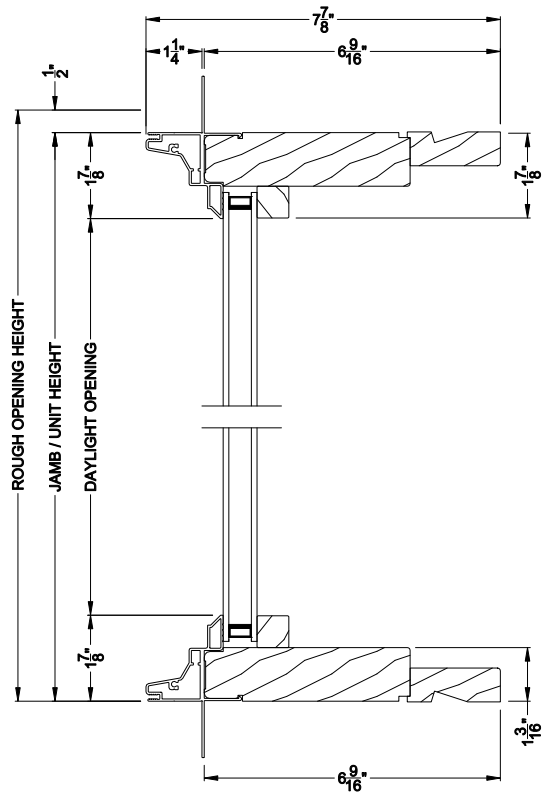

CONTEMPORARY DIRECT-SET
Horizontal Mullion Section

Note: All dimensions are approximate. Weather Shield reserves the right to change specifications without notice.

Weather Shield®

Contemporary Collection™

Direct-Set Windows

CROSS SECTION DETAILS

CONTEMPORARY DIRECT-SET (8306)
Vertical Section - Shadow-Line Frame - 6-9/16" jamb

CONTEMPORARY DIRECT-SET
Stack Section

CONTEMPORARY DIRECT-SET (8306)
Horizontal Section - Shadow-Line Frame - 6-9/16" jamb

CONTEMPORARY DIRECT-SET
Horizontal Mullion Section

Note: All dimensions are approximate. Weather Shield reserves the right to change specifications without notice.

CONTEMPORARY DIRECT-SET SPECIAL SHAPE (8306)
 Vertical Section - ES Zo-E 7