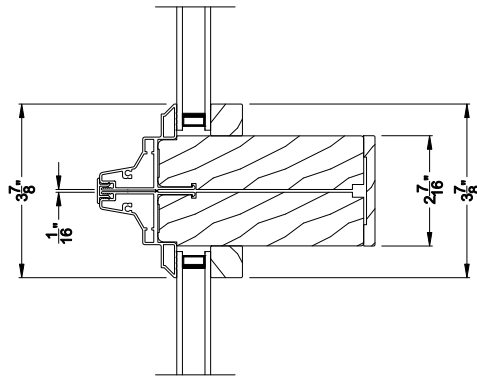

Weather Shield®

Contemporary Collection™

Direct-Set Windows

CROSS SECTION DETAILS

CONTEMPORARY DIRECT-SET (8306)
Vertical Section - Shadow-Line Frame

CONTEMPORARY DIRECT-SET
Stack Section

CONTEMPORARY DIRECT-SET (8306)
Horizontal Section - Shadow-Line Frame

CONTEMPORARY DIRECT-SET
Horizontal Mullion Section

Note: All dimensions are approximate. Weather Shield reserves the right to change specifications without notice.

Weather Shield®

Contemporary Collection™

Direct-Set Windows

CROSS SECTION DETAILS

CONTEMPORARY DIRECT-SET (8306)
Vertical Section - Shadow-Line Frame - 6-9/16" jamb

CONTEMPORARY DIRECT-SET
Stack Section

CONTEMPORARY DIRECT-SET (8306)
Horizontal Section - Shadow-Line Frame - 6-9/16" jamb