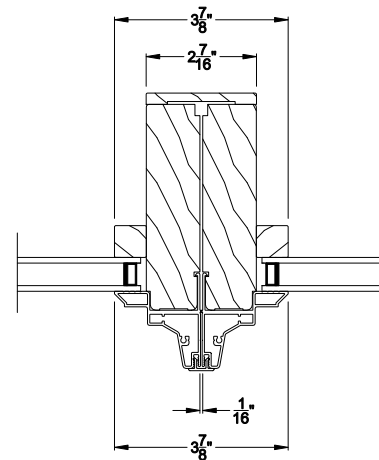

Direct-Set Windows

CROSS SECTION DETAILS

CONTEMPORARY DIRECT-SET (8306)
Vertical Section - Shadow-Line Frame - 6-9/16" jamb

CONTEMPORARY DIRECT-SET
Stack Section

CONTEMPORARY DIRECT-SET (8306)
Horizontal Section - Shadow-Line Frame - 6-9/16" jamb

CONTEMPORARY DIRECT-SET
Horizontal Mullion Section

Note: All dimensions are approximate. Weather Shield reserves the right to change specifications without notice.

Weather Shield®

Contemporary Collection™

Direct-Set Windows

CROSS SECTION DETAILS

CONTEMPORARY DIRECT-SET (8306)
Vertical Section - Shadow-Line Frame - $3\frac{1}{16}$ " jamb

CONTEMPORARY DIRECT-SET
Stack Section

CONTEMPORARY DIRECT-SET (8306)
Horizontal Section - Shadow-Line Frame - $3\frac{1}{16}$ " jamb

CONTEMPORARY DIRECT-SET
Horizontal Mullion Section

Note: All dimensions are approximate. Weather Shield reserves the right to change specifications without notice.

CONTEMPORARY DIRECT-SET SPECIAL SHAPE (8306)
 Vertical Section - ES Zo-E 7