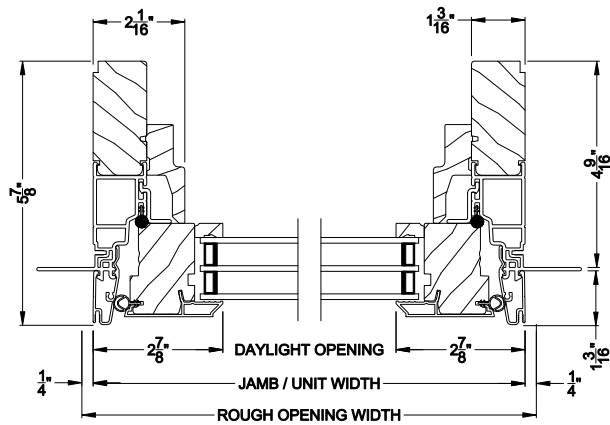

**CONTEMPORARY CASEMENT PICTURE WINDOW (8211)**  
Horizontal Section - Shadow-Line Frame - 3-1/16" jamb

**CONTEMPORARY CASEMENT PICTURE WINDOW**  
Vertical Mull Section

Note: All dimensions are approximate. Weather Shield reserves the right to change specifications without notice.

**CONTEMPORARY CASEMENT PICTURE WINDOW (8211)**  
 Vertical Section - Energy Sash

**CONTEMPORARY CASEMENT PICTURE WINDOW (8211)**  
 Horizontal Section - Energy Sash

Note: All dimensions are approximate. Weather Shield reserves the right to change specifications without notice.