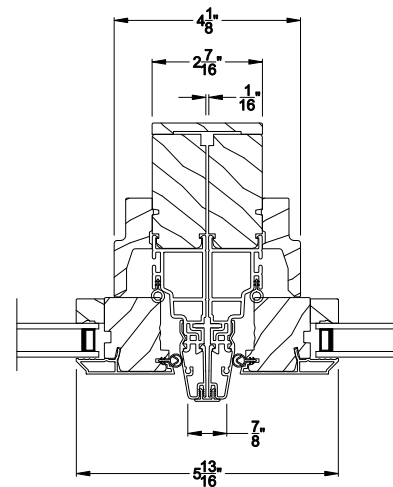

## CROSS SECTION DETAILS

**CONTEMPORARY CASEMENT PICTURE WINDOW (8211)**  
Vertical Section - Shadow-Line Frame - 6-9/16" jamb

**CONTEMPORARY CASEMENT PICTURE WINDOW**  
Horizontal Stack Section - Transom Stack over Casement Picture

**CONTEMPORARY CASEMENT PICTURE WINDOW (8211)**  
Horizontal Section - Shadow-Line Frame - 6-9/16" jamb

**CONTEMPORARY CASEMENT PICTURE WINDOW**  
Vertical Mull Section

Note: All dimensions are approximate. Weather Shield reserves the right to change specifications without notice.