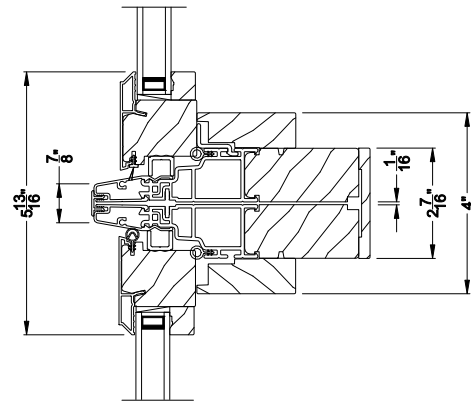

CONTEMPORARY CASEMENT PICTURE WINDOW
Vertical Mull Section

CONTEMPORARY CASEMENT PICTURE WINDOW
Horizontal Stack Section - Transom Stack over Casement Picture