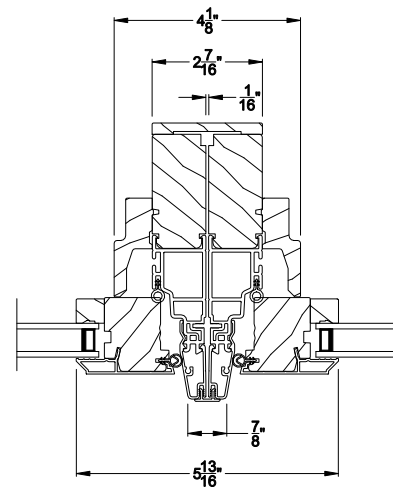

## CROSS SECTION DETAILS

**CONTEMPORARY CASEMENT PICTURE WINDOW**  
Horizontal Stack Section - Transom Stack over Casement Picture

**CONTEMPORARY CASEMENT PICTURE WINDOW (8211)**  
Vertical Section - Shadow-Line Frame

**CONTEMPORARY CASEMENT PICTURE WINDOW (8211)**  
Horizontal Section - Shadow-Line Frame

**CONTEMPORARY CASEMENT PICTURE WINDOW**  
Vertical Mull Section

Note: All dimensions are approximate. Weather Shield reserves the right to change specifications without notice.