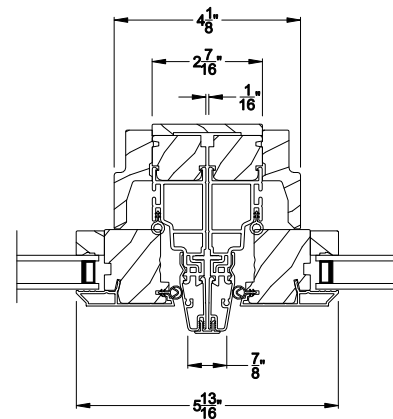

**CONTEMPORARY CASEMENT PICTURE WINDOW (8211)**  
Horizontal Section - Shadow-Line Frame - 6-9/16" jamb

**CONTEMPORARY CASEMENT PICTURE WINDOW**  
Vertical Mull Section

Note: All dimensions are approximate. Weather Shield reserves the right to change specifications without notice.

## CROSS SECTION DETAILS

**CONTEMPORARY CASEMENT PICTURE WINDOW (8211)**  
Vertical Section - Shadow-Line Frame - 3-1/16" jamb

**CONTEMPORARY CASEMENT PICTURE WINDOW**  
Horizontal Stack Section - Transom Stack over Casement Picture

**CONTEMPORARY CASEMENT PICTURE WINDOW (8211)**  
Horizontal Section - Shadow-Line Frame - 3-1/16" jamb

**CONTEMPORARY CASEMENT PICTURE WINDOW**  
Vertical Mull Section

Note: All dimensions are approximate. Weather Shield reserves the right to change specifications without notice.