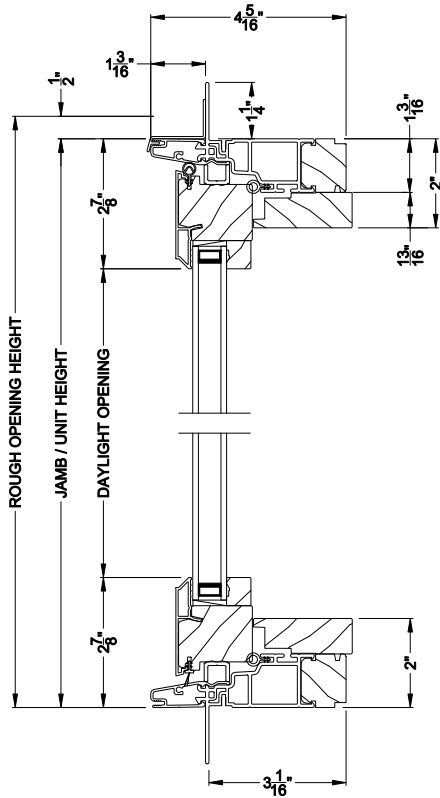

CONTEMPORARY CASEMENT PICTURE WINDOW (8211)
Horizontal Section - Shadow-Line Frame - 6-9/16" jamb

Weather Shield®

Contemporary Collection™

Casement Windows

CROSS SECTION DETAILS

CONTEMPORARY CASEMENT PICTURE WINDOW (8211)
Vertical Section - Shadow-Line Frame - 3-1/16" jamb