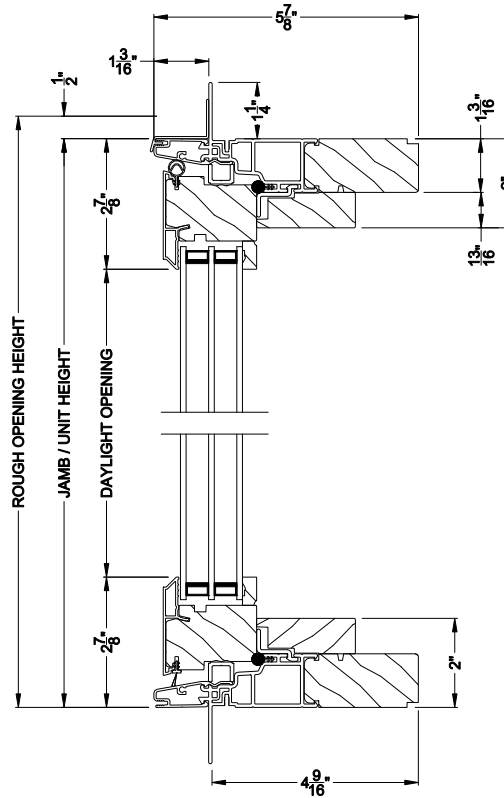

**CONTEMPORARY CASEMENT PICTURE WINDOW (8211)**  
Horizontal Section - Shadow-Line Frame - 6-9/16" jamb

**CONTEMPORARY CASEMENT PICTURE WINDOW**  
Vertical Mull Section

Note: All dimensions are approximate. Weather Shield reserves the right to change specifications without notice.

## CROSS SECTION DETAILS

**CONTEMPORARY CASEMENT PICTURE WINDOW (8211)**  
Vertical Section - Shadow-Line Frame - 3-1/16" jamb

**CONTEMPORARY CASEMENT PICTURE WINDOW**  
Horizontal Stack Section - Transom Stack over Casement Picture

**CONTEMPORARY CASEMENT PICTURE WINDOW (8211)**  
Horizontal Section - Shadow-Line Frame - 3-1/16" jamb

**CONTEMPORARY CASEMENT PICTURE WINDOW**  
Vertical Mull Section

Note: All dimensions are approximate. Weather Shield reserves the right to change specifications without notice.

**CONTEMPORARY CASEMENT PICTURE WINDOW (8211)**  
 Vertical Section - Energy Sash

**CONTEMPORARY CASEMENT PICTURE WINDOW (8211)**  
 Horizontal Section - Energy Sash

Note: All dimensions are approximate. Weather Shield reserves the right to change specifications without notice.