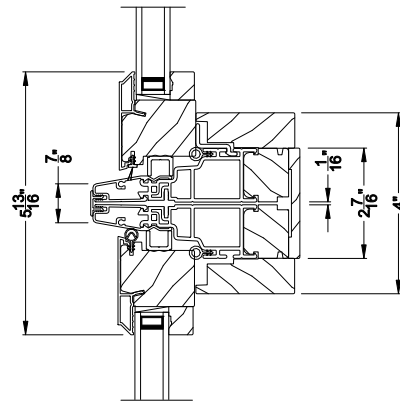

CONTEMPORARY CASEMENT PICTURE WINDOW
Vertical Mull Section

CONTEMPORARY CASEMENT PICTURE WINDOW
Horizontal Stack Section - Transom Stack over Casement Picture