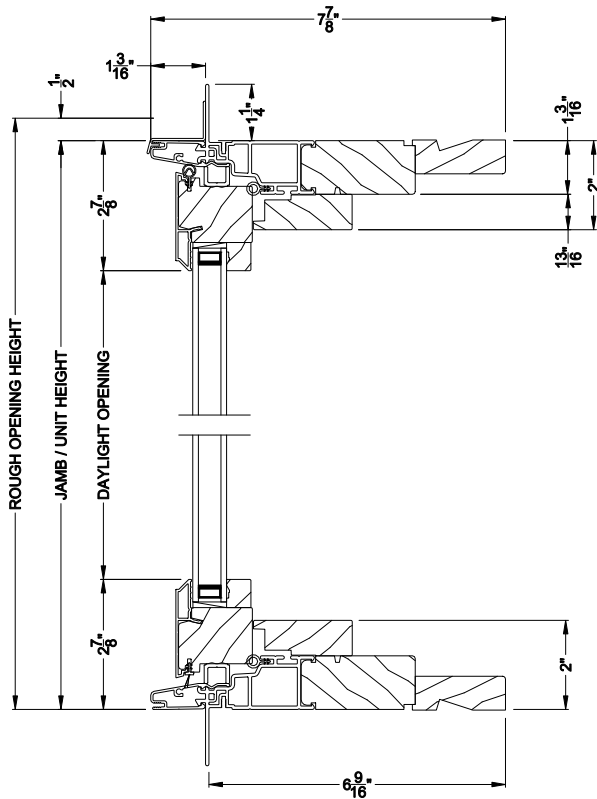

CONTEMPORARY CASEMENT PICTURE WINDOW (8211)
Horizontal Section - Shadow-Line Frame

Weather Shield®

Contemporary Collection™

Casement Windows

CROSS SECTION DETAILS

CONTEMPORARY CASEMENT PICTURE WINDOW (8211)
Vertical Section - Shadow-Line Frame - 6-9/16" jamb