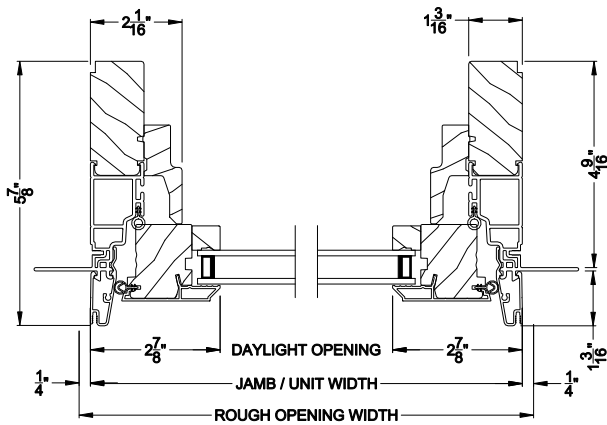

**CONTEMPORARY CASEMENT PICTURE WINDOW (8211)**  
Horizontal Section - Shadow-Line Frame

**CONTEMPORARY CASEMENT PICTURE WINDOW**  
Vertical Mull Section

Note: All dimensions are approximate. Weather Shield reserves the right to change specifications without notice.