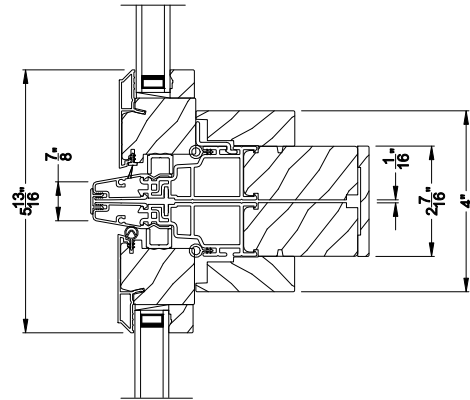

Weather Shield®

Contemporary Collection™

Casement Windows

CROSS SECTION DETAILS

CONTEMPORARY CASEMENT PICTURE WINDOW
Horizontal Stack Section - Transom Stack over Casement Picture