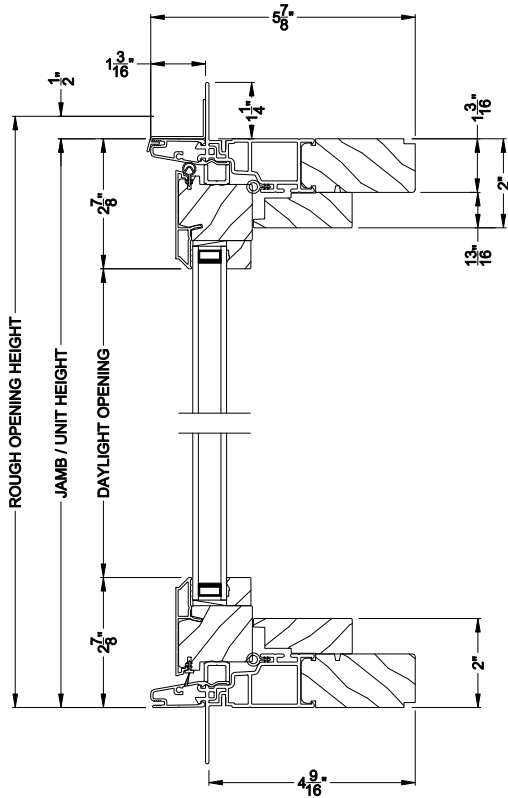

## CROSS SECTION DETAILS

**CONTEMPORARY CASEMENT PICTURE WINDOW**  
Horizontal Stack Section - Transom Stack over Casement Picture

**CONTEMPORARY CASEMENT PICTURE WINDOW (8211)**  
Vertical Section - Shadow-Line Frame