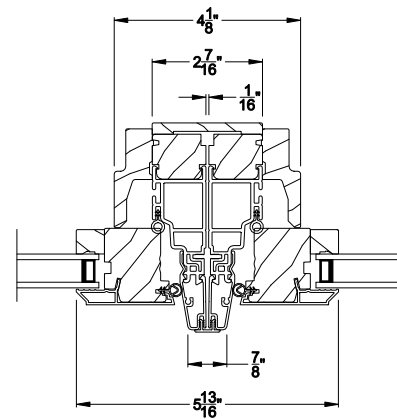

## CROSS SECTION DETAILS

**CONTEMPORARY STATIONARY AWNING WINDOW (8211)**  
Vertical Section - Shadow-Line Frame - 3-1/16" jamb

**CONTEMPORARY STATIONARY AWNING WINDOW**  
Vertical Section - Transom Stack over Stat Awning

**CONTEMPORARY STATIONARY AWNING WINDOW (8211)**  
Horizontal Section - Shadow-Line Frame - 3-1/16" jamb

**CONTEMPORARY STATIONARY AWNING WINDOW**  
Horizontal Mull Section

Note: All dimensions are approximate. Weather Shield reserves the right to change specifications without notice.