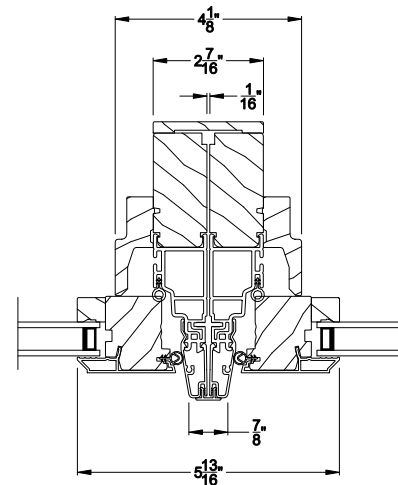

## CROSS SECTION DETAILS

**CONTEMPORARY STATIONARY AWNING WINDOW**  
Vertical Section - Transom Stack over Stat Awning

**CONTEMPORARY STATIONARY AWNING WINDOW (8211)**  
Vertical Section - Shadow-Line Frame - 6-9/16\"/>

**CONTEMPORARY STATIONARY AWNING WINDOW (8211)**  
Horizontal Section - Shadow-Line Frame - 6-9/16\"/>

**CONTEMPORARY STATIONARY AWNING WINDOW**  
Horizontal Mull Section

Note: All dimensions are approximate. Weather Shield reserves the right to change specifications without notice.