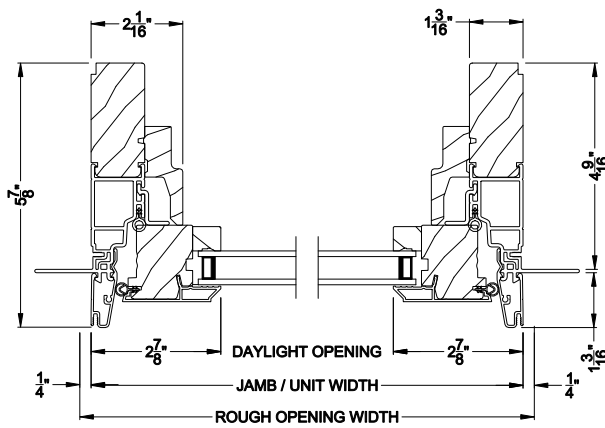

**CONTEMPORARY STATIONARY AWNING WINDOW (8211)**  
Horizontal Section - Shadow-Line Frame

**CONTEMPORARY STATIONARY AWNING WINDOW**  
Horizontal Mull Section

Note: All dimensions are approximate. Weather Shield reserves the right to change specifications without notice.