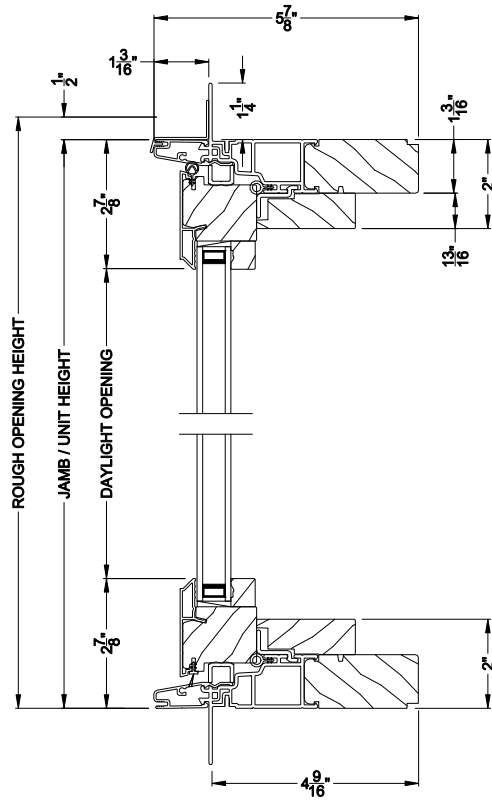

## CROSS SECTION DETAILS

**CONTEMPORARY STATIONARY AWNING WINDOW**  
Vertical Section - Transom Stack over Stat Awning

**CONTEMPORARY STATIONARY AWNING WINDOW (8211)**  
Vertical Section - Shadow-Line Frame