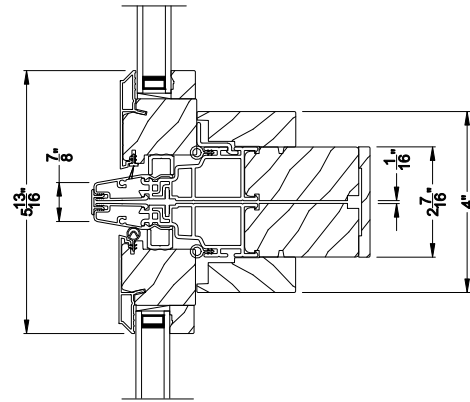

CONTEMPORARY STATIONARY AWNING WINDOW
Horizontal Mull Section

Weather Shield®

Contemporary Collection™

Stationary Awning Windows

CROSS SECTION DETAILS

CONTEMPORARY STATIONARY AWNING WINDOW
Vertical Section - Transom Stack over Stat Awning