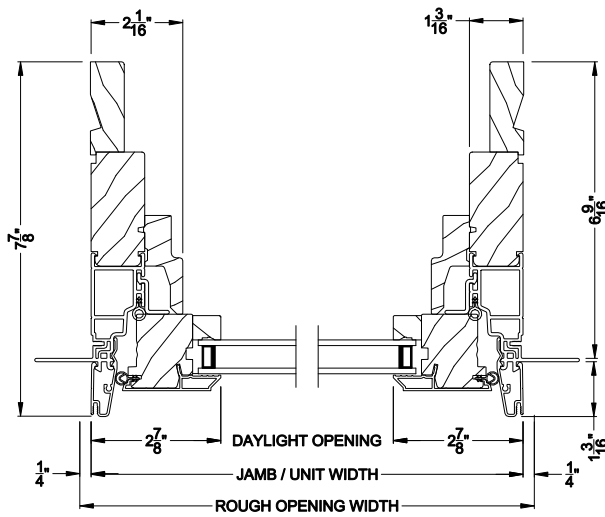

CONTEMPORARY STATIONARY AWNING WINDOW (8211)
Vertical Section - Shadow-Line Frame - 6-9/16\"/>