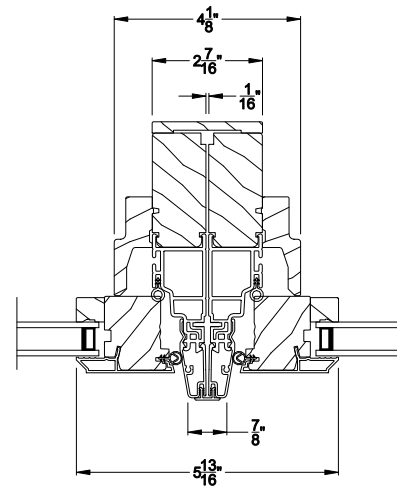

## CROSS SECTION DETAILS

**CONTEMPORARY STATIONARY AWNING WINDOW**  
Vertical Section - Transom Stack over Stat Awning

**CONTEMPORARY STATIONARY AWNING WINDOW (8211)**  
Vertical Section - Shadow-Line Frame

**CONTEMPORARY STATIONARY AWNING WINDOW (8211)**  
Horizontal Section - Shadow-Line Frame

**CONTEMPORARY STATIONARY AWNING WINDOW**  
Horizontal Mull Section

Note: All dimensions are approximate. Weather Shield reserves the right to change specifications without notice.