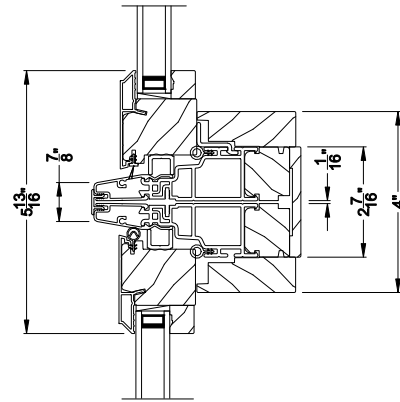

CONTEMPORARY STATIONARY AWNING WINDOW
Horizontal Mull Section

CONTEMPORARY STATIONARY AWNING WINDOW
Vertical Section - Transom Stack over Stat Awning