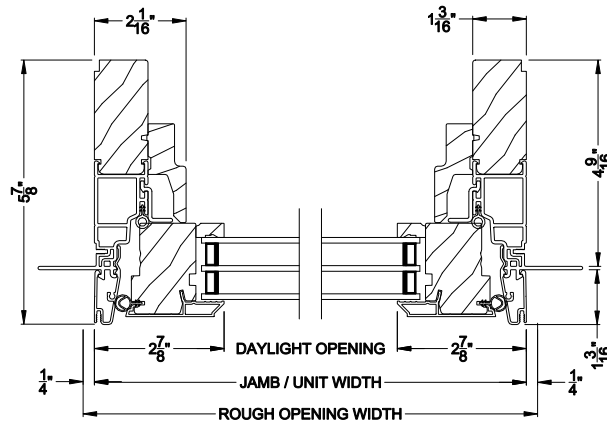

CONTEMPORARY STATIONARY AWNING WINDOW (8211)
Horizontal Section - Energy Sash

Note: All dimensions are approximate. Weather Shield reserves the right to change specifications without notice.