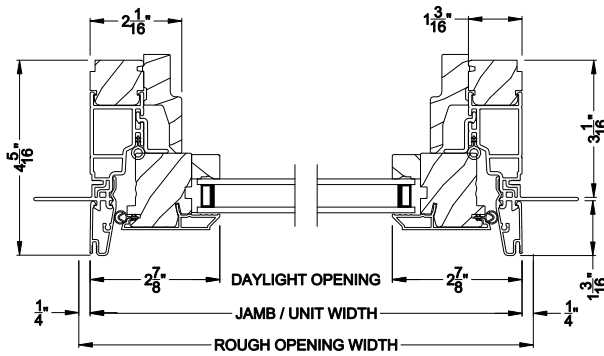

## CROSS SECTION DETAILS

**CONTEMPORARY STATIONARY AWNING WINDOW (8211)**  
Vertical Section - Shadow-Line Frame - 3-1/16" jamb

**CONTEMPORARY STATIONARY AWNING WINDOW**  
Vertical Section - Transom Stack over Stat Awning