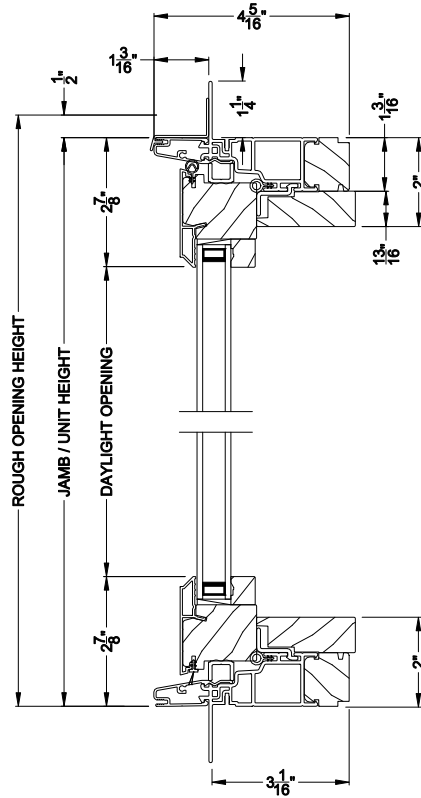

CONTEMPORARY STATIONARY AWNING WINDOW (8211)
Horizontal Section - Shadow-Line Frame - 6-9/16\"/>

Weather Shield®

Contemporary Collection™

Stationary Awning Windows

CROSS SECTION DETAILS

CONTEMPORARY STATIONARY AWNING WINDOW (8211)
Vertical Section - Shadow-Line Frame - 3-1/16" jamb