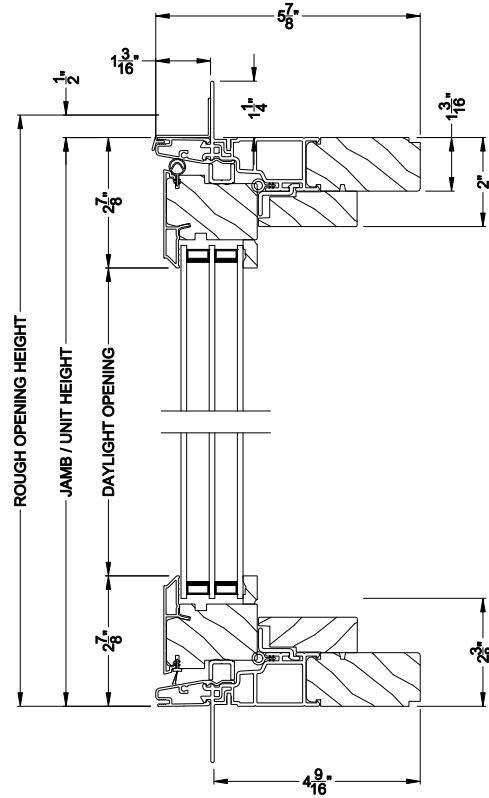

## CROSS SECTION DETAILS

**CONTEMPORARY STATIONARY AWNING WINDOW (8211)**  
Vertical Section - Shadow-Line Frame - 3-1/16" jamb

**CONTEMPORARY STATIONARY AWNING WINDOW**  
Vertical Section - Transom Stack over Stat Awning

**CONTEMPORARY STATIONARY AWNING WINDOW (8211)**  
Horizontal Section - Shadow-Line Frame - 3-1/16" jamb

**CONTEMPORARY STATIONARY AWNING WINDOW**  
Horizontal Mull Section

Note: All dimensions are approximate. Weather Shield reserves the right to change specifications without notice.