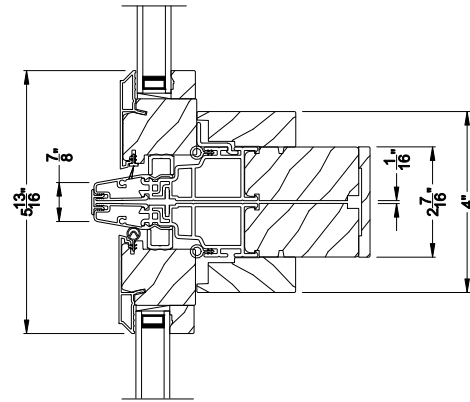

## CROSS SECTION DETAILS

**CONTEMPORARY STATIONARY AWNING WINDOW**  
Vertical Section - Transom Stack over Stat Awning

**CONTEMPORARY STATIONARY AWNING WINDOW (8211)**  
Vertical Section - Shadow-Line Frame