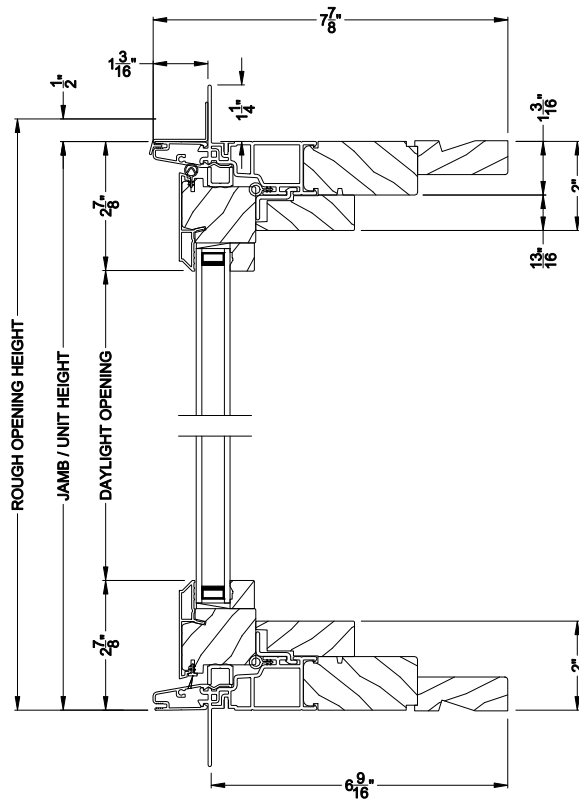

CONTEMPORARY STATIONARY AWNING WINDOW (8211)
Horizontal Section - Shadow-Line Frame

Weather Shield®

Contemporary Collection™

Stationary Awning Windows

CROSS SECTION DETAILS

CONTEMPORARY STATIONARY AWNING WINDOW (8211)
Vertical Section - Shadow-Line Frame - 6-9/16\"/>