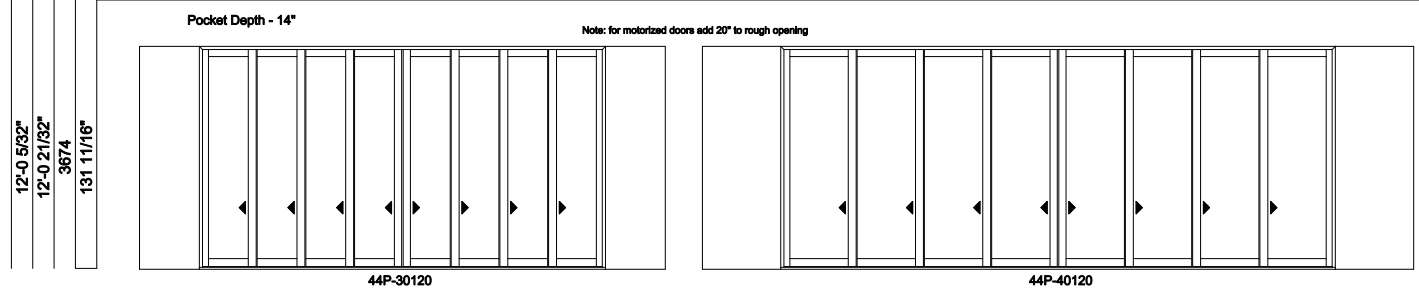

Multi-Slide Doors - 2-1/4" Panel (8725) 4L4R Panel Pocket

Exposed Jamb Width	21'-10 21/32"	29'-10 21/32"
Exposed RO Width	21'-11 1/32"	29'-11 1/32"
Pocket Width	3'-3"	4'-3"
Jamb Dimension	28'-4 1/32"	38'-4 1/32"
Rough Opening	28'-5 1/32"	38'-5 1/32"
Soft Metric R.O. (mm)	8662	11710
Glass Size	26 3/4"	38 3/4"