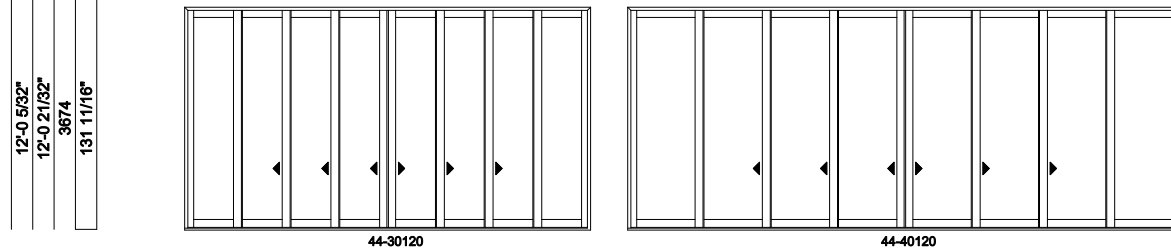

Multi-Slide Doors - 2-1/4" Panel (8725) 4L4R Panel

Jamb Dimension	21'-10 17/32"	29'-10 17/32"
Rough Opening	21'-11 17/32"	29'-11 17/32"
Soft Metric R.O. (mm)	6694	9132
Glass Size	26 3/4"	38 3/4"

Note: for motorized doors add 20" to rough opening