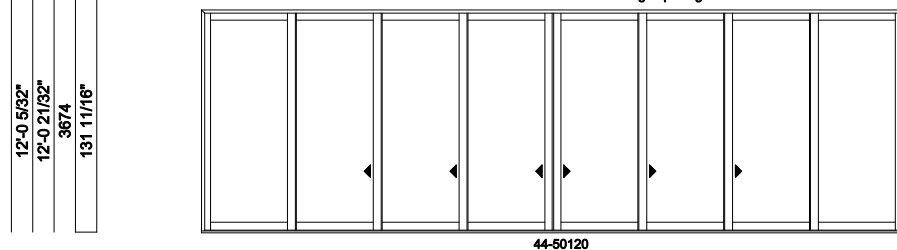

Multi-Slide Doors - 2-1/4" Panel (8725) 4L4R Panel

Jamb Dimension	21'-10 17/32"	29'-10 17/32"
Rough Opening	21'-11 17/32"	29'-11 17/32"
Soft Metric R.O. (mm)	6694	9132
Glass Size	26 3/4"	38 3/4"

Note: for motorized doors add 20" to rough opening

Jamb Dimension	37'-10 17/32"
Rough Opening	37'-11 17/32"
Soft Metric R.O. (mm)	11570
Glass Size	50 3/4"

Note: for motorized doors add 20" to rough opening

Multi-Slide Doors - 2-1/4" Panel (8725) 4L4R Panel Pocket

Exposed Jamb Width	21'-10 21/32"	29'-10 21/32"
Exposed RO Width	21'-11 1/32"	29'-11 1/32"
Pocket Width	3'-3"	4'-3"
Jamb Dimension	28'-4 1/32"	38'-4 1/32"
Rough Opening	28'-5 1/32"	38'-5 1/32"
Soft Metric R.O. (mm)	8662	11710
Glass Size	26 3/4"	38 3/4"