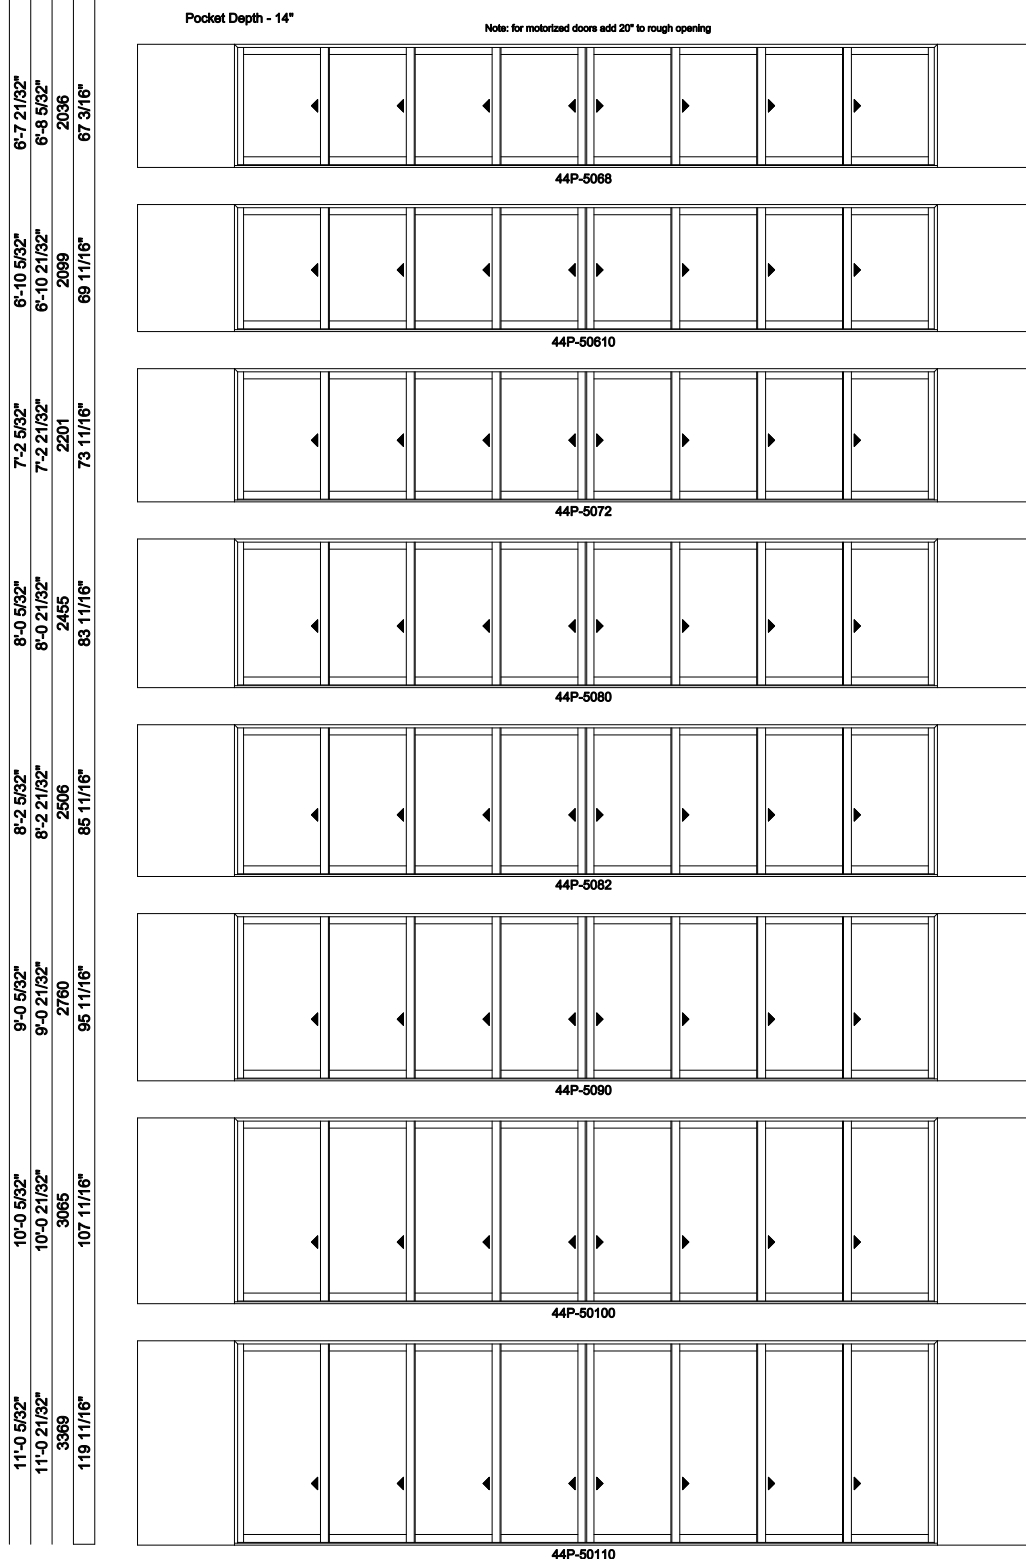

Jamb Dimension	37'-10 17/32"
Rough Opening	37'-11 17/32"
Soft Metric R.O. (mm)	11570
Glass Size	50 3/4"

Note: for motorized doors add 20" to rough opening

Multi-Slide Doors - 2-1/4" Panel (8725) 4L4R Panel Pocket

Exposed Jamb Width	21'-10 21/32"	29'-10 21/32"
Exposed RO Width	21'-11 1/32"	29'-11 1/32"
Pocket Width	3'-3"	4'-3"
Jamb Dimension	28'-4 1/32"	38'-4 1/32"
Rough Opening	28'-5 1/32"	38'-5 1/32"
Soft Metric R.O. (mm)	8662	11710
Glass Size	26 3/4"	38 3/4"

Multi-Slide Doors - 2-1/4" Panel (8725) 4L4R Panel Pocket

Exposed Jamb Width	37'-10 21/32"
Exposed RO Width	37'-11 1/32"
Pocket Width	5'-3"
Jamb Dimension	48'-4 1/32"
Rough Opening	48'-5 1/32"
Soft Metric R.O. (mm)	14758
Glass Size	50 3/4"

Exposed Jamb Width	37'-10 21/32"
Exposed RO Width	37'-11 1/32"
Pocket Width	5'-3"
Jamb Dimension	48'-4 1/32"
Rough Opening	48'-5 1/32"
Soft Metric R.O. (mm)	14758
Glass Size	50 3/4"