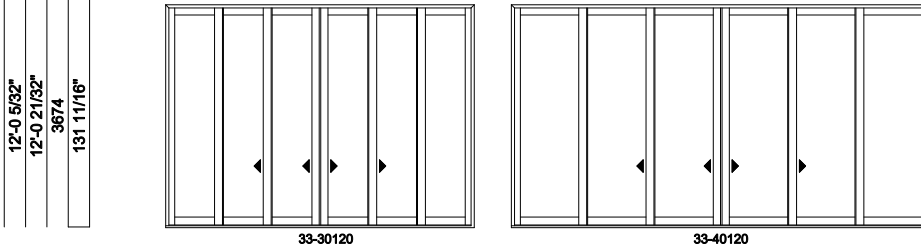

33-40120

Multi-Slide Doors - 2-1/4" Panel (8725) 3L3R Panel

Jamb Dimension	16'-7 17/32"	22'-7 17/32"
Rough Opening	16'-8 17/32"	22'-8 17/32"
Soft Metric R.O. (mm)	5093	6922
Glass Size	26 3/4"	38 3/4"

Note: for motorized doors add 20" to rough opening

33-30120