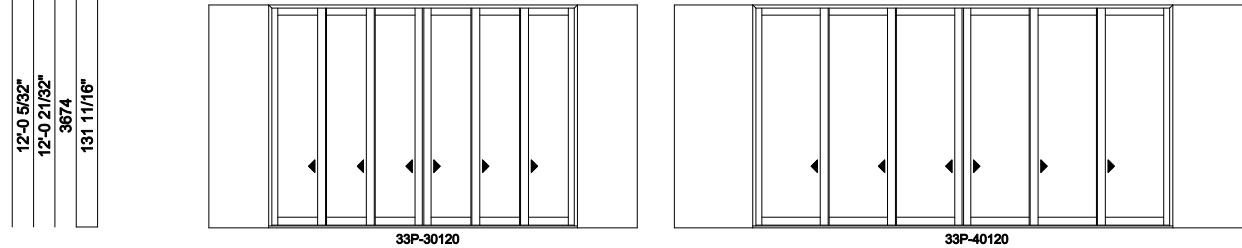

Multi-Slide Doors - 2-1/4" Panel (8725) 3L3R Panel Pocket

Exposed Jamb Width	16'-7 21/32"	22'-7 21/32"
Exposed RO Width	16'-8 1/32"	22'-8 1/32"
Pocket Width	3'-3"	4'-3"
Jamb Dimension	23'-1 1/32"	31'-1 1/32"
Rough Opening	23'-2 1/32"	31'-2 1/32"
Soft Metric R.O. (mm)	7062	9500
Glass Size	26 3/4"	38 3/4"

Pocket Depth - 11"

Note: for motorized doors add 20" to rough opening