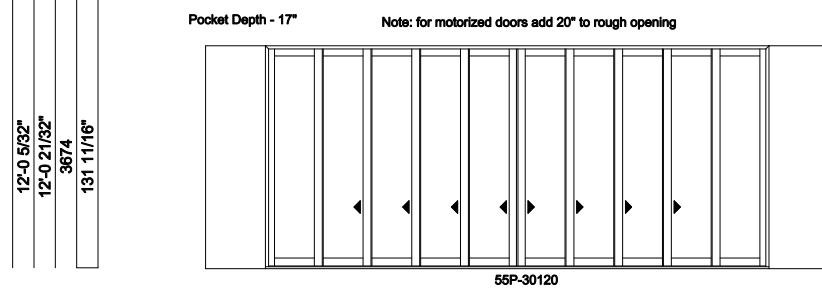

Multi-Slide Doors - 2-1/4" Panel (8725) 5L5R Panel Pocket

Exposed Jamb Width	27'-1 21/32"
Exposed RO Width	27'-2 1/32"
Pocket Width	3'-3"
Jamb Dimension	33'-7 1/32"
Rough Opening	33'-8 1/32"
Soft Metric R.O. (mm)	10262
Glass Size	26 3/4"