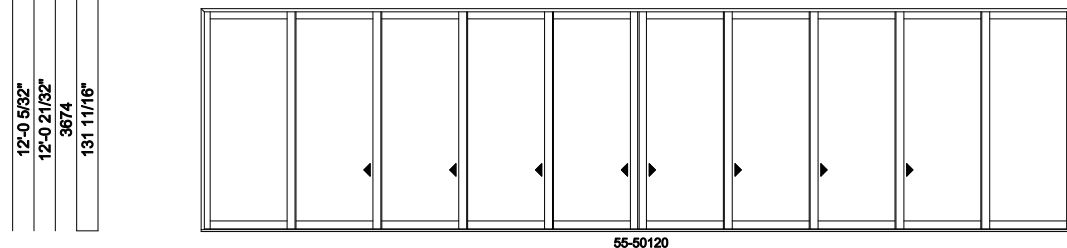

Multi-Slide Doors - 2-1/4" Panel (8725) 5L5R Panel

Jamb Dimension	27'-1 17/32"	37'-1 17/32"
Rough Opening	27'-2 17/32"	37'-2 17/32"
Soft Metric R.O. (mm)	8294	11342
Glass Size	26 3/4"	38 3/4"

Note: for motorized doors add 20" to rough opening

Jamb Dimension	47'-1 17/32"
Rough Opening	47'-2 17/32"
Soft Metric R.O. (mm)	14390
Glass Size	50 3/4"

Note: for motorized doors add 20" to rough opening

Multi-Slide Doors - 2-1/4" Panel (8725) 5L5R Panel Pocket