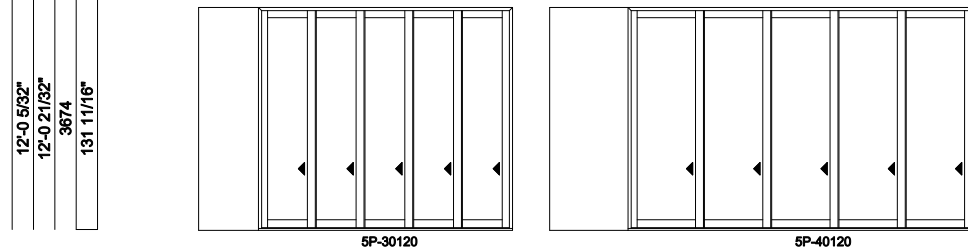

Multi-Slide Doors - 2-1/4" Panel (8725) 5 Panel Pocket

Exposed Jamb Width	13'-8 5/16"	18'-8 5/16"
Exposed RO Width	13'-9"	18'-9"
Pocket Width	3'-3"	4'-3"
Jamb Dimension	16'-11"	22'-11"
Rough Opening	17'-0"	23'-0"
Soft Metric R.O. (mm)	5182	7010
Glass Size	26 3/4"	38 3/4"

Pocket Depth - 17"

Note: for motorized doors add 10" to rough opening