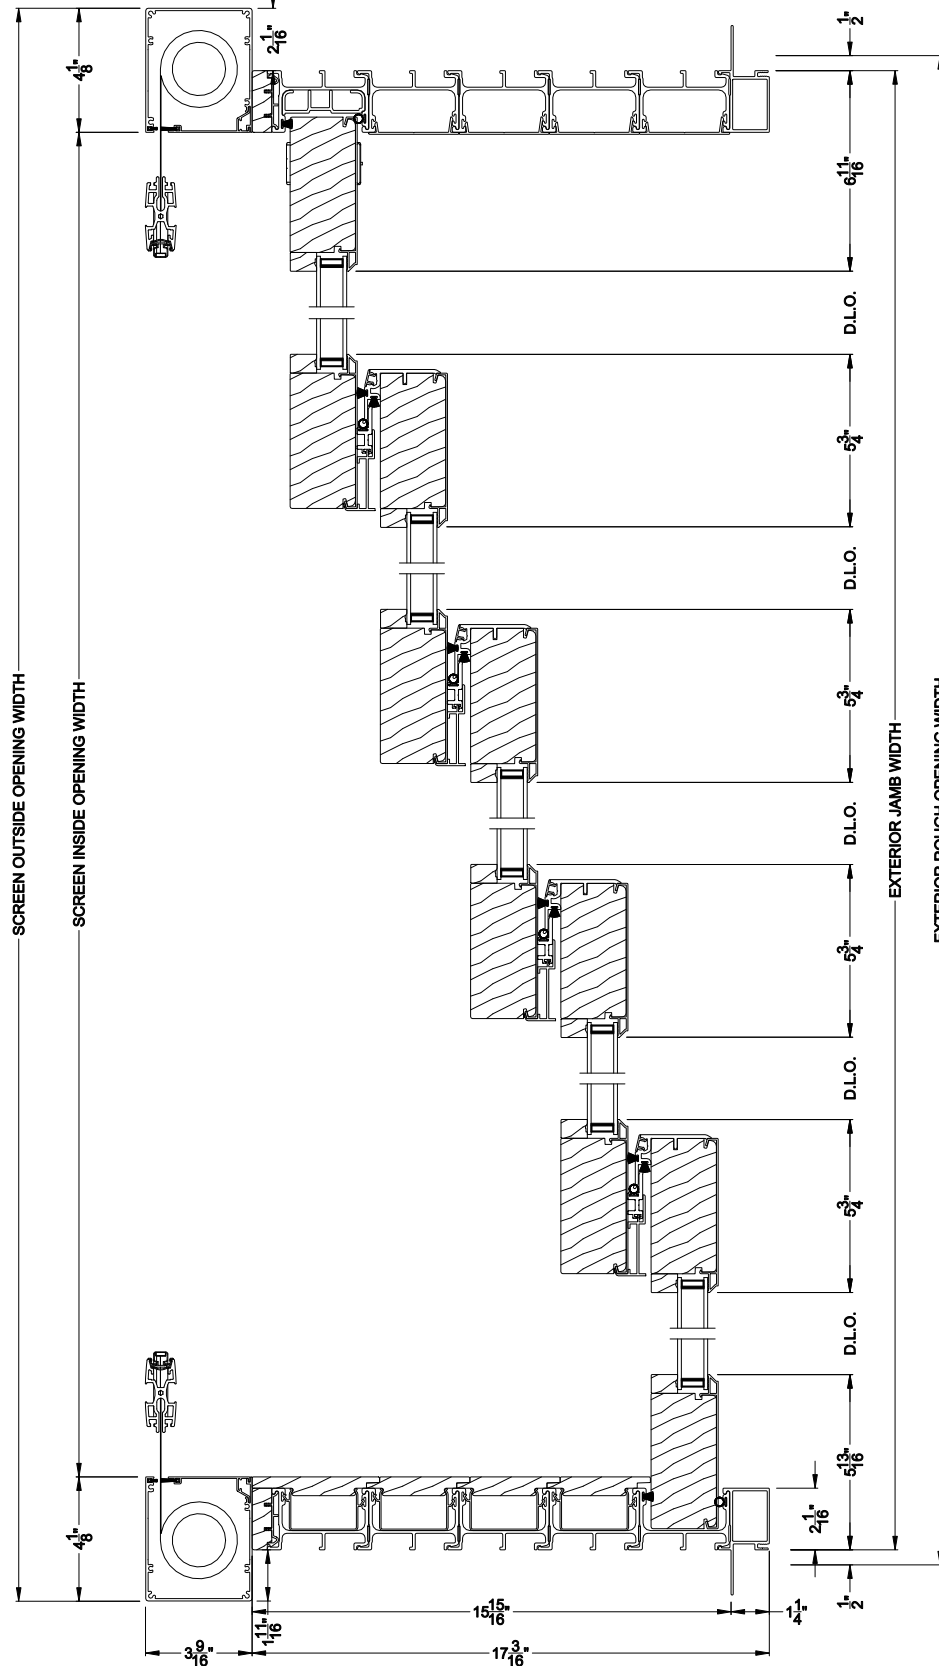

Weather Shield™

Premium Series™

2-1/4" Multi-Slide Doors

CROSS SECTION DETAILS

PREMIUM 2-1/4" MULTI-SLIDE PATIO DOOR (8725)

Vertical Section - Standard Sill - 5 or Bi-parting 10 Panel Door
Shown with optional Center screen - recess mounted

PREMIUM 2-1/4" MULTI-SLIDE PATIO DOOR (8725)

Vertical Section - with Sill Riser - 5 or Bi-parting 10 Panel Door
Shown with optional Center screen - recess mounted

PREMIUM 2-1/4" MULTI-SLIDE PATIO DOOR (8725)

Vertical Section - Standard Sill - 5 or Bi-parting 10 Panel Door
Shown with optional Center screen - flush mounted

PREMIUM 2-1/4" MULTI-SLIDE PATIO DOOR (8725)

Vertical Section - with Sill Riser - 5 or Bi-parting 10 Panel Door
Shown with optional Center screen - flush mounted

Note: All dimensions are approximate. Weather Shield reserves the right to change specifications without notice.

Weather Shield™ Premium Series™

2-1/4" Multi-Slide Doors CROSS SECTION DETAILS

Note: All dimensions are approximate. Weather Shield reserves the right to change specifications without notice.