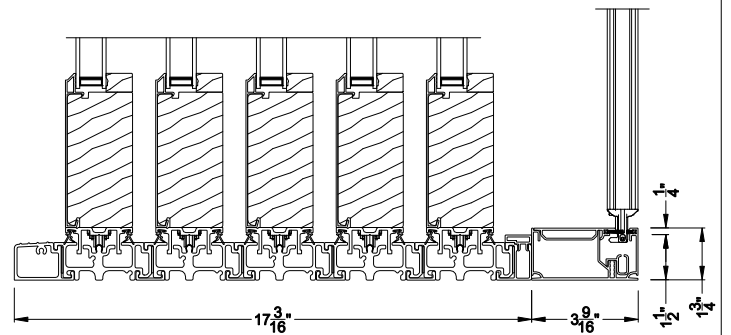

Weather Shield™

Premium Series™

2-1/4" Multi-Slide Doors

CROSS SECTION DETAILS

PREMIUM 2-1/4" MULTI-SLIDE PATIO DOOR (8725)

Vertical Section - Standard Sill - 5 or Bi-parting 10 Panel Door
Shown with optional Center screen - recess mounted

PREMIUM 2-1/4" MULTI-SLIDE PATIO DOOR (8725)

Vertical Section - with Sill Riser - 5 or Bi-parting 10 Panel Door
Shown with optional Center screen - recess mounted

PREMIUM 2-1/4" MULTI-SLIDE PATIO DOOR (8725)

Vertical Section - Standard Sill - 5 or Bi-parting 10 Panel Door
Shown with optional Center screen - flush mounted

PREMIUM 2-1/4" MULTI-SLIDE PATIO DOOR (8725)

Vertical Section - with Sill Riser - 5 or Bi-parting 10 Panel Door
Shown with optional Center screen - flush mounted

Note: All dimensions are approximate. Weather Shield reserves the right to change specifications without notice.

Weather Shield™ Premium Series™

2-1/4" Multi-Slide Doors CROSS SECTION DETAILS

Note: All dimensions are approximate. Weather Shield reserves the right to change specifications without notice.