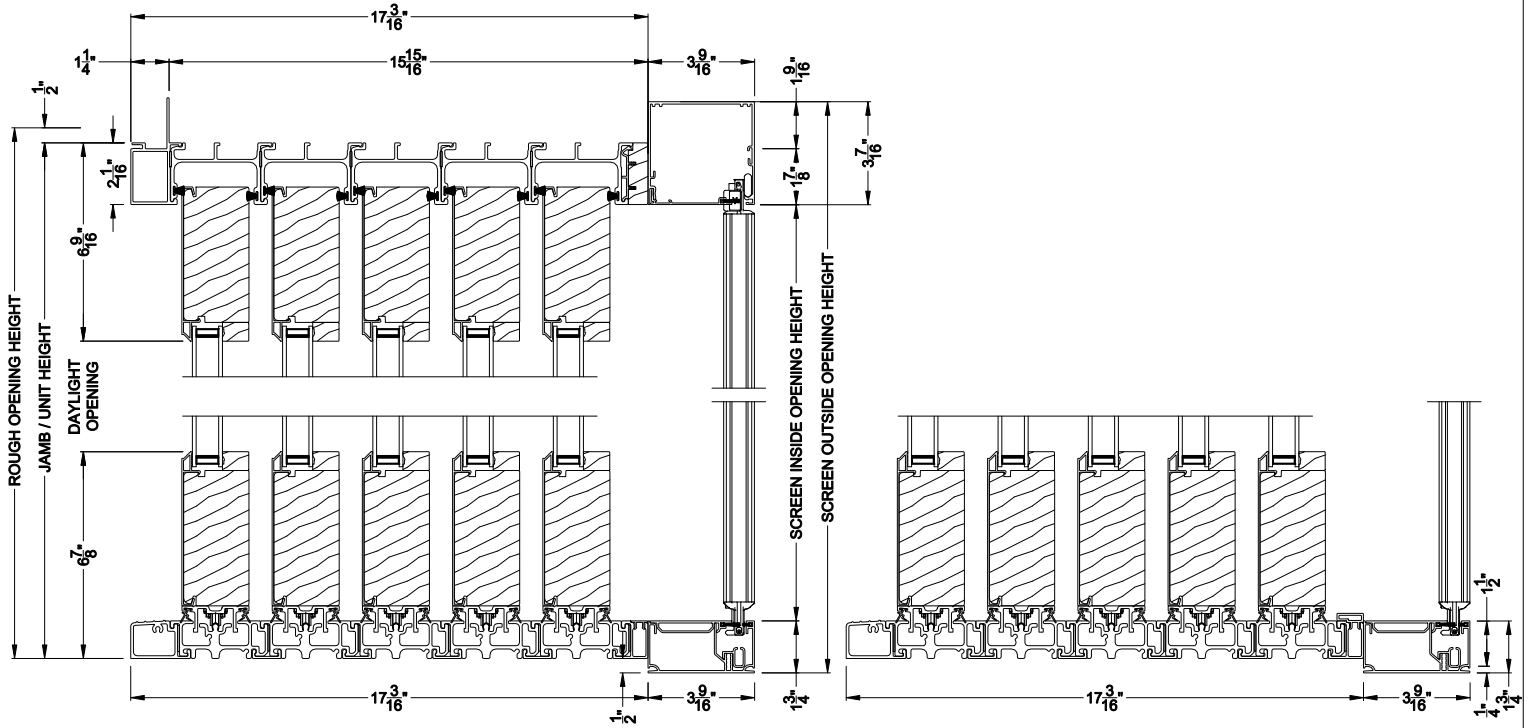

Weather Shield™

Premium Series™

2-1/4" Multi-Slide Doors

CROSS SECTION DETAILS

PREMIUM 2-1/4" MULTI-SLIDE PATIO DOOR (8725)

Vertical Section - Standard Sill - 5 or Bi-parting 10 Panel Door
Shown with optional Center screen - recess mounted

PREMIUM 2-1/4" MULTI-SLIDE PATIO DOOR (8725)

Vertical Section - with Sill Riser - 5 or Bi-parting 10 Panel Door
Shown with optional Center screen - recess mounted

PREMIUM 2-1/4" MULTI-SLIDE PATIO DOOR (8725)

Vertical Section - Standard Sill - 5 or Bi-parting 10 Panel Door
Shown with optional Center screen - flush mounted

PREMIUM 2-1/4" MULTI-SLIDE PATIO DOOR (8725)

Vertical Section - with Sill Riser - 5 or Bi-parting 10 Panel Door
Shown with optional Center screen - flush mounted

Note: All dimensions are approximate. Weather Shield reserves the right to change specifications without notice.

Weather Shield™ Premium Series™

2-1/4" Multi-Slide Doors CROSS SECTION DETAILS

Note: All dimensions are approximate. Weather Shield reserves the right to change specifications without notice.