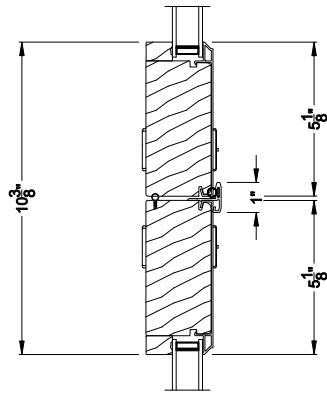

Note: All dimensions are approximate. Weather Shield reserves the right to change specifications without notice.

Weather Shield™ Premium Series™

2-1/4" Multi-Slide Doors CROSS SECTION DETAILS

Note: All dimensions are approximate. Weather Shield reserves the right to change specifications without notice.

PREMIUM 2-1/4" MULTI-SLIDE PATIO DOOR (8725)

Horizontal Section - 5 Panel Door
Shown with optional Center screen

Weather Shield™

Premium Series™

2-1/4" Multi-Slide Doors

CROSS SECTION DETAILS

PREMIUM 2-1/4" MULTI-SLIDE PATIO DOOR (8725)
Horizontal Section - Bi-parting stiles

PREMIUM 2-1/4" MULTI-SLIDE PATIO DOOR (8725)
Horizontal Section - 5 Panel or Bi-parting 10 Panel Door
Shown with optional Center screen

Note: All dimensions are approximate. Weather Shield reserves the right to change specifications without notice.