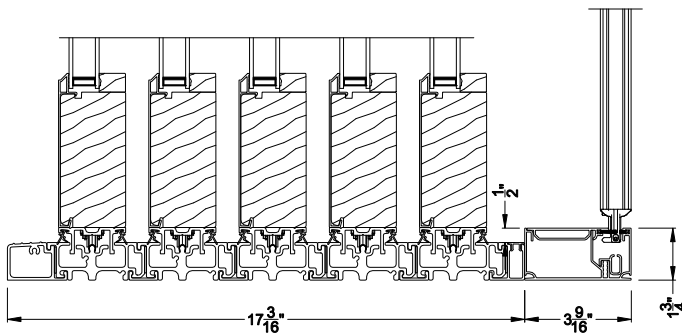

Weather Shield™

Premium Series™

2-1/4" Multi-Slide Doors

CROSS SECTION DETAILS

PREMIUM 2-1/4" MULTI-SLIDE PATIO DOOR (8725)

Vertical Section - Standard Sill - 5 or Bi-parting 10 Panel Door
Shown with optional Center screen - recess mounted

PREMIUM 2-1/4" MULTI-SLIDE PATIO DOOR (8725)

Vertical Section - with Sill Riser - 5 or Bi-parting 10 Panel Door
Shown with optional Center screen - recess mounted

PREMIUM 2-1/4" MULTI-SLIDE PATIO DOOR (8725)

Vertical Section - Standard Sill - 5 or Bi-parting 10 Panel Door
Shown with optional Center screen - flush mounted

PREMIUM 2-1/4" MULTI-SLIDE PATIO DOOR (8725)

Vertical Section - with Sill Riser - 5 or Bi-parting 10 Panel Door
Shown with optional Center screen - flush mounted

Note: All dimensions are approximate. Weather Shield reserves the right to change specifications without notice.

Weather Shield™ Premium Series™

2-1/4" Multi-Slide Doors CROSS SECTION DETAILS

Note: All dimensions are approximate. Weather Shield reserves the right to change specifications without notice.