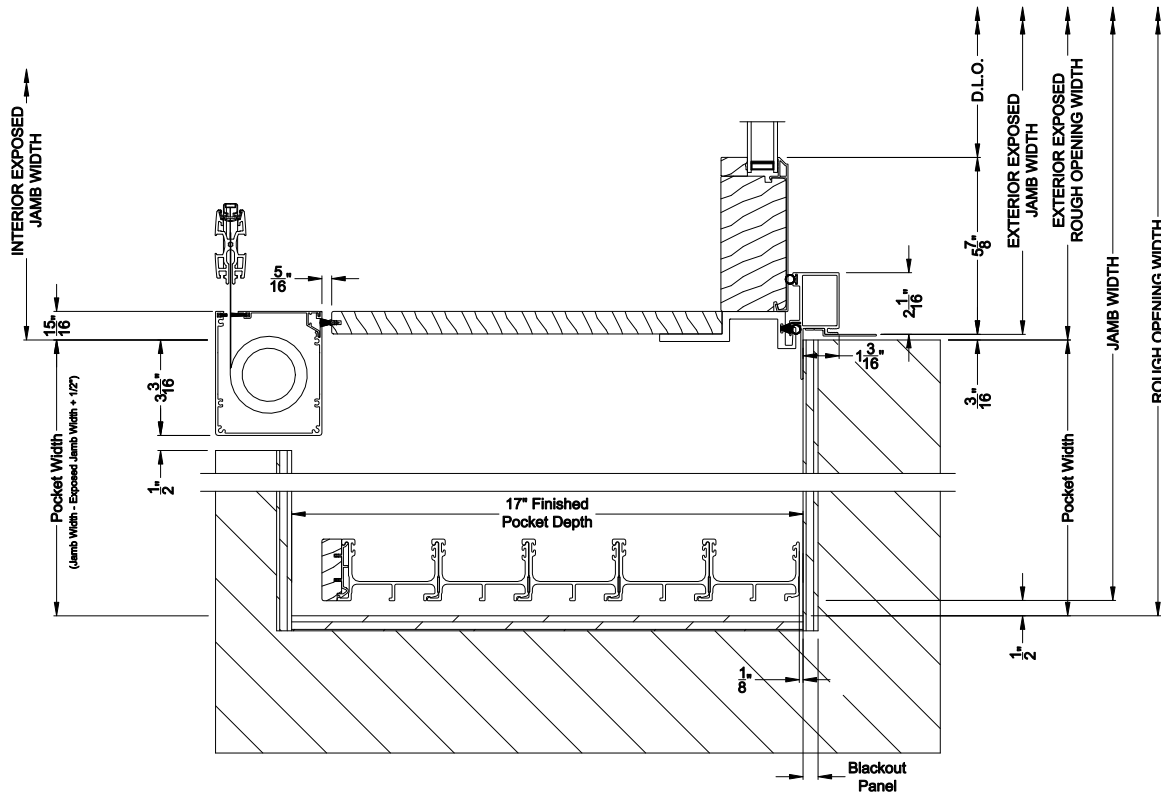

Note: All dimensions are approximate. Weather Shield reserves the right to change specifications without notice.

Weather Shield™ Premium Series™

2-1/4" Multi-Slide Doors CROSS SECTION DETAILS

Note: All dimensions are approximate. Weather Shield reserves the right to change specifications without notice.

PREMIUM 2-1/4" MULTI-SLIDE PATIO DOOR (8725)

Horizontal Section - 5 Panel Door
Shown with optional Center screen

Weather Shield™

Premium Series™

2-1/4" Multi-Slide Doors

CROSS SECTION DETAILS

PREMIUM 2-1/4" MULTI-SLIDE PATIO DOOR (8725)
Horizontal Section - Bi-parting stiles

PREMIUM 2-1/4" MULTI-SLIDE PATIO DOOR (8725)
Horizontal Section - 5 Panel or Bi-parting 10 Panel Door
Shown with optional Center screen

Note: All dimensions are approximate. Weather Shield reserves the right to change specifications without notice.