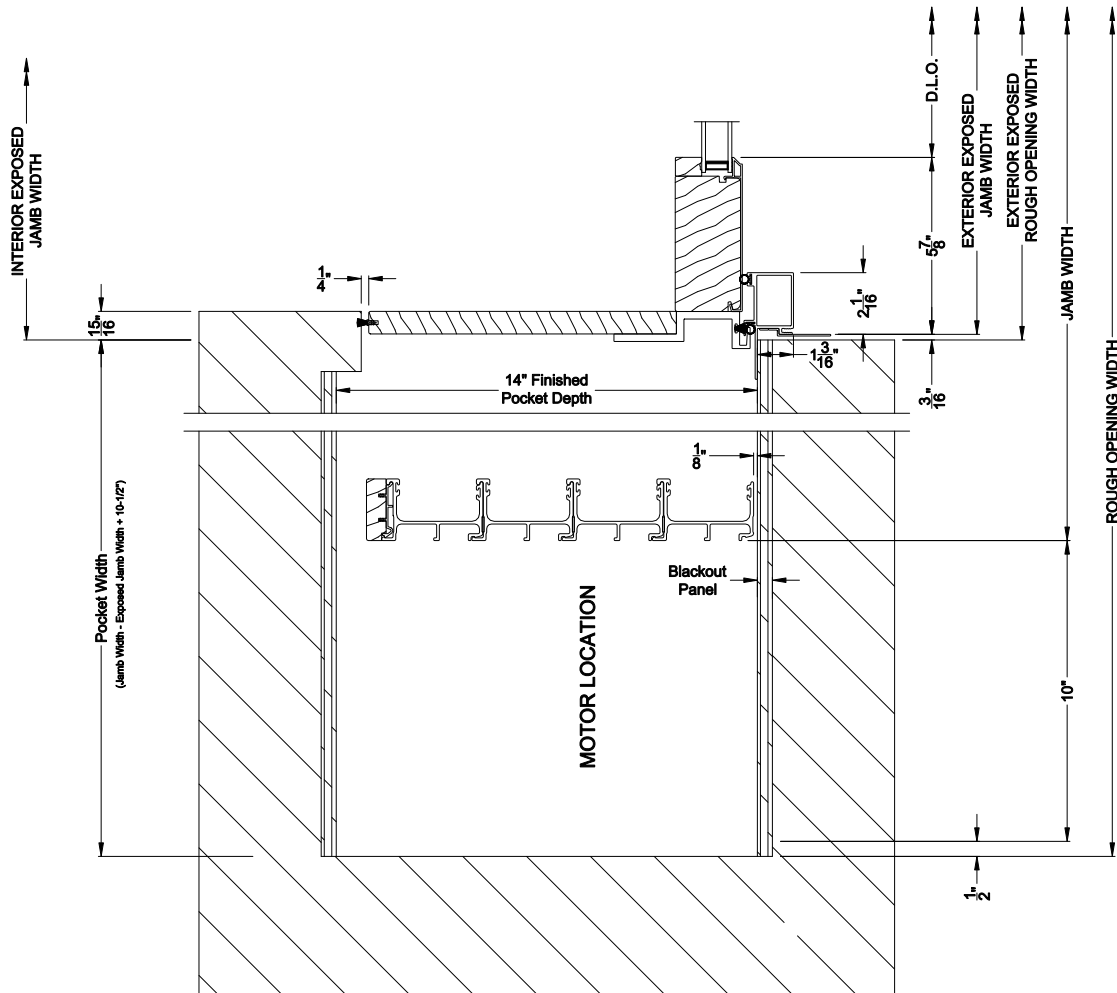

Note: All dimensions are approximate. Weather Shield reserves the right to change specifications without notice.

Weather Shield™

Premium Series™

2-1/4" Multi-Slide Doors

CROSS SECTION DETAILS

PREMIUM 2-1/4" MULTI-SLIDE PATIO DOOR (8725)
Horizontal Section - Bi-parting stiles

PREMIUM 2-1/4" MULTI-SLIDE PATIO DOOR (8725)
Horizontal Pocket Section - 4 or Bi-parting 8 Panel Door

Note: All dimensions are approximate. Weather Shield reserves the right to change specifications without notice.

Weather Shield™

Premium Series™

2-1/4" Multi-Slide Doors

CROSS SECTION DETAILS

PREMIUM 2-1/4" MULTI-SLIDE PATIO DOOR (8725)
 Horizontal Motorized Pocket Section - 4 or BI-parting 8 Panel Door

Note: All dimensions are approximate. Weather Shield reserves the right to change specifications without notice.

Weather Shield®

Premium Series™

2-1/4" Multi-Slide Doors

CROSS SECTION DETAILS

Note: All dimensions are approximate. Weather Shield reserves the right to change specifications without notice.

Weather Shield®