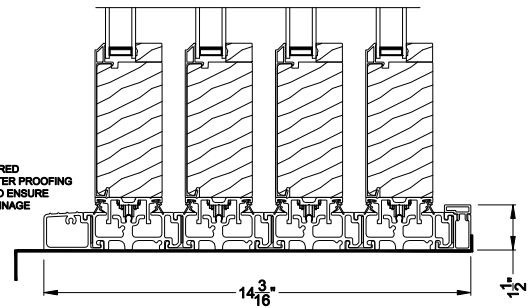

PREMIUM 2-1/4" MULTI-SLIDE PATIO DOOR (8725)
Vertical Section - With sill pan

Note: All dimensions are approximate. Weather Shield reserves the right to change specifications without notice.