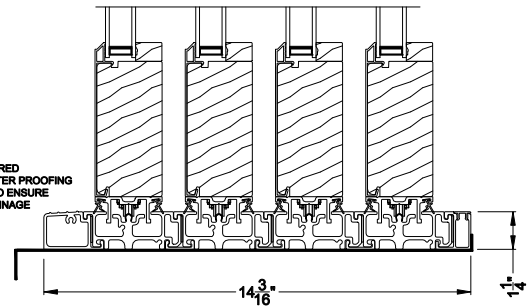

Weather Shield™ Premium Series™

2-1/4" Multi-Slide Doors CROSS SECTION DETAILS

PREMIUM 2-1/4" MULTI-SLIDE PATIO DOOR (8725)
Vertical Section - Standard Sill - 4 or Bi-parting 8 Panel Door

PREMIUM 2-1/4" MULTI-SLIDE PATIO DOOR (8725)
Vertical Section - with Sill Riser - 4 or Bi-parting 8 Panel Door

Note: All dimensions are approximate. Weather Shield reserves the right to change specifications without notice.

Weather Shield™

Premium Series™

2-1/4" Multi-Slide Doors

CROSS SECTION DETAILS

PREMIUM 2-1/4" MULTI-SLIDE PATIO DOOR (8725)
Horizontal Section - 4 Panel Door