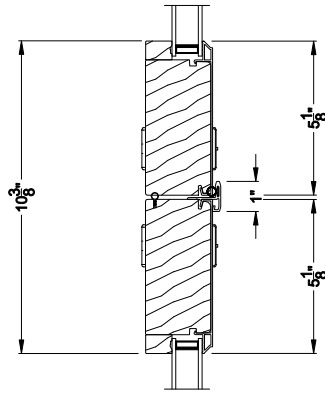

Note: All dimensions are approximate. Weather Shield reserves the right to change specifications without notice.

Weather Shield™

Premium Series™

2-1/4" Multi-Slide Doors

CROSS SECTION DETAILS

PREMIUM 2-1/4" MULTI-SLIDE PATIO DOOR (8725)
Horizontal Section - 4 Panel Door

Note: All dimensions are approximate. Weather Shield reserves the right to change specifications without notice.

Weather Shield™

Premium Series™

2-1/4" Multi-Slide Doors

CROSS SECTION DETAILS

PREMIUM 2-1/4" MULTI-SLIDE PATIO DOOR (8725)
Horizontal Section - Bi-parting stiles