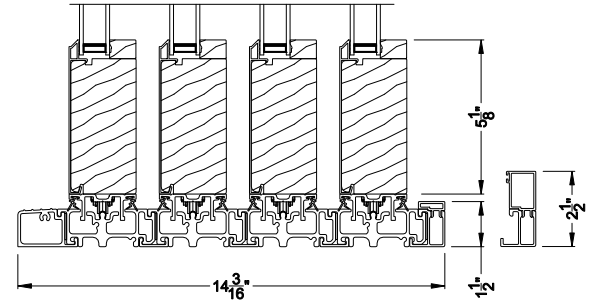

Weather Shield™ Premium Series™

2-1/4" Multi-Slide Doors CROSS SECTION DETAILS

PREMIUM 2-1/4" MULTI-SLIDE PATIO DOOR (8725)
Vertical Section - Standard Sill - 4 or Bi-parting 8 Panel Door

PREMIUM 2-1/4" MULTI-SLIDE PATIO DOOR (8725)
Vertical Section - with Sill Riser - 4 or Bi-parting 8 Panel Door

Note: All dimensions are approximate. Weather Shield reserves the right to change specifications without notice.

Weather Shield™

Premium Series™

2-1/4" Multi-Slide Doors

CROSS SECTION DETAILS

PREMIUM 2-1/4" MULTI-SLIDE PATIO DOOR (8725)
Horizontal Section - 4 Panel Door

Note: All dimensions are approximate. Weather Shield reserves the right to change specifications without notice.

Weather Shield™

Premium Series™

2-1/4" Multi-Slide Doors

CROSS SECTION DETAILS

PREMIUM 2-1/4" MULTI-SLIDE PATIO DOOR (8725)
Horizontal Section - Bi-parting stiles

Weather Shield®

Premium Series™

2-1/4" Multi-Slide Doors

CROSS SECTION DETAILS

Note: All dimensions are approximate. Weather Shield reserves the right to change specifications without notice.

Weather Shield®