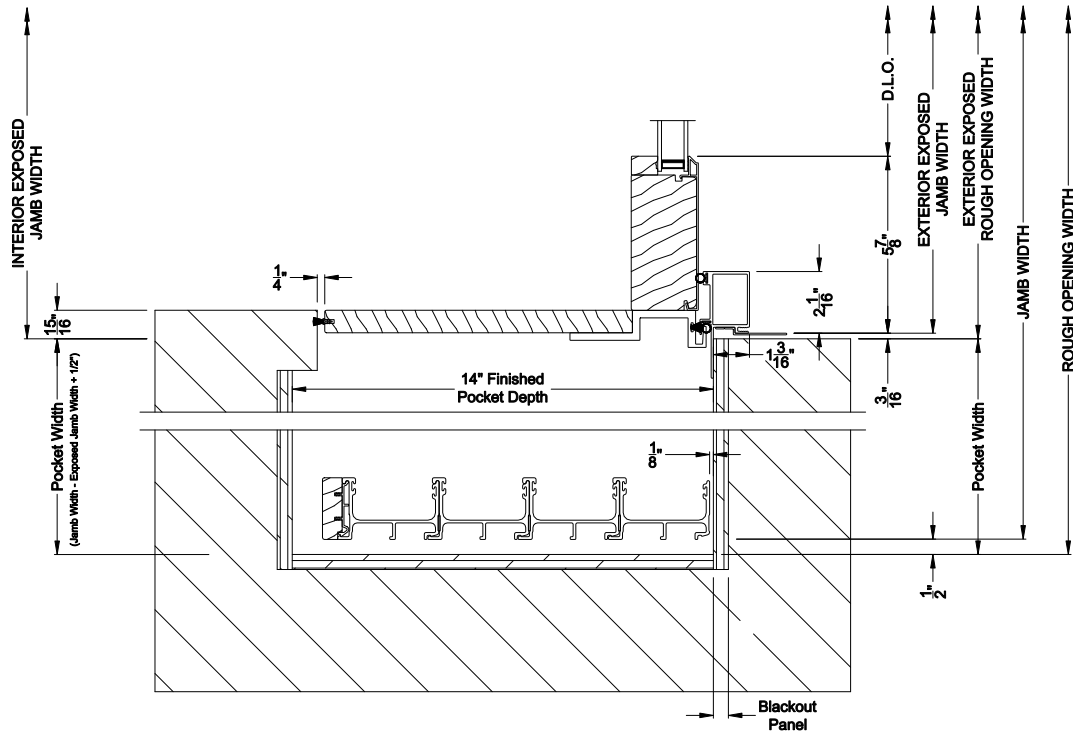

Note: All dimensions are approximate. Weather Shield reserves the right to change specifications without notice.

Weather Shield™

Premium Series™

2-1/4" Multi-Slide Doors

CROSS SECTION DETAILS

PREMIUM 2-1/4" MULTI-SLIDE PATIO DOOR (8725)
Horizontal Section - Bi-parting stiles

PREMIUM 2-1/4" MULTI-SLIDE PATIO DOOR (8725)
Horizontal Pocket Section - 4 or Bi-parting 8 Panel Door

Note: All dimensions are approximate. Weather Shield reserves the right to change specifications without notice.

Weather Shield™

Premium Series™

2-1/4" Multi-Slide Doors

CROSS SECTION DETAILS

PREMIUM 2-1/4" MULTI-SLIDE PATIO DOOR (8725)
 Horizontal Motorized Pocket Section - 4 or BI-parting 8 Panel Door

Note: All dimensions are approximate. Weather Shield reserves the right to change specifications without notice.

Weather Shield®

Premium Series™

2-1/4" Multi-Slide Doors

CROSS SECTION DETAILS

Note: All dimensions are approximate. Weather Shield reserves the right to change specifications without notice.

Weather Shield®