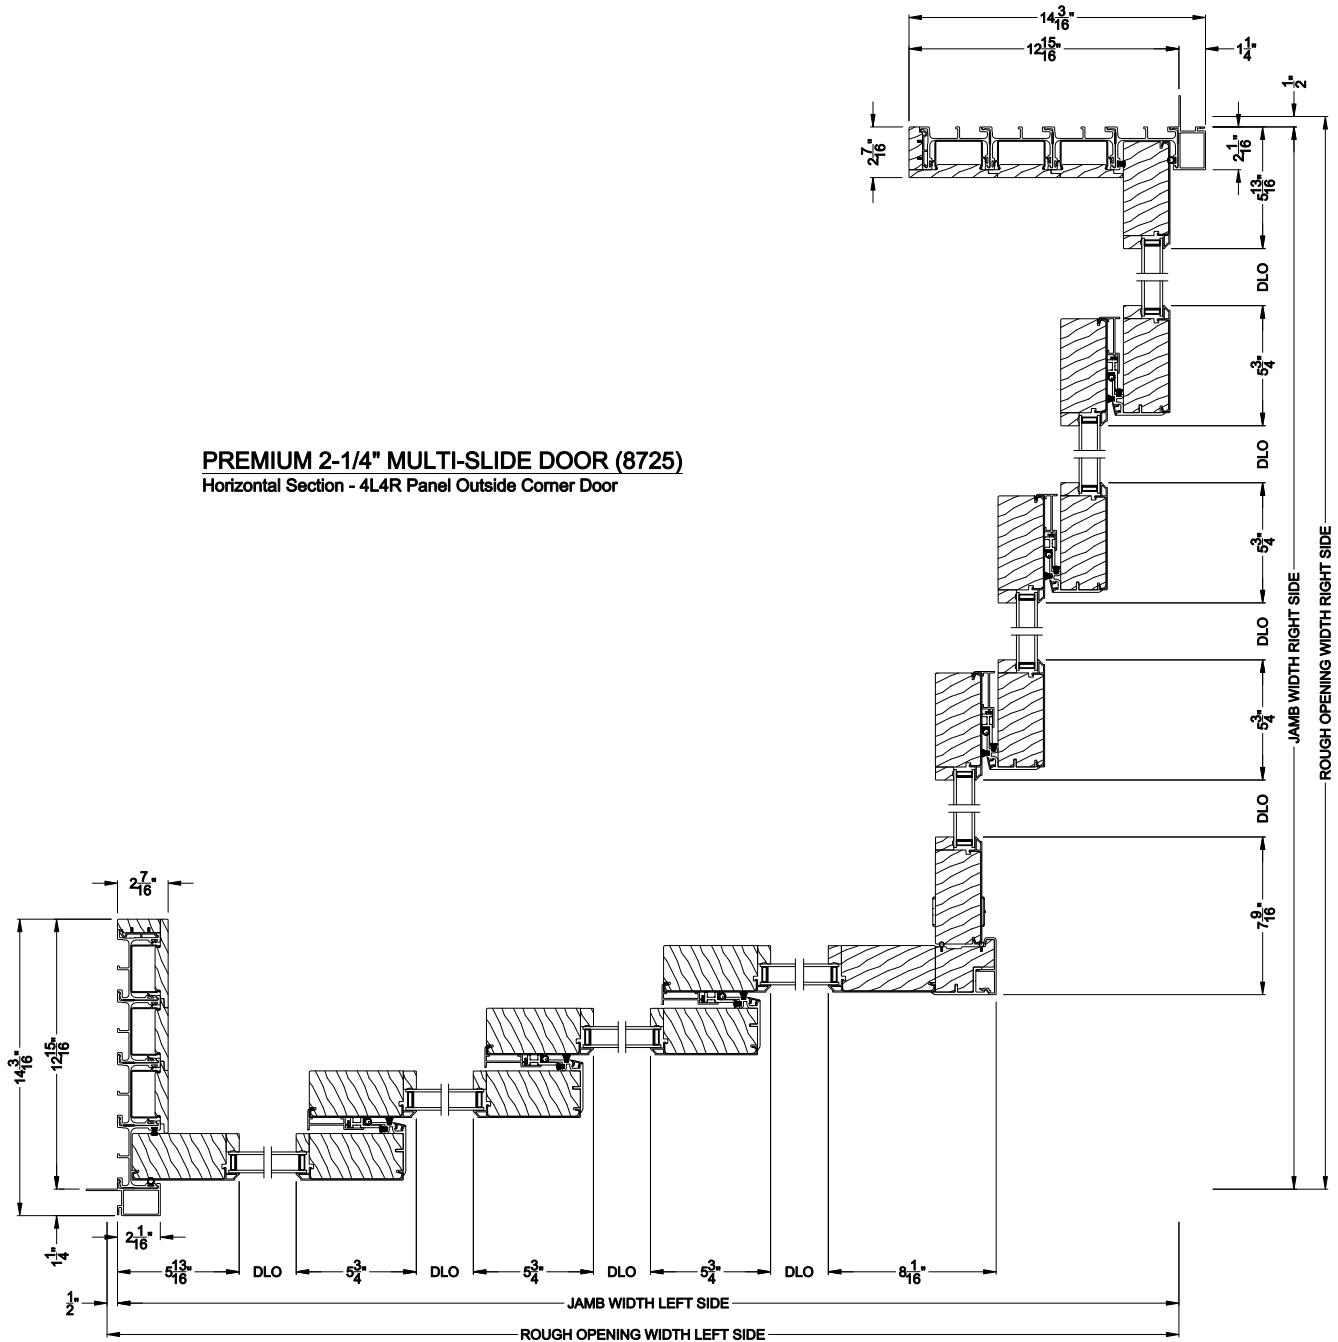

Weather Shield®

Premium Series™

2-1/4" Multi-Slide Doors

CROSS SECTION DETAILS

Note: All dimensions are approximate. Weather Shield reserves the right to change specifications without notice.

Weather Shield®

Premium Series™

2-1/4" Multi-Slide Doors

CROSS SECTION DETAILS

PREMIUM 2-1/4" MULTI-SLIDE DOOR (8725)
 Horizontal Section - 4L4R Panel Outside Corner Door

Note: All dimensions are approximate. Weather Shield reserves the right to change specifications without notice.