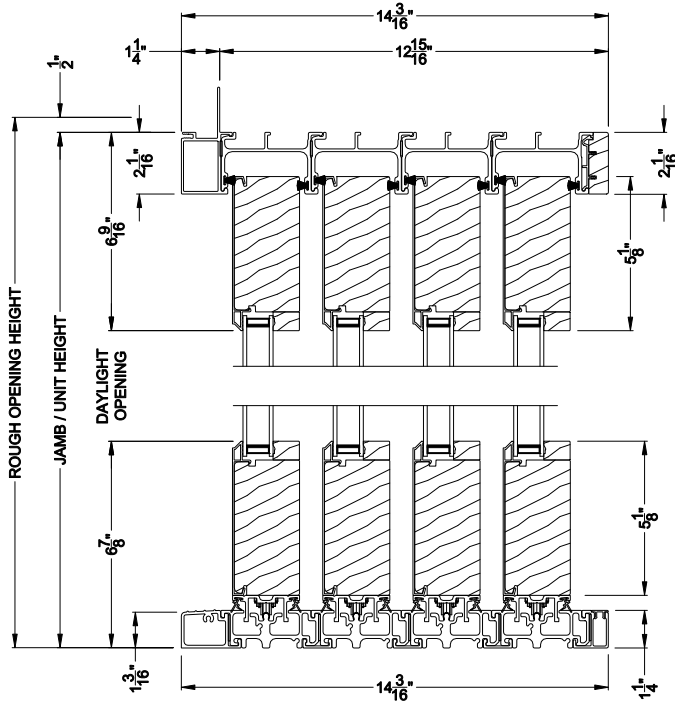

Weather Shield™ Premium Series™

2-1/4" Multi-Slide Doors CROSS SECTION DETAILS

PREMIUM 2-1/4" MULTI-SLIDE PATIO DOOR (8725)
Vertical Section - Standard Sill - 4 or Bi-parting 8 Panel Door

PREMIUM 2-1/4" MULTI-SLIDE PATIO DOOR (8725)
Vertical Section - with Sill Riser - 4 or Bi-parting 8 Panel Door

PREMIUM 2-1/4" MULTI-SLIDE PATIO DOOR (8725)
Vertical Section - With sill pan

PREMIUM 2-1/4" MULTI-SLIDE PATIO DOOR (8725)
Vertical Section - with T-track sill - 4 or Bi-parting 8 Panel Door

PREMIUM 2-1/4" MULTI-SLIDE PATIO DOOR (8725)
Vertical Section - With sill pan

Note: All dimensions are approximate. Weather Shield reserves the right to change specifications without notice.

Weather Shield™

Premium Series™

2-1/4" Multi-Slide Doors

CROSS SECTION DETAILS

PREMIUM 2-1/4" MULTI-SLIDE PATIO DOOR (8725)
Horizontal Section - 4 Panel Door

Note: All dimensions are approximate. Weather Shield reserves the right to change specifications without notice.

Weather Shield™

Premium Series™

2-1/4" Multi-Slide Doors

CROSS SECTION DETAILS

PREMIUM 2-1/4" MULTI-SLIDE PATIO DOOR (8725)
Horizontal Section - Bi-parting stiles