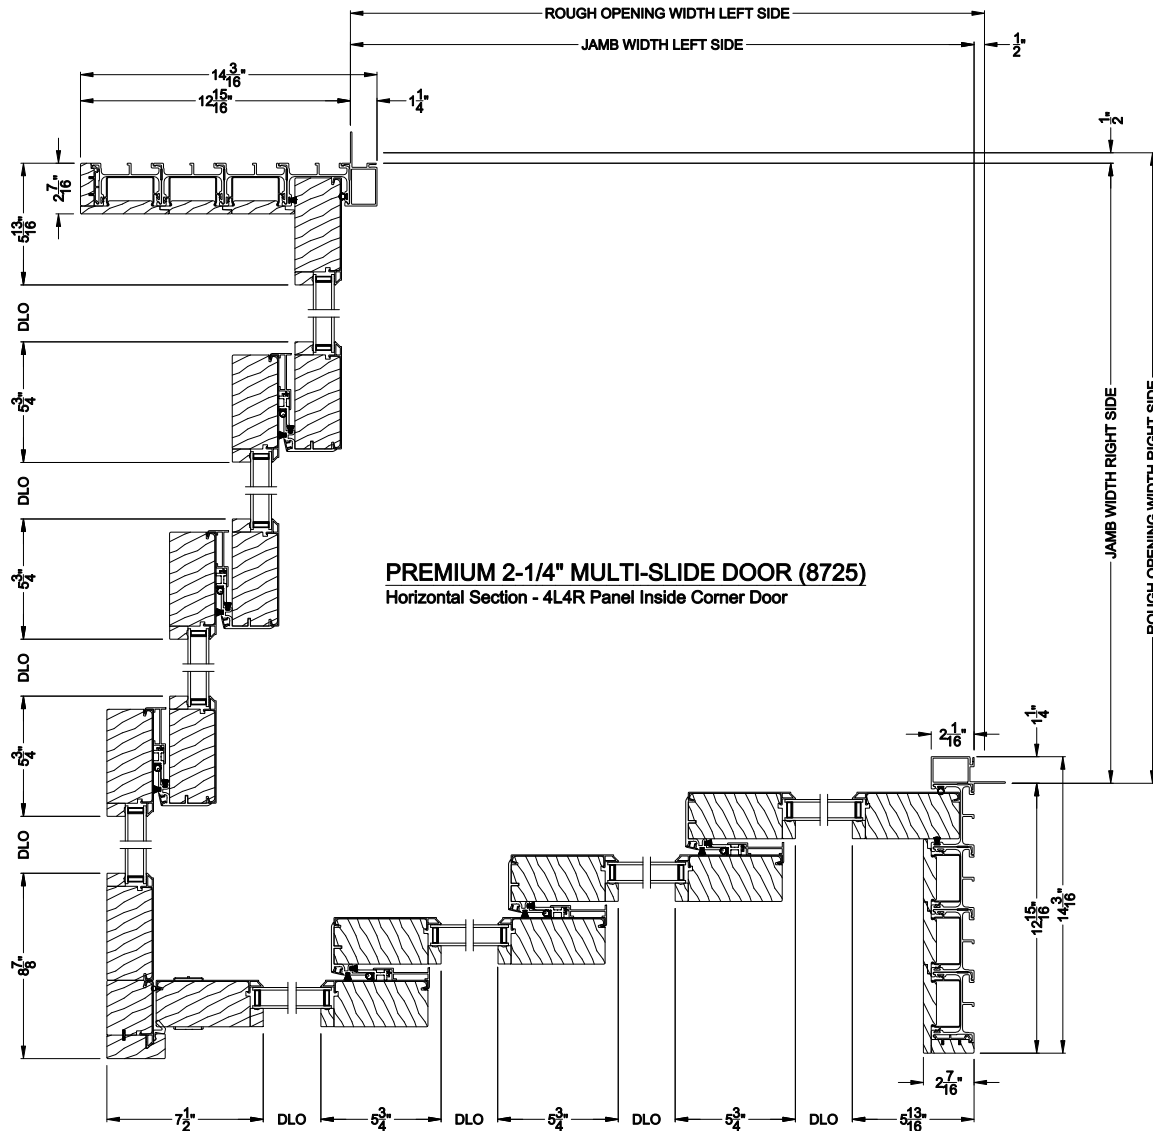

Weather Shield™

Premium Series™

2-1/4" Multi-Slide Doors

CROSS SECTION DETAILS

PREMIUM 2-1/4" MULTI-SLIDE PATIO DOOR (8725)
 Horizontal Motorized Pocket Section - 4 or BI-parting 8 Panel Door

Note: All dimensions are approximate. Weather Shield reserves the right to change specifications without notice.

Weather Shield®

Premium Series™

2-1/4" Multi-Slide Doors

CROSS SECTION DETAILS

Note: All dimensions are approximate. Weather Shield reserves the right to change specifications without notice.

Weather Shield®

Premium Series™

2-1/4" Multi-Slide Doors

CROSS SECTION DETAILS

PREMIUM 2-1/4" MULTI-SLIDE DOOR (8725)
 Horizontal Section - 4L4R Panel Outside Corner Door

Note: All dimensions are approximate. Weather Shield reserves the right to change specifications without notice.