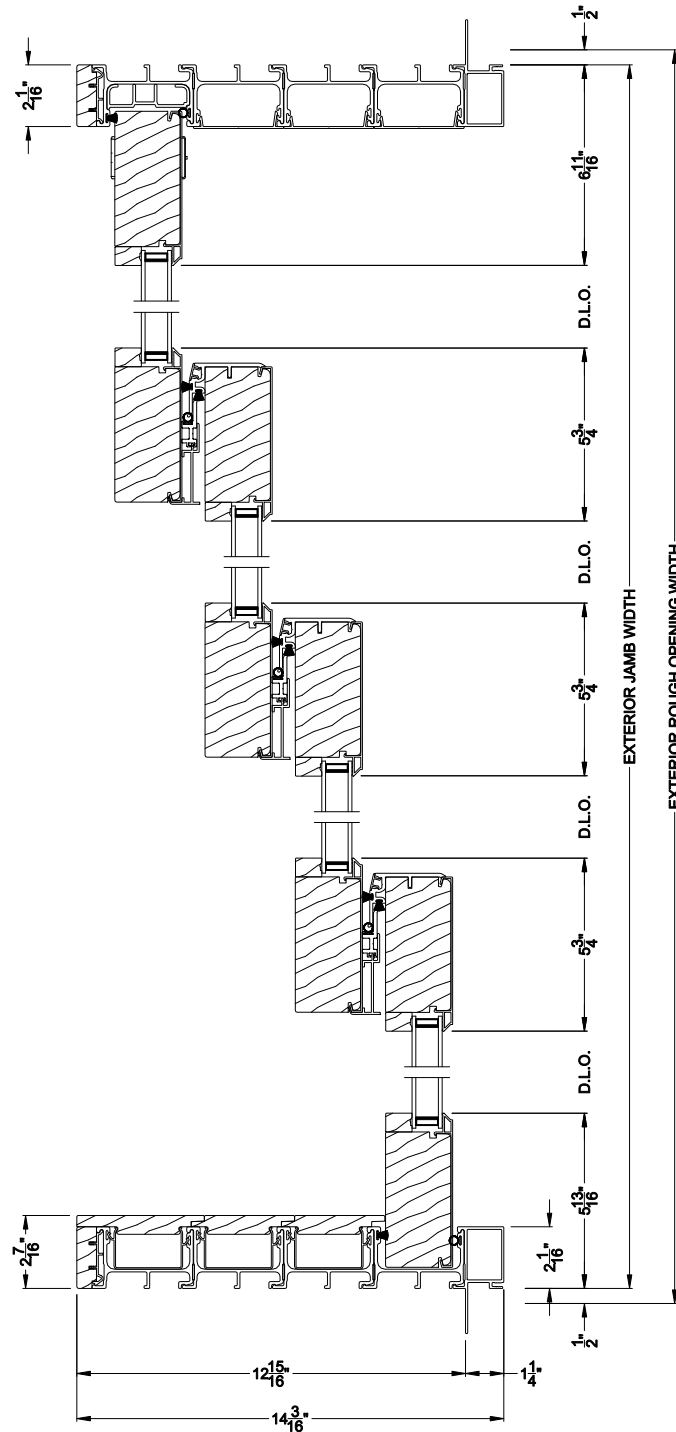

Weather Shield™ Premium Series™

2-1/4" Multi-Slide Doors CROSS SECTION DETAILS

PREMIUM 2-1/4" MULTI-SLIDE PATIO DOOR (8725)
Vertical Section - Standard Sill - 4 or Bi-parting 8 Panel Door

PREMIUM 2-1/4" MULTI-SLIDE PATIO DOOR (8725)
Vertical Section - with Sill Riser - 4 or Bi-parting 8 Panel Door

PREMIUM 2-1/4" MULTI-SLIDE PATIO DOOR (8725)
Vertical Section - With sill pan

PREMIUM 2-1/4" MULTI-SLIDE PATIO DOOR (8725)
Vertical Section - with T-track sill - 4 or Bi-parting 8 Panel Door

PREMIUM 2-1/4" MULTI-SLIDE PATIO DOOR (8725)
Vertical Section - With sill pan

Note: All dimensions are approximate. Weather Shield reserves the right to change specifications without notice.

Weather Shield™

Premium Series™

2-1/4" Multi-Slide Doors

CROSS SECTION DETAILS

PREMIUM 2-1/4" MULTI-SLIDE PATIO DOOR (8725)
Horizontal Section - 4 Panel Door

Note: All dimensions are approximate. Weather Shield reserves the right to change specifications without notice.

Weather Shield™

Premium Series™

2-1/4" Multi-Slide Doors

CROSS SECTION DETAILS

PREMIUM 2-1/4" MULTI-SLIDE PATIO DOOR (8725)
Horizontal Section - Bi-parting stiles