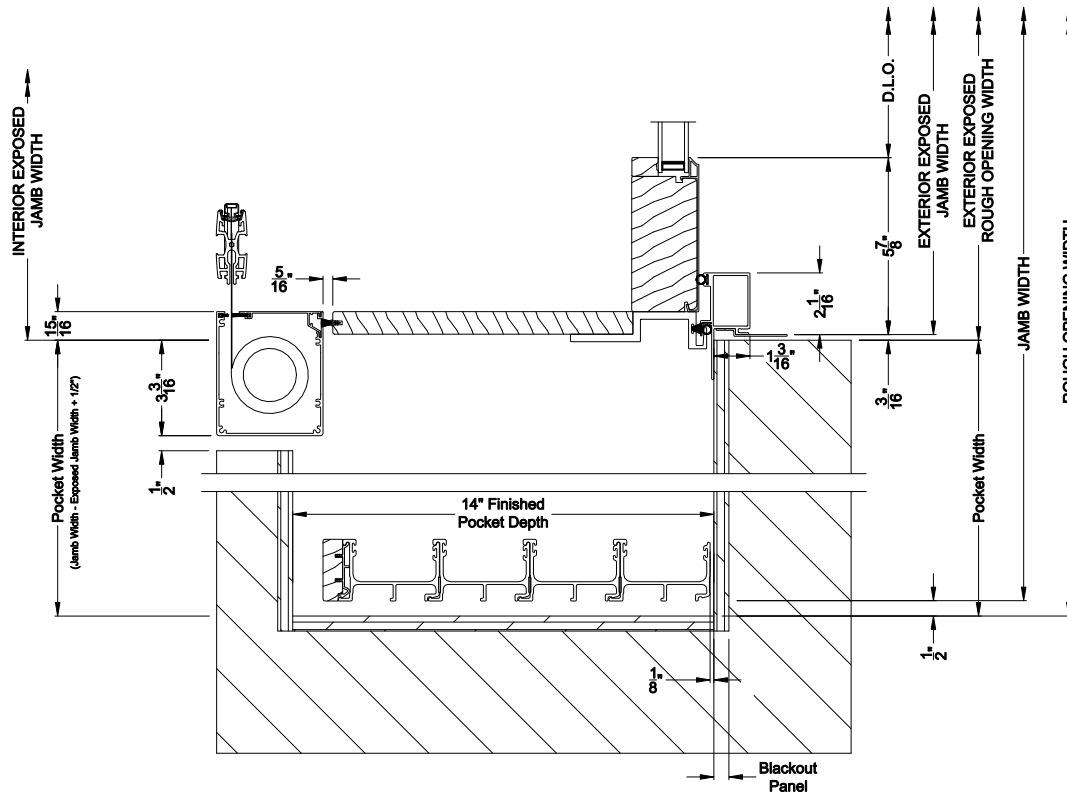

Weather Shield™

Premium Series™

2-1/4" Multi-Slide Doors

CROSS SECTION DETAILS

PREMIUM 2-1/4" MULTI-SLIDE PATIO DOOR (8725)

Horizontal Section - 4 Panel Door
Shown with optional Center screen

Note: All dimensions are approximate. Weather Shield reserves the right to change specifications without notice.

Weather Shield™

Premium Series™

2-1/4" Multi-Slide Doors

CROSS SECTION DETAILS

PREMIUM 2-1/4" MULTI-SLIDE PATIO DOOR (8725)
Horizontal Section - Bi-parting stiles

PREMIUM 2-1/4" MULTI-SLIDE PATIO DOOR (8725)
Horizontal Section - 4 Panel or Bi-parting 8 Panel Door
Shown with optional Centor screen

Note: All dimensions are approximate. Weather Shield reserves the right to change specifications without notice.