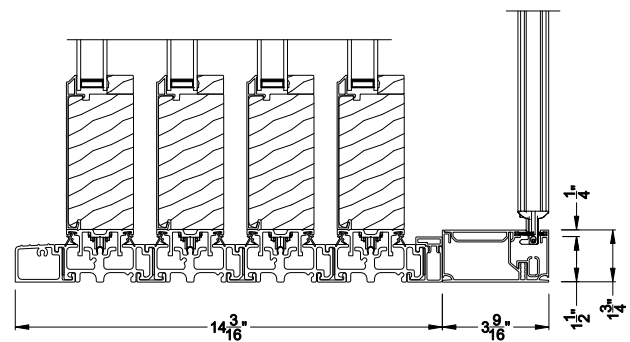

Weather Shield™

Premium Series™

2-1/4" Multi-Slide Doors

CROSS SECTION DETAILS

PREMIUM 2-1/4" MULTI-SLIDE PATIO DOOR (8725)
 Vertical Section - Standard Sill - 4 or Bi-parting 8 Panel Door
 Shown with optional Center screen - recess mounted

PREMIUM 2-1/4" MULTI-SLIDE PATIO DOOR (8725)
 Vertical Section - with Sill Riser - 4 or Bi-parting 8 Panel Door
 Shown with optional Center screen - recess mounted

PREMIUM 2-1/4" MULTI-SLIDE PATIO DOOR (8725)
 Vertical Section - Standard Sill - 4 or Bi-parting 8 Panel Door
 Shown with optional Center screen - flush mounted

PREMIUM 2-1/4" MULTI-SLIDE PATIO DOOR (8725)
 Vertical Section - with Sill Riser - 4 or Bi-parting 8 Panel Door
 Shown with optional Center screen - flush mounted

Note: All dimensions are approximate. Weather Shield reserves the right to change specifications without notice.

Weather Shield™

Premium Series™

2-1/4" Multi-Slide Doors

CROSS SECTION DETAILS

PREMIUM 2-1/4" MULTI-SLIDE PATIO DOOR (8725)

Horizontal Section - 4 Panel Door
Shown with optional Center screen

Note: All dimensions are approximate. Weather Shield reserves the right to change specifications without notice.