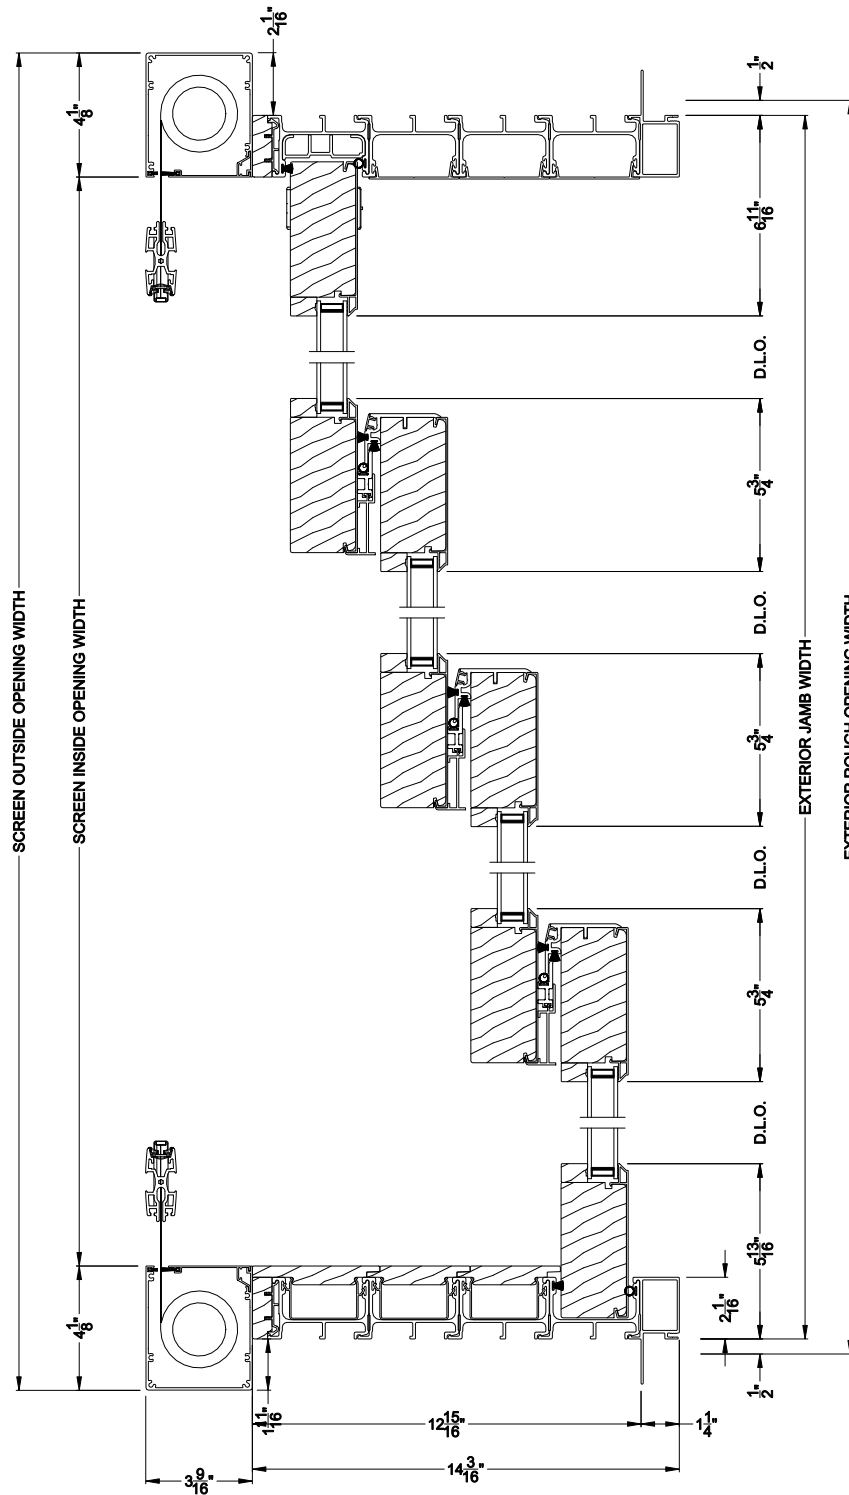

Weather Shield™

Premium Series™

2-1/4" Multi-Slide Doors

CROSS SECTION DETAILS

PREMIUM 2-1/4" MULTI-SLIDE PATIO DOOR (8725)
 Vertical Section - Standard Sill - 4 or Bi-parting 8 Panel Door
 Shown with optional Center screen - recess mounted

PREMIUM 2-1/4" MULTI-SLIDE PATIO DOOR (8725)
 Vertical Section - with Sill Riser - 4 or Bi-parting 8 Panel Door
 Shown with optional Center screen - recess mounted

PREMIUM 2-1/4" MULTI-SLIDE PATIO DOOR (8725)
 Vertical Section - Standard Sill - 4 or Bi-parting 8 Panel Door
 Shown with optional Center screen - flush mounted

PREMIUM 2-1/4" MULTI-SLIDE PATIO DOOR (8725)
 Vertical Section - with Sill Riser - 4 or Bi-parting 8 Panel Door
 Shown with optional Center screen - flush mounted

Note: All dimensions are approximate. Weather Shield reserves the right to change specifications without notice.

Weather Shield™

Premium Series™

2-1/4" Multi-Slide Doors

CROSS SECTION DETAILS

PREMIUM 2-1/4" MULTI-SLIDE PATIO DOOR (8725)

Horizontal Section - 4 Panel Door
Shown with optional Center screen

Note: All dimensions are approximate. Weather Shield reserves the right to change specifications without notice.