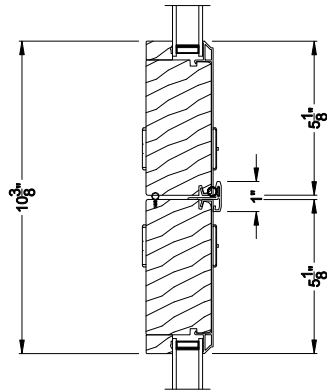

PREMIUM 2-1/4" MULTI-SLIDE PATIO DOOR (8725)
 Vertical Section - with Sill Riser - 4 or Bi-parting 8 Panel Door
 Shown with optional Center screen - flush mounted

Note: All dimensions are approximate. Weather Shield reserves the right to change specifications without notice.

Weather Shield™

Premium Series™

2-1/4" Multi-Slide Doors

CROSS SECTION DETAILS

PREMIUM 2-1/4" MULTI-SLIDE PATIO DOOR (8725)

Horizontal Section - 4 Panel Door
Shown with optional Center screen

Note: All dimensions are approximate. Weather Shield reserves the right to change specifications without notice.

Weather Shield™

Premium Series™

2-1/4" Multi-Slide Doors

CROSS SECTION DETAILS

PREMIUM 2-1/4" MULTI-SLIDE PATIO DOOR (8725)
Horizontal Section - Bi-parting stiles

PREMIUM 2-1/4" MULTI-SLIDE PATIO DOOR (8725)
Horizontal Section - 4 Panel or Bi-parting 8 Panel Door
Shown with optional Centor screen