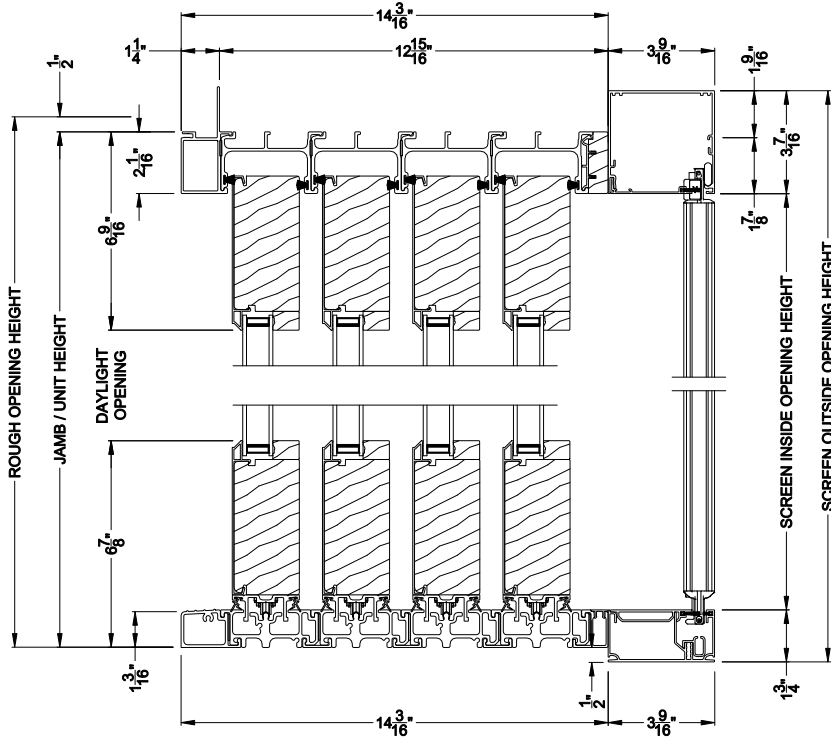

Weather Shield™

Premium Series™

2-1/4" Multi-Slide Doors

CROSS SECTION DETAILS

PREMIUM 2-1/4" MULTI-SLIDE PATIO DOOR (8725)
 Vertical Section - Standard Sill - 4 or Bi-parting 8 Panel Door
 Shown with optional Center screen - recess mounted

PREMIUM 2-1/4" MULTI-SLIDE PATIO DOOR (8725)
 Vertical Section - with Sill Riser - 4 or Bi-parting 8 Panel Door
 Shown with optional Center screen - recess mounted

PREMIUM 2-1/4" MULTI-SLIDE PATIO DOOR (8725)
 Vertical Section - Standard Sill - 4 or Bi-parting 8 Panel Door
 Shown with optional Center screen - flush mounted

PREMIUM 2-1/4" MULTI-SLIDE PATIO DOOR (8725)
 Vertical Section - with Sill Riser - 4 or Bi-parting 8 Panel Door
 Shown with optional Center screen - flush mounted

Note: All dimensions are approximate. Weather Shield reserves the right to change specifications without notice.

Weather Shield™

Premium Series™

2-1/4" Multi-Slide Doors

CROSS SECTION DETAILS

PREMIUM 2-1/4" MULTI-SLIDE PATIO DOOR (8725)

Horizontal Section - 4 Panel Door
Shown with optional Center screen

Note: All dimensions are approximate. Weather Shield reserves the right to change specifications without notice.