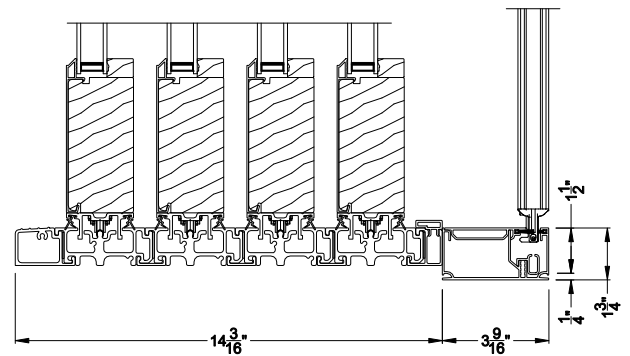

Weather Shield™

Premium Series™

2-1/4" Multi-Slide Doors

CROSS SECTION DETAILS

PREMIUM 2-1/4" MULTI-SLIDE PATIO DOOR (8725)
 Vertical Section - Standard Sill - 4 or Bi-parting 8 Panel Door
 Shown with optional Center screen - recess mounted

PREMIUM 2-1/4" MULTI-SLIDE PATIO DOOR (8725)
 Vertical Section - with Sill Riser - 4 or Bi-parting 8 Panel Door
 Shown with optional Center screen - recess mounted

PREMIUM 2-1/4" MULTI-SLIDE PATIO DOOR (8725)
 Vertical Section - Standard Sill - 4 or Bi-parting 8 Panel Door
 Shown with optional Center screen - flush mounted

PREMIUM 2-1/4" MULTI-SLIDE PATIO DOOR (8725)
 Vertical Section - with Sill Riser - 4 or Bi-parting 8 Panel Door
 Shown with optional Center screen - flush mounted

Note: All dimensions are approximate. Weather Shield reserves the right to change specifications without notice.

Weather Shield™

Premium Series™

2-1/4" Multi-Slide Doors

CROSS SECTION DETAILS

PREMIUM 2-1/4" MULTI-SLIDE PATIO DOOR (8725)

Horizontal Section - 4 Panel Door
Shown with optional Center screen

Note: All dimensions are approximate. Weather Shield reserves the right to change specifications without notice.