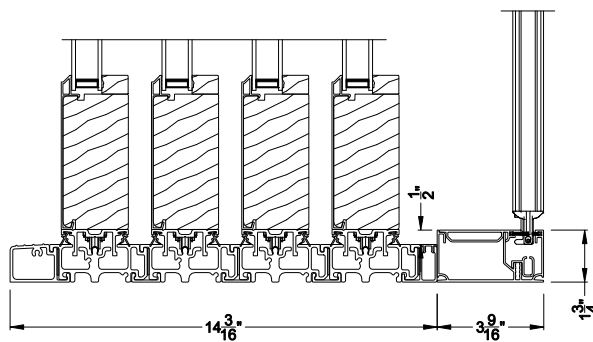

Weather Shield™

Premium Series™

2-1/4" Multi-Slide Doors

CROSS SECTION DETAILS

PREMIUM 2-1/4" MULTI-SLIDE PATIO DOOR (8725)
 Vertical Section - Standard Sill - 4 or Bi-parting 8 Panel Door
 Shown with optional Center screen - recess mounted

PREMIUM 2-1/4" MULTI-SLIDE PATIO DOOR (8725)
 Vertical Section - with Sill Riser - 4 or Bi-parting 8 Panel Door
 Shown with optional Center screen - recess mounted

PREMIUM 2-1/4" MULTI-SLIDE PATIO DOOR (8725)
 Vertical Section - Standard Sill - 4 or Bi-parting 8 Panel Door
 Shown with optional Center screen - flush mounted

PREMIUM 2-1/4" MULTI-SLIDE PATIO DOOR (8725)
 Vertical Section - with Sill Riser - 4 or Bi-parting 8 Panel Door
 Shown with optional Center screen - flush mounted

Note: All dimensions are approximate. Weather Shield reserves the right to change specifications without notice.

Weather Shield™

Premium Series™

2-1/4" Multi-Slide Doors

CROSS SECTION DETAILS

PREMIUM 2-1/4" MULTI-SLIDE PATIO DOOR (8725)

Horizontal Section - 4 Panel Door
Shown with optional Center screen

Note: All dimensions are approximate. Weather Shield reserves the right to change specifications without notice.