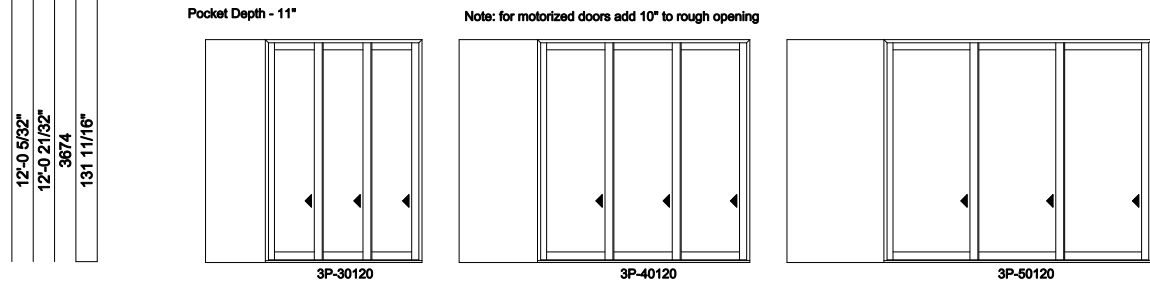

Multi-Slide Doors - 2-1/4" Panel (8725) 3 Panel Pocket

Exposed Jamb Width	8'-5 5/16"	11'-5 5/16"	14'-5 5/16"
Exposed RO Width	8'-6"	11'-6"	14'-6"
Pocket Width	3'-3"	4'-3"	5'-3"
Jamb Dimension	11'-8"	15'-8"	19'-8"
Rough Opening	11'-9"	15'-9"	19'-9"
Soft Metric R.O. (mm)	3581	4801	6020
Glass Size	26 3/4"	38 3/4"	50 3/4"

3L shown; 3R available