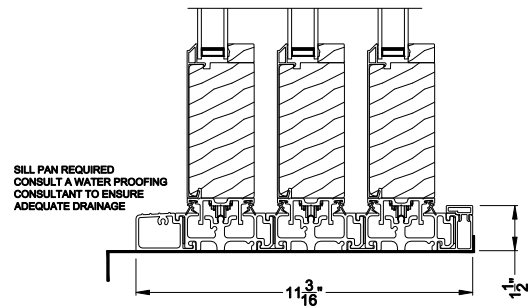

PREMIUM 2-1/4" MULTI-SLIDE PATIO DOOR (8725)
Vertical Section - With sill pan

Note: All dimensions are approximate. Weather Shield reserves the right to change specifications without notice.