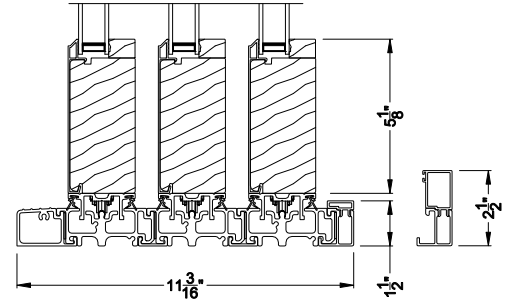

## 2-1/4" Multi-Slide Doors CROSS SECTION DETAILS

**PREMIUM 2-1/4" MULTI-SLIDE PATIO DOOR (8725)**  
Vertical Section - Standard Sill - 3 or Bi-parting 6 Panel Door

**PREMIUM 2-1/4" MULTI-SLIDE PATIO DOOR (8725)**  
Vertical Section - with Sill Riser - 3 or Bi-parting 6 Panel Door