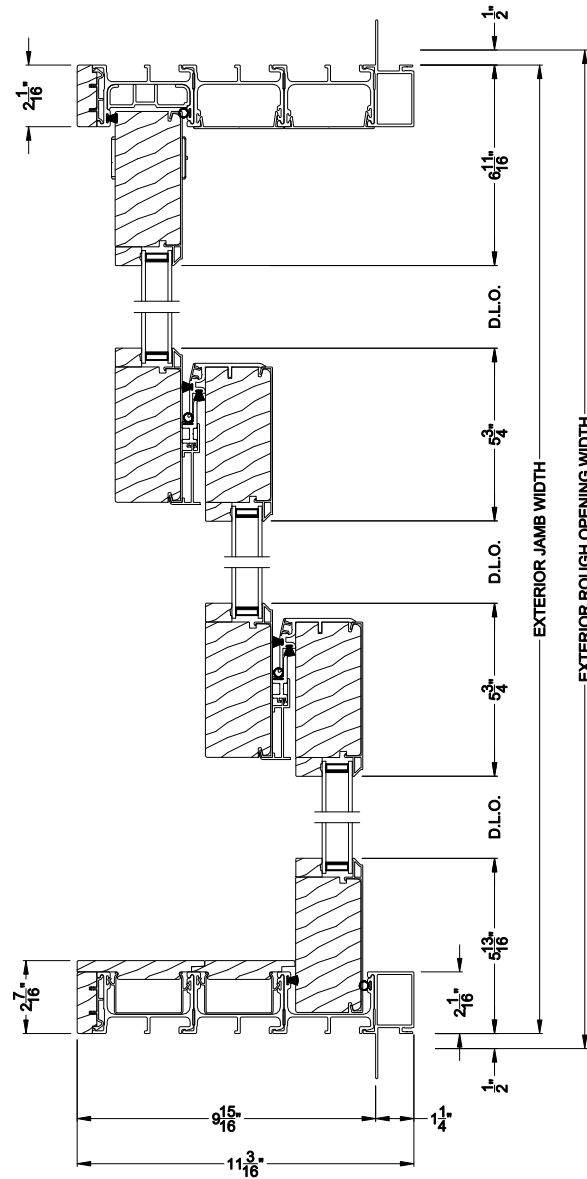

Weather Shield™

Premium Series™

2-1/4" Multi-Slide Doors

CROSS SECTION DETAILS

PREMIUM 2-1/4" MULTI-SLIDE PATIO DOOR (8725)
Horizontal Section - 3 Panel Door

Note: All dimensions are approximate. Weather Shield reserves the right to change specifications without notice.