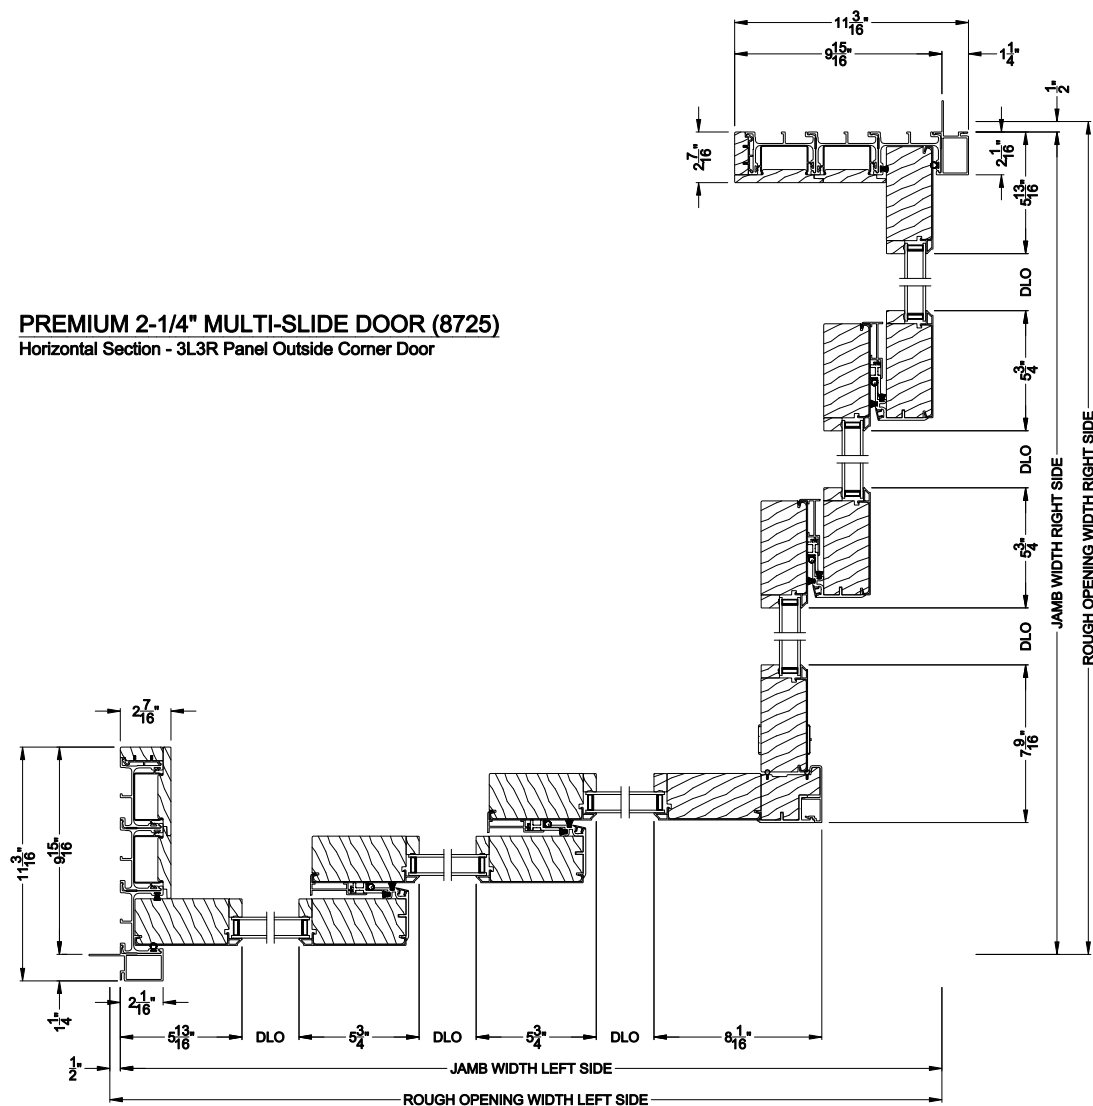

Weather Shield®

Premium Series™

2-1/4" Multi-Slide Doors

CROSS SECTION DETAILS

PREMIUM 2-1/4" MULTI-SLIDE DOOR (8725)
Horizontal Section - 3L3R Panel Outside Corner Door

Note: All dimensions are approximate. Weather Shield reserves the right to change specifications without notice.