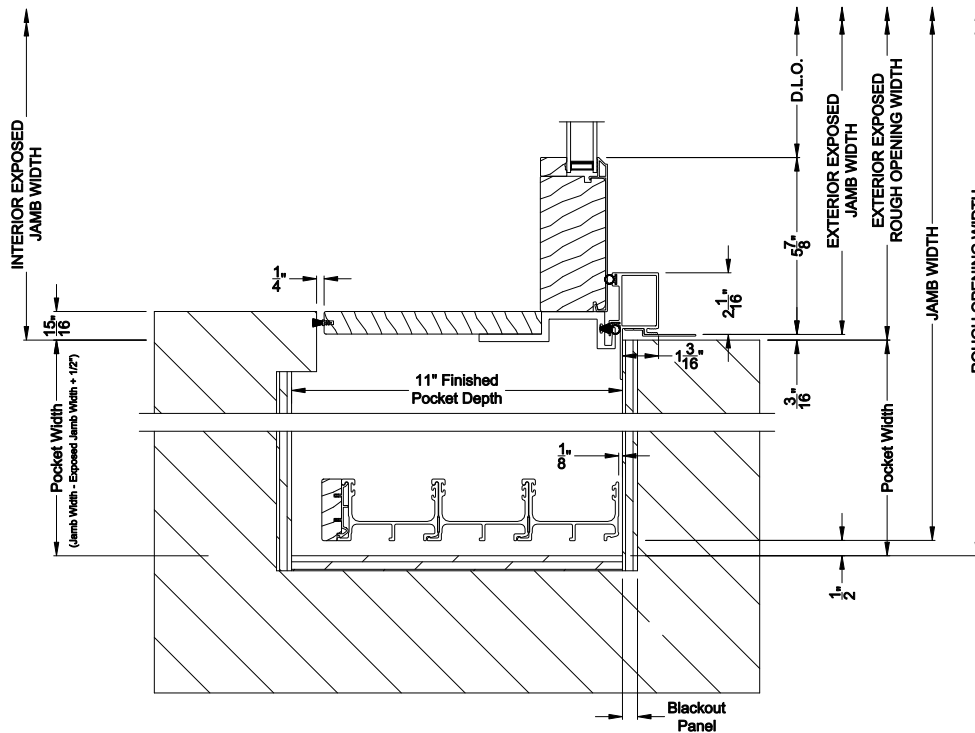

PREMIUM 2-1/4" MULTI-SLIDE PATIO DOOR (8725)
Horizontal Section - Bi-parting stiles

PREMIUM 2-1/4" MULTI-SLIDE PATIO DOOR (8725)
Horizontal Pocket Section - 3 or Bi-parting 6 Panel Door

Note: All dimensions are approximate. Weather Shield reserves the right to change specifications without notice.