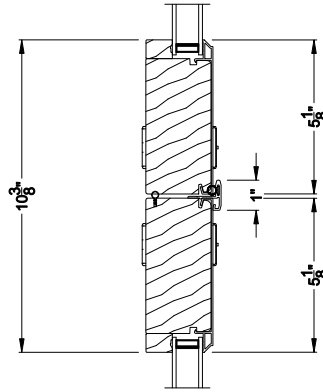

Weather Shield™

Premium Series™

2-1/4" Multi-Slide Doors

CROSS SECTION DETAILS