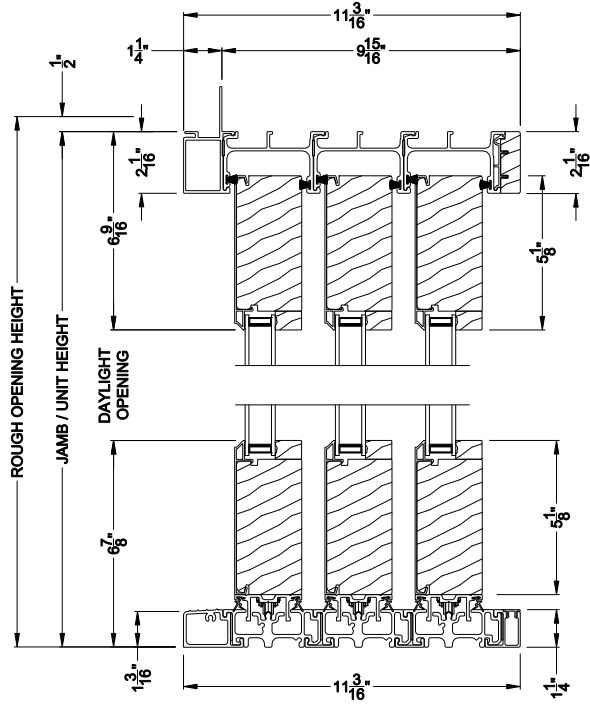

## 2-1/4" Multi-Slide Doors CROSS SECTION DETAILS

**PREMIUM 2-1/4" MULTI-SLIDE PATIO DOOR (8725)**  
Vertical Section - Standard Sill - 3 or Bi-parting 6 Panel Door

**PREMIUM 2-1/4" MULTI-SLIDE PATIO DOOR (8725)**  
Vertical Section - with Sill Riser - 3 or Bi-parting 6 Panel Door