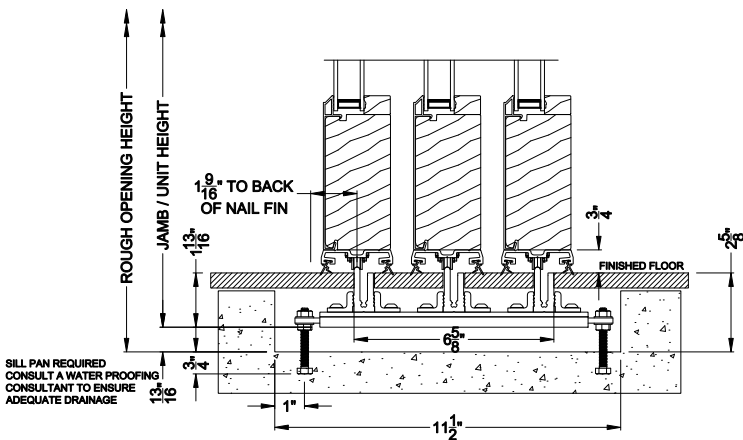

PREMIUM 2-1/4" MULTI-SLIDE PATIO DOOR (8725)
Vertical Section - with T-track sill - 3 or Bi-parting 6 Panel Door